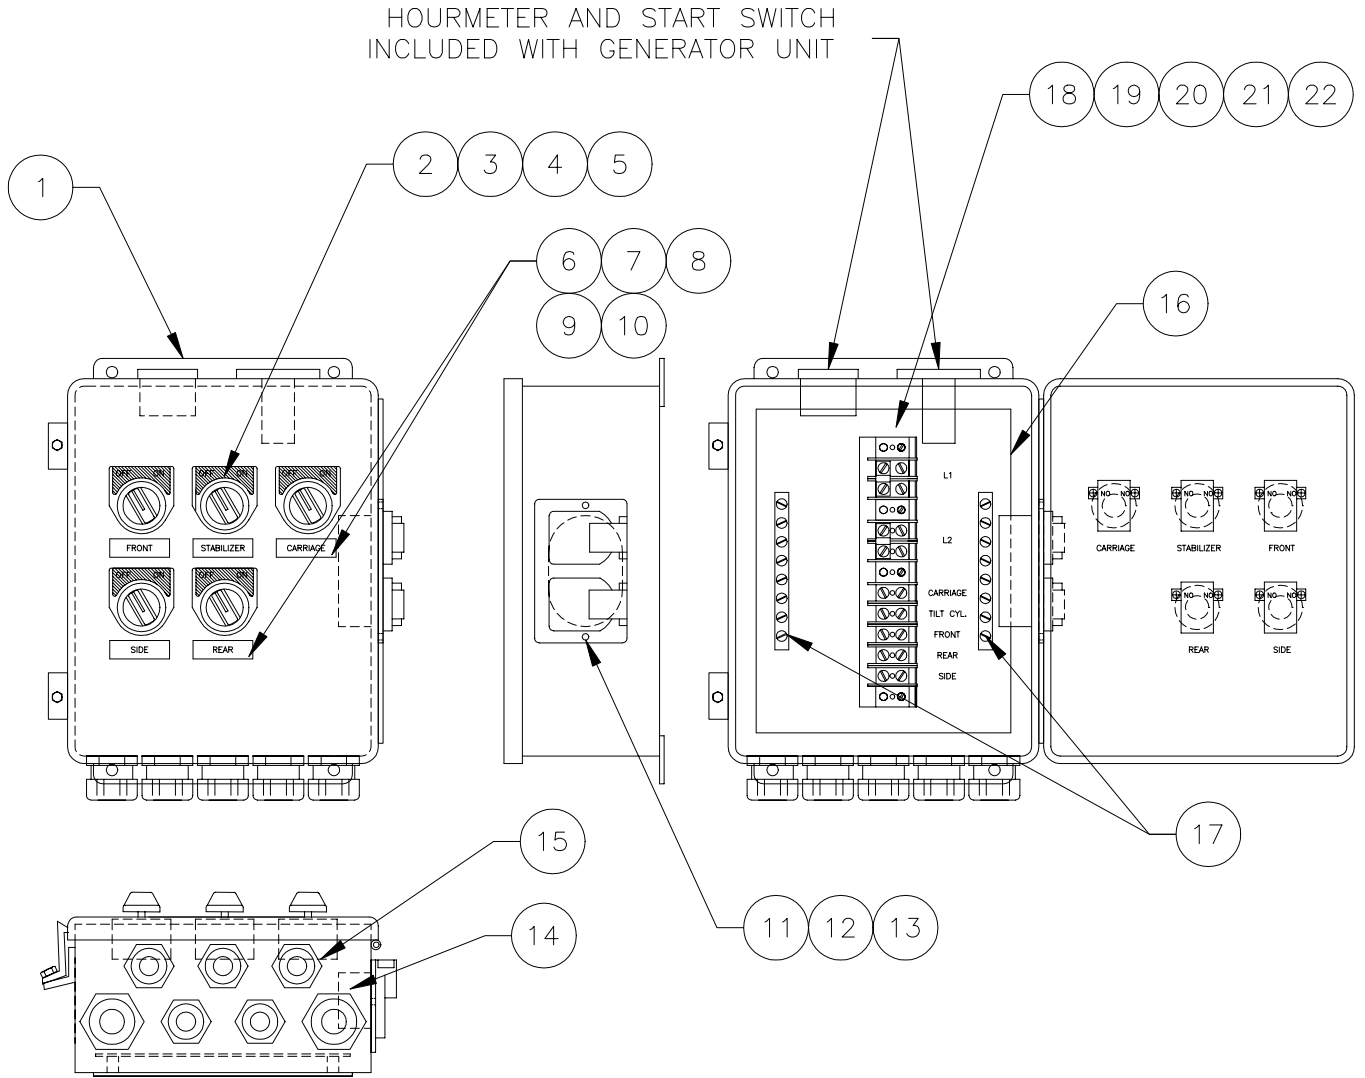

Switch Box Assembly

Item	Part No.	Qty	Description	Item	Part No.	Qty	Description
	<b>579407</b>		<b>Switch Box Assembly</b>				
1	579397	1	. Box	12	16719	1	. Outlet
2	23595	5	. Contact Block	13	237532	1	. Gasket
3	23594	5	. Knob, Selector	14	220579	2	. Connector, Cord
4	23593	5	. Switch	15	219517	5	. Connector, Cord
5	241312	5	. Legend Plate	16	22623	1	. Panel
6	579398	1	. Decal	17	17175	2	. Grounding Bar
7	579399	1	. Decal	18	222793	9	. Terminal
8	579400	1	. Decal	19	222794	4	. Amp, End
9	579404	1	. Decal	20	222795	4IN	. Track
10	579405	1	. Decal	21	227592	2	. Jumper
11	237529	1	. Cover, 1-Gang	22	230640	4	. Machine Screw