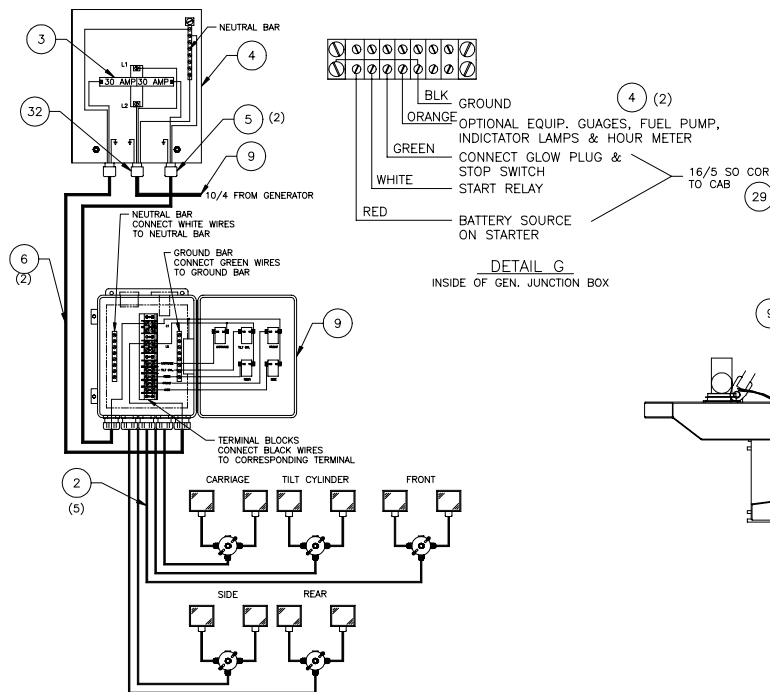

Generator/Lights/Heater

Generator/Lights/Heater

Item	Part No.	Qty	Description	Item	Part No.	Qty	Description
579385			Generator/Lights/Heater				
1	245427	10	. Floodlight	22	224131	40	. Nut, Esna
2	208788	200'	. Cord, SO	23	230477	5	. Box, Round
3	239973	2	. Circuit Breaker	24	230478	5	. Cover
4	237533	1	. Box & Panel	25	237587	20'	. Hose, Fuel
5	220579	4	. Connector, Cord	26	237588	20'	. Hose, Fuel
6	208166	40'	. Cord, SO	27	209699	7	. Clamp
7	R13811146	8	. Capscrew	28	219431	20'	. Wire
8	235461	10	. Nut, Esna	29	219517	20	. Connector, Cord
9	222162	10'	. Cord, SO	30	239864	1	. Generator Set
10	578394	2	. Light Stand	32	24841	2	. Connector, Cord
11	578395	2	. Light Stand	33	17175	1	. Grounding Bar
12	578396	2	. Light Stand	34	242712	1	. Pump, Fuel
13	578397	2	. Light Stand	35	242713	1	. Filter, Fuel
17	245499	10	. Bracket, Floodlight	38	230984	25'	. Cord, So
18	578420	20	. Washer	42	* 579407	1	. Box Assembly, Switches
19	223634	40	. Flat Washer				
20	R13811457	20	. Flat Washer				
21	221314	40	. Stud, Weld				
				* See Separate Coverage			