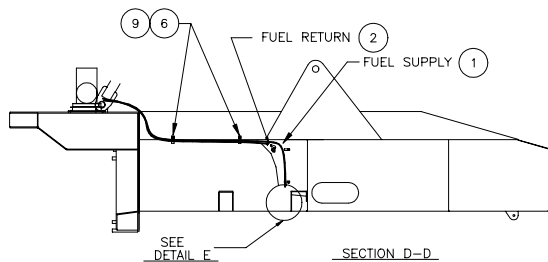

Generator/Lights/Heater

Generator/Lights/Heater

Item	Part No.	Qty	Description	Item	Part No.	Qty	Description
579385			Generator/Lights/Heater				
1	245427	10	. Floodlight	22	224131	40	. Nut, Esna
2	208788	200'	. Cord, SO	23	230477	5	. Box, Round
3	239973	2	. Circuit Breaker	24	230478	5	. Cover
4	237533	1	. Box & Panel	25	237587	20'	. Hose, Fuel
5	220579	4	. Connector, Cord	26	237588	20'	. Hose, Fuel
6	208166	40'	. Cord, SO	27	209699	7	. Clamp
7	R13811146	8	. Capscrew	28	219431	20'	. Wire
8	235461	10	. Nut, Esna	29	219517	20	. Connector, Cord
9	222162	10'	. Cord, SO	30	239864	1	. Generator Set
10	578394	2	. Light Stand	32	24841	2	. Connector, Cord
11	578395	2	. Light Stand	33	17175	1	. Grounding Bar
12	578396	2	. Light Stand	34	242712	1	. Pump, Fuel
13	578397	2	. Light Stand	35	242713	1	. Filter, Fuel
17	245499	10	. Bracket, Floodlight	38	230984	25'	. Cord, So
18	578420	20	. Washer	42	* 579407	1	. Box Assembly, Switches
19	223634	40	. Flat Washer				
20	R13811457	20	. Flat Washer				
21	221314	40	. Stud, Weld				
				* See Separate Coverage			