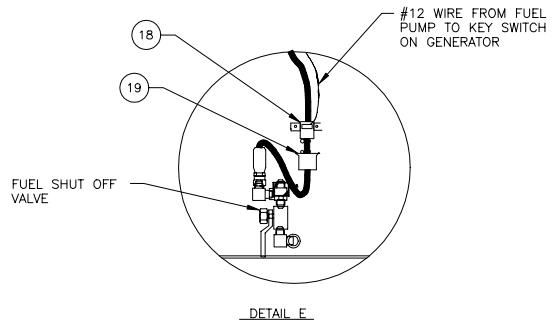

Generator/Lights/Heater

Generator/Lights/Heater

Item	Part No.	Qty	Description	Item	Part No.	Qty	Description
579385			Generator/Lights/Heater				
1	245427	10	. Floodlight	22	224131	40	. Nut, Esna
2	208788	200'	. Cord, SO	23	230477	5	. Box, Round
3	239973	2	. Circuit Breaker	24	230478	5	. Cover
4	237533	1	. Box & Panel	25	237587	20'	. Hose, Fuel
5	220579	4	. Connector, Cord	26	237588	20'	. Hose, Fuel
6	208166	40'	. Cord, SO	27	209699	7	. Clamp
7	R13811146	8	. Capscrew	28	219431	20'	. Wire
8	235461	10	. Nut, Esna	29	219517	20	. Connector, Cord
9	222162	10'	. Cord, SO	30	239864	1	. Generator Set
10	578394	2	. Light Stand	32	24841	2	. Connector, Cord
11	578395	2	. Light Stand	33	17175	1	. Grounding Bar
12	578396	2	. Light Stand	34	242712	1	. Pump, Fuel
13	578397	2	. Light Stand	35	242713	1	. Filter, Fuel
17	245499	10	. Bracket, Floodlight	38	230984	25'	. Cord, So
18	578420	20	. Washer	42	* 579407	1	. Box Assembly, Switches
19	223634	40	. Flat Washer				
20	R13811457	20	. Flat Washer				
21	221314	40	. Stud, Weld				
				* See Separate Coverage			