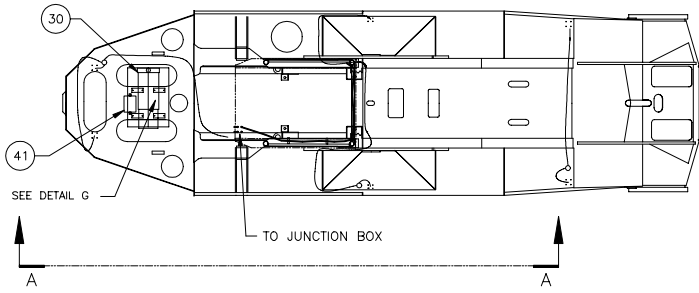

Generator/Lights/Heater

Generator/Lights/Heater

Item	Part No.	Qty	Description	Item	Part No.	Qty	Description
579385			Generator/Lights/Heater				
1	245427	10	. Floodlight	22	224131	40	. Nut, Esna
2	208788	200'	. Cord, SO	23	230477	5	. Box, Round
3	239973	2	. Circuit Breaker	24	230478	5	. Cover
4	237533	1	. Box & Panel	25	237587	20'	. Hose, Fuel
5	220579	4	. Connector, Cord	26	237588	20'	. Hose, Fuel
6	208166	40'	. Cord, SO	27	209699	7	. Clamp
7	R13811146	8	. Capscrew	28	219431	20'	. Wire
8	235461	10	. Nut, Esna	29	219517	20	. Connector, Cord
9	222162	10'	. Cord, SO	30	239864	1	. Generator Set
10	578394	2	. Light Stand	32	24841	2	. Connector, Cord
11	578395	2	. Light Stand	33	17175	1	. Grounding Bar
12	578396	2	. Light Stand	34	242712	1	. Pump, Fuel
13	578397	2	. Light Stand	35	242713	1	. Filter, Fuel
17	245499	10	. Bracket, Floodlight	38	230984	25'	. Cord, So
18	578420	20	. Washer	42	* 579407	1	. Box Assembly, Switches
19	223634	40	. Flat Washer				
20	R13811457	20	. Flat Washer				
21	221314	40	. Stud, Weld				
				* See Separate Coverage			