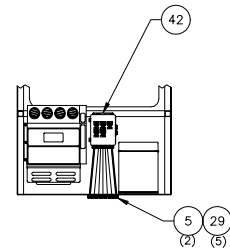

Generator/Lights/Heater

Generator/Lights/Heater

Item	Part No.	Qty	Description	Item	Part No.	Qty	Description
579385			Generator/Lights/Heater				
1	245427	10	. Floodlight	22	224131	40	. Nut, Esna
2	208788	200'	. Cord, SO	23	230477	5	. Box, Round
3	239973	2	. Circuit Breaker	24	230478	5	. Cover
4	237533	1	. Box & Panel	25	237587	20'	. Hose, Fuel
5	220579	4	. Connector, Cord	26	237588	20'	. Hose, Fuel
6	208166	40'	. Cord, SO	27	209699	7	. Clamp
7	R13811146	8	. Capscrew	28	219431	20'	. Wire
8	235461	10	. Nut, Esna	29	219517	20	. Connector, Cord
9	222162	10'	. Cord, SO	30	239864	1	. Generator Set
10	578394	2	. Light Stand	32	24841	2	. Connector, Cord
11	578395	2	. Light Stand	33	17175	1	. Grounding Bar
12	578396	2	. Light Stand	34	242712	1	. Pump, Fuel
13	578397	2	. Light Stand	35	242713	1	. Filter, Fuel
17	245499	10	. Bracket, Floodlight	38	230984	25'	. Cord, So
18	578420	20	. Washer	42	* 579407	1	. Box Assembly, Switches
19	223634	40	. Flat Washer				
20	R13811457	20	. Flat Washer				
21	221314	40	. Stud, Weld				
				* See Separate Coverage			