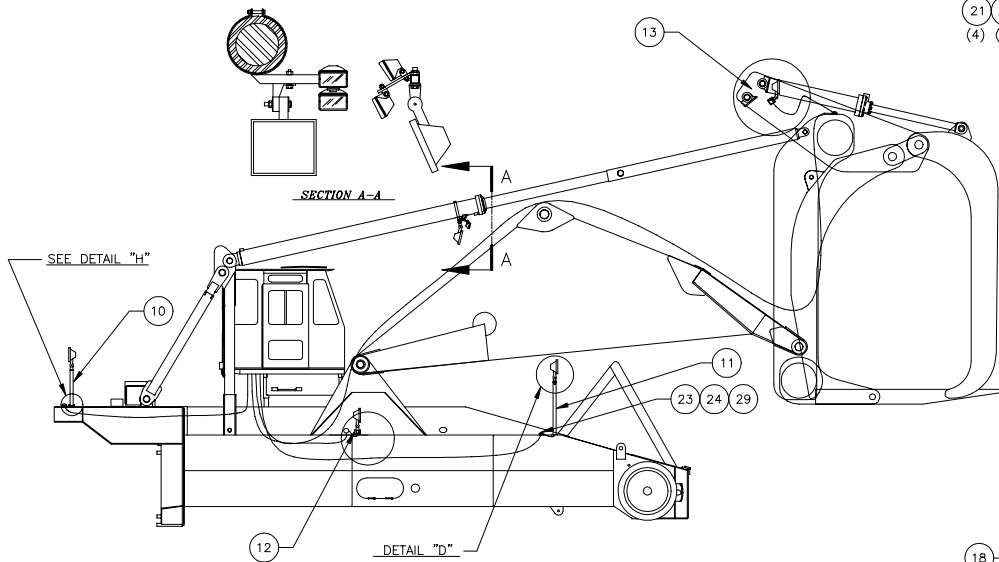

Generator/Lights/Heater

Generator/Lights/Heater

Item	Part No.	Qty	Description	Item	Part No.	Qty	Description
579385			Generator/Lights/Heater				
1	245427	10	. Floodlight	22	224131	40	. Nut, Esna
2	208788	200'	. Cord, SO	23	230477	5	. Box, Round
3	239973	2	. Circuit Breaker	24	230478	5	. Cover
4	237533	1	. Box & Panel	25	237587	20'	. Hose, Fuel
5	220579	4	. Connector, Cord	26	237588	20'	. Hose, Fuel
6	208166	40'	. Cord, SO	27	209699	7	. Clamp
7	R13811146	8	. Capscrew	28	219431	20'	. Wire
8	235461	10	. Nut, Esna	29	219517	20	. Connector, Cord
9	222162	10'	. Cord, SO	30	239864	1	. Generator Set
10	578394	2	. Light Stand	32	24841	2	. Connector, Cord
11	578395	2	. Light Stand	33	17175	1	. Grounding Bar
12	578396	2	. Light Stand	34	242712	1	. Pump, Fuel
13	578397	2	. Light Stand	35	242713	1	. Filter, Fuel
17	245499	10	. Bracket, Floodlight	38	230984	25'	. Cord, So
18	578420	20	. Washer	42	* 579407	1	. Box Assembly, Switches
19	223634	40	. Flat Washer				
20	R13811457	20	. Flat Washer				
21	221314	40	. Stud, Weld				
				* See Separate Coverage			