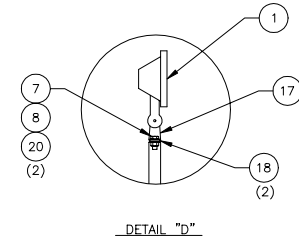

Generator/Lights/Heater

Generator/Lights/Heater

Item	Part No.	Qty	Description	Item	Part No.	Qty	Description
579385			Generator/Lights/Heater				
1	245427	10	. Floodlight	22	224131	40	. Nut, Esna
2	208788	200'	. Cord, SO	23	230477	5	. Box, Round
3	239973	2	. Circuit Breaker	24	230478	5	. Cover
4	237533	1	. Box & Panel	25	237587	20'	. Hose, Fuel
5	220579	4	. Connector, Cord	26	237588	20'	. Hose, Fuel
6	208166	40'	. Cord, SO	27	209699	7	. Clamp
7	R13811146	8	. Capscrew	28	219431	20'	. Wire
8	235461	10	. Nut, Esna	29	219517	20	. Connector, Cord
9	222162	10'	. Cord, SO	30	239864	1	. Generator Set
10	578394	2	. Light Stand	32	24841	2	. Connector, Cord
11	578395	2	. Light Stand	33	17175	1	. Grounding Bar
12	578396	2	. Light Stand	34	242712	1	. Pump, Fuel
13	578397	2	. Light Stand	35	242713	1	. Filter, Fuel
17	245499	10	. Bracket, Floodlight	38	230984	25'	. Cord, So
18	578420	20	. Washer	42	* 579407	1	. Box Assembly, Switches
19	223634	40	. Flat Washer				
20	R13811457	20	. Flat Washer				
21	221314	40	. Stud, Weld				
				* See Separate Coverage			