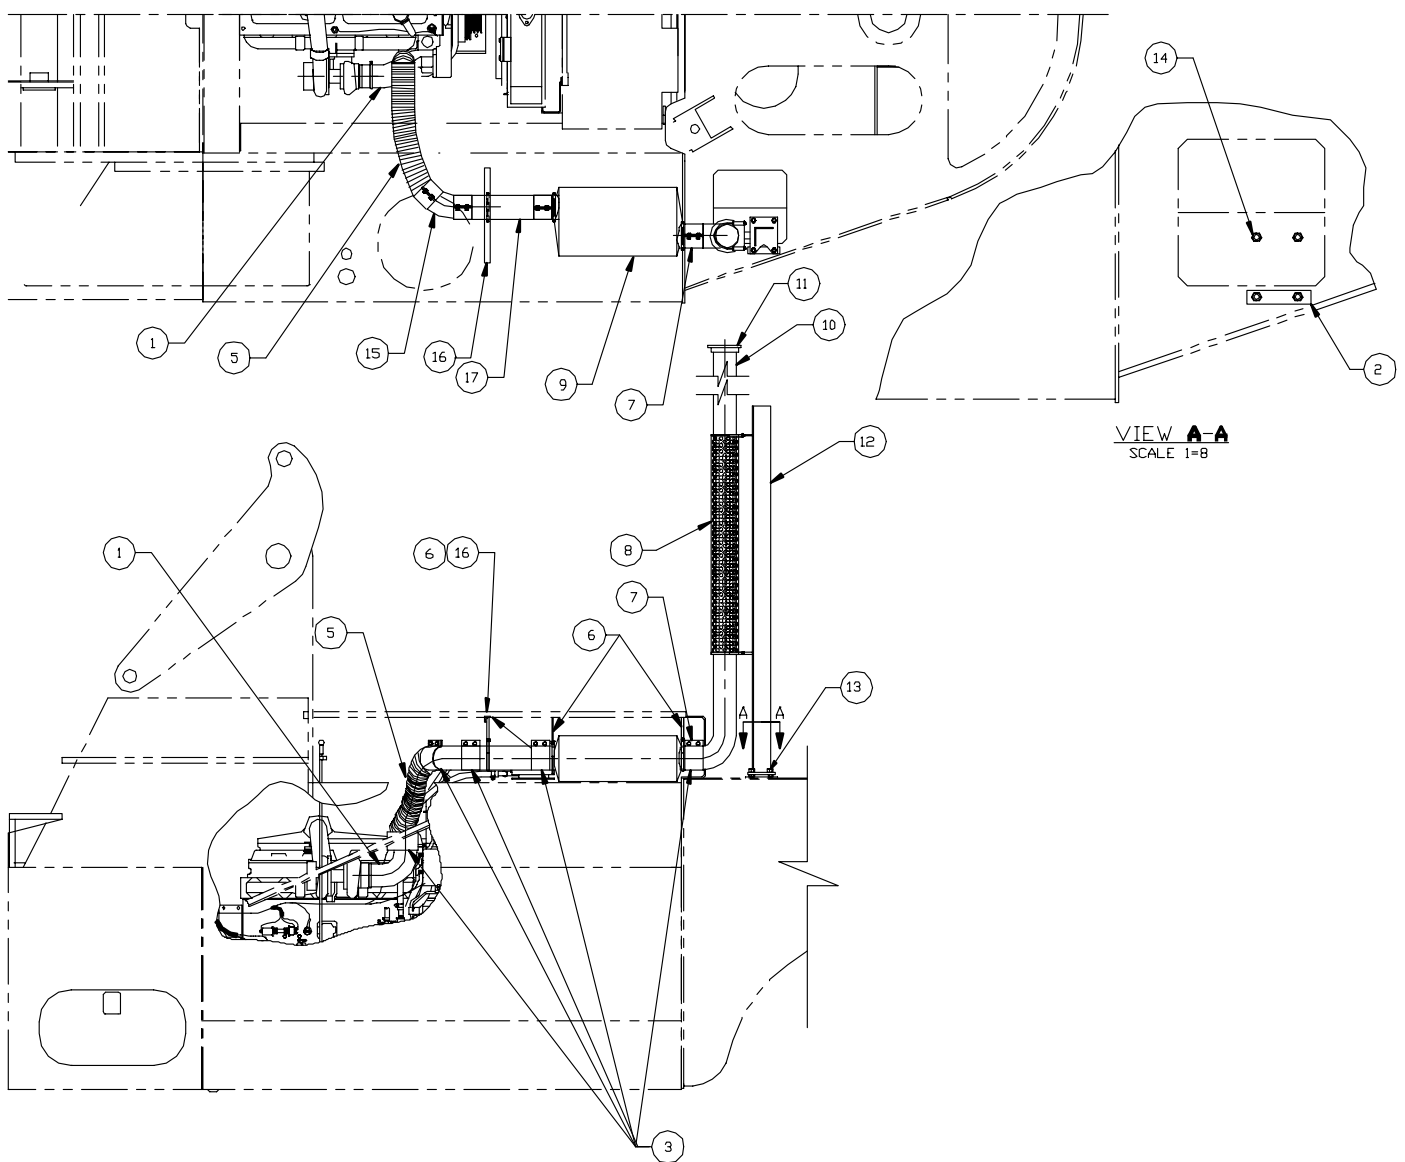

Exhaust System

Item	Part No.	Qty	Description	Item	Part No.	Qty	Description
579176 Exhaust System							
1	563704	1	. Adapter Weldment,Exhaust	10	560902	1	. Exhaust Stack
2	568211	1	. Bar	11	208253	1	. Cap, Rain
3	226586	6	. Clamp, Seal	12	563462	1	. Support Weldment,Exh
5	218140	4'	. Tube, Flex	13	224121	4	. Nut, Esna
6	561135	3	. Exhaust Clamp Assembly	14	201638	4	. Capscrew
7	530905	1	. Tube	15	218299	1	. Elbow
8	239700	1	. Guard, Stack	16	563113	1	. Angle
9	239096	1	. Muffler	17	566621	1	. Tailpipe Assembly