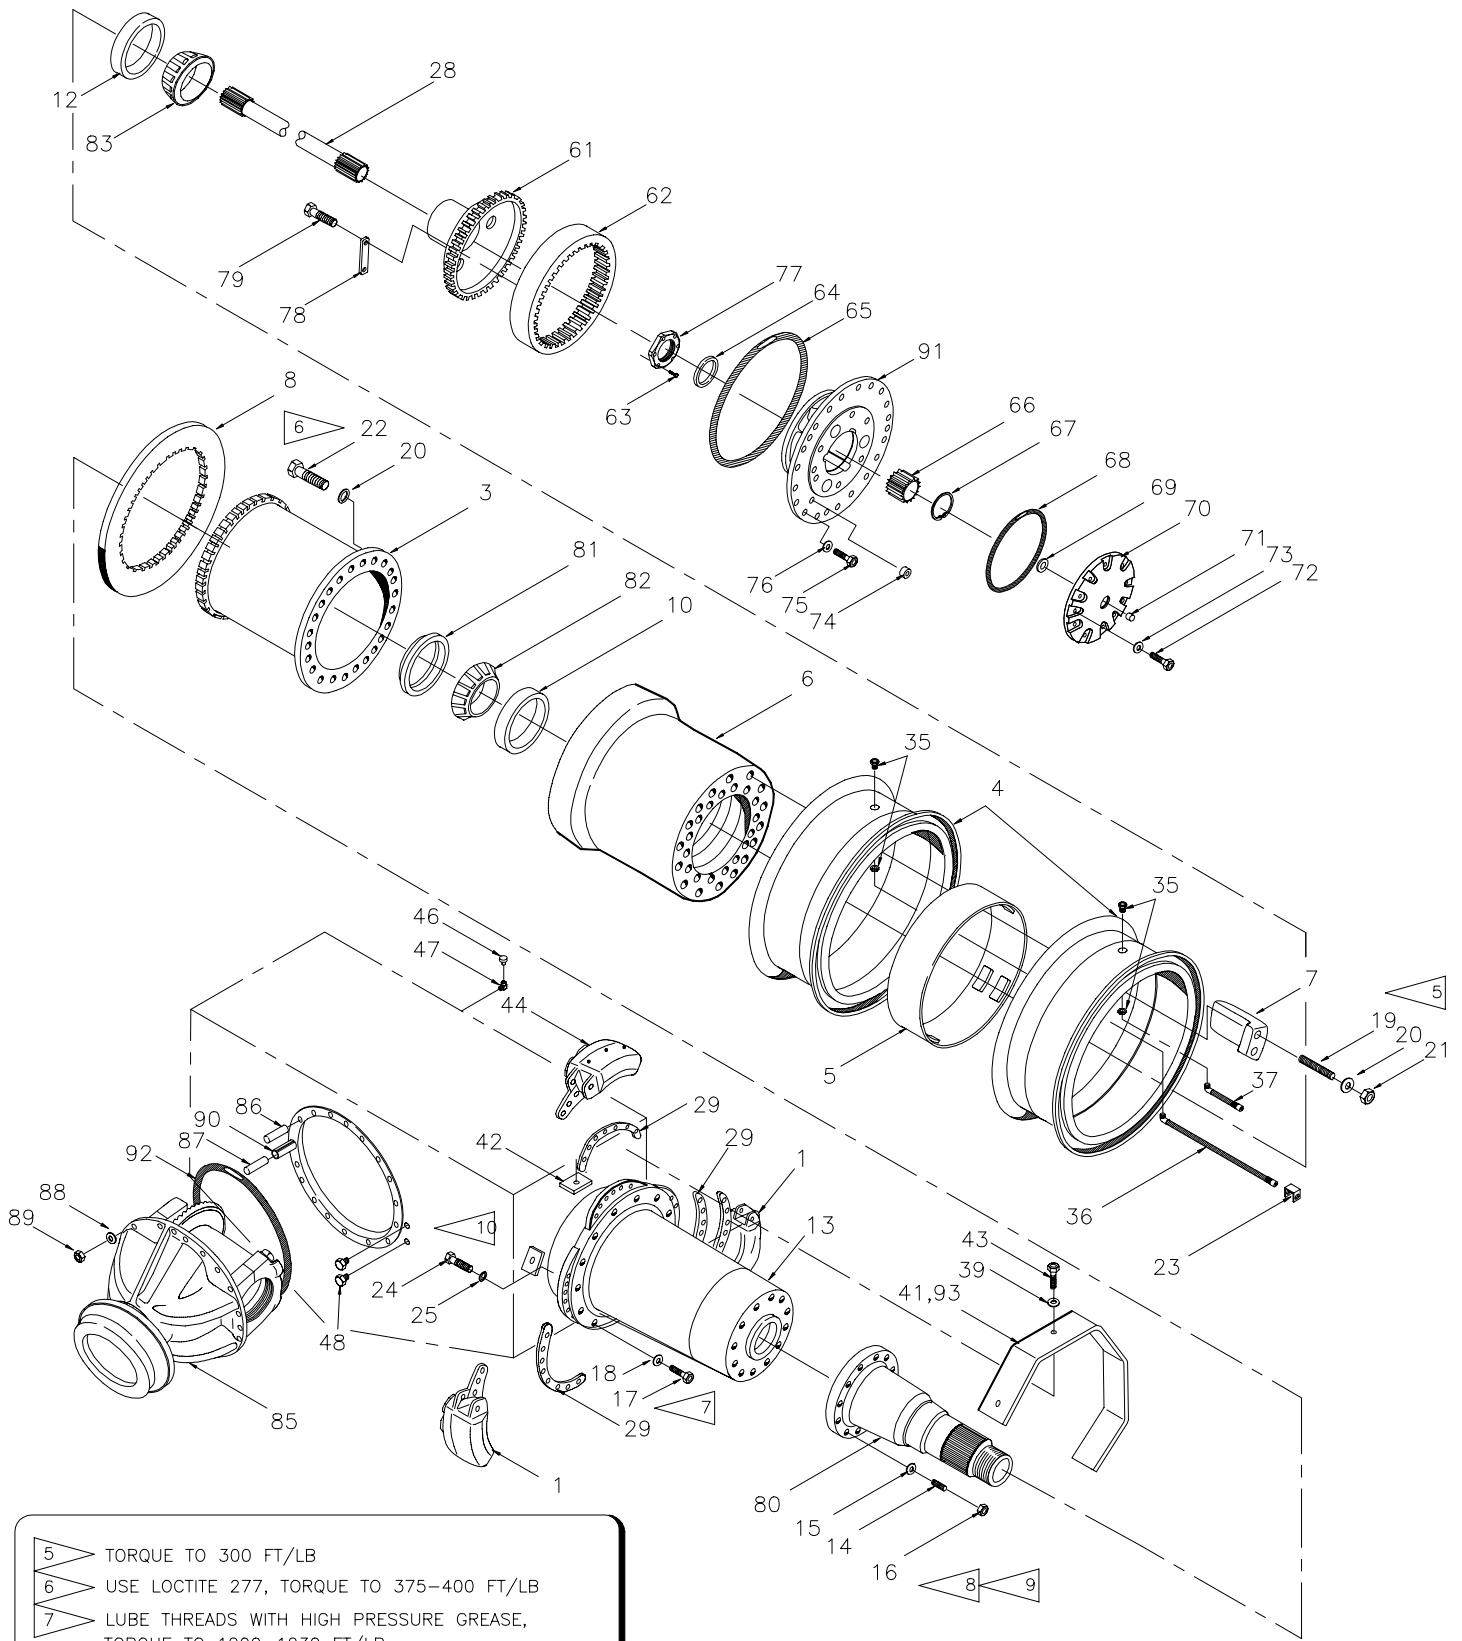

5	TORQUE TO 300 FT/LB
6	USE LOCTITE 277, TORQUE TO 375-400 FT/LB
7	LUBE THREADS WITH HIGH PRESSURE GREASE, TORQUE TO 1200-1230 FT/LB
8	USE LOCTITE 277, TORQUE STUD TO 200-230 FT/LB
9	TORQUE NUT TO 682-750 FT/LB
10	USE LOCTITE 272, TORQUE TO 475-500 FT/LB

Drive Axle

Item	Part No.	Qty	Description	Item	Part No.	Qty	Description
	575907		Drive Axle				
1	* 570733	4	. Brake Caliper	61	*a 216149	2	.. Internal Gear Hub
3	563899	2	. Disc Brake Driver	62	*a 212114	2	.. Internal Gear
4	* 229546	4	. Rim Assembly, Comp	63	201634	6	.. Capscrew
5	566386	2	. Wheel Spacer	64	200970	2	.. Thrust Washer
6	566338	2	. Hub	65	200968	2	.. Ring, Quad
7	563937	18	. Clamp, Dual Wheel	66	200963	2	.. Sun Gear
8	563921	2	. Plate	67	201093	2	.. Snap Ring
10	216147	2	. Bearing Cup	68	211821	2	.. O-Ring
12	201143	2	. Bearing Cup	69	201231	2	.. Thrust Washer
13	569905	2	. Axle Housing	70	211820	2	.. Cover Assembly (Includes Item 69)
14	219246	24	. Stud	71	211954	2	.. Plug
15	208830	24	. Washer	72	232339	18	.. Capscrew
16	223433	24	. Nut, Esna	73	R14412	18	.. Washer
17	00223911	32	. Capscrew	74	205722	2	.. Plug
18	225851	32	. Washer, Hard	75	211960	36	.. Capscrew
19	225466	36	. Stud	76	204882	36	.. Washer
20	225176	84	. Washer, Hard	77	230705	2	.. Nut
21	225468	36	. Nut	78	*a 212121	12	.. Plate
22	00186729	48	. Capscrew	79	*a 232340	24	.. Capscrew
23	570913	2	. Tab	80	216151	2	.. Spindle
24	00271656	48	. Capscrew	81	216156	2	.. Oil Seal
25	00103347	48	. Washer, Flat	82	216146	2	.. Bearing Cone
28	547338	2	. Axle Shaft	83	201148	2	.. Bearing Cone
29	545267	6	. Shim	84	216147	2	.. Bearing Cup
35	219142	4	. Spud	85	* 240438	1	.. Differential & Carrier Assembly
36	233938	2	. Stem, Valve	86	214145	10	.. Stud
37	219144	2	. Stem, Valve	87	214146	12	.. Stud
39	224202	6	. Nut, Esna	88	207488	22	.. Washer
41	577169	1	. Guard, RH	89	223615	22	.. Nut
42	572777	6	. Bar	90	217874	12	.. Dowel
43	201635	6	. Capscrew	91	* 211953	2	.. Planet Carrier Assembly
44	* 569926	2	. Brake Caliper	92	217456	1	.. O-Ring
45	236308	1	. Silicone	93	577170	1	. Guard, RH
46	200268	1	. Cap, Breather	94	296877	4	. Tires (Not Illustrated)
47	00120062	1	. Bushing, Red.				
48	209916	2	. Fitting, Mc				
60	242641	1	. Wheel End & Differential Carrier				

* See Separate Coverage

*a Included in 214939 Internal Gear & Hub Assembly