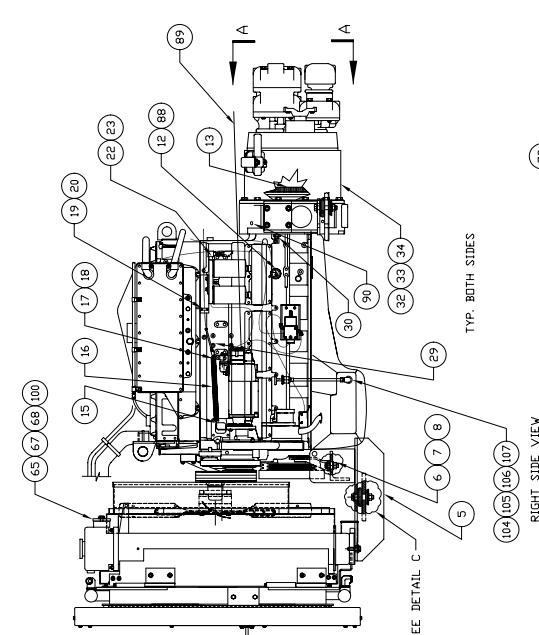

1. NOTES:
2. 1 FAN COMES WITH SPACERS. REMOVE AS NECESSARY FOR PROPER SPACING.
   - 2 ALTERNATOR BELTS AND PULLEY ARE SUPPLIED WITH ENGINE.
   - 3 AIR COMPRESSOR IS ELIMINATED FOR WET DISC BRAKE. FUEL FILTER IS MOVED 8" FORWARD TO NEXT SET OF MOUNTING HOLES.

Power Unit

Item	Part No.	Qty	Description	Item	Part No.	Qty	Description
	579125		Power Unit				
1	* 243331	1	. Engine	56	209715	1	. Fitting
2	573458	2	. Engine Mt, Conv	57	240874	1	. Fitting
3	R13811122	8	. Capscrew	58	* 576467	1	. Radiator Assembly
4	223694	8	. Lockwasher	59	564550	2	. Pad
5	573456	1	. Engine Mt, Rear	60	00103325	2	. Lockwasher
6	00223451	2	. Capscrew	61	00106267	2	. Flat Washer
7	00103346	8	. Flat Washer	62	00223436	1	. Capscrew
8	223188	6	. Nut, ESNA	63	573538	1	. Shroud Ext
9	242104	1	. Fan	64	556710	2	. Stop, Axle
10	203523	1	. O-Ring	65	223086	4	. Capscrew
12	R1517252	1	. Fitting	66	523605	1	. Connector Assembly, Rad Top
13	570775	1	. Ring Gear Assembly	67	506669	2	. Gasket
	237315	96	. Washer, Bellville	68	223909	4	. Lockwasher
	237316	24	. Nut	69	211791	4'	. Hose, Radiator
	570735	1	. Ring Gear	70	225369	6	. T-Bolt Clamp
	570776	24	. Stud	71	223872	4	. Tie Strap
14	209416	1	. Fitting	72	207848	1	. Hose Assembly
15	560328	1	. Bracket	73	209392	1	. Fitting
16	224653	1	. Spring, Ext	74	212194	1	. Fitting
17	577560	1	. Clevis	75	211807	1'	. Hose, Radiator
18	00103362	1	. Cotter Pin	76	207146	2	. T-Bolt Clamp
19	575477	1	. Bracket	77	575439	1	. Tube, Radiator
20	226959	1	. Kit, Cable Clamp	78	211398	1	. Draincock
22	213917	1	. Fitting	79	209512	2	. Fitting
23	217990	1	. Hose Assembly	80	206320	3'	. Hose, Bulk
24	203274	2	. Shutoff Valve	81	202947	2	. Hose Clamp
25	209505	1	. Fitting	82	242462	1	. Sender, Water Temp
28	243387	1	. Hose Assembly	83	216102	1	. Alarmstat
29	236395	1	. Cable	84	00144046	1	. Bushing, Reducer
30	242461	1	. Oil Press Sender	85	* 234183	1	. Alternator
31	242463	1	. Sender, Oil Temp	86	529449	1	. Wire Assembly, Grnd
32	* 235291	1	. Converter	87	568927	1	. Wire Assembly, Grnd
33	201615	12	. Capscrew	88	245664	1	. Pressure Stat
34	201568	16	. Lockwasher	89	568938	1	. Wiring Harness, 24V Eng
35	209714	1	. Fitting	90	226264	1	. Sensor, Magnetic Speed
36	217657	1	. Fitting	91	242310	1	. Exhaust Blanket, Header
37	209401	1	. Fitting	92	242311	1	. Exhaust Blanket, Turbo
38	209997	1	. Fitting	93	234497	4	. Vibration Dampener
39	225057	1	. Fitting	94	557376	8	. Flat Washer
40	223794	1	. Fitting	95	00271618	4	. Capscrew
41	203519	1	. O-Ring	96	209805	1	. Fitting
42	222379	10	. Capscrew	97	* 239790	1	. Pump
43	200604	12	. Lockwasher		245973	1	. Seal Kit
44	230596	2	. Capscrew	98	240324	1	. Coupling
45	221186	1	. Fitting	99	210769	1	. Fitting
46	11767	6	. Kit, Split Flange	100	506670	1	. Flange
	200604	4	. Lockwasher	101	221849	1	. Fitting
	209537	2	. Clamp Half	102	576518	1	. Tube
	222379	4	. Capscrew	103	224419	1	. Fitting
47	* 245617	1	. Pump, Hydraulic	104	577373	1	. Dipstick Hsg
48	539968	2	. Sleeve, Pump	105	574359	1	. Dipstick Assembly
49	505499	2	. Gasket	106	209507	1	. Fitting
50	23390	2	. Kit, Split Flange	107	209757	1	. Fitting
	200604	4	. Lockwasher	108	R1315520	4	. Stud, Weld
	201621	4	. Capscrew	109	237567	5	. Nut, ESNA
	203523	1	. O-Ring	110	209705	1	. Clamp
	209539	2	. Clamp Half	111	209579	1	. Clamp
51	14857	1	. Fitting	112	233884	1	. Capscrew
52	229639	1	. Fitting	113	240822	1	. Kit, Breather
53	* 245616	1	. Pump, Tandem	114	243403	1	. Oil Press Sender
54	226184	1	. Gasket				
55	211693	2	. Fitting				

* See Separate Coverage