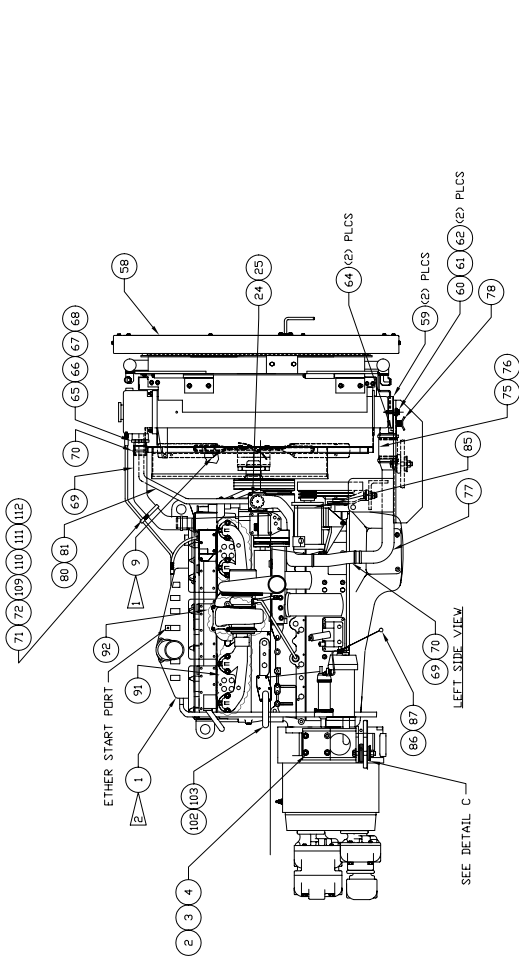

1. NOTES:
2. 1 FAN COMES WITH SPACERS. REMOVE AS NECESSARY FOR PROPER SPACING.
   - 2 ALTERNATOR BELTS AND PULLEY ARE SUPPLIED WITH ENGINE.
   - 3 AIR COMPRESSOR IS ELIMINATED FOR WET DISC BRAKE. FUEL FILTER IS MOVED 8" FORWARD TO NEXT SET OF MOUNTING HOLES.

Power Unit

Item	Part No.	Qty	Description	Item	Part No.	Qty	Description
	579125		Power Unit				
1	* 243331	1	. Engine	56	209715	1	. Fitting
2	573458	2	. Engine Mt, Conv	57	240874	1	. Fitting
3	R13811122	8	. Capscrew	58	* 576467	1	. Radiator Assembly
4	223694	8	. Lockwasher	59	564550	2	. Pad
5	573456	1	. Engine Mt, Rear	60	00103325	2	. Lockwasher
6	00223451	2	. Capscrew	61	00106267	2	. Flat Washer
7	00103346	8	. Flat Washer	62	00223436	1	. Capscrew
8	223188	6	. Nut, ESNA	63	573538	1	. Shroud Ext
9	242104	1	. Fan	64	556710	2	. Stop, Axle
10	203523	1	. O-Ring	65	223086	4	. Capscrew
12	R1517252	1	. Fitting	66	523605	1	. Connector Assembly, Rad Top
13	570775	1	. Ring Gear Assembly	67	506669	2	. Gasket
	237315	96	. Washer, Bellville	68	223909	4	. Lockwasher
	237316	24	. Nut	69	211791	4'	. Hose, Radiator
	570735	1	. Ring Gear	70	225369	6	. T-Bolt Clamp
	570776	24	. Stud	71	223872	4	. Tie Strap
14	209416	1	. Fitting	72	207848	1	. Hose Assembly
15	560328	1	. Bracket	73	209392	1	. Fitting
16	224653	1	. Spring, Ext	74	212194	1	. Fitting
17	577560	1	. Clevis	75	211807	1'	. Hose, Radiator
18	00103362	1	. Cotter Pin	76	207146	2	. T-Bolt Clamp
19	575477	1	. Bracket	77	575439	1	. Tube, Radiator
20	226959	1	. Kit, Cable Clamp	78	211398	1	. Draincock
22	213917	1	. Fitting	79	209512	2	. Fitting
23	217990	1	. Hose Assembly	80	206320	3'	. Hose, Bulk
24	203274	2	. Shutoff Valve	81	202947	2	. Hose Clamp
25	209505	1	. Fitting	82	242462	1	. Sender, Water Temp
28	243387	1	. Hose Assembly	83	216102	1	. Alarmstat
29	236395	1	. Cable	84	00144046	1	. Bushing, Reducer
30	242461	1	. Oil Press Sender	85	* 234183	1	. Alternator
31	242463	1	. Sender, Oil Temp	86	529449	1	. Wire Assembly, Grnd
32	* 235291	1	. Converter	87	568927	1	. Wire Assembly, Grnd
33	201615	12	. Capscrew	88	245664	1	. Pressure Stat
34	201568	16	. Lockwasher	89	568938	1	. Wiring Harness, 24V Eng
35	209714	1	. Fitting	90	226264	1	. Sensor, Magnetic Speed
36	217657	1	. Fitting	91	242310	1	. Exhaust Blanket, Header
37	209401	1	. Fitting	92	242311	1	. Exhaust Blanket, Turbo
38	209997	1	. Fitting	93	234497	4	. Vibration Dampener
39	225057	1	. Fitting	94	557376	8	. Flat Washer
40	223794	1	. Fitting	95	00271618	4	. Capscrew
41	203519	1	. O-Ring	96	209805	1	. Fitting
42	222379	10	. Capscrew	97	* 239790	1	. Pump
43	200604	12	. Lockwasher		245973	1	. Seal Kit
44	230596	2	. Capscrew	98	240324	1	. Coupling
45	221186	1	. Fitting	99	210769	1	. Fitting
46	11767	6	. Kit, Split Flange	100	506670	1	. Flange
	200604	4	. Lockwasher	101	221849	1	. Fitting
	209537	2	. Clamp Half	102	576518	1	. Tube
	222379	4	. Capscrew	103	224419	1	. Fitting
47	* 245617	1	. Pump, Hydraulic	104	577373	1	. Dipstick Hsg
48	539968	2	. Sleeve, Pump	105	574359	1	. Dipstick Assembly
49	505499	2	. Gasket	106	209507	1	. Fitting
50	23390	2	. Kit, Split Flange	107	209757	1	. Fitting
	200604	4	. Lockwasher	108	R1315520	4	. Stud, Weld
	201621	4	. Capscrew	109	237567	5	. Nut, ESNA
	203523	1	. O-Ring	110	209705	1	. Clamp
	209539	2	. Clamp Half	111	209579	1	. Clamp
51	14857	1	. Fitting	112	233884	1	. Capscrew
52	229639	1	. Fitting	113	240822	1	. Kit, Breather
53	* 245616	1	. Pump, Tandem	114	243403	1	. Oil Press Sender
54	226184	1	. Gasket				
55	211693	2	. Fitting				

* See Separate Coverage