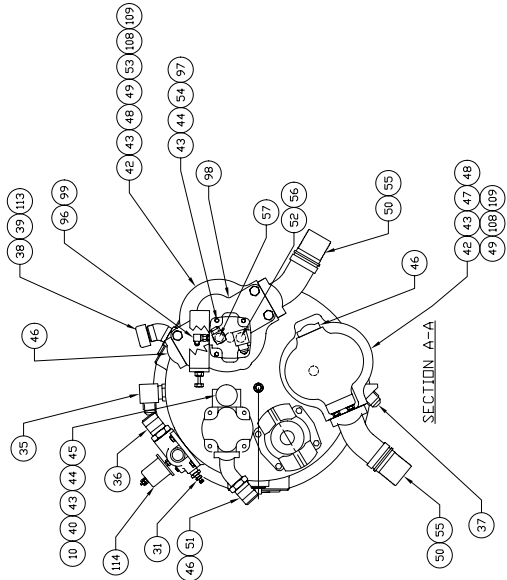

1. NOTES:
2. 1 FAN COMES WITH SPACERS. REMOVE AS NECESSARY FOR PROPER SPACING.
   - 2 ALTERNATOR BELTS AND PULLEY ARE SUPPLIED WITH ENGINE.
   - 3 AIR COMPRESSOR IS ELIMINATED FOR WET DISC BRAKE. FUEL FILTER IS MOVED 8" FORWARD TO NEXT SET OF MOUNTING HOLES.

Power Unit

Item	Part No.	Qty	Description	Item	Part No.	Qty	Description
	579125		Power Unit				
1	* 243331	1	. Engine	56	209715	1	. Fitting
2	573458	2	. Engine Mt, Conv	57	240874	1	. Fitting
3	R13811122	8	. Capscrew	58	* 576467	1	. Radiator Assembly
4	223694	8	. Lockwasher	59	564550	2	. Pad
5	573456	1	. Engine Mt, Rear	60	00103325	2	. Lockwasher
6	00223451	2	. Capscrew	61	00106267	2	. Flat Washer
7	00103346	8	. Flat Washer	62	00223436	1	. Capscrew
8	223188	6	. Nut, ESNA	63	573538	1	. Shroud Ext
9	242104	1	. Fan	64	556710	2	. Stop, Axle
10	203523	1	. O-Ring	65	223086	4	. Capscrew
12	R1517252	1	. Fitting	66	523605	1	. Connector Assembly, Rad Top
13	570775	1	. Ring Gear Assembly	67	506669	2	. Gasket
	237315	96	. Washer, Bellville	68	223909	4	. Lockwasher
	237316	24	. Nut	69	211791	4'	. Hose, Radiator
	570735	1	. Ring Gear	70	225369	6	. T-Bolt Clamp
	570776	24	. Stud	71	223872	4	. Tie Strap
14	209416	1	. Fitting	72	207848	1	. Hose Assembly
15	560328	1	. Bracket	73	209392	1	. Fitting
16	224653	1	. Spring, Ext	74	212194	1	. Fitting
17	577560	1	. Clevis	75	211807	1'	. Hose, Radiator
18	00103362	1	. Cotter Pin	76	207146	2	. T-Bolt Clamp
19	575477	1	. Bracket	77	575439	1	. Tube, Radiator
20	226959	1	. Kit, Cable Clamp	78	211398	1	. Draincock
22	213917	1	. Fitting	79	209512	2	. Fitting
23	217990	1	. Hose Assembly	80	206320	3'	. Hose, Bulk
24	203274	2	. Shutoff Valve	81	202947	2	. Hose Clamp
25	209505	1	. Fitting	82	242462	1	. Sender, Water Temp
28	243387	1	. Hose Assembly	83	216102	1	. Alarmstat
29	236395	1	. Cable	84	00144046	1	. Bushing, Reducer
30	242461	1	. Oil Press Sender	85	* 234183	1	. Alternator
31	242463	1	. Sender, Oil Temp	86	529449	1	. Wire Assembly, Grnd
32	* 235291	1	. Converter	87	568927	1	. Wire Assembly, Grnd
33	201615	12	. Capscrew	88	245664	1	. Pressure Stat
34	201568	16	. Lockwasher	89	568938	1	. Wiring Harness, 24V Eng
35	209714	1	. Fitting	90	226264	1	. Sensor, Magnetic Speed
36	217657	1	. Fitting	91	242310	1	. Exhaust Blanket, Header
37	209401	1	. Fitting	92	242311	1	. Exhaust Blanket, Turbo
38	209997	1	. Fitting	93	234497	4	. Vibration Dampener
39	225057	1	. Fitting	94	557376	8	. Flat Washer
40	223794	1	. Fitting	95	00271618	4	. Capscrew
41	203519	1	. O-Ring	96	209805	1	. Fitting
42	222379	10	. Capscrew	97	* 239790	1	. Pump
43	200604	12	. Lockwasher		245973	1	. Seal Kit
44	230596	2	. Capscrew	98	240324	1	. Coupling
45	221186	1	. Fitting	99	210769	1	. Fitting
46	11767	6	. Kit, Split Flange	100	506670	1	. Flange
	200604	4	. Lockwasher	101	221849	1	. Fitting
	209537	2	. Clamp Half	102	576518	1	. Tube
	222379	4	. Capscrew	103	224419	1	. Fitting
47	* 245617	1	. Pump, Hydraulic	104	577373	1	. Dipstick Hsg
48	539968	2	. Sleeve, Pump	105	574359	1	. Dipstick Assembly
49	505499	2	. Gasket	106	209507	1	. Fitting
50	23390	2	. Kit, Split Flange	107	209757	1	. Fitting
	200604	4	. Lockwasher	108	R1315520	4	. Stud, Weld
	201621	4	. Capscrew	109	237567	5	. Nut, ESNA
	203523	1	. O-Ring	110	209705	1	. Clamp
	209539	2	. Clamp Half	111	209579	1	. Clamp
51	14857	1	. Fitting	112	233884	1	. Capscrew
52	229639	1	. Fitting	113	240822	1	. Kit, Breather
53	* 245616	1	. Pump, Tandem	114	243403	1	. Oil Press Sender
54	226184	1	. Gasket				
55	211693	2	. Fitting				

* See Separate Coverage