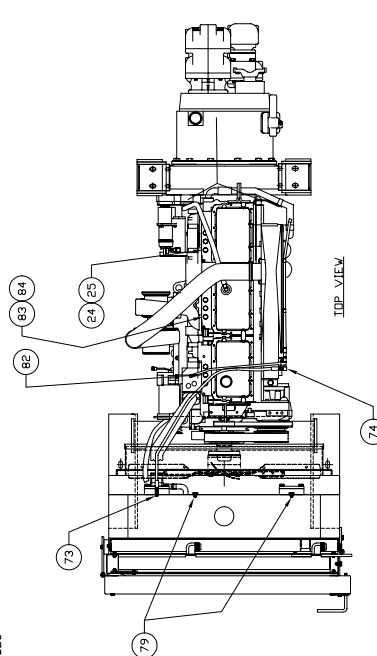

1. NOTES:
2. 1 FAN COMES WITH SPACERS. REMOVE AS NECESSARY FOR PROPER SPACING.
   - 2 ALTERNATOR BELTS AND PULLEY ARE SUPPLIED WITH ENGINE.
   - 3 AIR COMPRESSOR IS ELIMINATED FOR WET DISC BRAKE. FUEL FILTER IS MOVED 8" FORWARD TO NEXT SET OF MOUNTING HOLES.

Power Unit

Item	Part No.	Qty	Description	Item	Part No.	Qty	Description
	579125		Power Unit				
1	* 243331	1	. Engine	56	209715	1	. Fitting
2	573458	2	. Engine Mt, Conv	57	240874	1	. Fitting
3	R13811122	8	. Capscrew	58	* 576467	1	. Radiator Assembly
4	223694	8	. Lockwasher	59	564550	2	. Pad
5	573456	1	. Engine Mt, Rear	60	00103325	2	. Lockwasher
6	00223451	2	. Capscrew	61	00106267	2	. Flat Washer
7	00103346	8	. Flat Washer	62	00223436	1	. Capscrew
8	223188	6	. Nut, ESNA	63	573538	1	. Shroud Ext
9	242104	1	. Fan	64	556710	2	. Stop, Axle
10	203523	1	. O-Ring	65	223086	4	. Capscrew
12	R1517252	1	. Fitting	66	523605	1	. Connector Assembly, Rad Top
13	570775	1	. Ring Gear Assembly	67	506669	2	. Gasket
	237315	96	. Washer, Bellville	68	223909	4	. Lockwasher
	237316	24	. Nut	69	211791	4'	. Hose, Radiator
	570735	1	. Ring Gear	70	225369	6	. T-Bolt Clamp
	570776	24	. Stud	71	223872	4	. Tie Strap
14	209416	1	. Fitting	72	207848	1	. Hose Assembly
15	560328	1	. Bracket	73	209392	1	. Fitting
16	224653	1	. Spring, Ext	74	212194	1	. Fitting
17	577560	1	. Clevis	75	211807	1'	. Hose, Radiator
18	00103362	1	. Cotter Pin	76	207146	2	. T-Bolt Clamp
19	575477	1	. Bracket	77	575439	1	. Tube, Radiator
20	226959	1	. Kit, Cable Clamp	78	211398	1	. Draincock
22	213917	1	. Fitting	79	209512	2	. Fitting
23	217990	1	. Hose Assembly	80	206320	3'	. Hose, Bulk
24	203274	2	. Shutoff Valve	81	202947	2	. Hose Clamp
25	209505	1	. Fitting	82	242462	1	. Sender, Water Temp
28	243387	1	. Hose Assembly	83	216102	1	. Alarmstat
29	236395	1	. Cable	84	00144046	1	. Bushing, Reducer
30	242461	1	. Oil Press Sender	85	* 234183	1	. Alternator
31	242463	1	. Sender, Oil Temp	86	529449	1	. Wire Assembly, Grnd
32	* 235291	1	. Converter	87	568927	1	. Wire Assembly, Grnd
33	201615	12	. Capscrew	88	245664	1	. Pressure Stat
34	201568	16	. Lockwasher	89	568938	1	. Wiring Harness, 24V Eng
35	209714	1	. Fitting	90	226264	1	. Sensor, Magnetic Speed
36	217657	1	. Fitting	91	242310	1	. Exhaust Blanket, Header
37	209401	1	. Fitting	92	242311	1	. Exhaust Blanket, Turbo
38	209997	1	. Fitting	93	234497	4	. Vibration Dampener
39	225057	1	. Fitting	94	557376	8	. Flat Washer
40	223794	1	. Fitting	95	00271618	4	. Capscrew
41	203519	1	. O-Ring	96	209805	1	. Fitting
42	222379	10	. Capscrew	97	* 239790	1	. Pump
43	200604	12	. Lockwasher		245973	1	. Seal Kit
44	230596	2	. Capscrew	98	240324	1	. Coupling
45	221186	1	. Fitting	99	210769	1	. Fitting
46	11767	6	. Kit, Split Flange	100	506670	1	. Flange
	200604	4	. Lockwasher	101	221849	1	. Fitting
	209537	2	. Clamp Half	102	576518	1	. Tube
	222379	4	. Capscrew	103	224419	1	. Fitting
47	* 245617	1	. Pump, Hydraulic	104	577373	1	. Dipstick Hsg
48	539968	2	. Sleeve, Pump	105	574359	1	. Dipstick Assembly
49	505499	2	. Gasket	106	209507	1	. Fitting
50	23390	2	. Kit, Split Flange	107	209757	1	. Fitting
	200604	4	. Lockwasher	108	R1315520	4	. Stud, Weld
	201621	4	. Capscrew	109	237567	5	. Nut, ESNA
	203523	1	. O-Ring	110	209705	1	. Clamp
	209539	2	. Clamp Half	111	209579	1	. Clamp
51	14857	1	. Fitting	112	233884	1	. Capscrew
52	229639	1	. Fitting	113	240822	1	. Kit, Breather
53	* 245616	1	. Pump, Tandem	114	243403	1	. Oil Press Sender
54	226184	1	. Gasket				
55	211693	2	. Fitting				

* See Separate Coverage