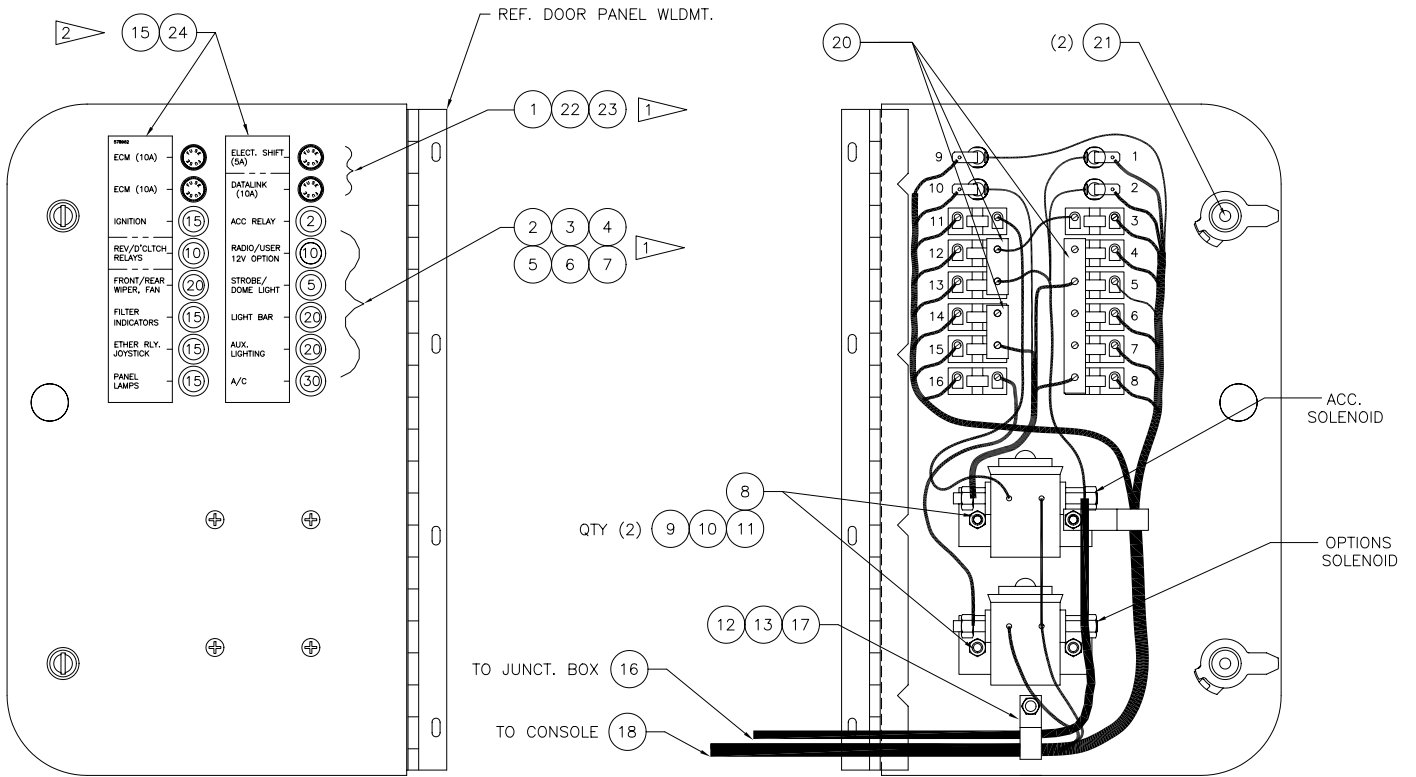

Door Panel Assembly

1 NOTE: LABEL AS SHOWN.
 2 TRIM ITEMS 15 AND 24 AS NEEDED TO FIT.

Item	Part No.	Qty	Description	Item	Part No.	Qty	Description
Panel Assembly,Door							
1	579123	4	. Fuse Holder	13	00103339	1	. Washer, Flat
2	246932	1	. Circuit Breaker	14	209702	1	. Clamp
3	223062	1	. Circuit Breaker	15	578962	1	. Decal
4	223065	1	. Circuit Breaker	16	219383	10'	. Wire
5	229306	2	. Circuit Breaker	17	209706	1	. Clamp
6	223067	4	. Circuit Breaker	18	578960	1	. Wire Harness
7	223377	3	. Circuit Breaker	19	219404	4'	. Wire
8	223069	1	. Circuit Breaker	20	578961	2	. Bar
9	229301	2	. Relay	21	246930	2	. Latch, Compression
10	234495	4	. Capscrew	22	237624	1	. Fuse
11	224191	4	. Nut, Esna	23	246933	3	. Fuse
12	00103338	4	. Washer, Flat	24	579124	1	. Decal
13	224209	1	. Nut, Esna				