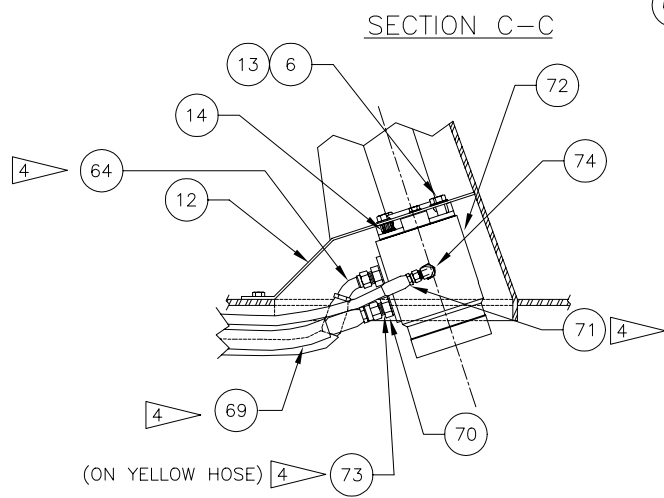

1 TORQUE BOLTS TO 195 FT LBS.
2 SEAL W/ SILICON SEALER
4 HOSE COLOR CODE CHART

VALVE PORT	HOSE COLOR CODE	ITEM NO.
P	YELLOW	69
T	BLUE	64
R	GREEN	69
L	GRAY	64
LS	-	71

STEERING MODULE PORT LOCATIONS

ROUTE FLAT AGAINST CAB BOTTOM OVER HINGE.