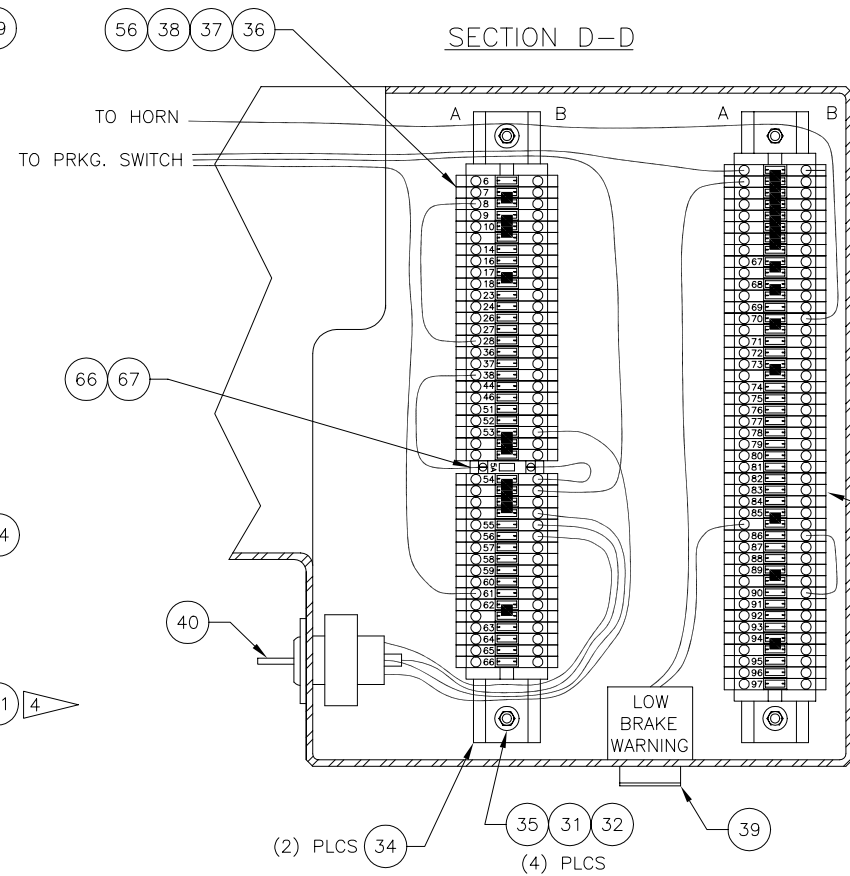

1 TORQUE BOLTS TO 195 FT LBS.
2 SEAL W/ SILICON SEALER
4 HOSE COLOR CODE CHART

VALVE PORT	HOSE COLOR CODE	ITEM NO.
P	YELLOW	69
T	BLUE	64
R	GREEN	69
L	GRAY	64
LS	-	71

STEERING MODULE PORT LOCATIONS

ROUTE FLAT AGAINST CAB BOTTOM OVER HINGE.