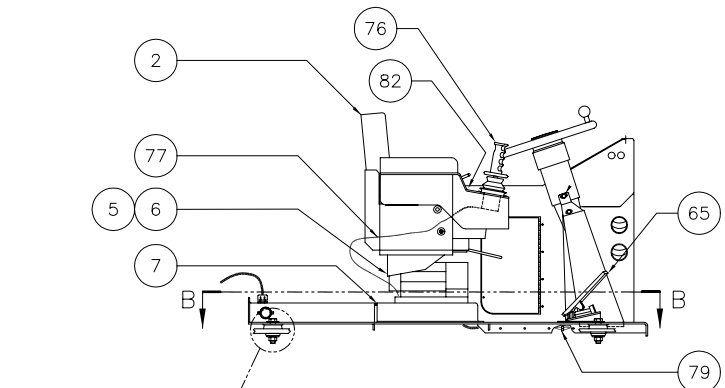

1 TORQUE BOLTS TO 195 FT LBS.
2 SEAL W/ SILICON SEALER
4 HOSE COLOR CODE CHART

VALVE PORT	HOSE COLOR CODE	ITEM NO.
P	YELLOW	69
T	BLUE	64
R	GREEN	69
L	GRAY	64
LS	-	71

STEERING MODULE PORT LOCATIONS

ROUTE FLAT AGAINST CAB BOTTOM OVER HINGE.