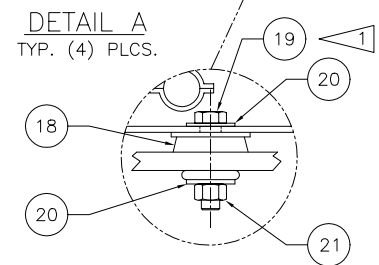

1 TORQUE BOLTS TO 195 FT LBS.
2 SEAL W/ SILICON SEALER
4 HOSE COLOR CODE CHART

VALVE PORT	HOSE COLOR CODE	ITEM NO.
P	YELLOW	69
T	BLUE	64
R	GREEN	69
L	GRAY	64
LS	-	71

STEERING MODULE PORT LOCATIONS

ROUTE FLAT AGAINST CAB BOTTOM OVER HINGE.