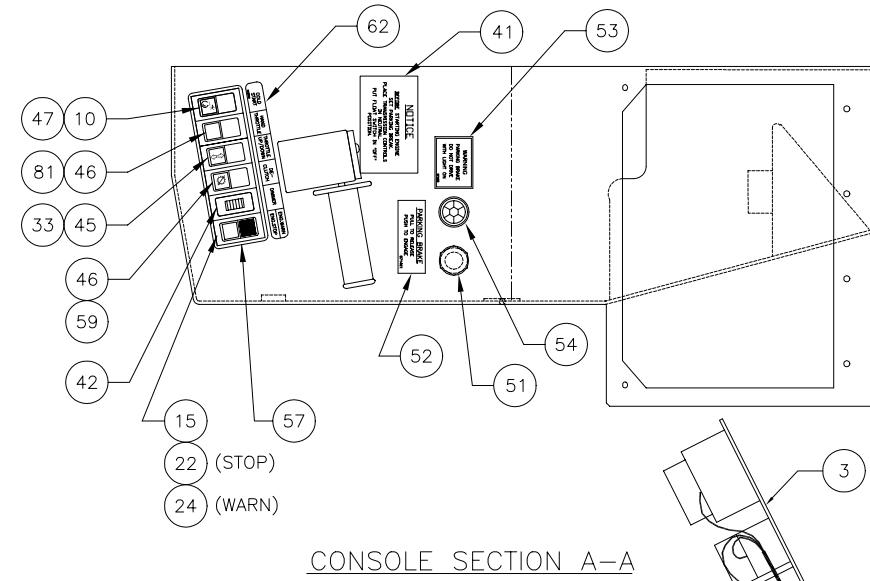

1 TORQUE BOLTS TO 195 FT LBS.
2 SEAL W/ SILICON SEALER
4 HOSE COLOR CODE CHART

VALVE PORT	HOSE COLOR CODE	ITEM NO.
P	YELLOW	69
T	BLUE	64
R	GREEN	69
L	GRAY	64
LS	-	71

STEERING MODULE PORT LOCATIONS

ROUTE FLAT AGAINST CAB BOTTOM OVER HINGE.