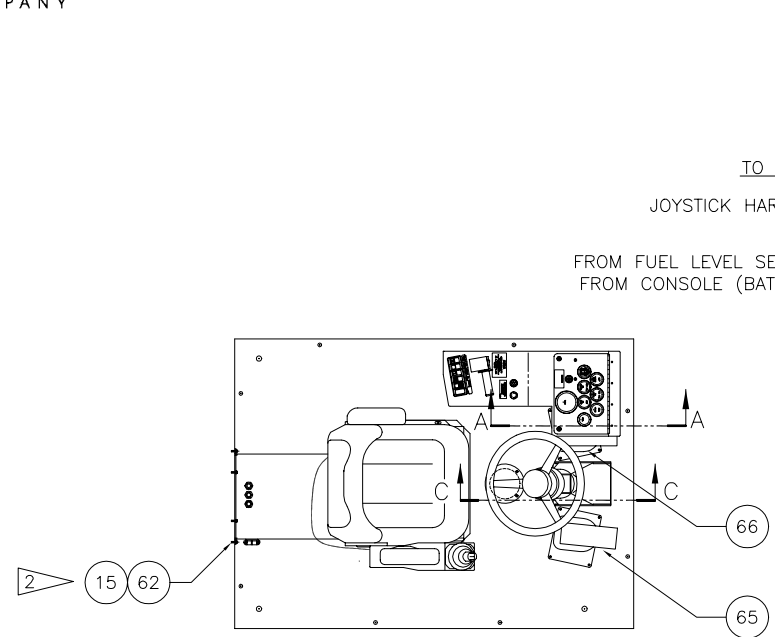

1 TORQUE BOLTS TO 195 FT LBS.
2 SEAL W/ SILICON SEALER
4 HOSE COLOR CODE CHART

VALVE PORT	HOSE COLOR CODE	ITEM NO.
P	YELLOW	69
T	BLUE	64
R	GREEN	69
L	GRAY	64
LS	-	71

STEERING MODULE PORT LOCATIONS

ROUTE FLAT AGAINST CAB BOTTOM OVER HINGE.