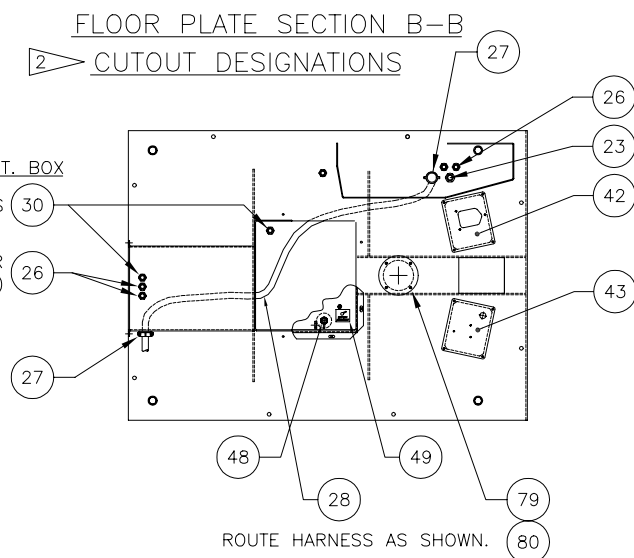

1 TORQUE BOLTS TO 195 FT LBS.
2 SEAL W/ SILICON SEALER
4 HOSE COLOR CODE CHART

VALVE PORT	HOSE COLOR CODE	ITEM NO.
P	YELLOW	69
T	BLUE	64
R	GREEN	69
L	GRAY	64
LS	-	71

STEERING MODULE PORT LOCATIONS

ROUTE FLAT AGAINST CAB BOTTOM OVER HINGE.