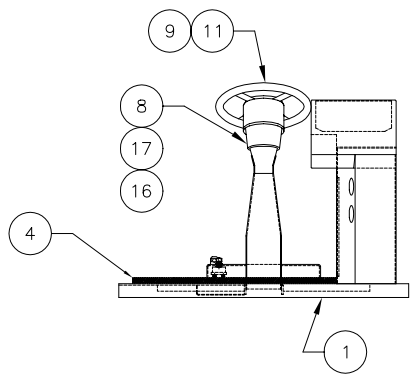

1 TORQUE BOLTS TO 195 FT LBS.
2 SEAL W/ SILICON SEALER
4 HOSE COLOR CODE CHART

VALVE PORT	HOSE COLOR CODE	ITEM NO.
P	YELLOW	69
T	BLUE	64
R	GREEN	69
L	GRAY	64
LS	-	71

STEERING MODULE PORT LOCATIONS

ROUTE FLAT AGAINST CAB BOTTOM OVER HINGE.