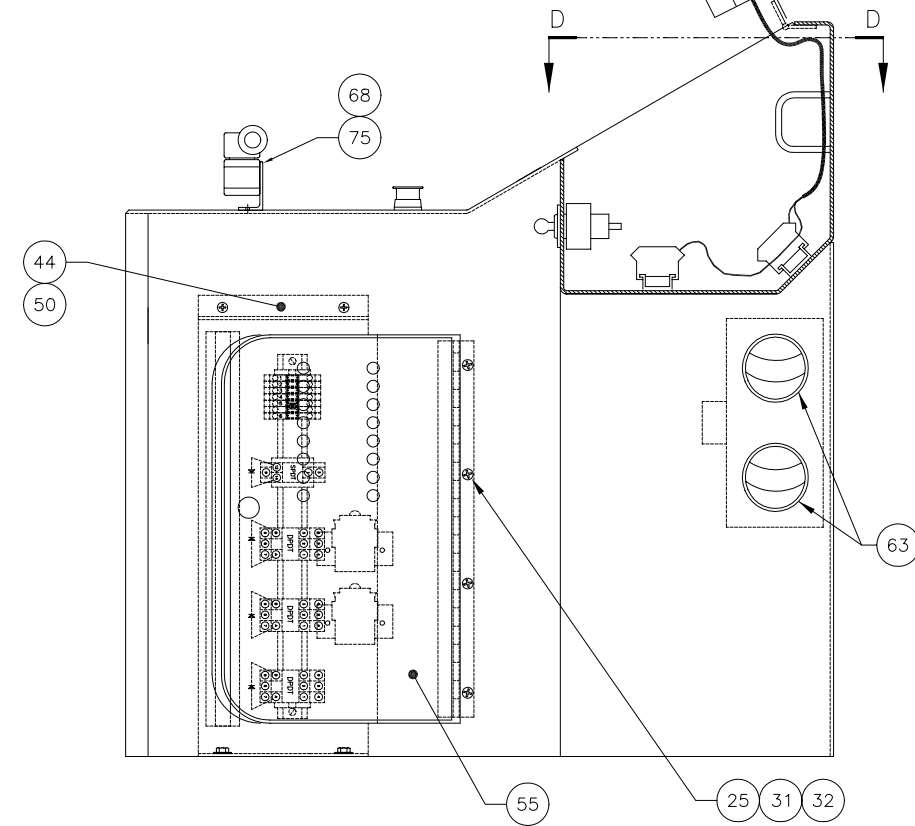

1 TORQUE BOLTS TO 195 FT LBS.
2 SEAL W/ SILICON SEALER
4 HOSE COLOR CODE CHART

VALVE PORT	HOSE COLOR CODE	ITEM NO.
P	YELLOW	69
T	BLUE	64
R	GREEN	69
L	GRAY	64
LS	-	71

STEERING MODULE PORT LOCATIONS

ROUTE FLAT AGAINST CAB BOTTOM OVER HINGE.