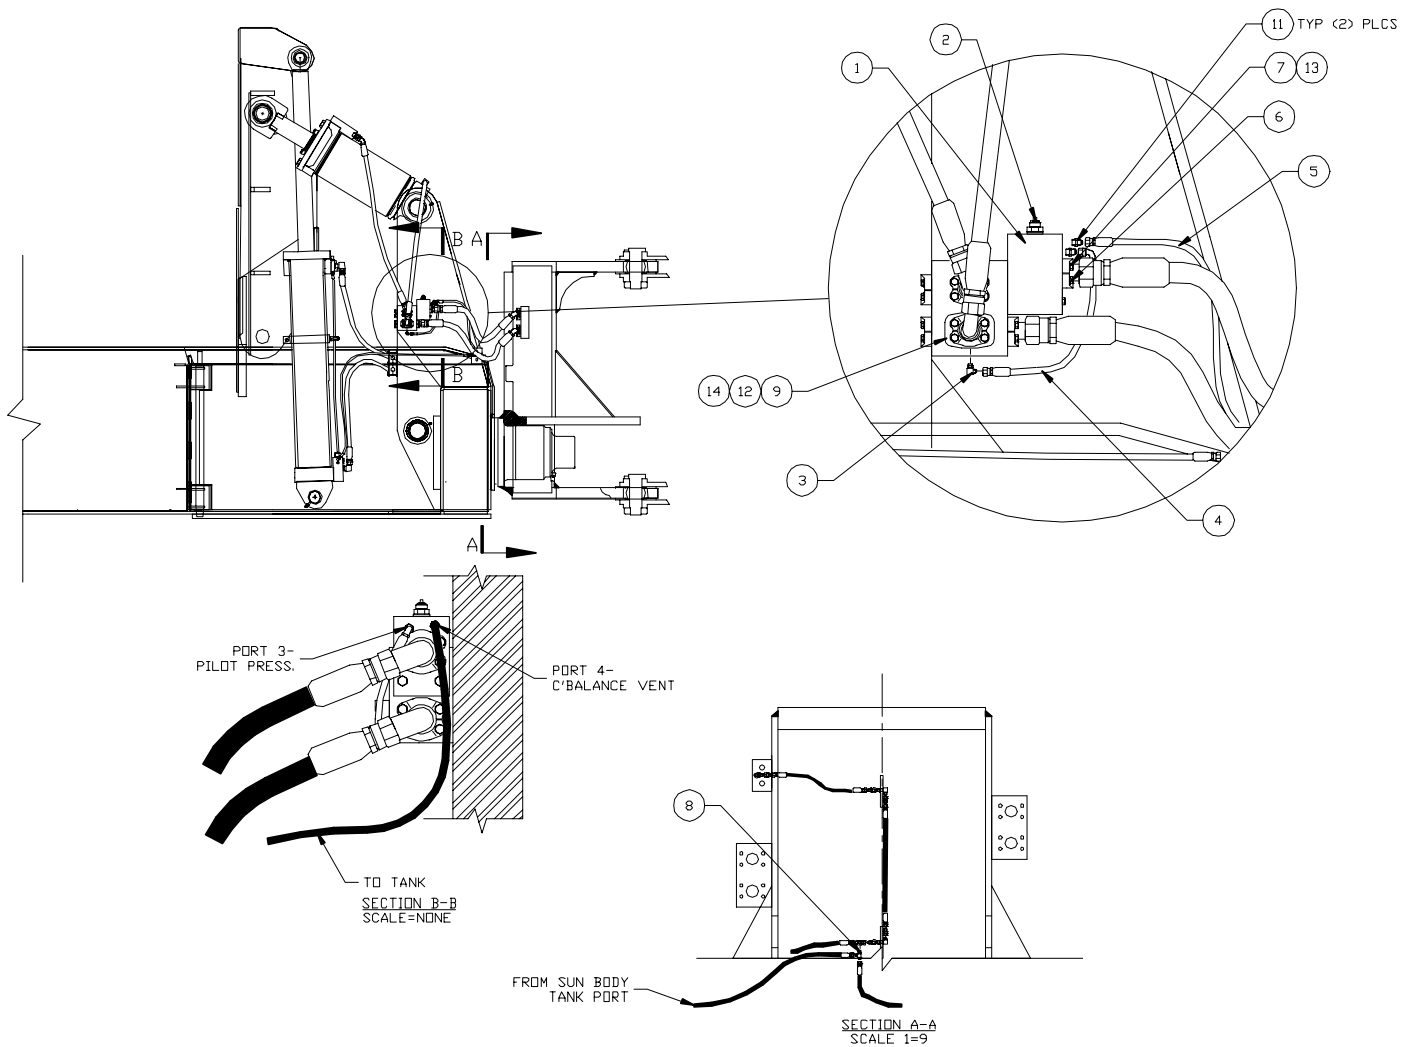

Tilt Cylinder Load Locks

| Item | Part No.      | Qty | Description                     | Item | Part No.  | Qty | Description         |
|------|---------------|-----|---------------------------------|------|-----------|-----|---------------------|
|      | <b>579096</b> |     | <b>Tilt Cylinder Load Locks</b> |      |           |     |                     |
| 1    | 247221        | 1   | . Valve Body                    | 7    | R13801834 | 2   | . Capscrew          |
| 2    | 245919        | 2   | . Cartridge, Valve              | 8    | 211562    | 1   | . Fitting, Te       |
| 3    | 11860         | 1   | . Fitting, El                   | 9    | 521926    | 1   | . Flange,Gauge Port |
| 4    | 246808        | 1   | . Hose Assembly                 | 11   | 211560    | 2   | . Fitting, St       |
| 5    | 231397        | 1   | . Hose Assembly                 | 12   | 203446    | 1   | . O-Ring            |
| 6    | R13801839     | 2   | . Capscrew                      | 13   | 203443    | 1   | . O-Ring            |
|      |               |     |                                 | 14   | R13811042 | 4   | . Capscrew          |