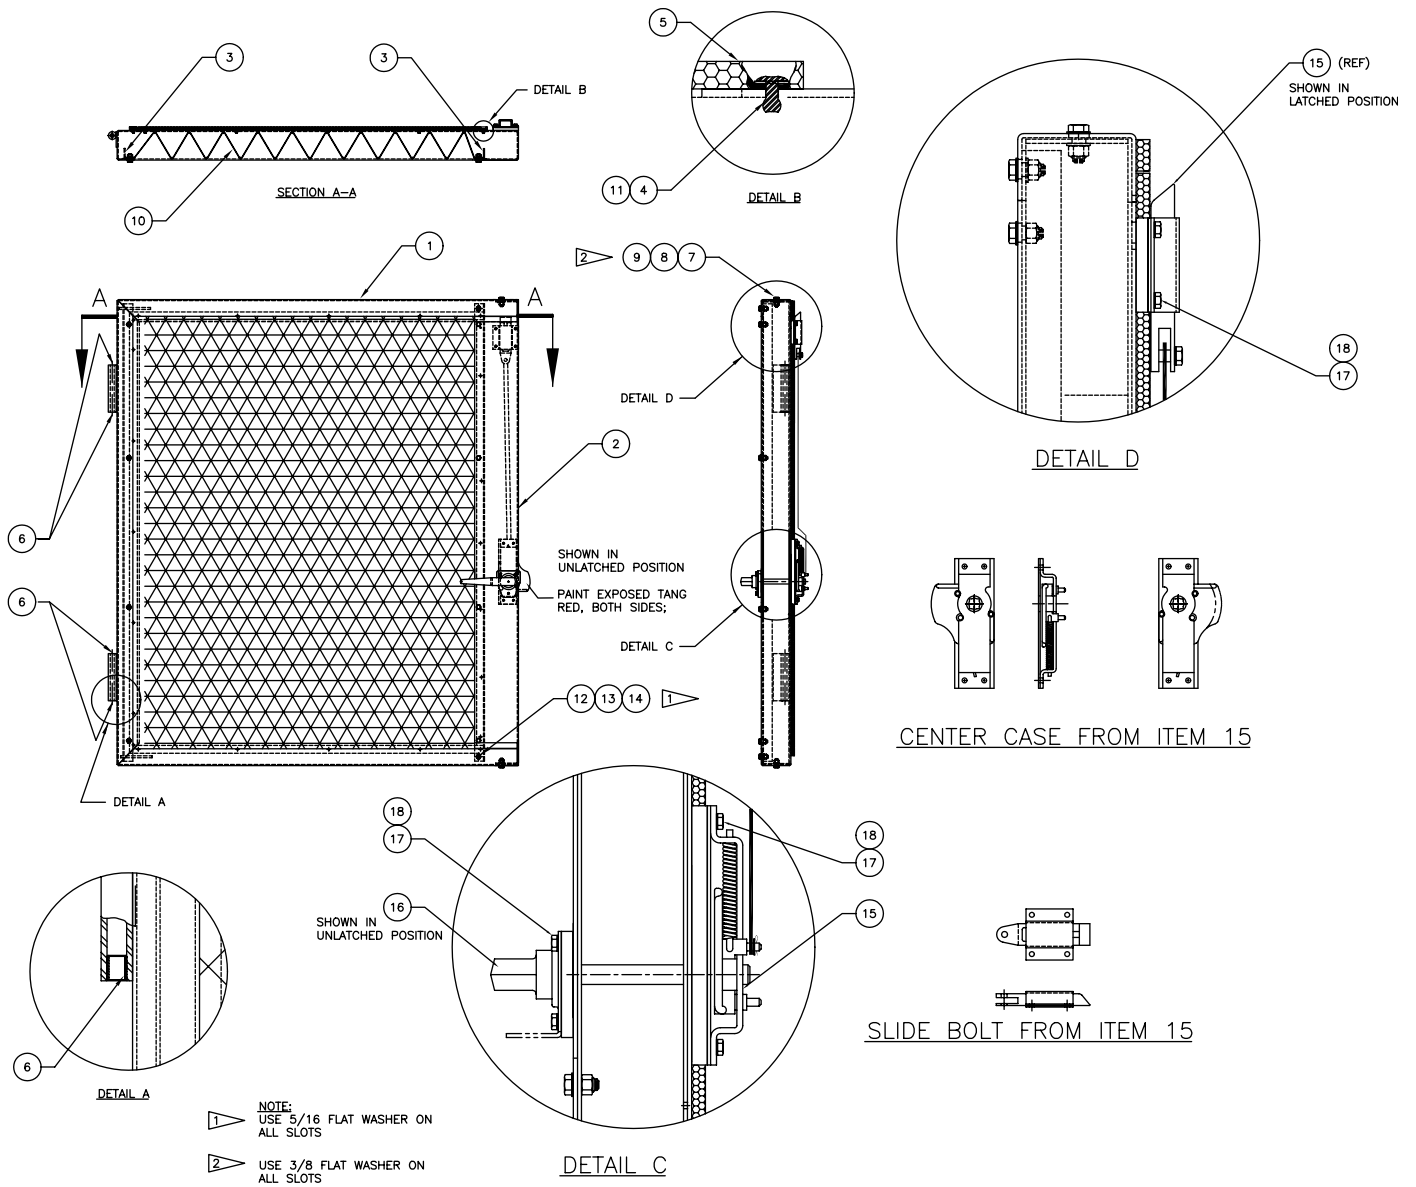

Door Screen Assembly

Item	Part No.	Qty	Description	Item	Part No.	Qty	Description
	579036		Door Screen Assembly				
1	579038	1	. Frame, Door	10	568716	1	. Screen,Wire
2	579092	1	. Frame,Door RH	11	234197	19	. Washer, Flat
3	569319	2	. Angle Assembly	12	201599	10	. Capscrew
4	243588	19	. Rivet, Pop	13	00103340	2	. Washer, Flat
5	200301	15'	. Molding	14	201566	10	. Washer, Lock
6	500553	4	. Bush	15	606219	1	. Latch Assembly
7	230282	2	. Washer, Flat	16	247165	1	. Handle, Drop
8	201604	2	. Capscrew	17	R13810991	15	. Capscrew
9	223654	4	. Nut, Esna	18	R13812512	15	. Washer, Lock