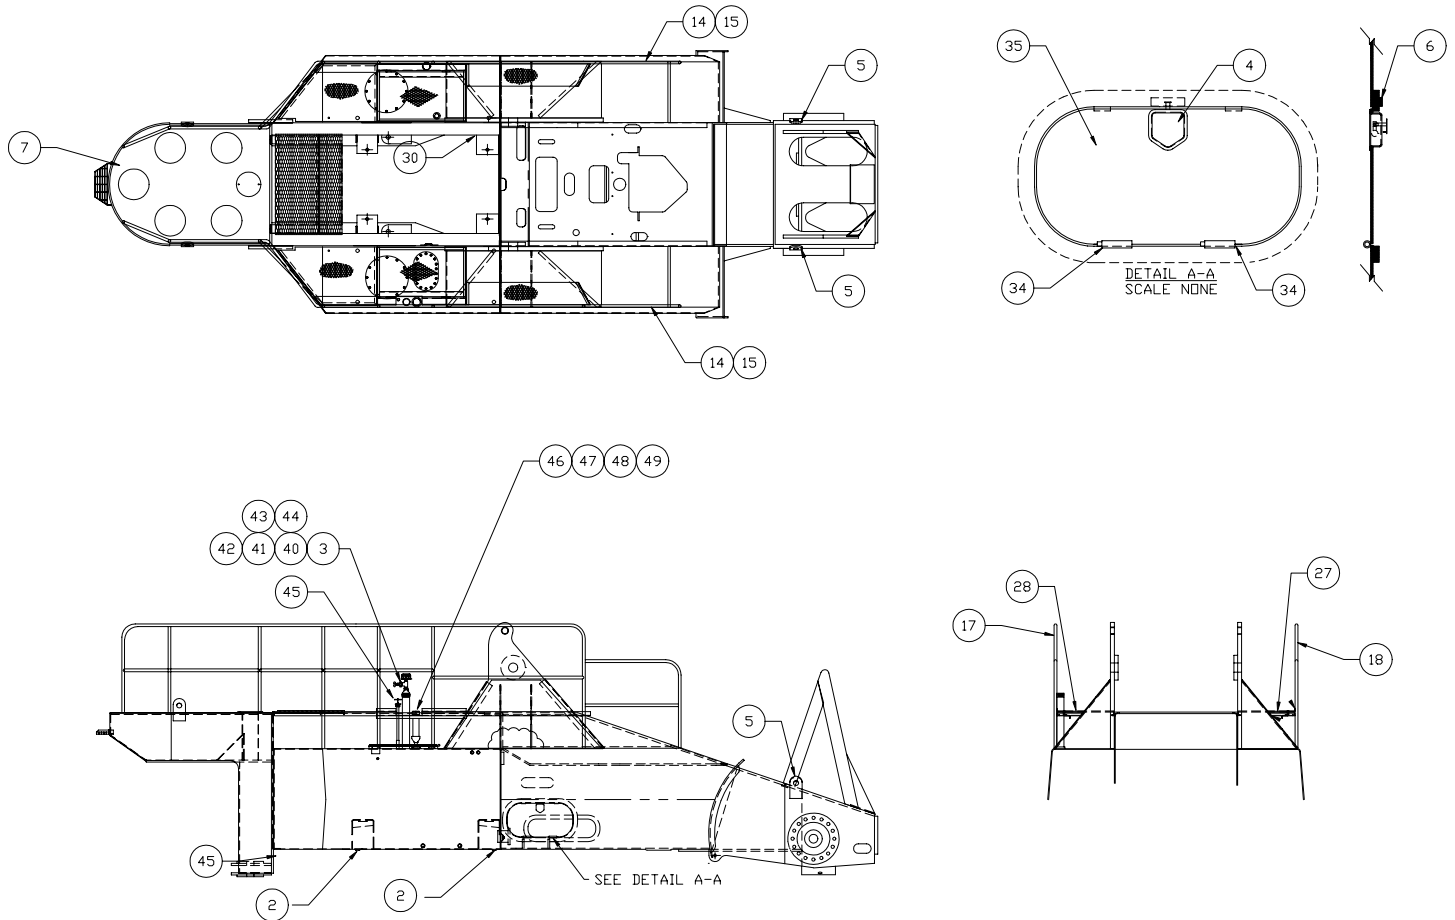

Chassis Assembly

Item	Part No.	Qty	Description	Item	Part No.	Qty	Description
	578231		Chassis Assembly	45	561108	1	. Dipstick Assembly
2	201319	4	. Plug, Magnetic	46	227953	1	. Fitting, St
3	209509	1	. Fitting, St	47	561748	1	. Pipe Assembly
4	236307	2	. Handle, Drop 'T'	48	237707	1	. Strainer, Return Line
7	* 578233	1	. Chassis, Rear	49	221265	1	. Nipple, Pipe
34	551380	4	. Hinge Assembly				* See Separate Coverage
35	560101	2	. Door, Tank				
40	224744	1	. Breather Assembly				
41	209159	1	. Fitting, Te				
42	209505	1	. Fitting, St				
43	211398	1	. Draincock				
44	27122	1	. Bushing, Reducer				