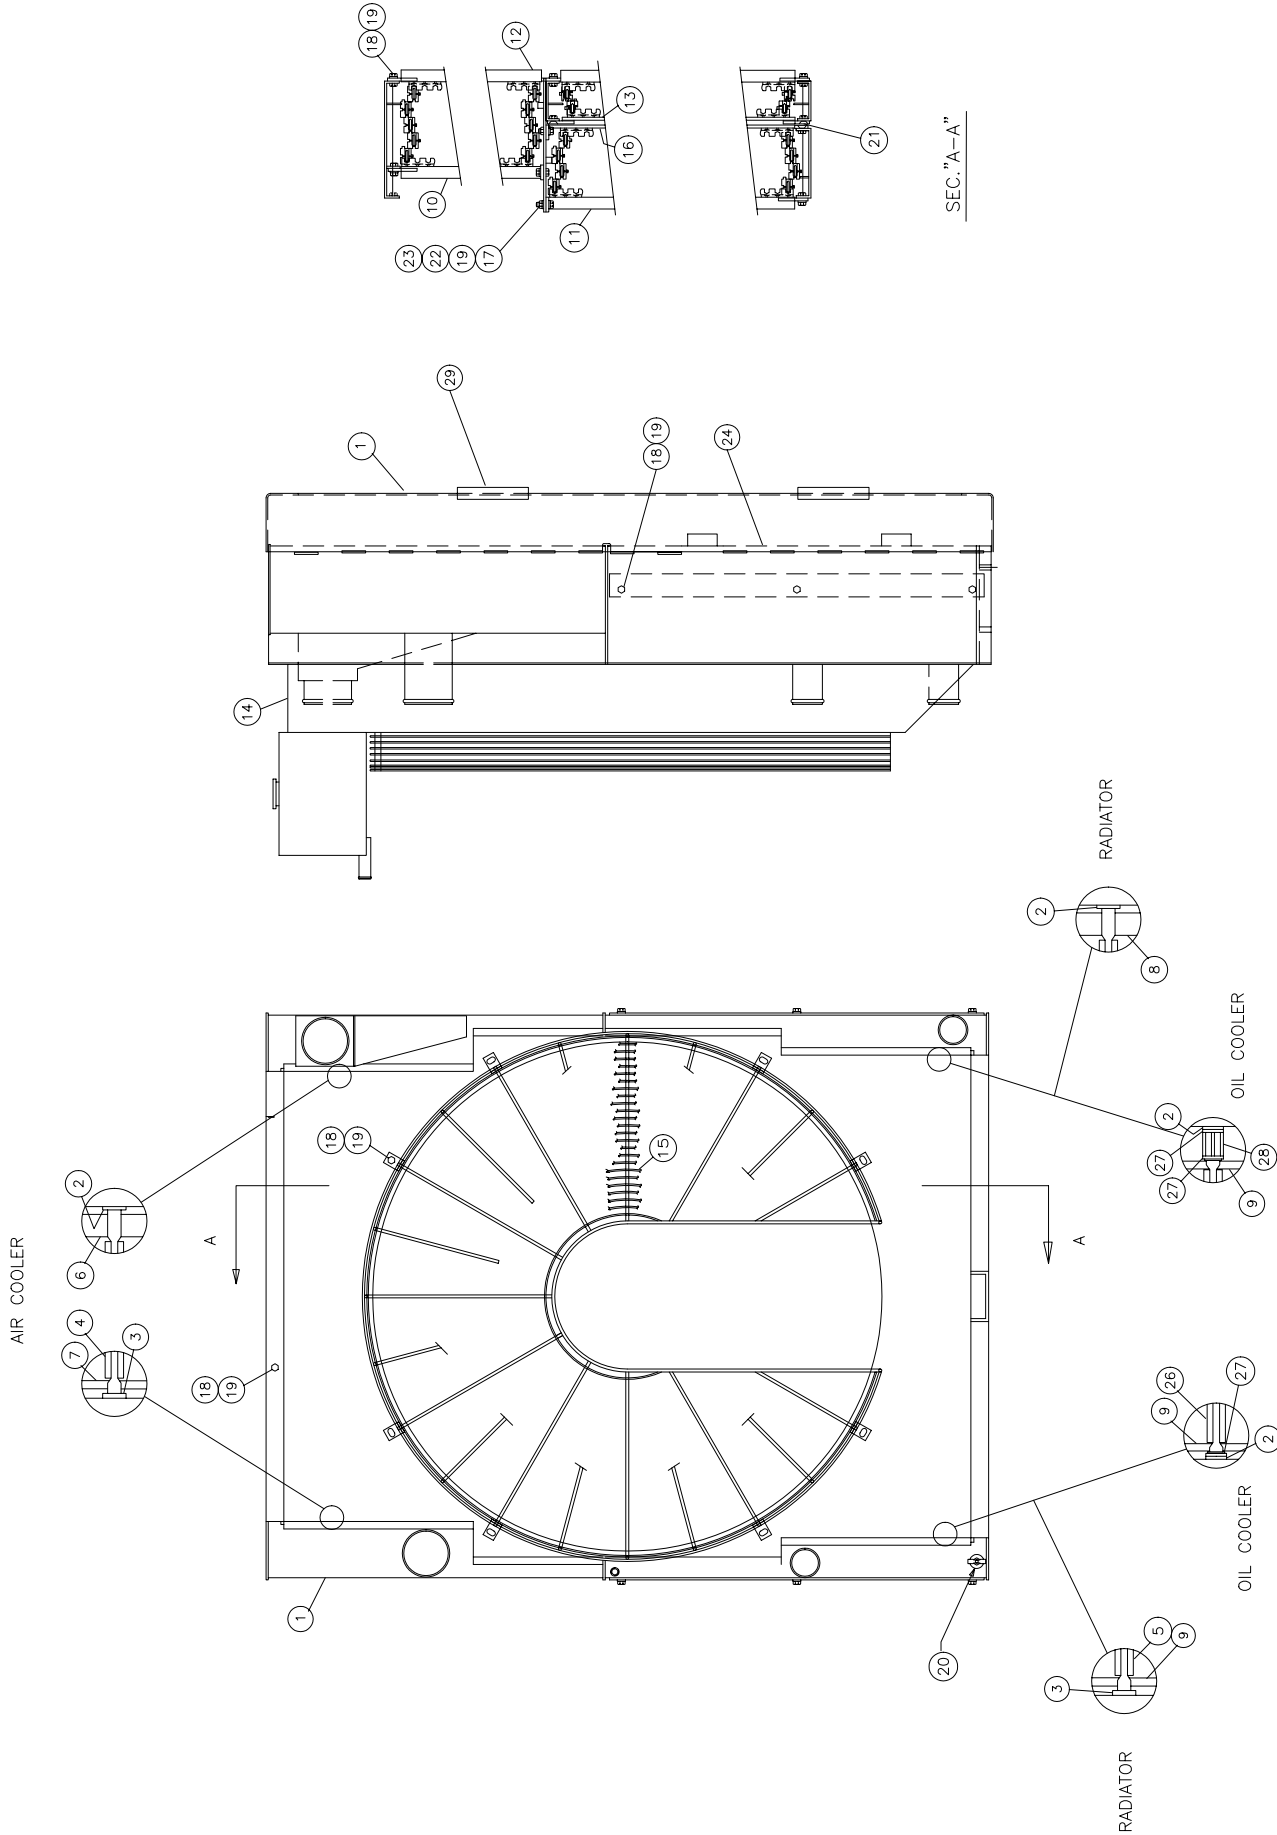

Radiator/Oil Cooler/Aftercooler Assembly

Radiator/Oil Cooler/Aftercooler Assembly

Item	Part No.	Qty	Description	Item	Part No.	Qty	Description
	243341		Radiator/Oil Cooler/Aftercooler Assy				
1	578164	1	. Frame, Radiator/Aftercooler	17	*a 222600	2	. Capscrew
2	*a*b 226663	410	. Seal	18	*a 201604	36	. Capscrew
3	*a 226664	280	. Seal	19	*a R13806869	38	. Washer
4	*a 243651	145	. Tube	20	*a R13803843	1	. Petcock
5	*a 243652	135	. Tube	21	*a*b 229959	6	. Machine Screw
6	*a 227510	1	. Felt, Baffle	22	*a 201567	2	. Washer, Spring lock
7	*a 227511	1	. Felt, Baffle	23	*a 231106	2	. Nut
8	*a 227510	1	. Felt, Baffle	24	*b - - - - -	1	. Frame, Oil Cooler
9	*a*b 227511	3	. Felt, Baffle	25	243655	1	. Surge Tank Assembly (Not Illustrated)
10	*a - - - - -	1	. Support Bar	26	*b 243656	65	. Tube
11	*a - - - - -	1	. Support Bar	27	*b 243657	195	. Washer, Copper
12	*a - - - - -	1	. Support Bar	28	*b 240776	65	. Tube Retainer
13	*b - - - - -	1	. Support Bar	29	568558	2	. Tube
14	243653	1	. Fan Shroud				
15	243654	1	. Fan Guard				
16	*a - - - - -	1	. Support Bar				

*a Included in 245035 Radiator/Aftercooler Subassembly
*b Included in 245036 Oil Cooler Subassembly