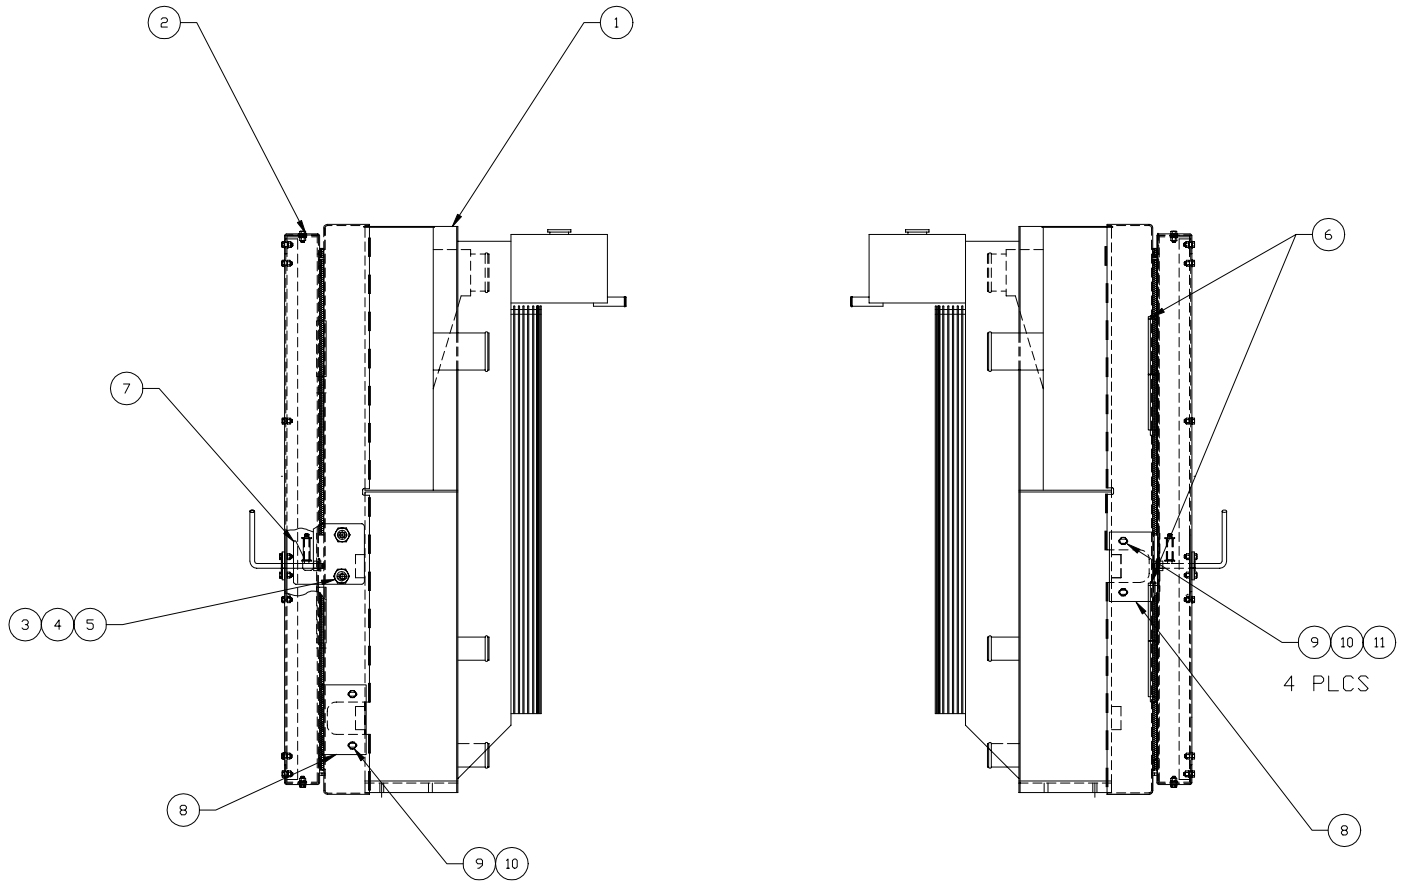

Radiator Installation

Item	Part No.	Qty	Description	Item	Part No.	Qty	Description
578191 Radiator Installation							
1	* 578197	1	. Radiator Rework	7	568565	1	. Plate,Hook
2	* 577426	1	. Door Assembly, Screen	8	578553	2	. Plate
3	224202	2	. Nut, Esna	9	201604	4	. Capscrew
4	201569	2	. Washer, Flat	10	224131	4	. Nut, Esna
5	201635	2	. Capscrew	11	223427	4	. Washer, Flat
6	578554	2	. Pin,Hinge	12	500553	4	. Bush
* See Separate Coverage							