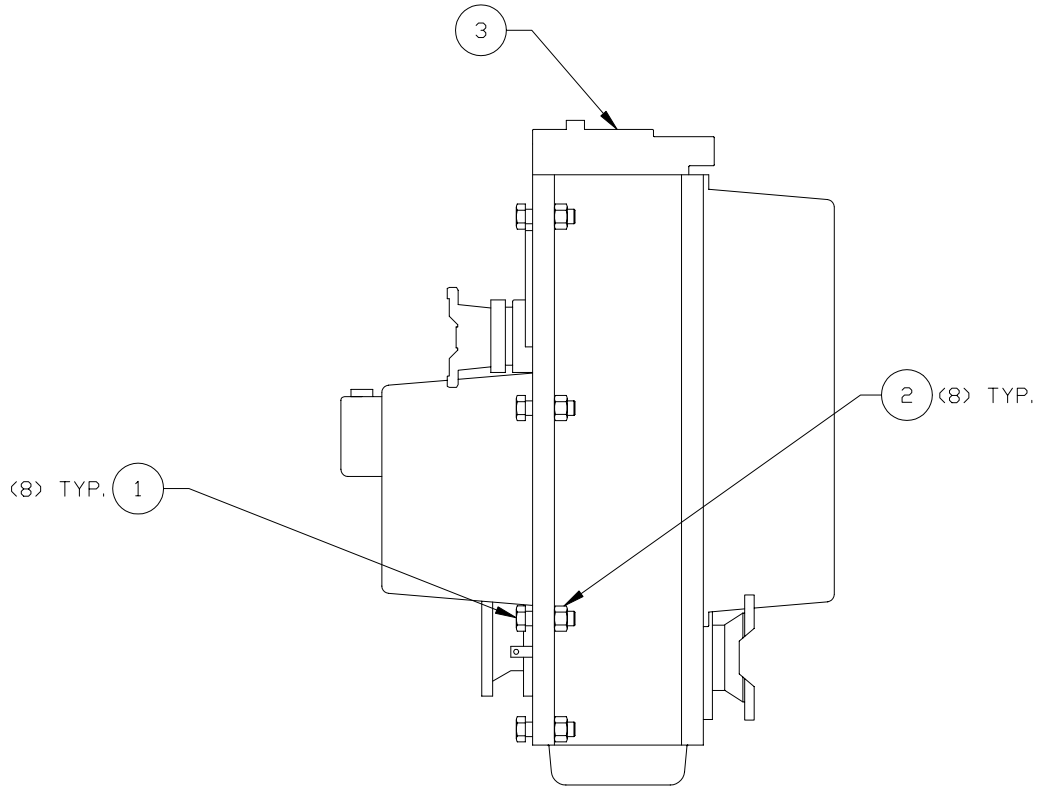

Transmission Installation

Item	Part No.	Qty	Description	Item	Part No.	Qty	Description
	578129		Transmission Installation				
1	230400	8	. Capscrew	3	* 244177	1	. Transmission
2	224129	8	. Nut, Esna		* See Separate Coverage		