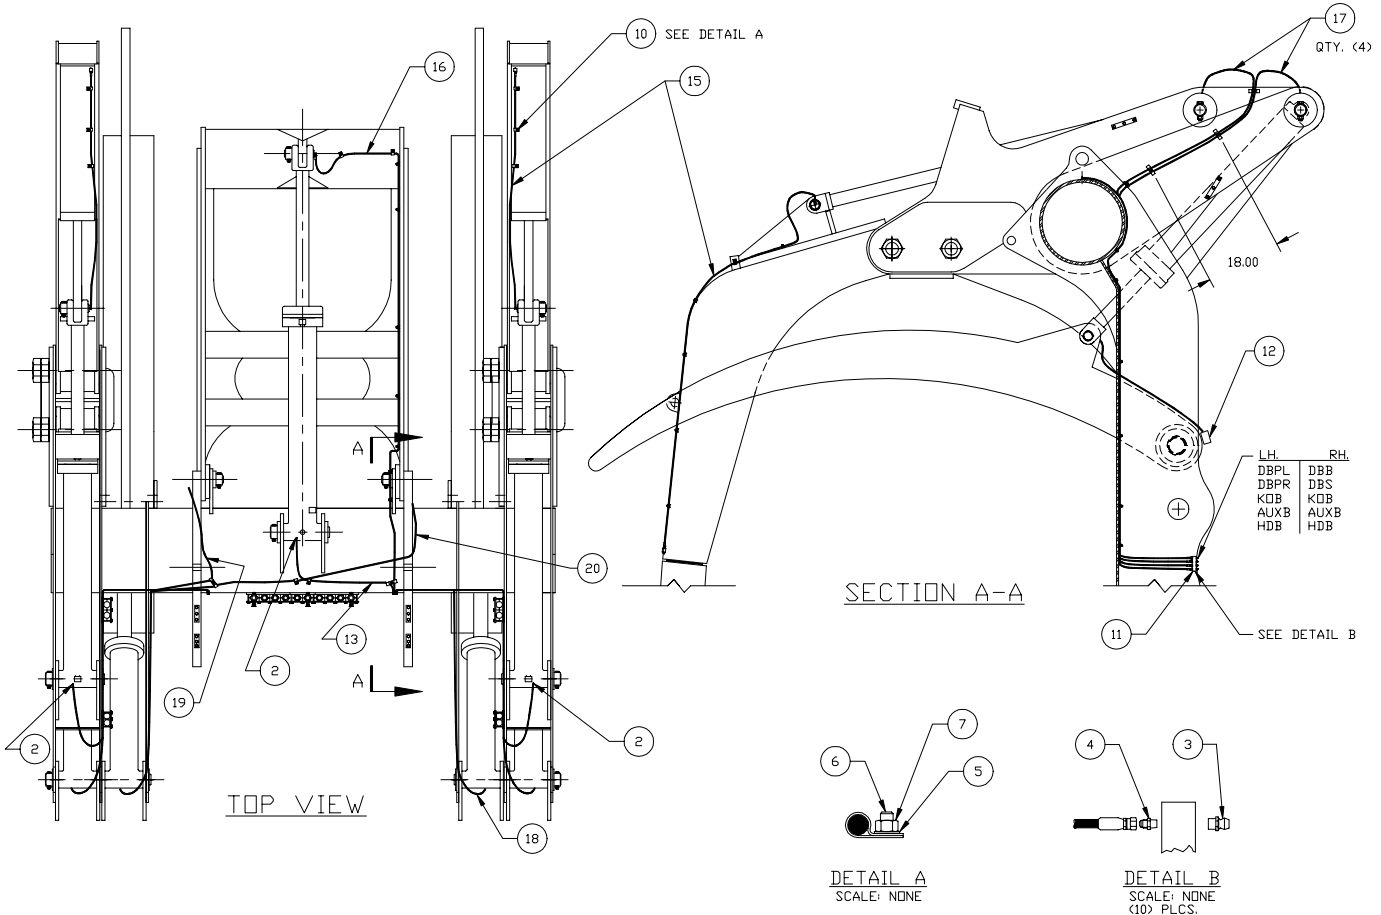

Remote Lube, Carriage

Remote Lube, Carriage

Item	Part No.	Qty	Description	Item	Part No.	Qty	Description
	578053		Remote Lube, Carriage				
1	209405	7	. Fitting	12	565020	5	. Manifold,Lube
2	209750	3	. Fitting	13	240189	1	. Hose Assembly
3	00191758	16	. Fitting	14	237817	2	. Hose Assembly
4	209752	16	. Fitting	15	227477	2	. Hose Assembly
5	230282	53	. Washer	16	240190	1	. Hose Assembly
6	236572	53	. Stud	17	240191	5	. Hose Assembly
7	223654	53	. Nut	18	239994	2	. Hose Assembly
8	209701	6	. Clamp	19	13644	1	. Hose Assembly
9	209697	6	. Clamp	20	227473	2	. Hose Assembly
10	209579	54	. Clamp				
11	564216	1	. Manifold				