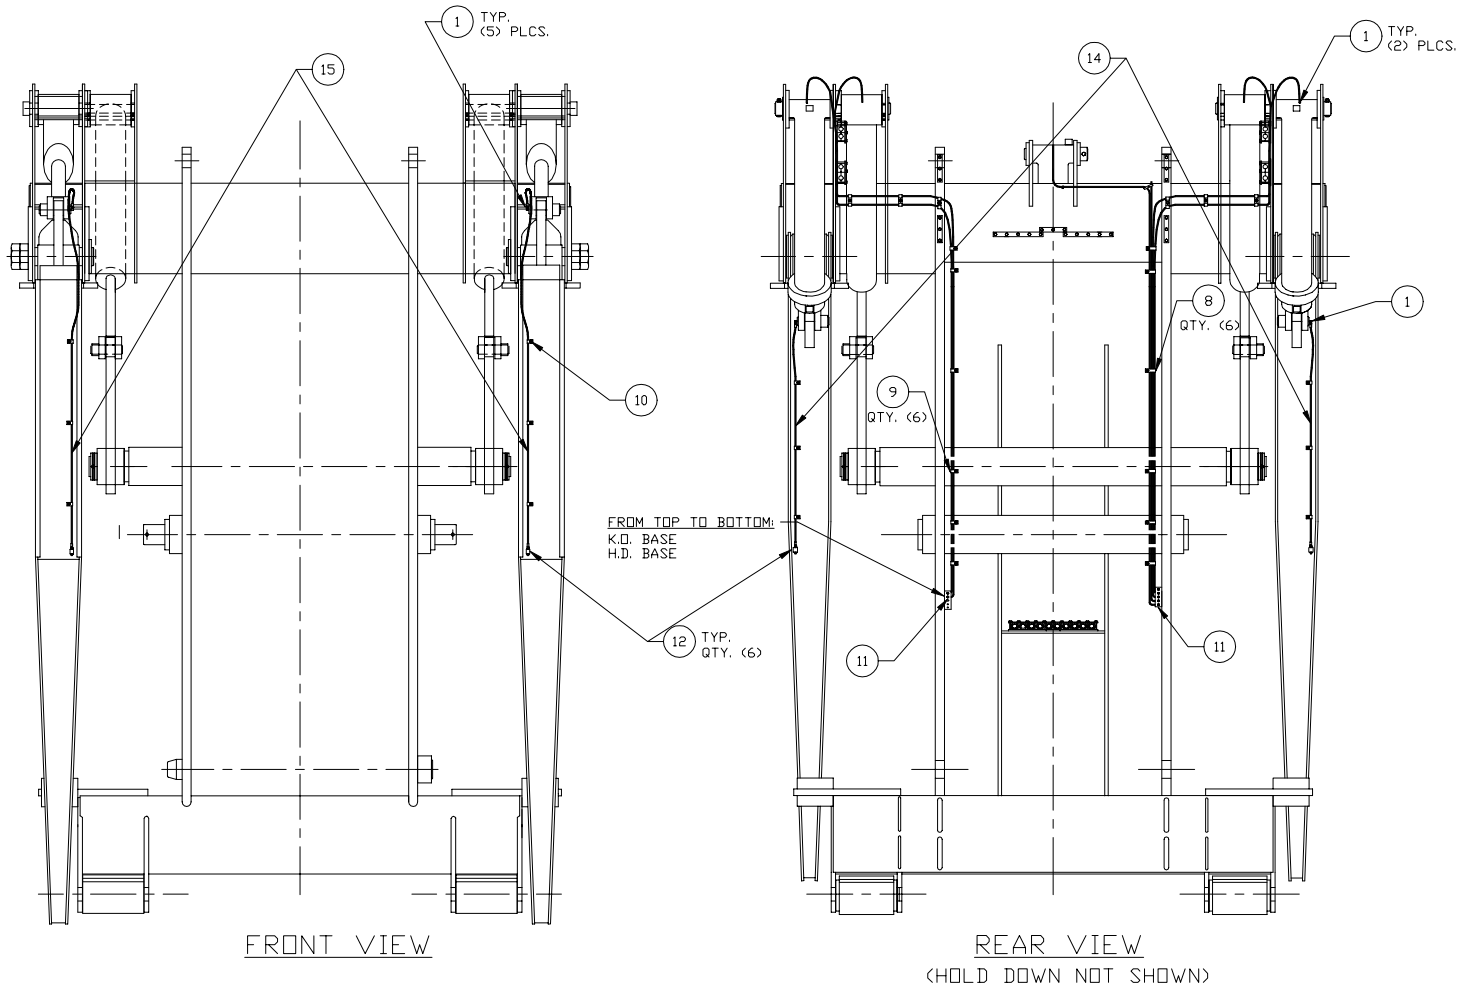

Remote Lube, Carriage

Remote Lube, Carriage

Item	Part No.	Qty	Description	Item	Part No.	Qty	Description
	578053		Remote Lube, Carriage				
1	209405	7	. Fitting	12	565020	5	. Manifold,Lube
2	209750	3	. Fitting	13	240189	1	. Hose Assembly
3	00191758	16	. Fitting	14	237817	2	. Hose Assembly
4	209752	16	. Fitting	15	227477	2	. Hose Assembly
5	230282	53	. Washer	16	240190	1	. Hose Assembly
6	236572	53	. Stud	17	240191	5	. Hose Assembly
7	223654	53	. Nut	18	239994	2	. Hose Assembly
8	209701	6	. Clamp	19	13644	1	. Hose Assembly
9	209697	6	. Clamp	20	227473	2	. Hose Assembly
10	209579	54	. Clamp				
11	564216	1	. Manifold				