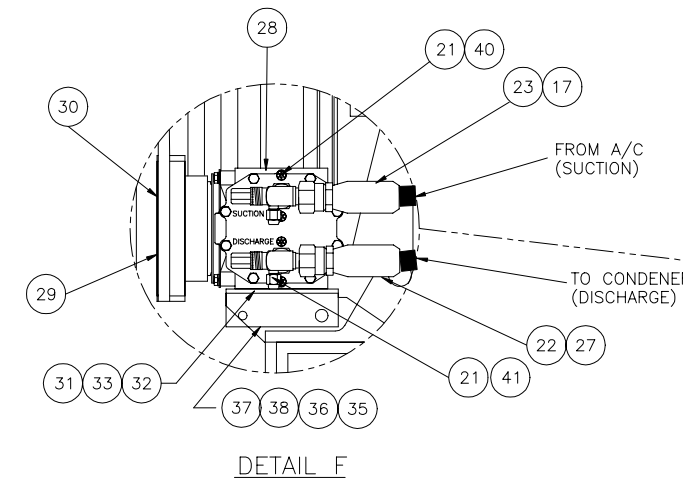

Air Conditioner/Heater Installation

Air Conditioner/Heater Installation

Item	Part No.	Qty	Description	Item	Part No.	Qty	Description
	578039		Air Conditioner/Heater Inst.				
1	* 578240	1	. Air Conditioner/Heater	33	205128	4	. Lockwasher
2	230521	10	. Capscrew	34	20304	12'	. Cord, So
3	00103339	10	. Flat Washer	35	230873	2	. Nut, Jam
5	236813	1	. Filter	36	522507	1	. Bolt
	237809	1	. Element	37	575294	1	. Bracket
7	572532	2	. Decal	38	575296	1	. Bracket
8	244773	6'	. Hose, Defroster	39	222297	8	. Stud, Weld
9	239225	2	. Clamp, Hose	39	222297	8	. Stud, Weld
10	R840286	2	. Louver	40	238548	1	. Valve, Compressor
12	219386	6'	. Wire	41	238547	1	. Valve, Compressor
13	219433	6'	. Wire	42	238538	1	. Hose End
14	219434	6'	. Wire	43	238537	1	. Hose End
15	238543	1	. Hose End	44	238728	1	. Oil, Refrigerant
16	238542	1	. Hose End	47	234868	12	. Capscrew
17	238613	20'	. Hose, Air Cond	48	223428	12	. Flat Washer
18	238611	25'	. Hose, Air Cond	49	R13802633	8	. Flat Washer
19	203190	48'	. Hose, Heater	51	578215	1	. Pad, Tap
20	201431	4	. Clamp, Hose	52	245394	1	. Elbow
21	R10664	2	. O-Ring	53	578230	1	. Tube
22	238549	1	. Hose End	54	227398	9	. Clamp
	R10663	1	. O-Ring	55	238156	1	. Connector, Wire
23	238550	1	. Hose End	56	238161	1	. Connector, Wire
	R10664	1	. O-Ring	57	R740874	5	. Pin, Female
24	223654	4	. Nut, Esna	58	R740866	5	. Pin, Male
26	* 240063	1	. A/C Condenser, Remote Mt.	59	R740867	10	. Seal, Wire
27	238612	25'	. Hose, Air Cond	60	244772	2	. Diffuser
28	238536	1	. Compressor	61	245275	10'	. Tube, Flex
29	239124	1	. Pulley	62	245498	1	. Tee, Nylon
30	230581	1	. V-Belt				
31	222600	4	. Capscrew				
32	230282	4	. Flat Washer				

* See Separate Coverage

SYSTEM DESIGNED FOR REFRIGERANT R-134A
USE REFRIGERANT OIL, P/N 238728,
FOR TOPPING OFF COMPRESSOR & HOSE ASSY. 44