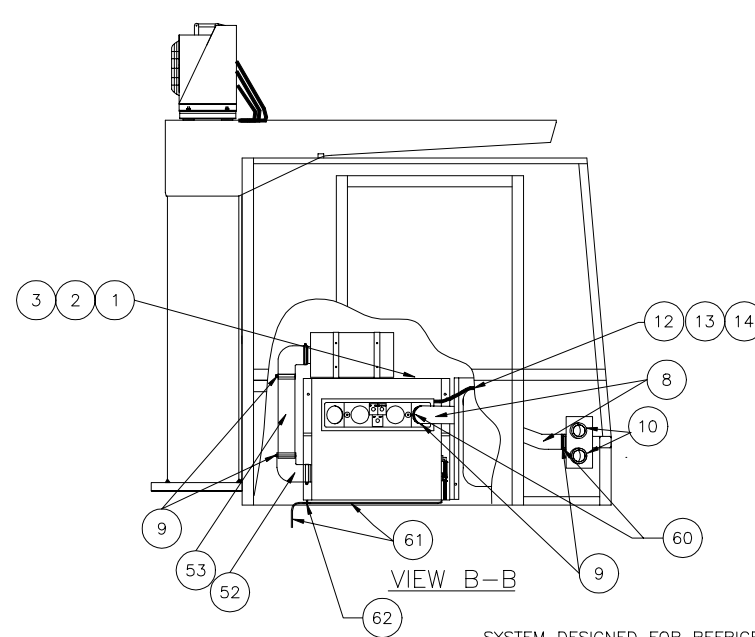

Air Conditioner/Heater Installation

Air Conditioner/Heater Installation

Item	Part No.	Qty	Description	Item	Part No.	Qty	Description
	578039		Air Conditioner/Heater Inst.				
1	* 578240	1	. Air Conditioner/Heater	33	205128	4	. Lockwasher
2	230521	10	. Capscrew	34	20304	12'	. Cord, So
3	00103339	10	. Flat Washer	35	230873	2	. Nut, Jam
5	236813	1	. Filter	36	522507	1	. Bolt
	237809	1	. Element	37	575294	1	. Bracket
7	572532	2	. Decal	38	575296	1	. Bracket
8	244773	6'	. Hose, Defroster	39	222297	8	. Stud, Weld
9	239225	2	. Clamp, Hose	39	222297	8	. Stud, Weld
10	R840286	2	. Louver	40	238548	1	. Valve, Compressor
12	219386	6'	. Wire	41	238547	1	. Valve, Compressor
13	219433	6'	. Wire	42	238538	1	. Hose End
14	219434	6'	. Wire	43	238537	1	. Hose End
15	238543	1	. Hose End	44	238728	1	. Oil, Refrigerant
16	238542	1	. Hose End	47	234868	12	. Capscrew
17	238613	20'	. Hose, Air Cond	48	223428	12	. Flat Washer
18	238611	25'	. Hose, Air Cond	49	R13802633	8	. Flat Washer
19	203190	48'	. Hose, Heater	51	578215	1	. Pad, Tap
20	201431	4	. Clamp, Hose	52	245394	1	. Elbow
21	R10664	2	. O-Ring	53	578230	1	. Tube
22	238549	1	. Hose End	54	227398	9	. Clamp
	R10663	1	. O-Ring	55	238156	1	. Connector, Wire
23	238550	1	. Hose End	56	238161	1	. Connector, Wire
	R10664	1	. O-Ring	57	R740874	5	. Pin, Female
24	223654	4	. Nut, Esna	58	R740866	5	. Pin, Male
26	* 240063	1	. A/C Condenser, Remote Mt.	59	R740867	10	. Seal, Wire
27	238612	25'	. Hose, Air Cond	60	244772	2	. Diffuser
28	238536	1	. Compressor	61	245275	10'	. Tube, Flex
29	239124	1	. Pulley	62	245498	1	. Tee, Nylon
30	230581	1	. V-Belt				
31	222600	4	. Capscrew				
32	230282	4	. Flat Washer				

* See Separate Coverage

SYSTEM DESIGNED FOR REFRIGERANT R-134A
USE REFRIGERANT OIL, P/N 238728,
FOR TOPPING OFF COMPRESSOR & HOSE ASSY. 44