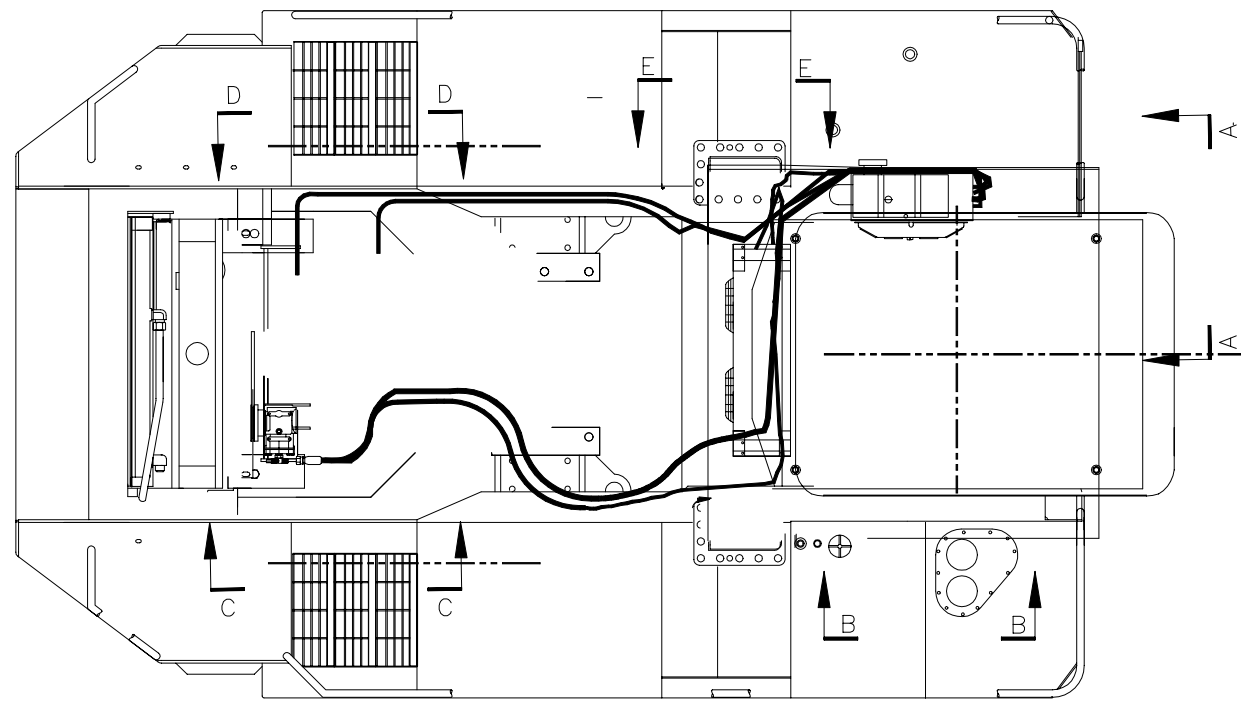

Air Conditioner/Heater Installation

Air Conditioner/Heater Installation

Item	Part No.	Qty	Description	Item	Part No.	Qty	Description
	578039		Air Conditioner/Heater Inst.				
1	* 578240	1	. Air Conditioner/Heater	33	205128	4	. Lockwasher
2	230521	10	. Capscrew	34	20304	12'	. Cord, So
3	00103339	10	. Flat Washer	35	230873	2	. Nut, Jam
5	236813	1	. Filter	36	522507	1	. Bolt
	237809	1	. Element	37	575294	1	. Bracket
7	572532	2	. Decal	38	575296	1	. Bracket
8	244773	6'	. Hose, Defroster	39	222297	8	. Stud, Weld
9	239225	2	. Clamp, Hose	39	222297	8	. Stud, Weld
10	R840286	2	. Louver	40	238548	1	. Valve, Compressor
12	219386	6'	. Wire	41	238547	1	. Valve, Compressor
13	219433	6'	. Wire	42	238538	1	. Hose End
14	219434	6'	. Wire	43	238537	1	. Hose End
15	238543	1	. Hose End	44	238728	1	. Oil, Refrigerant
16	238542	1	. Hose End	47	234868	12	. Capscrew
17	238613	20'	. Hose, Air Cond	48	223428	12	. Flat Washer
18	238611	25'	. Hose, Air Cond	49	R13802633	8	. Flat Washer
19	203190	48'	. Hose, Heater	51	578215	1	. Pad, Tap
20	201431	4	. Clamp, Hose	52	245394	1	. Elbow
21	R10664	2	. O-Ring	53	578230	1	. Tube
22	238549	1	. Hose End	54	227398	9	. Clamp
	R10663	1	. O-Ring	55	238156	1	. Connector, Wire
23	238550	1	. Hose End	56	238161	1	. Connector, Wire
	R10664	1	. O-Ring	57	R740874	5	. Pin, Female
24	223654	4	. Nut, Esna	58	R740866	5	. Pin, Male
26	* 240063	1	. A/C Condenser, Remote Mt.	59	R740867	10	. Seal, Wire
27	238612	25'	. Hose, Air Cond	60	244772	2	. Diffuser
28	238536	1	. Compressor	61	245275	10'	. Tube, Flex
29	239124	1	. Pulley	62	245498	1	. Tee, Nylon
30	230581	1	. V-Belt				
31	222600	4	. Capscrew				
32	230282	4	. Flat Washer				

* See Separate Coverage

SYSTEM DESIGNED FOR REFRIGERANT R-134A
USE REFRIGERANT OIL, P/N 238728,
FOR TOPPING OFF COMPRESSOR & HOSE ASSY. 44