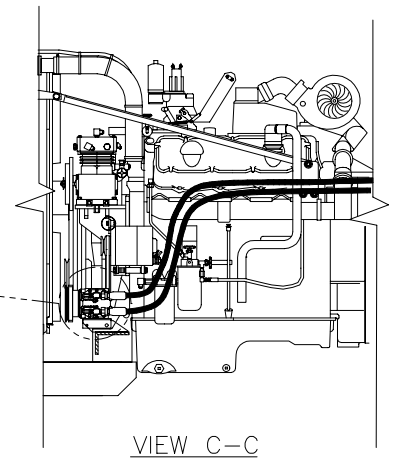

Air Conditioner/Heater Installation

Air Conditioner/Heater Installation

Item	Part No.	Qty	Description	Item	Part No.	Qty	Description
	578039		Air Conditioner/Heater Inst.				
1	* 578240	1	. Air Conditioner/Heater	33	205128	4	. Lockwasher
2	230521	10	. Capscrew	34	20304	12'	. Cord, So
3	00103339	10	. Flat Washer	35	230873	2	. Nut, Jam
5	236813	1	. Filter	36	522507	1	. Bolt
	237809	1	. Element	37	575294	1	. Bracket
7	572532	2	. Decal	38	575296	1	. Bracket
8	244773	6'	. Hose, Defroster	39	222297	8	. Stud, Weld
9	239225	2	. Clamp, Hose	39	222297	8	. Stud, Weld
10	R840286	2	. Louver	40	238548	1	. Valve, Compressor
12	219386	6'	. Wire	41	238547	1	. Valve, Compressor
13	219433	6'	. Wire	42	238538	1	. Hose End
14	219434	6'	. Wire	43	238537	1	. Hose End
15	238543	1	. Hose End	44	238728	1	. Oil, Refrigerant
16	238542	1	. Hose End	47	234868	12	. Capscrew
17	238613	20'	. Hose, Air Cond	48	223428	12	. Flat Washer
18	238611	25'	. Hose, Air Cond	49	R13802633	8	. Flat Washer
19	203190	48'	. Hose, Heater	51	578215	1	. Pad, Tap
20	201431	4	. Clamp, Hose	52	245394	1	. Elbow
21	R10664	2	. O-Ring	53	578230	1	. Tube
22	238549	1	. Hose End	54	227398	9	. Clamp
	R10663	1	. O-Ring	55	238156	1	. Connector, Wire
23	238550	1	. Hose End	56	238161	1	. Connector, Wire
	R10664	1	. O-Ring	57	R740874	5	. Pin, Female
24	223654	4	. Nut, Esna	58	R740866	5	. Pin, Male
26	* 240063	1	. A/C Condenser, Remote Mt.	59	R740867	10	. Seal, Wire
27	238612	25'	. Hose, Air Cond	60	244772	2	. Diffuser
28	238536	1	. Compressor	61	245275	10'	. Tube, Flex
29	239124	1	. Pulley	62	245498	1	. Tee, Nylon
30	230581	1	. V-Belt				
31	222600	4	. Capscrew				
32	230282	4	. Flat Washer				

* See Separate Coverage

SYSTEM DESIGNED FOR REFRIGERANT R-134A
USE REFRIGERANT OIL, P/N 238728,
FOR TOPPING OFF COMPRESSOR & HOSE ASSY. 44