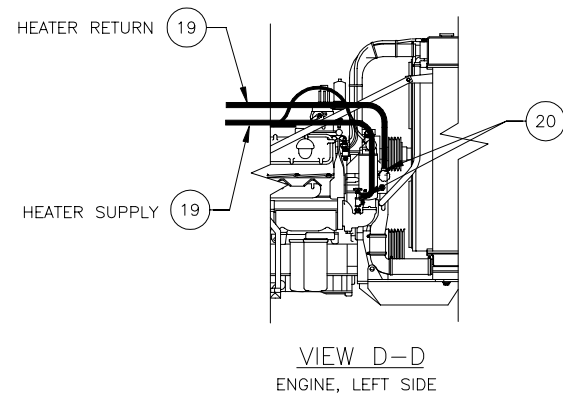

Air Conditioner/Heater Installation

Item	Part No.	Qty	Description	Item	Part No.	Qty	Description
	578039		Air Conditioner/Heater Inst.				
1	* 578240	1	. Air Conditioner/Heater	33	205128	4	. Lockwasher
2	230521	10	. Capscrew	34	20304	12'	. Cord, So
3	00103339	10	. Flat Washer	35	230873	2	. Nut, Jam
5	236813	1	. Filter	36	522507	1	. Bolt
	237809	1	. Element	37	575294	1	. Bracket
7	572532	2	. Decal	38	575296	1	. Bracket
8	244773	6'	. Hose, Defroster	39	222297	8	. Stud, Weld
9	239225	2	. Clamp, Hose	39	222297	8	. Stud, Weld
10	R840286	2	. Louver	40	238548	1	. Valve, Compressor
12	219386	6'	. Wire	41	238547	1	. Valve, Compressor
13	219433	6'	. Wire	42	238538	1	. Hose End
14	219434	6'	. Wire	43	238537	1	. Hose End
15	238543	1	. Hose End	44	238728	1	. Oil, Refrigerant
16	238542	1	. Hose End	47	234868	12	. Capscrew
17	238613	20'	. Hose, Air Cond	48	223428	12	. Flat Washer
18	238611	25'	. Hose, Air Cond	49	R13802633	8	. Flat Washer
19	203190	48'	. Hose, Heater	51	578215	1	. Pad, Tap
20	201431	4	. Clamp, Hose	52	245394	1	. Elbow
21	R10664	2	. O-Ring	53	578230	1	. Tube
22	238549	1	. Hose End	54	227398	9	. Clamp
	R10663	1	. O-Ring	55	238156	1	. Connector, Wire
23	238550	1	. Hose End	56	238161	1	. Connector, Wire
	R10664	1	. O-Ring	57	R740874	5	. Pin, Female
24	223654	4	. Nut, Esna	58	R740866	5	. Pin, Male
26	* 240063	1	. A/C Condenser, Remote Mt.	59	R740867	10	. Seal, Wire
27	238612	25'	. Hose, Air Cond	60	244772	2	. Diffuser
28	238536	1	. Compressor	61	245275	10'	. Tube, Flex
29	239124	1	. Pulley	62	245498	1	. Tee, Nylon
30	230581	1	. V-Belt				
31	222600	4	. Capscrew				
32	230282	4	. Flat Washer				

* See Separate Coverage

SYSTEM DESIGNED FOR REFRIGERANT R-134A
USE REFRIGERANT OIL, P/N 238728,
FOR TOPPING OFF COMPRESSOR & HOSE ASSY. 44