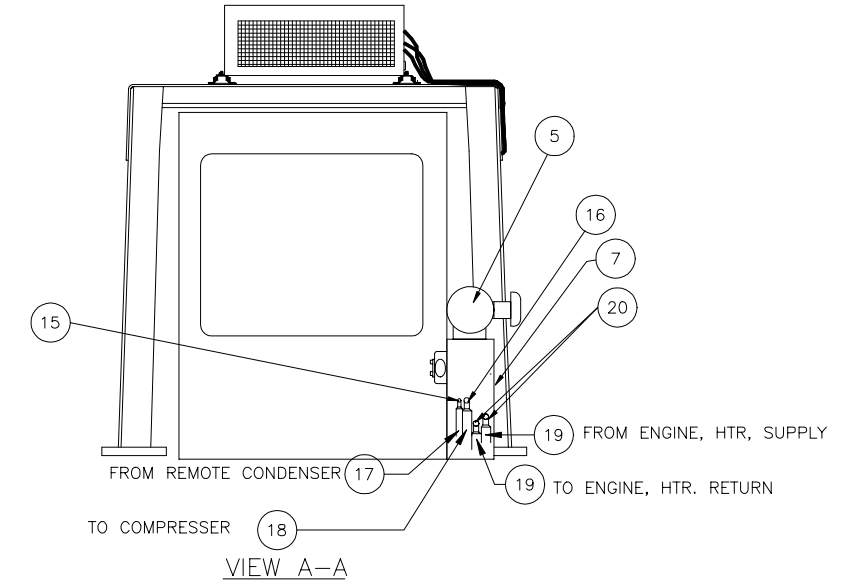

Air Conditioner/Heater Installation

Item	Part No.	Qty	Description	Item	Part No.	Qty	Description
	578039		Air Conditioner/Heater Inst.				
1	* 578240	1	. Air Conditioner/Heater	33	205128	4	. Lockwasher
2	230521	10	. Capscrew	34	20304	12'	. Cord, So
3	00103339	10	. Flat Washer	35	230873	2	. Nut, Jam
5	236813	1	. Filter	36	522507	1	. Bolt
	237809	1	. Element	37	575294	1	. Bracket
7	572532	2	. Decal	38	575296	1	. Bracket
8	244773	6'	. Hose, Defroster	39	222297	8	. Stud, Weld
9	239225	2	. Clamp, Hose	39	222297	8	. Stud, Weld
10	R840286	2	. Louver	40	238548	1	. Valve, Compressor
12	219386	6'	. Wire	41	238547	1	. Valve, Compressor
13	219433	6'	. Wire	42	238538	1	. Hose End
14	219434	6'	. Wire	43	238537	1	. Hose End
15	238543	1	. Hose End	44	238728	1	. Oil, Refrigerant
16	238542	1	. Hose End	47	234868	12	. Capscrew
17	238613	20'	. Hose, Air Cond	48	223428	12	. Flat Washer
18	238611	25'	. Hose, Air Cond	49	R13802633	8	. Flat Washer
19	203190	48'	. Hose, Heater	51	578215	1	. Pad, Tap
20	201431	4	. Clamp, Hose	52	245394	1	. Elbow
21	R10664	2	. O-Ring	53	578230	1	. Tube
22	238549	1	. Hose End	54	227398	9	. Clamp
	R10663	1	. O-Ring	55	238156	1	. Connector, Wire
23	238550	1	. Hose End	56	238161	1	. Connector, Wire
	R10664	1	. O-Ring	57	R740874	5	. Pin, Female
24	223654	4	. Nut, Esna	58	R740866	5	. Pin, Male
26	* 240063	1	. A/C Condenser, Remote Mt.	59	R740867	10	. Seal, Wire
27	238612	25'	. Hose, Air Cond	60	244772	2	. Diffuser
28	238536	1	. Compressor	61	245275	10'	. Tube, Flex
29	239124	1	. Pulley	62	245498	1	. Tee, Nylon
30	230581	1	. V-Belt				
31	222600	4	. Capscrew				
32	230282	4	. Flat Washer				

* See Separate Coverage

SYSTEM DESIGNED FOR REFRIGERANT R-134A
USE REFRIGERANT OIL, P/N 238728,
FOR TOPPING OFF COMPRESSOR & HOSE ASSY. 44