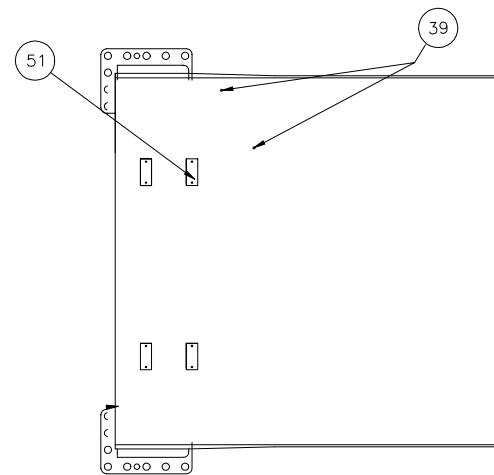

Air Conditioner/Heater Installation

Air Conditioner/Heater Installation

Item	Part No.	Qty	Description	Item	Part No.	Qty	Description
	578039		Air Conditioner/Heater Inst.				
1	* 578240	1	. Air Conditioner/Heater	33	205128	4	. Lockwasher
2	230521	10	. Capscrew	34	20304	12'	. Cord, So
3	00103339	10	. Flat Washer	35	230873	2	. Nut, Jam
5	236813	1	. Filter	36	522507	1	. Bolt
	237809	1	. Element	37	575294	1	. Bracket
7	572532	2	. Decal	38	575296	1	. Bracket
8	244773	6'	. Hose, Defroster	39	222297	8	. Stud, Weld
9	239225	2	. Clamp, Hose	39	222297	8	. Stud, Weld
10	R840286	2	. Louver	40	238548	1	. Valve, Compressor
12	219386	6'	. Wire	41	238547	1	. Valve, Compressor
13	219433	6'	. Wire	42	238538	1	. Hose End
14	219434	6'	. Wire	43	238537	1	. Hose End
15	238543	1	. Hose End	44	238728	1	. Oil, Refrigerant
16	238542	1	. Hose End	47	234868	12	. Capscrew
17	238613	20'	. Hose, Air Cond	48	223428	12	. Flat Washer
18	238611	25'	. Hose, Air Cond	49	R13802633	8	. Flat Washer
19	203190	48'	. Hose, Heater	51	578215	1	. Pad, Tap
20	201431	4	. Clamp, Hose	52	245394	1	. Elbow
21	R10664	2	. O-Ring	53	578230	1	. Tube
22	238549	1	. Hose End	54	227398	9	. Clamp
	R10663	1	. O-Ring	55	238156	1	. Connector, Wire
23	238550	1	. Hose End	56	238161	1	. Connector, Wire
	R10664	1	. O-Ring	57	R740874	5	. Pin, Female
24	223654	4	. Nut, Esna	58	R740866	5	. Pin, Male
26	* 240063	1	. A/C Condenser, Remote Mt.	59	R740867	10	. Seal, Wire
27	238612	25'	. Hose, Air Cond	60	244772	2	. Diffuser
28	238536	1	. Compressor	61	245275	10'	. Tube, Flex
29	239124	1	. Pulley	62	245498	1	. Tee, Nylon
30	230581	1	. V-Belt				
31	222600	4	. Capscrew				
32	230282	4	. Flat Washer				

* See Separate Coverage

SYSTEM DESIGNED FOR REFRIGERANT R-134A
USE REFRIGERANT OIL, P/N 238728,
FOR TOPPING OFF COMPRESSOR & HOSE ASSY. 44