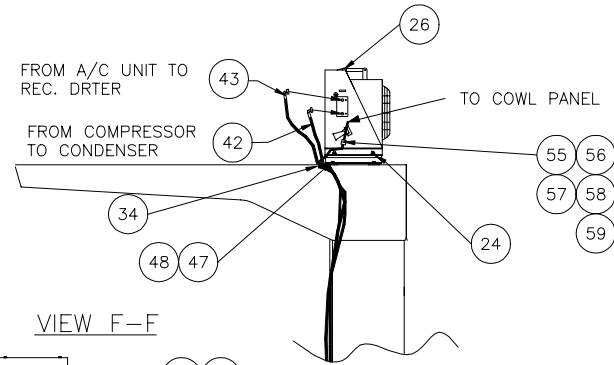

Air Conditioner/Heater Installation

Air Conditioner/Heater Installation

Item	Part No.	Qty	Description	Item	Part No.	Qty	Description
	578039		Air Conditioner/Heater Inst.				
1	* 578240	1	. Air Conditioner/Heater	33	205128	4	. Lockwasher
2	230521	10	. Capscrew	34	20304	12'	. Cord, So
3	00103339	10	. Flat Washer	35	230873	2	. Nut, Jam
5	236813	1	. Filter	36	522507	1	. Bolt
	237809	1	. Element	37	575294	1	. Bracket
7	572532	2	. Decal	38	575296	1	. Bracket
8	244773	6'	. Hose, Defroster	39	222297	8	. Stud, Weld
9	239225	2	. Clamp, Hose	39	222297	8	. Stud, Weld
10	R840286	2	. Louver	40	238548	1	. Valve, Compressor
12	219386	6'	. Wire	41	238547	1	. Valve, Compressor
13	219433	6'	. Wire	42	238538	1	. Hose End
14	219434	6'	. Wire	43	238537	1	. Hose End
15	238543	1	. Hose End	44	238728	1	. Oil, Refrigerant
16	238542	1	. Hose End	47	234868	12	. Capscrew
17	238613	20'	. Hose, Air Cond	48	223428	12	. Flat Washer
18	238611	25'	. Hose, Air Cond	49	R13802633	8	. Flat Washer
19	203190	48'	. Hose, Heater	51	578215	1	. Pad, Tap
20	201431	4	. Clamp, Hose	52	245394	1	. Elbow
21	R10664	2	. O-Ring	53	578230	1	. Tube
22	238549	1	. Hose End	54	227398	9	. Clamp
	R10663	1	. O-Ring	55	238156	1	. Connector, Wire
23	238550	1	. Hose End	56	238161	1	. Connector, Wire
	R10664	1	. O-Ring	57	R740874	5	. Pin, Female
24	223654	4	. Nut, Esna	58	R740866	5	. Pin, Male
26	* 240063	1	. A/C Condenser, Remote Mt.	59	R740867	10	. Seal, Wire
27	238612	25'	. Hose, Air Cond	60	244772	2	. Diffuser
28	238536	1	. Compressor	61	245275	10'	. Tube, Flex
29	239124	1	. Pulley	62	245498	1	. Tee, Nylon
30	230581	1	. V-Belt				
31	222600	4	. Capscrew				
32	230282	4	. Flat Washer				

* See Separate Coverage

SYSTEM DESIGNED FOR REFRIGERANT R-134A
USE REFRIGERANT OIL, P/N 238728,
FOR TOPPING OFF COMPRESSOR & HOSE ASSY. 44