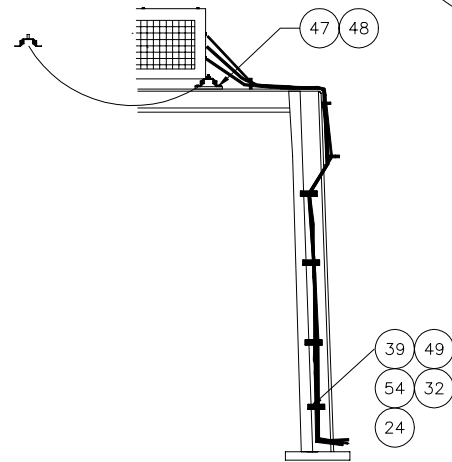

Air Conditioner/Heater Installation

Air Conditioner/Heater Installation

Item	Part No.	Qty	Description	Item	Part No.	Qty	Description
	578039		Air Conditioner/Heater Inst.				
1	* 578240	1	. Air Conditioner/Heater	33	205128	4	. Lockwasher
2	230521	10	. Capscrew	34	20304	12'	. Cord, So
3	00103339	10	. Flat Washer	35	230873	2	. Nut, Jam
5	236813	1	. Filter	36	522507	1	. Bolt
	237809	1	. Element	37	575294	1	. Bracket
7	572532	2	. Decal	38	575296	1	. Bracket
8	244773	6'	. Hose, Defroster	39	222297	8	. Stud, Weld
9	239225	2	. Clamp, Hose	39	222297	8	. Stud, Weld
10	R840286	2	. Louver	40	238548	1	. Valve, Compressor
12	219386	6'	. Wire	41	238547	1	. Valve, Compressor
13	219433	6'	. Wire	42	238538	1	. Hose End
14	219434	6'	. Wire	43	238537	1	. Hose End
15	238543	1	. Hose End	44	238728	1	. Oil, Refrigerant
16	238542	1	. Hose End	47	234868	12	. Capscrew
17	238613	20'	. Hose, Air Cond	48	223428	12	. Flat Washer
18	238611	25'	. Hose, Air Cond	49	R13802633	8	. Flat Washer
19	203190	48'	. Hose, Heater	51	578215	1	. Pad, Tap
20	201431	4	. Clamp, Hose	52	245394	1	. Elbow
21	R10664	2	. O-Ring	53	578230	1	. Tube
22	238549	1	. Hose End	54	227398	9	. Clamp
	R10663	1	. O-Ring	55	238156	1	. Connector, Wire
23	238550	1	. Hose End	56	238161	1	. Connector, Wire
	R10664	1	. O-Ring	57	R740874	5	. Pin, Female
24	223654	4	. Nut, Esna	58	R740866	5	. Pin, Male
26	* 240063	1	. A/C Condenser, Remote Mt.	59	R740867	10	. Seal, Wire
27	238612	25'	. Hose, Air Cond	60	244772	2	. Diffuser
28	238536	1	. Compressor	61	245275	10'	. Tube, Flex
29	239124	1	. Pulley	62	245498	1	. Tee, Nylon
30	230581	1	. V-Belt				
31	222600	4	. Capscrew				
32	230282	4	. Flat Washer				

* See Separate Coverage

SYSTEM DESIGNED FOR REFRIGERANT R-134A
USE REFRIGERANT OIL, P/N 238728,
FOR TOPPING OFF COMPRESSOR & HOSE ASSY. 44