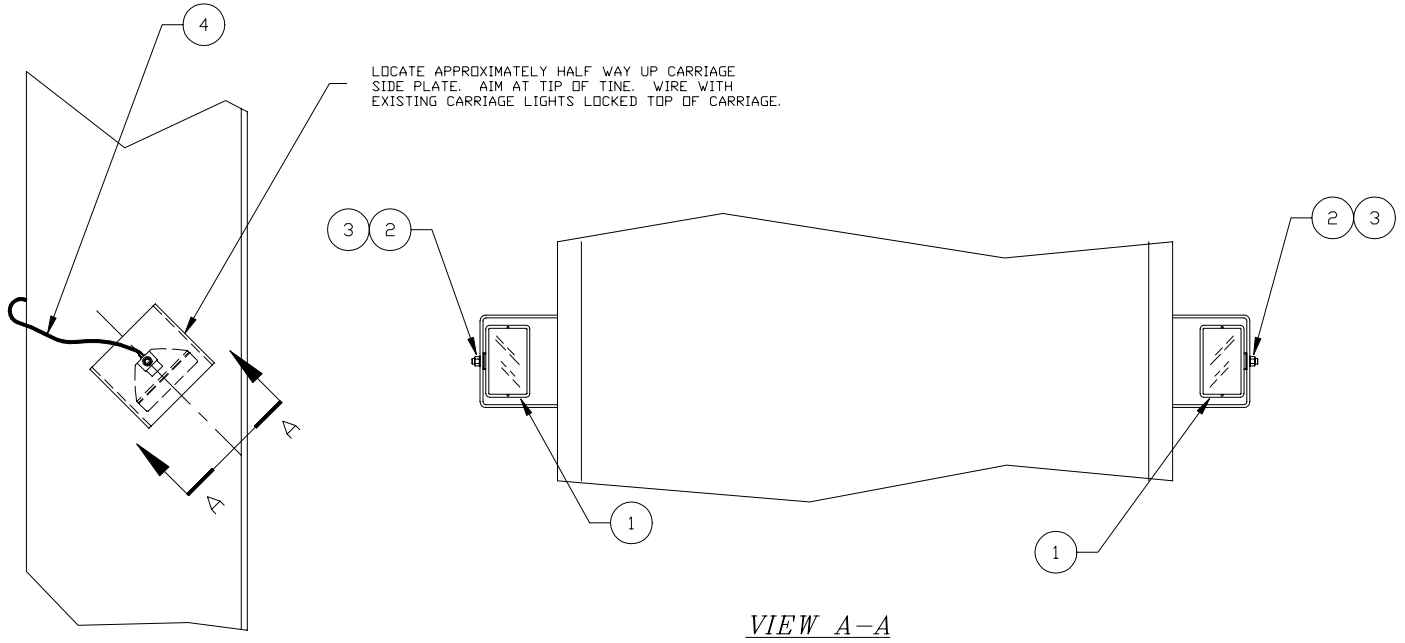

Carriage Lights

Item	Part No.	Qty	Description	Item	Part No.	Qty	Description
	578033		Light Installation, Carriage				
1	R13659	2	. Light, Work	4	540541	1	. Wire Harness
2	223427	2	. Washer, Flat	5	577126	2	. Guard Assembly
3	R11499	2	. Nut, Lock				