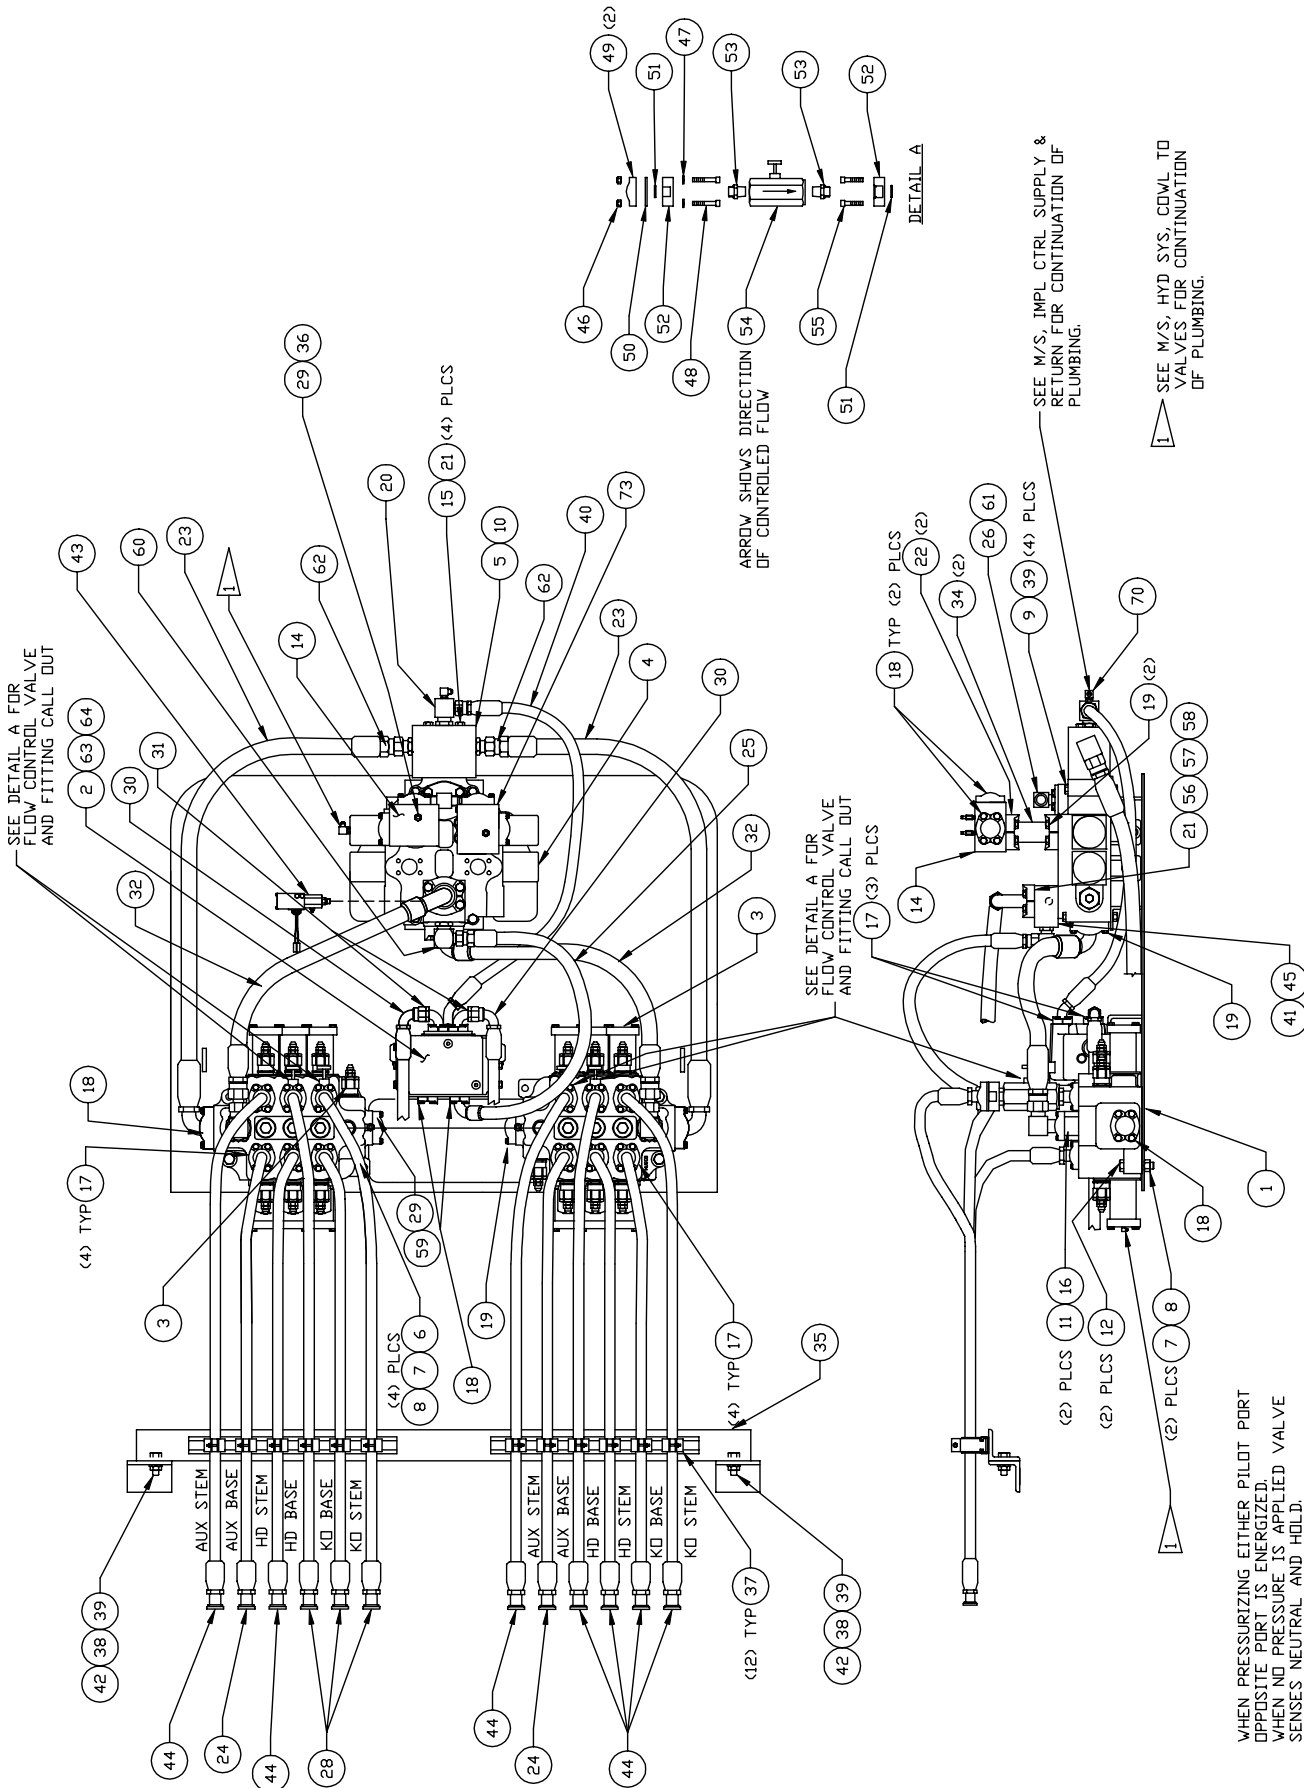

SEE DETAIL A FOR FLOW CONTROL VALVE AND FITTING CALL OUT

SEE DETAIL A FOR FLOW CONTROL VALVE AND FITTING CALL OUT

SEE M/S, IMPL CTRL SUPPLY & RETURN FOR CONTINUATION OF PLUMBING.

SEE M/S, HYD SYS, COWL TO VALVES FOR CONTINUATION OF PLUMBING.

WHEN PRESSURIZING EITHER PILOT PORT OPPOSITE PORT IS ENERGIZED. WHEN NO PRESSURE IS APPLIED VALVE SENSES NEUTRAL AND HOLD.