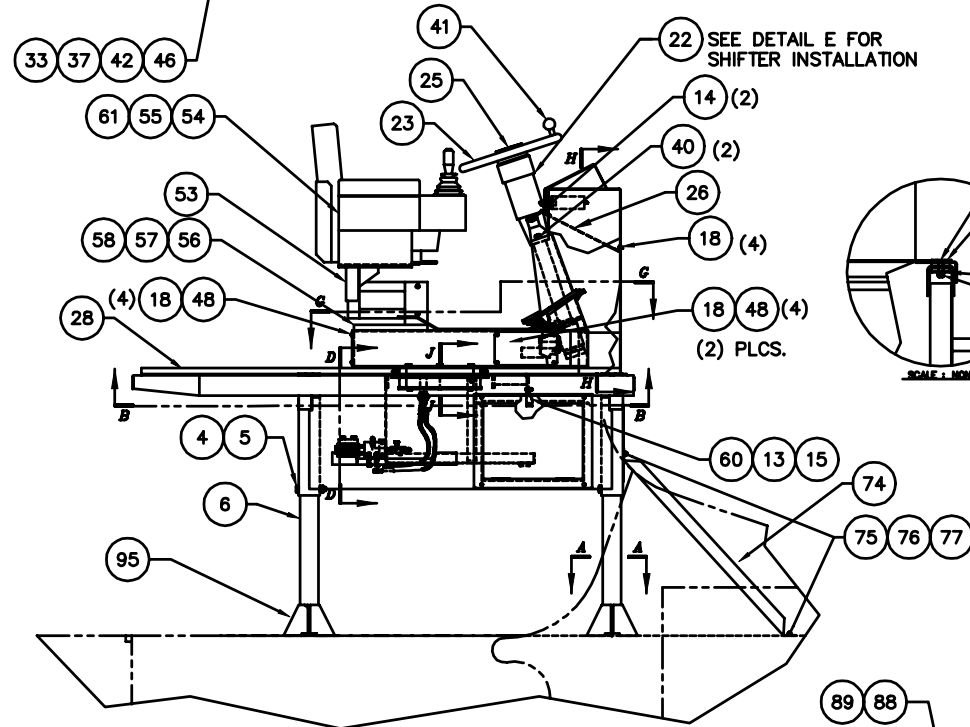

- 1 SEE IMPLEMENT CONTROLS ON M/S
- 2 SEE HYD. SYSTEM STEERING ON M/S
- 4 LOCATE PANEL IN PLACE, DRILL & TAP (7) 1/4NC HOLES
- 6 SEE M/S FOR HEATER OR HEATER-A/C OPTION
- 7 SEE AIR SYSTEM-VEHICLE ON M/S
- 8 SEE COWL & CAB INSULATION ON M/S
- 9 SEE IMPL. CONTROLS FOR BULKHEAD CONFIG.