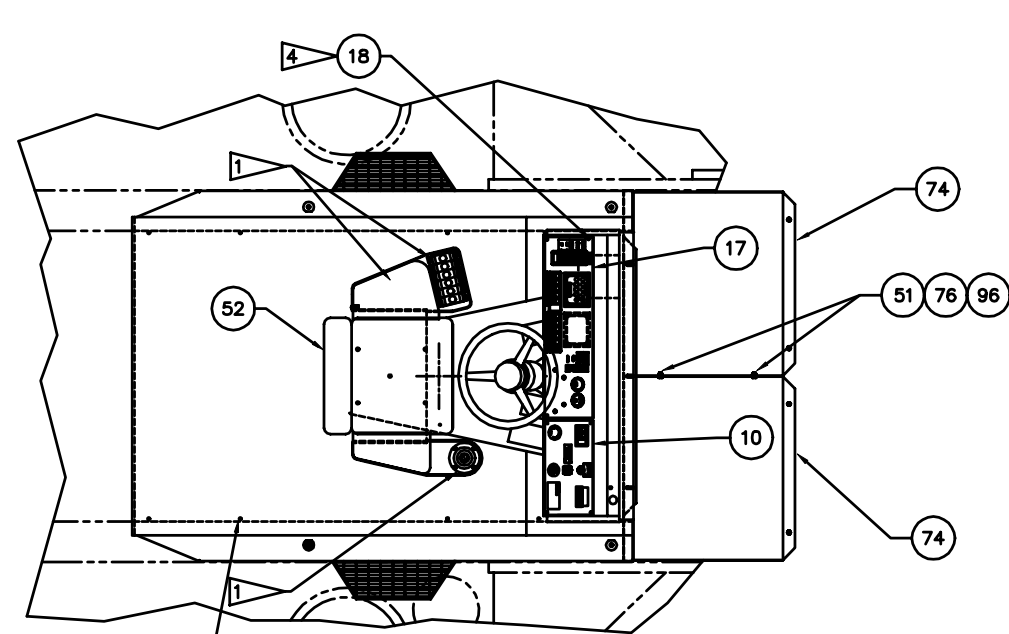

- 1 SEE IMPLEMENT CONTROLS ON M/S
- 2 SEE HYD. SYSTEM STEERING ON M/S
- 4 LOCATE PANEL IN PLACE, DRILL & TAP (7) 1/4NC HOLES
- 6 SEE M/S FOR HEATER OR HEATER-A/C OPTION
- 7 SEE AIR SYSTEM-VEHICLE ON M/S
- 8 SEE COWL & CAB INSULATION ON M/S
- 9 SEE IMPL. CONTROLS FOR BULKHEAD CONFIG.