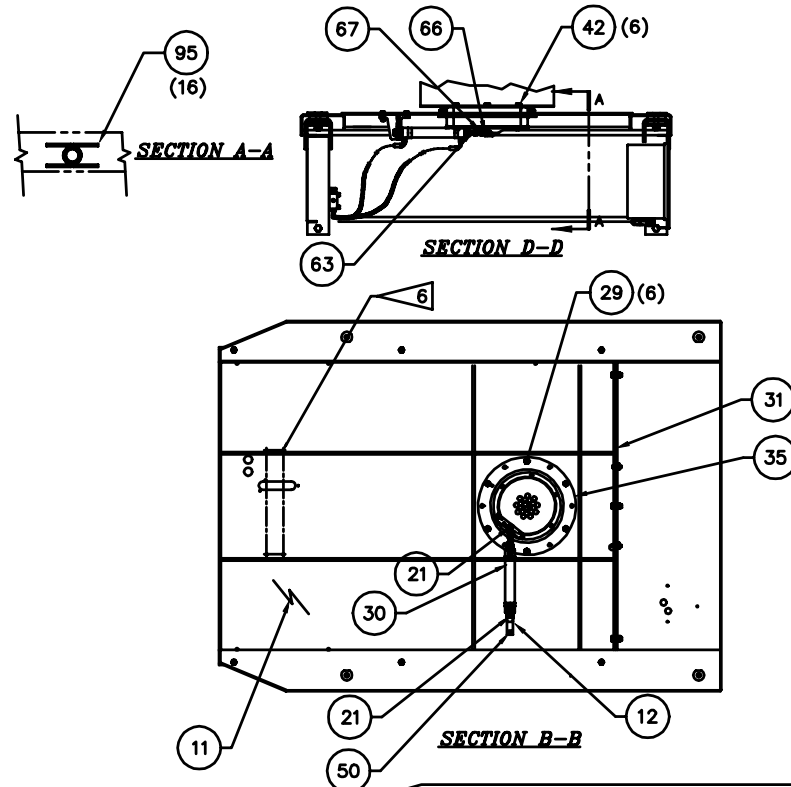

- 1 SEE IMPLEMENT CONTROLS ON M/S
- 2 SEE HYD. SYSTEM STEERING ON M/S
- 4 LOCATE PANEL IN PLACE, DRILL & TAP (7) 1/4NC HOLES
- 6 SEE M/S FOR HEATER OR HEATER-A/C OPTION
- 7 SEE AIR SYSTEM-VEHICLE ON M/S
- 8 SEE COWL & CAB INSULATION ON M/S
- 9 SEE IMPL. CONTROLS FOR BULKHEAD CONFIG.