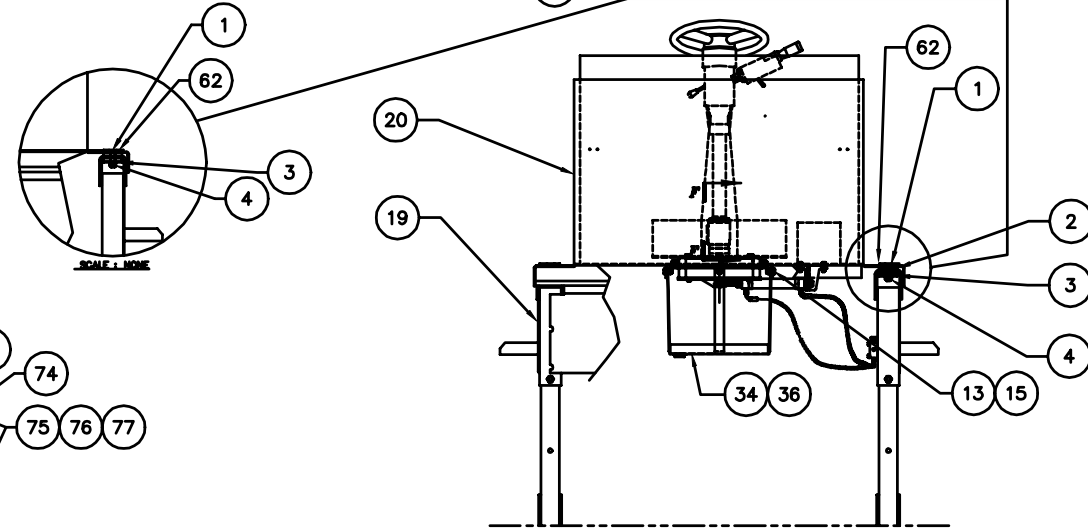

- 1 SEE IMPLEMENT CONTROLS ON M/S
- 2 SEE HYD. SYSTEM STEERING ON M/S
- 4 LOCATE PANEL IN PLACE, DRILL & TAP (7) 1/4NC HOLES
- 6 SEE M/S FOR HEATER OR HEATER-A/C OPTION
- 7 SEE AIR SYSTEM-VEHICLE ON M/S
- 8 SEE COWL & CAB INSULATION ON M/S
- 9 SEE IMPL. CONTROLS FOR BULKHEAD CONFIG.