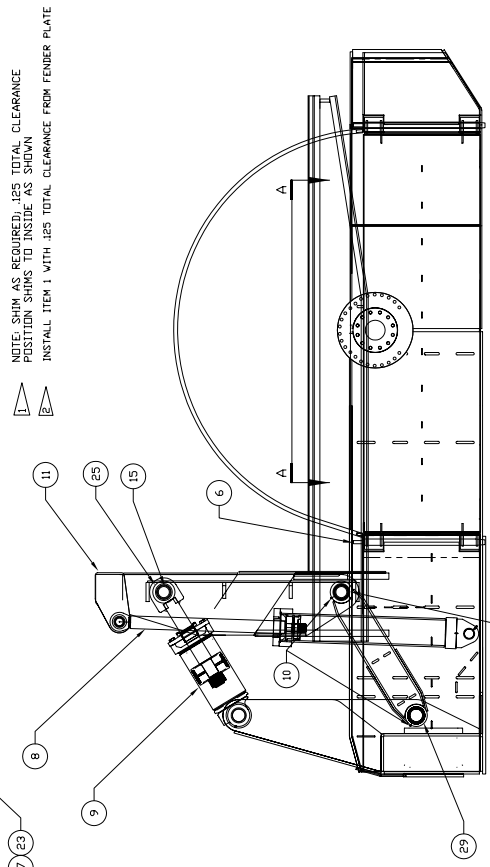

Bogie Assembly

CARRIAGE IN THIS VIEW IS NOT IN TRUE POSITION, IT IS HIGHER TO CLARIFY THE ASSEMBLY.

Bogie Assembly

Item	Part No.	Qty	Description	Item	Part No.	Qty	Description
	577971		Bogie Assembly				
1	577853	1	. Bogie Weldment	17	09419536	8	. Locknut
2	577911	1	. Lifting Boom Weldment	18	578195	2	. Pin
3	577979	1	. Fender Weldment, Rh	19	578196	2	. Pin
4	577980	1	. Fender Weldment, Lh	20	231696	4	. Capscrew
5	577897	2	. Guard Weldment, Tire	21	223188	4	. Nut, Esna
6	577881	4	. Pin Weldment, Wheel Guard	22	230337	16	. Capscrew
7	510012	8	. Bush	23	578583	2	. Pin, Cylinder
8 *	578154	2	. Cylinder Assembly	24	578616	2	. Plate
9 *	578078	2	. Cylinder Assembly	25	578617	4	. Plate
10	00191758	8	. Fitting, Lube, 16	26	578756	8	. Key
11	578022	1	. Carriage Weldment	27	578757	4	. Bar
12	578072	2	. Tube	28	R13801840	4	. Capscrew
13	578020	2	. Tube	29	580822	2	. Pin, Cylinder
15	578194	4	. Pin				
16	219901	8	. Capscrew				