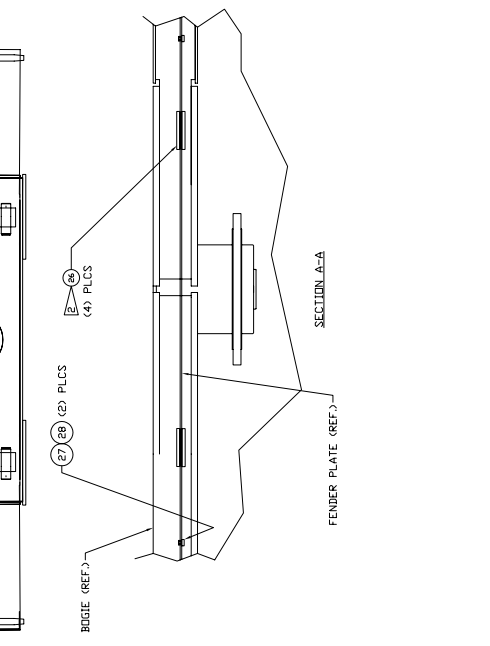

Bogie Assembly

CARRIAGE IN THIS VIEW IS NOT IN TRUE POSITION, IT IS HIGHER TO CLARIFY THE ASSEMBLY.

Bogie Assembly

Item	Part No.	Qty	Description	Item	Part No.	Qty	Description
	577971		Bogie Assembly				
1	577853	1	. Bogie Weldment	17	09419536	8	. Locknut
2	577911	1	. Lifting Boom Weldment	18	578195	2	. Pin
3	577979	1	. Fender Weldment, Rh	19	578196	2	. Pin
4	577980	1	. Fender Weldment, Lh	20	231696	4	. Capscrew
5	577897	2	. Guard Weldment, Tire	21	223188	4	. Nut, Esna
6	577881	4	. Pin Weldment, Wheel Guard	22	230337	16	. Capscrew
7	510012	8	. Bush	23	578583	2	. Pin, Cylinder
8 *	578154	2	. Cylinder Assembly	24	578616	2	. Plate
9 *	578078	2	. Cylinder Assembly	25	578617	4	. Plate
10	00191758	8	. Fitting, Lube, 16	26	578756	8	. Key
11	578022	1	. Carriage Weldment	27	578757	4	. Bar
12	578072	2	. Tube	28	R13801840	4	. Capscrew
13	578020	2	. Tube	29	580822	2	. Pin, Cylinder
15	578194	4	. Pin				
16	219901	8	. Capscrew				