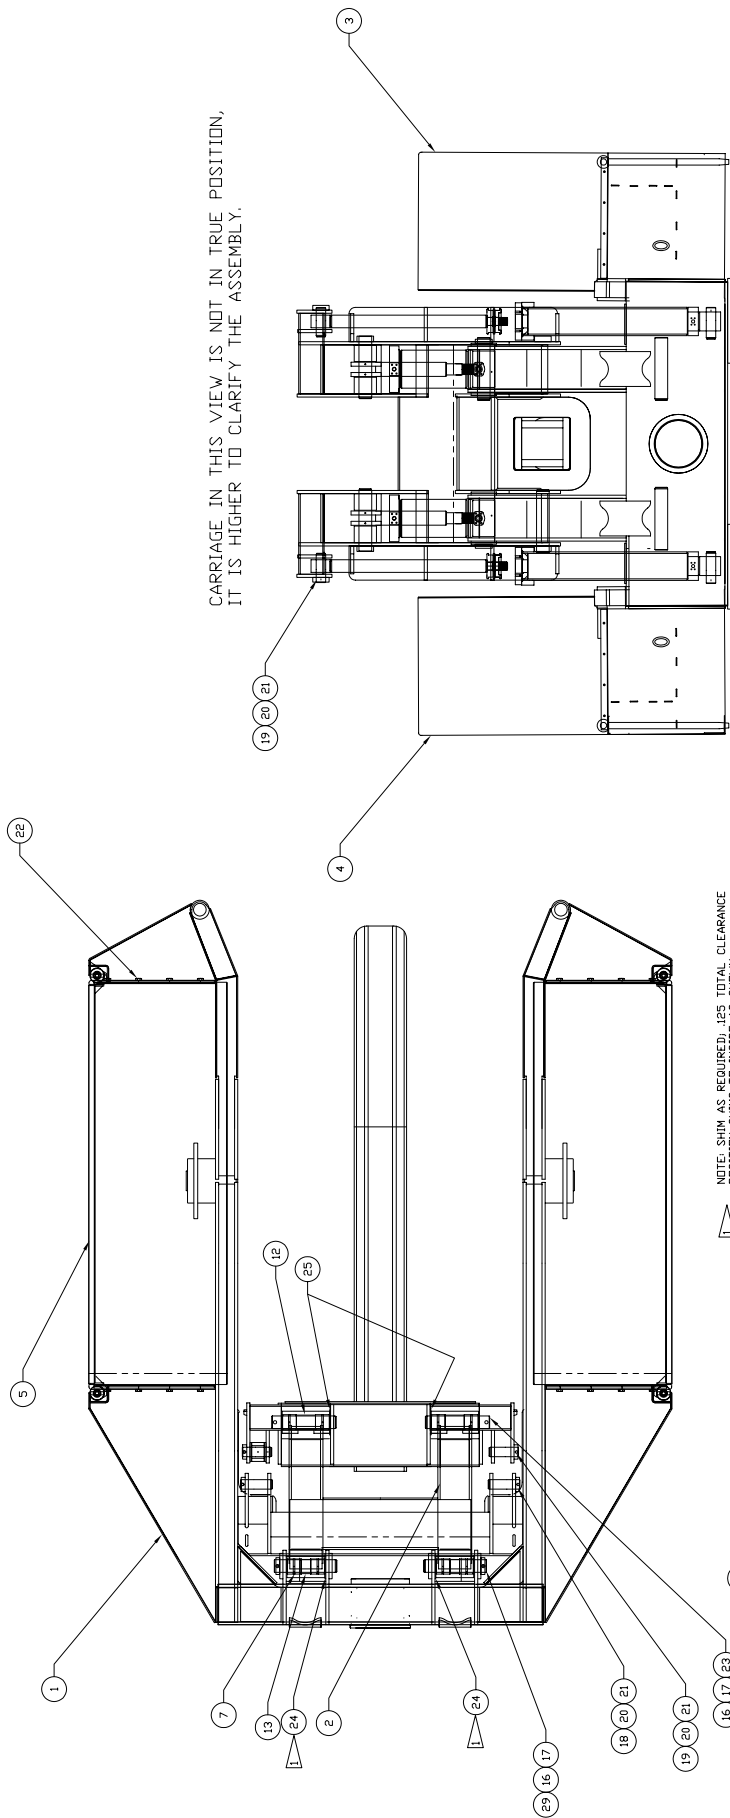

Bogie Assembly

CARRIAGE IN THIS VIEW IS NOT IN TRUE POSITION, IT IS HIGHER TO CLARIFY THE ASSEMBLY.

Bogie Assembly

Item	Part No.	Qty	Description	Item	Part No.	Qty	Description
	577971		Bogie Assembly				
1	577853	1	. Bogie Weldment	17	09419536	8	. Locknut
2	577911	1	. Lifting Boom Weldment	18	578195	2	. Pin
3	577979	1	. Fender Weldment, Rh	19	578196	2	. Pin
4	577980	1	. Fender Weldment, Lh	20	231696	4	. Capscrew
5	577897	2	. Guard Weldment, Tire	21	223188	4	. Nut, Esna
6	577881	4	. Pin Weldment, Wheel Guard	22	230337	16	. Capscrew
7	510012	8	. Bush	23	578583	2	. Pin, Cylinder
8 *	578154	2	. Cylinder Assembly	24	578616	2	. Plate
9 *	578078	2	. Cylinder Assembly	25	578617	4	. Plate
10	00191758	8	. Fitting, Lube, 16	26	578756	8	. Key
11	578022	1	. Carriage Weldment	27	578757	4	. Bar
12	578072	2	. Tube	28	R13801840	4	. Capscrew
13	578020	2	. Tube	29	580822	2	. Pin, Cylinder
15	578194	4	. Pin				
16	219901	8	. Capscrew				