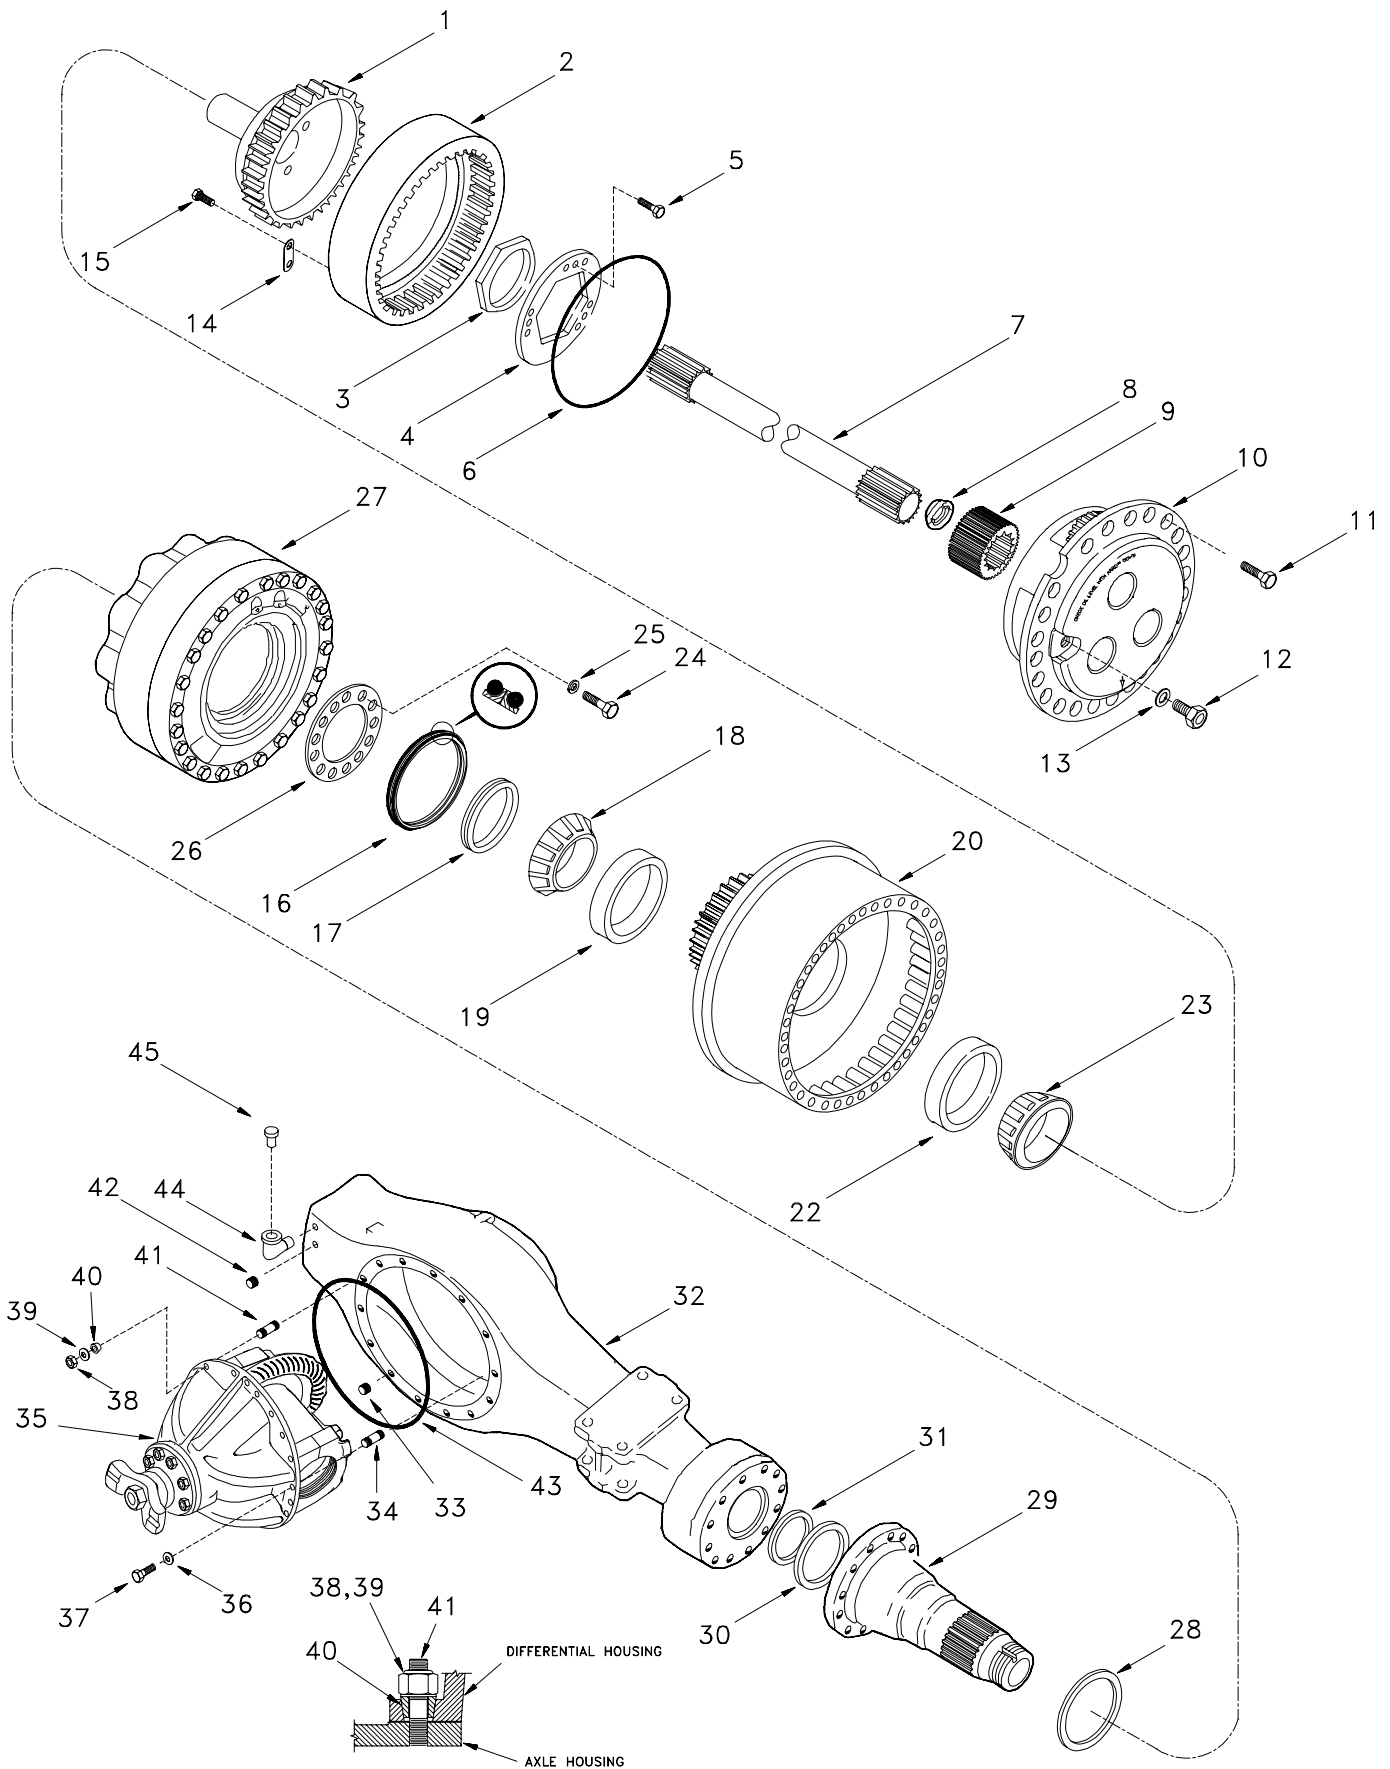

Axle, Rear Chassis

Axle, Rear Chassis

Item	Part No.	Qty	Description	Item	Part No.	Qty	Description
	577952		Axle, Rear Chassis				
1	*a 241088	2	. Internal Hub	26	240598	2	. Ring
2	*a 241089	2	. Internal Gear	27	* 240597	2	. Brake Assembly
3	241090	2	. Nut	28	240596	2	. Seal
4	241091	2	. Nut	29	241127	2	. Spindle
5	R13806149	12	. Capscrew	30	240596	2	. Seal
6	211838	2	. O-Ring	31	240599	2	. Seal
7	241123	2	. Axle Shaft	32	241104	1	. Axle Housing
8	223600	2	. Thrust Washer	33	241094	1	. Plug
9	241093	2	. Sun Gear	34	218116	10	. Stud
10	* 241083	2	. Planet Carrier Assembly	35	* 578838	1	. Differential & Carrier
11	241124	6	. Capscrew	36	200607	4	. Lockwasher
12	241094	2	. Plug	37	217763	4	. Capscrew
13	R13804268	2	. O-Ring	38	217779	22	. Nut
14	*a 223610	12	. Plate	39	R104412	22	. Washer
15	*a 226279	24	. Capscrew	40	R4094932	12	. Dowel
16	240585	2	. Seal	41	218117	12	. Stud
17	241125	2	. Seal	42	241094	1	. Plug
18	241098	2	. Bearing Cone	43	218126	1	. O-Ring
19	*b 241099	2	. Bearing Cup	44	217011	1	. Elbow
20	241126	2	. Hub & Cup Assembly	45	200268	1	. Breather
22	*b 217833	2	. Bearing Cup				
23	217832	2	. Bearing Cone				
24	241103	26	. Capscrew				
25	217419	26	. Washer				

* See Separate Coverage

*a Included In 241107 Internal Gear & Hub Assembly

*b Included In 241126 Hub & Cup Assembly