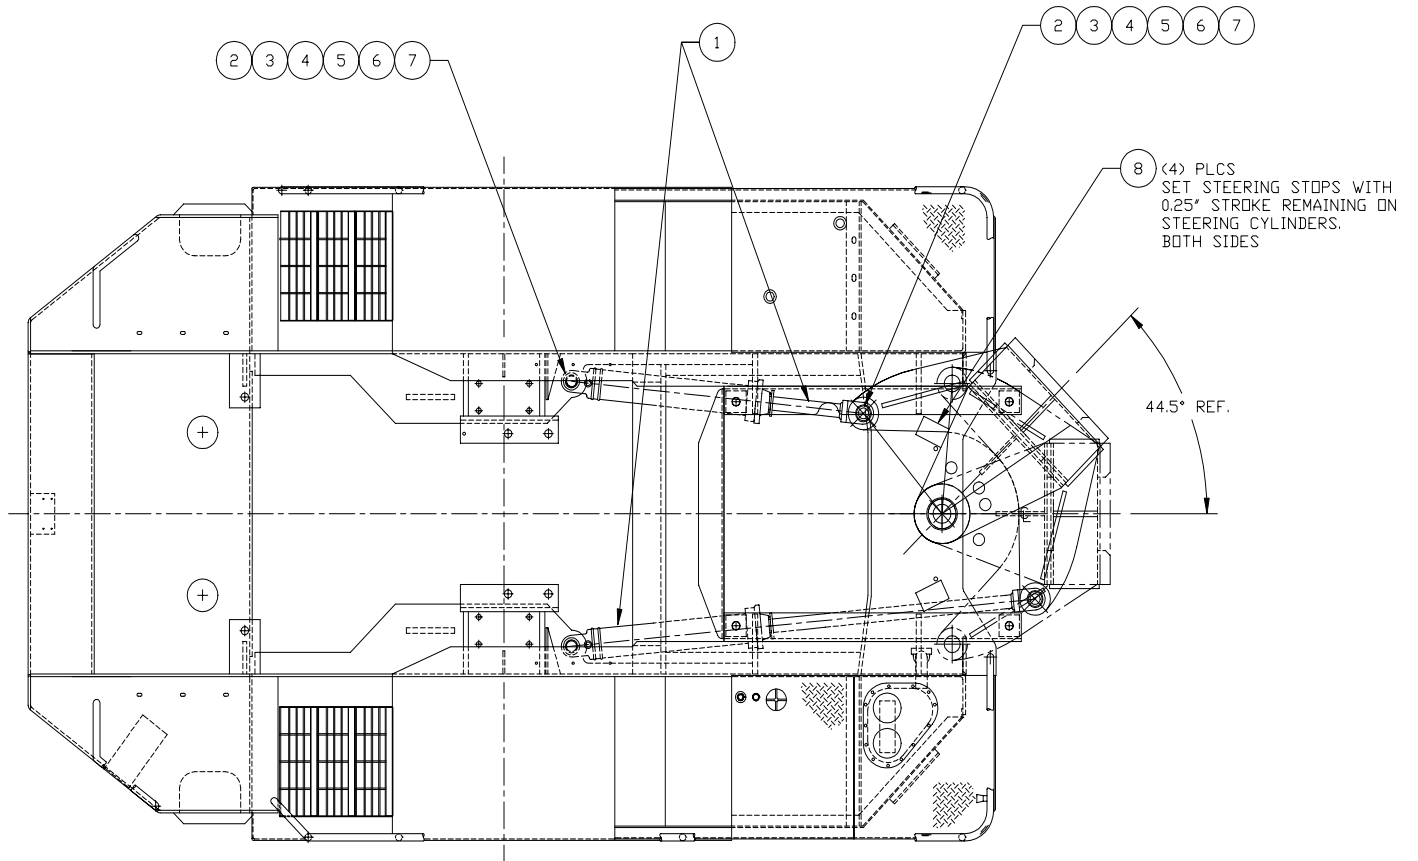

Steering Cylinder Installation

Item	Part No.	Qty	Description	Item	Part No.	Qty	Description
	577943		Cylinder Installation, Steering	5	00191758	4	. Fitting, Lube
1	* 577953	2	. Cylinder Assembly	6	223587	4	. Nut, Esna
2	512865	4	. Pin, Steering Cylinder	7	222615	4	. Washer, Flat
3	204502	4	. Bearing, Spherical	8	573668	4	. Plate, Stop
4	00179895	4	. Capscrew		*		See Separate Coverage