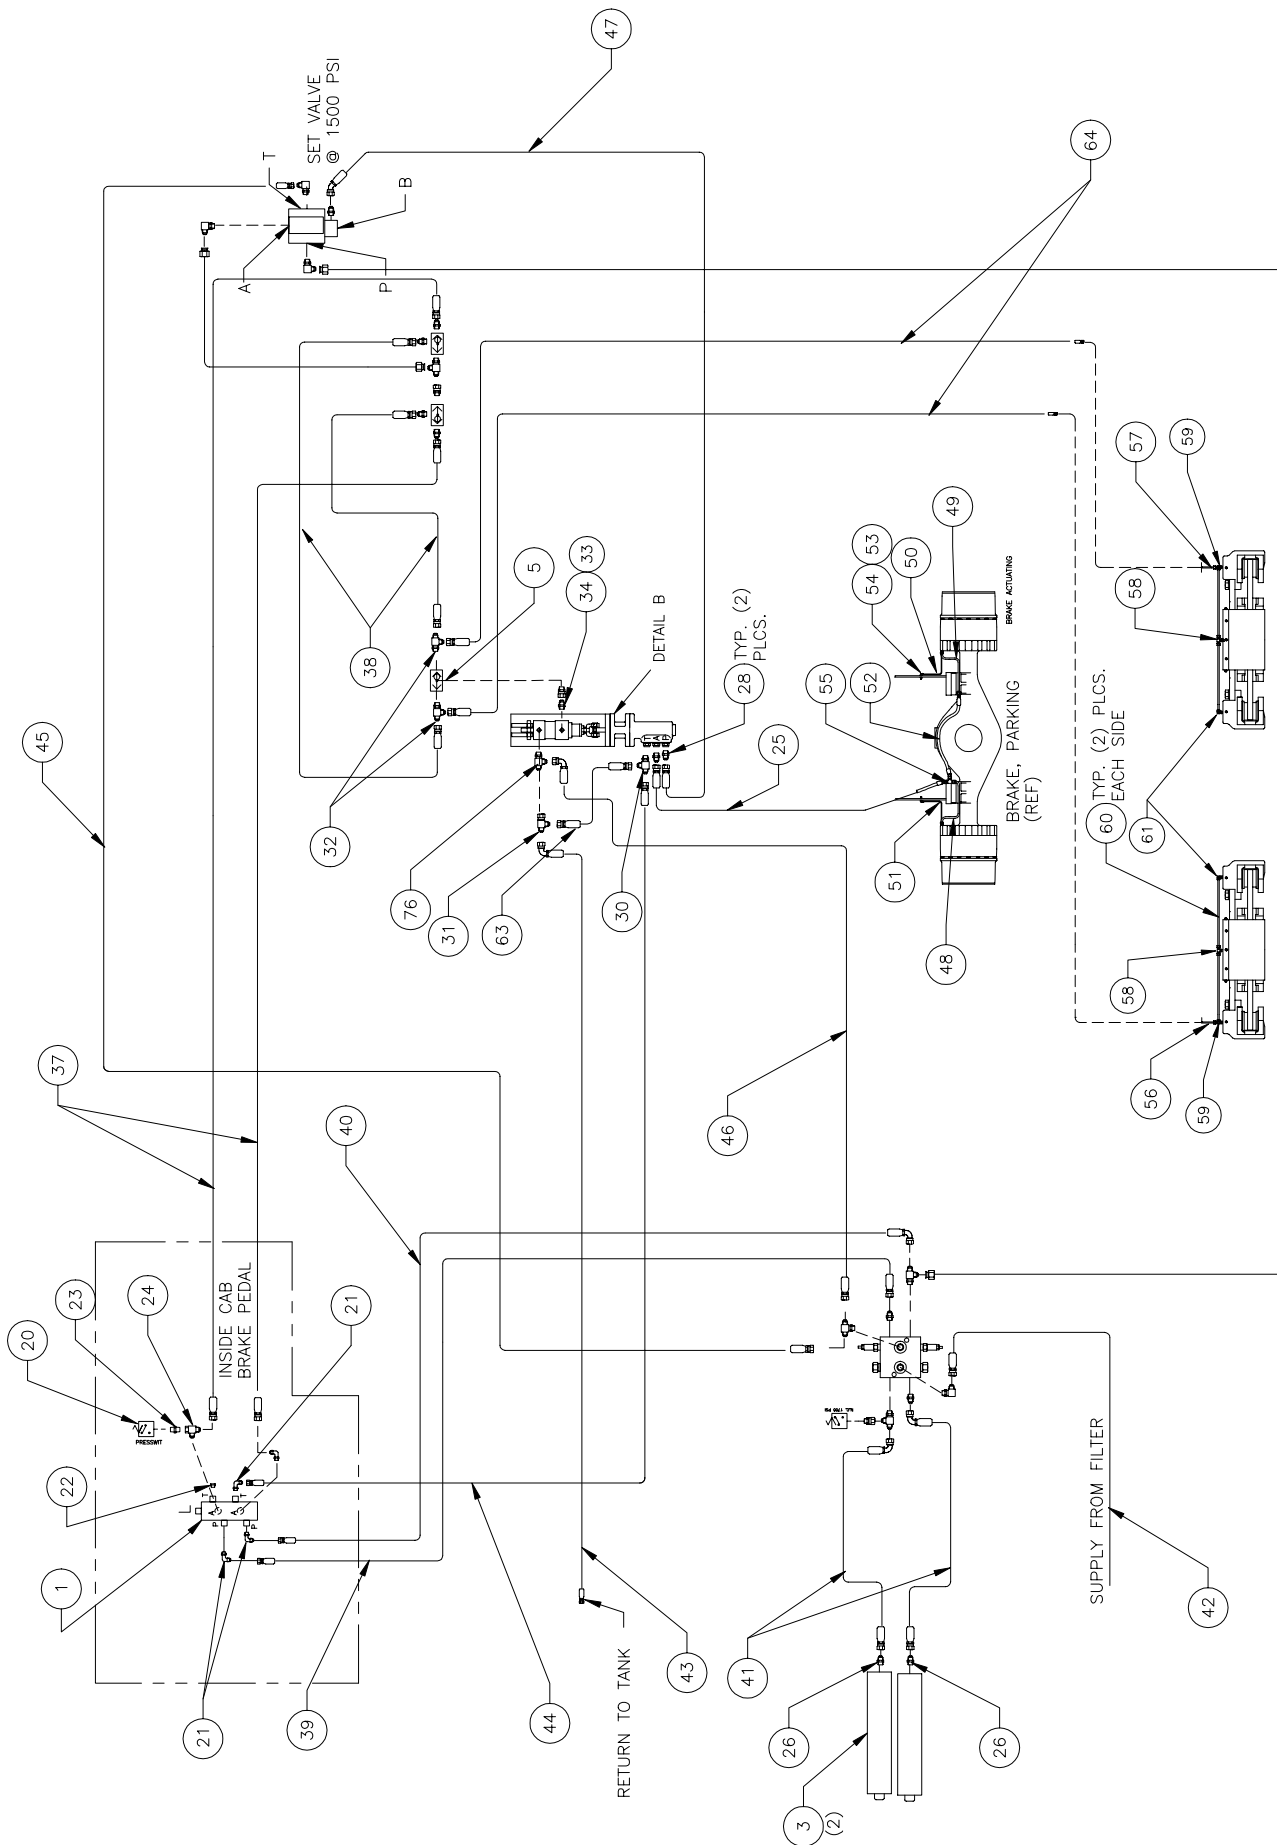

Brake Hydraulic System

Brake Hydraulic System

BRAKE SYSTEM - BOGIE

DETAIL B
DETAIL C

BRAKE SYSTEM - CHASSIS

SECTION A-A

Item	Part No.	Qty	Description	Item	Part No.	Qty	Description
	577941		Brake Hydraulic System				
1	* 246199	1	. Valve, Brake	46	245875	1	. Hose Assembly
2	* 578701	1	. Brake Valve Module	47	245876	1	. Hose Assembly
3	245411	2	. Accumulator	48	578688	1	. Tube Assembly
4	578507	1	. Bracket Weldment	49	578689	1	. Tube Assembly
5	245031	1	. Valve, Shuttle	50	578886	1	. Tube Assembly, RH
6	* 240989	1	. Valve, Brake	51	578887	1	. Tube Assembly, LH
8	* 246116	1	. Hydraulic Cylinder	52	245877	1	. Hose Assembly
18	223796	1	. Rod, Clevis	53	209083	2	. Fitting
19	245661	4	. Bearing	54	R1992651	2	. Screw, Bleeder
20	245138	1	. Switch, Pressure	55	212393	1	. Fitting
21	R13801972	3	. Fitting	56	578698	1	. Tube Assembly, RH
22	212762	1	. Fitting	57	578699	1	. Tube Assembly, LH
23	R13984	1	. Fitting	58	218666	2	. Fitting
24	R13807532	1	. Fitting	59	212717	2	. Fitting
25	245868	1	. Hose Assembly	60	578888	4	. Tube Assembly
26	245069	2	. Fitting	61	209486	2	. Fitting
27	215075	1	. Fitting	63	R13460	1	. Hose Assembly
28	23577	2	. Fitting	64	245878	2	. Hose Assembly
30	245803	1	. Fitting	65	578676	3	. Bar
31	211562	1	. Fitting	66	230880	2	. Hose Assembly
32	R14293	2	. Fitting	67	12839	2	. Hose Assembly
33	242977	1	. Fitting	68	246187	2	. Hose Assembly
34	211550	1	. Fitting	69	219502	2	. Fitting
37	232207	2	. Hose Assembly	70	00116536	1	. Pin, Clevis
38	245001	2	. Hose Assembly	71	R13806980	2	. Flat Washer
39	244968	1	. Hose Assembly	72	230865	1	. Clamp
40	245869	1	. Hose Assembly	73	246124	1	. Pin, Clevis
41	245870	2	. Hose Assembly	74	23543	4	. Fitting
42	245871	1	. Hose Assembly	75	245926	16'	. Sleeve, Fire
43	245872	1	. Hose Assembly	76	223436	1	. Fitting
44	245873	1	. Hose Assembly				
45	245874	1	. Hose Assembly				