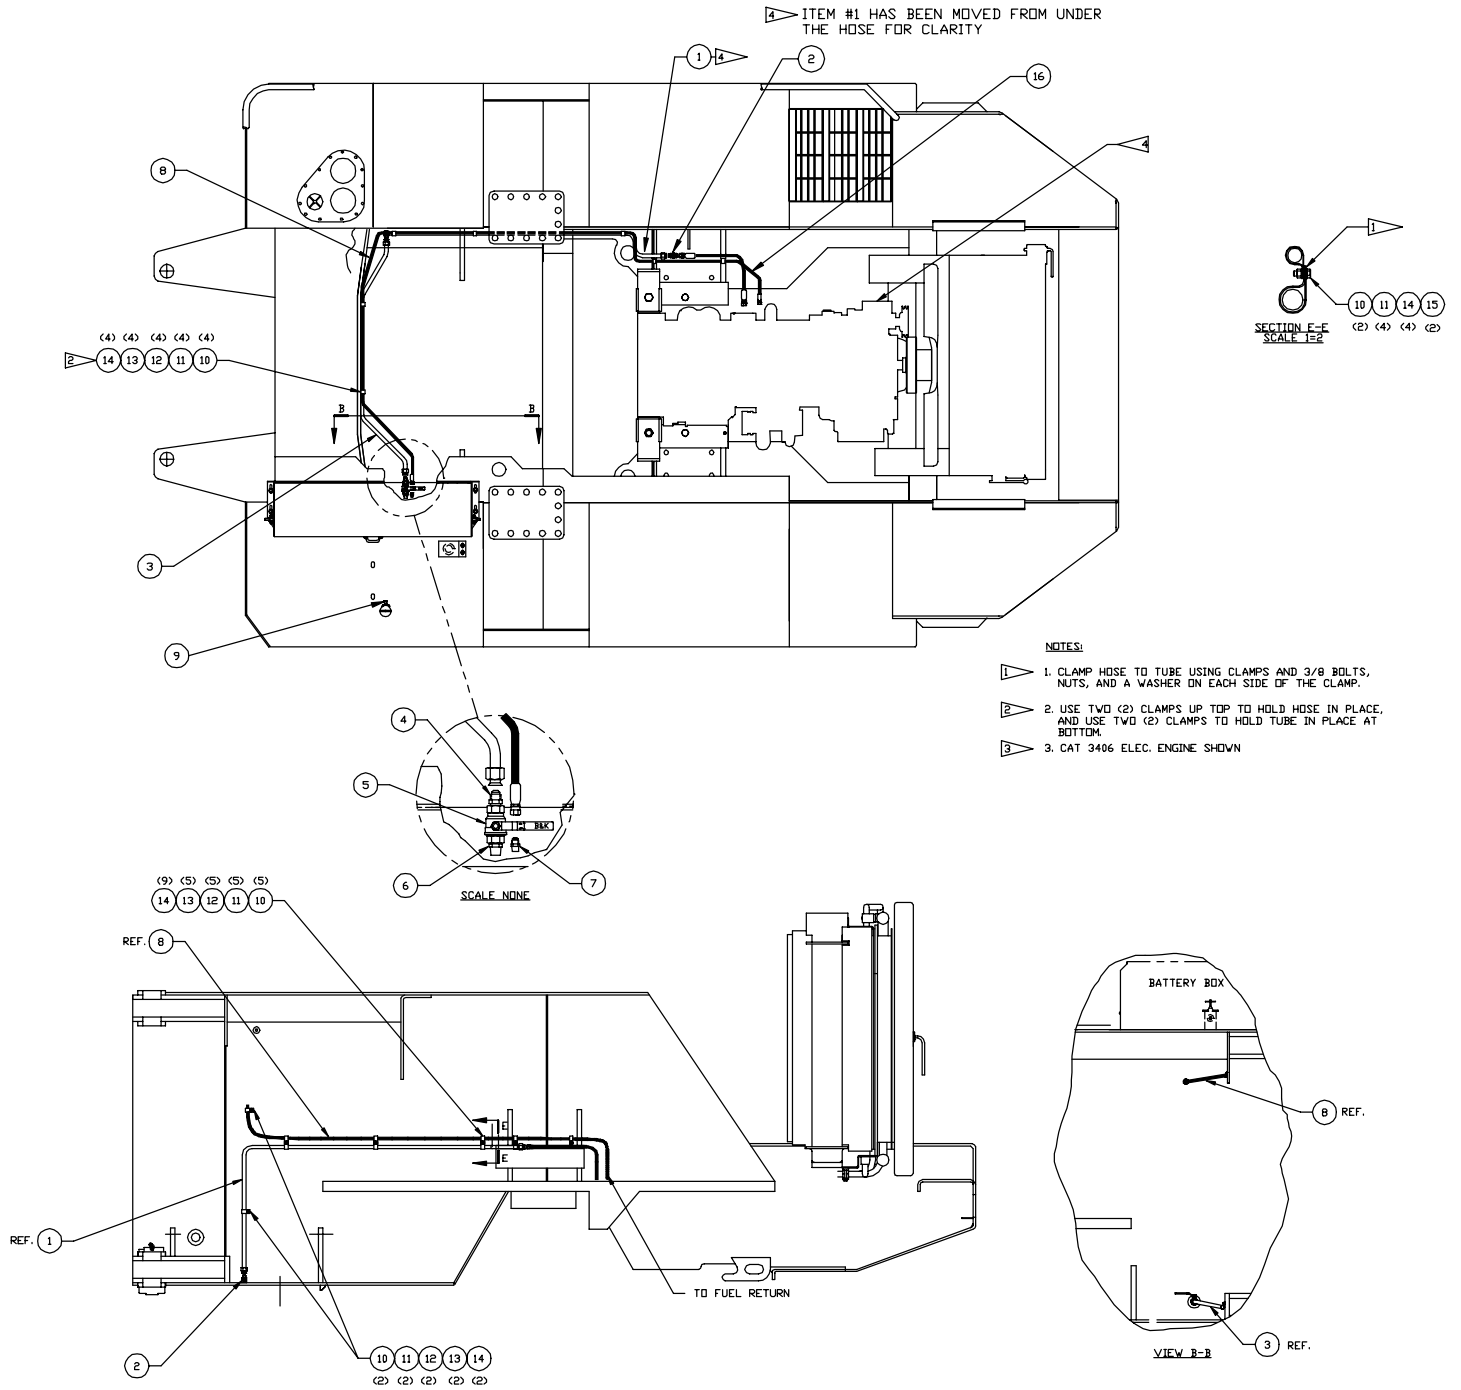

Fuel System

Item	Part No.	Qty	Description	Item	Part No.	Qty	Description
577939 Fuel System							
1	576417	1	. Tube Assembly	10	224131	13	. Nut, Esna
2	217132	1	. Fitting, St	11	230282	15	. Washer, Flat
3	568964	1	. Tube Assembly	12	201569	11	. Washer, Flat
4	209759	1	. Fitting, St	13	222297	11	. Stud, Weld
5	218923	1	. Valve, Ball	14	209696	19	. Clamp
6	209901	1	. Fitting, St	15	201604	2	. Capscrew
7	209757	1	. Fitting, St	16	245958	1	. Hose Assembly
8	232291	1	. Hose Assembly				
9	209512	1	. Fitting, Mc				