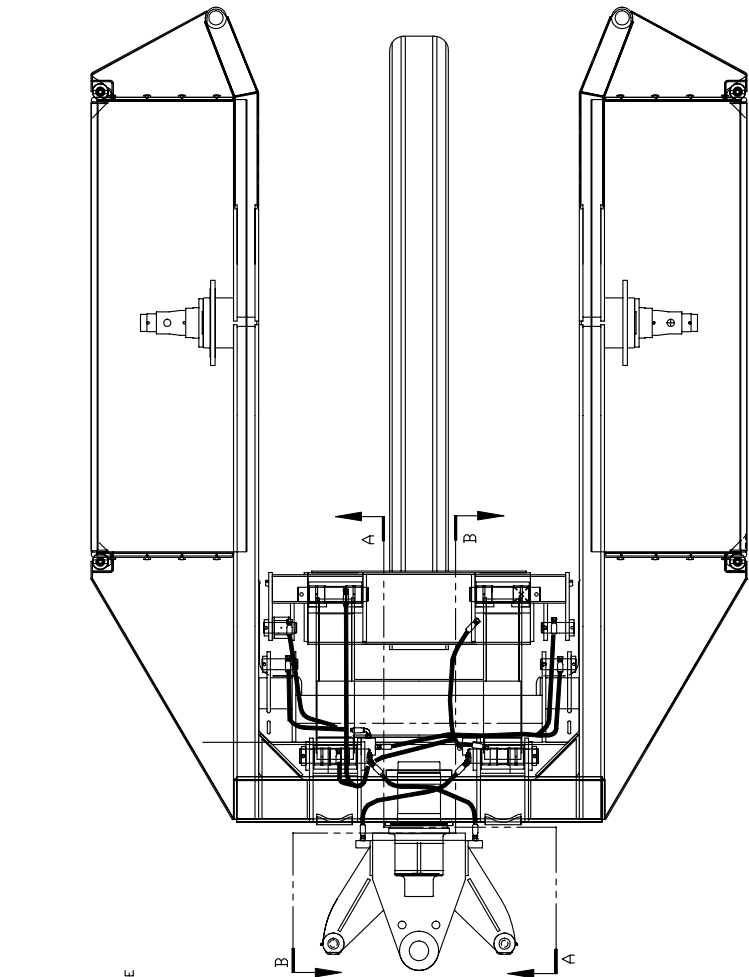

Hydraulic System - Bogie

SECTION A-A

SECTION B-B

BB 17 AND 18 FROM HOIST MANIFOLD OPPOSITE SIDE

SECTION C-C

DETAIL E

DETAIL D

Hydraulic System - Bogie

Item	Part No.	Qty	Description	Item	Part No.	Qty	Description
	577938		Hydraulic System - Bogie				
1	578471	2	. Manifold	17	245900	1	. Hose Assembly
2	578747	2	. Manifold	18	245901	1	. Hose Assembly
3	538595	2	. Valve, Restrictor	19	226566	1	. Hose Assembly
4	209142	2	. Fitting	20	245902	1	. Hose Assembly
5	578666	2	. Manifold	21	578705	1	. Clamp
6	245919	2	. Valve, Counterbalance	22	224951	4	. Fitting
	246809	1	. . Seal Kit	23	219502	1	. Fitting
7	234309	4	. Hose Assembly	24	240828	6	. Fitting
8	11740	4	. Kit, Split Flange	25	R1318402	2	. Hose Assembly
	201568	4	. . Lockwasher	26	233366	1	. Hose Assembly
	201615	4	. . Capscrew	27	244968	1	. Hose Assembly
	203446	1	. . O-Ring	28	211562	1	. Fitting
	209536	2	. . Clamp Half	29	23543	2	. Fitting
9	11759	10	. Kit, Split Flange	30	R13801972	2	. Fitting
	201567	4	. . Lockwasher	31	209488	2	. Fitting
	202201	4	. . Capscrew	32	209715	2	. Fitting
	203443	1	. . O-Ring	33	222886	2	. Fitting
	209535	2	. . Clamp Half	34	23955	1	. Hose Assembly
10	11741	4	. Fitting	35	231333	1	. Hose Assembly
11	245897	1	. Hose Assembly	36	240502	1	. Hose Assembly
12	21850	1	. Hose Assembly	37	578768	2	. Clamp
13	245898	1	. Hose Assembly	38	521926	2	. Flange, Gauge Port
14	245899	1	. Hose Assembly	39	578677	2	. Plate, Mounting
15	223783	2	. Fitting	40	229383	4	. Fitting
16	228961	2	. Clamp	41	229345	4	. Fitting