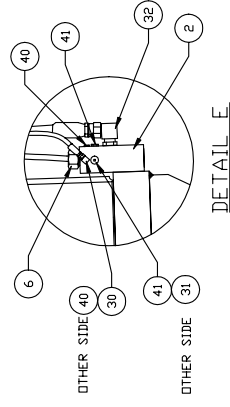

Hydraulic System - Bogie

SECTION A-A

SECTION B-B

BB 17 AND 18 FROM HOIST MANIFOLD OPPOSITE SIDE

SECTION C-C

DETAIL E

DETAIL D

Hydraulic System - Bogie

Item	Part No.	Qty	Description	Item	Part No.	Qty	Description
	577938		Hydraulic System - Bogie				
1	578471	2	. Manifold	17	245900	1	. Hose Assembly
2	578747	2	. Manifold	18	245901	1	. Hose Assembly
3	538595	2	. Valve, Restrictor	19	226566	1	. Hose Assembly
4	209142	2	. Fitting	20	245902	1	. Hose Assembly
5	578666	2	. Manifold	21	578705	1	. Clamp
6	245919	2	. Valve, Counterbalance	22	224951	4	. Fitting
	246809	1	. . Seal Kit	23	219502	1	. Fitting
7	234309	4	. Hose Assembly	24	240828	6	. Fitting
8	11740	4	. Kit, Split Flange	25	R1318402	2	. Hose Assembly
	201568	4	. . Lockwasher	26	233366	1	. Hose Assembly
	201615	4	. . Capscrew	27	244968	1	. Hose Assembly
	203446	1	. . O-Ring	28	211562	1	. Fitting
	209536	2	. . Clamp Half	29	23543	2	. Fitting
9	11759	10	. Kit, Split Flange	30	R13801972	2	. Fitting
	201567	4	. . Lockwasher	31	209488	2	. Fitting
	202201	4	. . Capscrew	32	209715	2	. Fitting
	203443	1	. . O-Ring	33	222886	2	. Fitting
	209535	2	. . Clamp Half	34	23955	1	. Hose Assembly
10	11741	4	. Fitting	35	231333	1	. Hose Assembly
11	245897	1	. Hose Assembly	36	240502	1	. Hose Assembly
12	21850	1	. Hose Assembly	37	578768	2	. Clamp
13	245898	1	. Hose Assembly	38	521926	2	. Flange, Gauge Port
14	245899	1	. Hose Assembly	39	578677	2	. Plate, Mounting
15	223783	2	. Fitting	40	229383	4	. Fitting
16	228961	2	. Clamp	41	229345	4	. Fitting