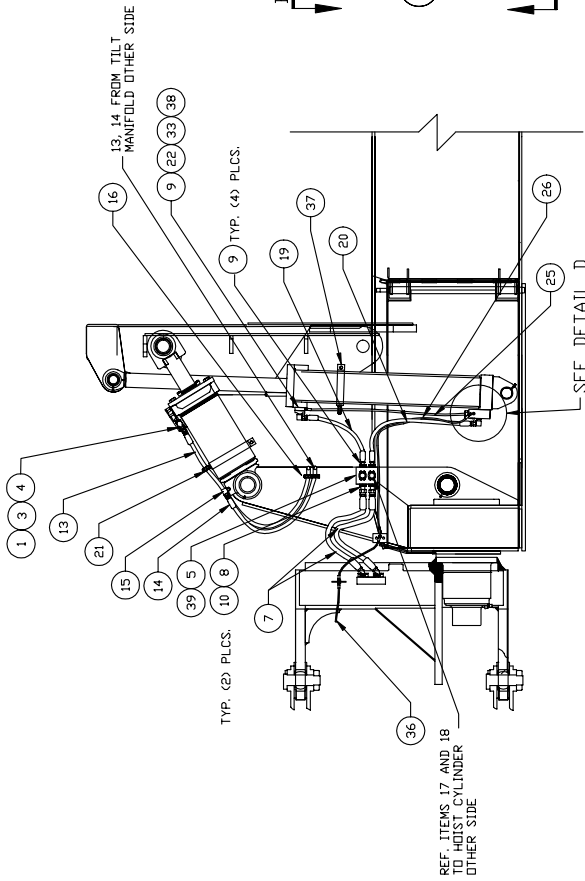

Hydraulic System - Bogie

SECTION A-A

SECTION B-B

BB 17 AND 18 FROM HOIST MANIFOLD OPPOSITE SIDE

SECTION C-C

DETAIL E

DETAIL D

Hydraulic System - Bogie

Item	Part No.	Qty	Description	Item	Part No.	Qty	Description
	577938		Hydraulic System - Bogie				
1	578471	2	. Manifold	17	245900	1	. Hose Assembly
2	578747	2	. Manifold	18	245901	1	. Hose Assembly
3	538595	2	. Valve, Restrictor	19	226566	1	. Hose Assembly
4	209142	2	. Fitting	20	245902	1	. Hose Assembly
5	578666	2	. Manifold	21	578705	1	. Clamp
6	245919	2	. Valve, Counterbalance	22	224951	4	. Fitting
	246809	1	. . Seal Kit	23	219502	1	. Fitting
7	234309	4	. Hose Assembly	24	240828	6	. Fitting
8	11740	4	. Kit, Split Flange	25	R1318402	2	. Hose Assembly
	201568	4	. . Lockwasher	26	233366	1	. Hose Assembly
	201615	4	. . Capscrew	27	244968	1	. Hose Assembly
	203446	1	. . O-Ring	28	211562	1	. Fitting
	209536	2	. . Clamp Half	29	23543	2	. Fitting
9	11759	10	. Kit, Split Flange	30	R13801972	2	. Fitting
	201567	4	. . Lockwasher	31	209488	2	. Fitting
	202201	4	. . Capscrew	32	209715	2	. Fitting
	203443	1	. . O-Ring	33	222886	2	. Fitting
	209535	2	. . Clamp Half	34	23955	1	. Hose Assembly
10	11741	4	. Fitting	35	231333	1	. Hose Assembly
11	245897	1	. Hose Assembly	36	240502	1	. Hose Assembly
12	21850	1	. Hose Assembly	37	578768	2	. Clamp
13	245898	1	. Hose Assembly	38	521926	2	. Flange, Gauge Port
14	245899	1	. Hose Assembly	39	578677	2	. Plate, Mounting
15	223783	2	. Fitting	40	229383	4	. Fitting
16	228961	2	. Clamp	41	229345	4	. Fitting