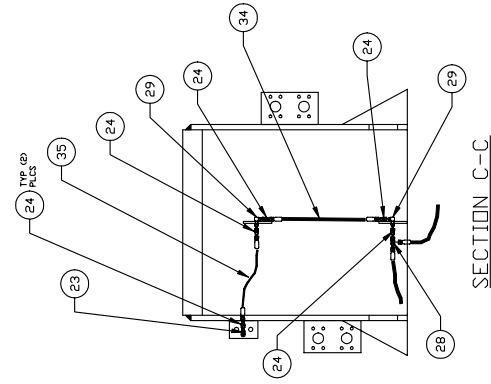

Hydraulic System - Bogie

SECTION A-A

SECTION B-B

BB 17 AND 18 FROM HOIST MANIFOLD OPPOSITE SIDE

SECTION C-C

DETAIL E

DETAIL D

Hydraulic System - Bogie

Item	Part No.	Qty	Description	Item	Part No.	Qty	Description
	577938		Hydraulic System - Bogie				
1	578471	2	. Manifold	17	245900	1	. Hose Assembly
2	578747	2	. Manifold	18	245901	1	. Hose Assembly
3	538595	2	. Valve, Restrictor	19	226566	1	. Hose Assembly
4	209142	2	. Fitting	20	245902	1	. Hose Assembly
5	578666	2	. Manifold	21	578705	1	. Clamp
6	245919	2	. Valve, Counterbalance	22	224951	4	. Fitting
	246809	1	. . Seal Kit	23	219502	1	. Fitting
7	234309	4	. Hose Assembly	24	240828	6	. Fitting
8	11740	4	. Kit, Split Flange	25	R1318402	2	. Hose Assembly
	201568	4	. . Lockwasher	26	233366	1	. Hose Assembly
	201615	4	. . Capscrew	27	244968	1	. Hose Assembly
	203446	1	. . O-Ring	28	211562	1	. Fitting
	209536	2	. . Clamp Half	29	23543	2	. Fitting
9	11759	10	. Kit, Split Flange	30	R13801972	2	. Fitting
	201567	4	. . Lockwasher	31	209488	2	. Fitting
	202201	4	. . Capscrew	32	209715	2	. Fitting
	203443	1	. . O-Ring	33	222886	2	. Fitting
	209535	2	. . Clamp Half	34	23955	1	. Hose Assembly
10	11741	4	. Fitting	35	231333	1	. Hose Assembly
11	245897	1	. Hose Assembly	36	240502	1	. Hose Assembly
12	21850	1	. Hose Assembly	37	578768	2	. Clamp
13	245898	1	. Hose Assembly	38	521926	2	. Flange, Gauge Port
14	245899	1	. Hose Assembly	39	578677	2	. Plate, Mounting
15	223783	2	. Fitting	40	229383	4	. Fitting
16	228961	2	. Clamp	41	229345	4	. Fitting