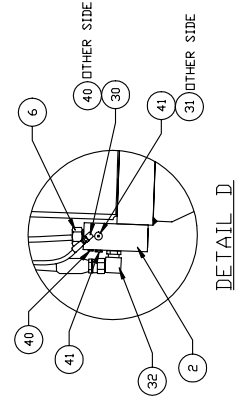

Hydraulic System - Bogie

SECTION A-A

SECTION B-B

BB 17 AND 18 FROM HOIST MANIFOLD OPPOSITE SIDE

SECTION C-C

DETAIL E

DETAIL D

Hydraulic System - Bogie

Item	Part No.	Qty	Description	Item	Part No.	Qty	Description
	577938		Hydraulic System - Bogie				
1	578471	2	. Manifold	17	245900	1	. Hose Assembly
2	578747	2	. Manifold	18	245901	1	. Hose Assembly
3	538595	2	. Valve, Restrictor	19	226566	1	. Hose Assembly
4	209142	2	. Fitting	20	245902	1	. Hose Assembly
5	578666	2	. Manifold	21	578705	1	. Clamp
6	245919	2	. Valve, Counterbalance	22	224951	4	. Fitting
	246809	1	. . Seal Kit	23	219502	1	. Fitting
7	234309	4	. Hose Assembly	24	240828	6	. Fitting
8	11740	4	. Kit, Split Flange	25	R1318402	2	. Hose Assembly
	201568	4	. . Lockwasher	26	233366	1	. Hose Assembly
	201615	4	. . Capscrew	27	244968	1	. Hose Assembly
	203446	1	. . O-Ring	28	211562	1	. Fitting
	209536	2	. . Clamp Half	29	23543	2	. Fitting
9	11759	10	. Kit, Split Flange	30	R13801972	2	. Fitting
	201567	4	. . Lockwasher	31	209488	2	. Fitting
	202201	4	. . Capscrew	32	209715	2	. Fitting
	203443	1	. . O-Ring	33	222886	2	. Fitting
	209535	2	. . Clamp Half	34	23955	1	. Hose Assembly
10	11741	4	. Fitting	35	231333	1	. Hose Assembly
11	245897	1	. Hose Assembly	36	240502	1	. Hose Assembly
12	21850	1	. Hose Assembly	37	578768	2	. Clamp
13	245898	1	. Hose Assembly	38	521926	2	. Flange, Gauge Port
14	245899	1	. Hose Assembly	39	578677	2	. Plate, Mounting
15	223783	2	. Fitting	40	229383	4	. Fitting
16	228961	2	. Clamp	41	229345	4	. Fitting