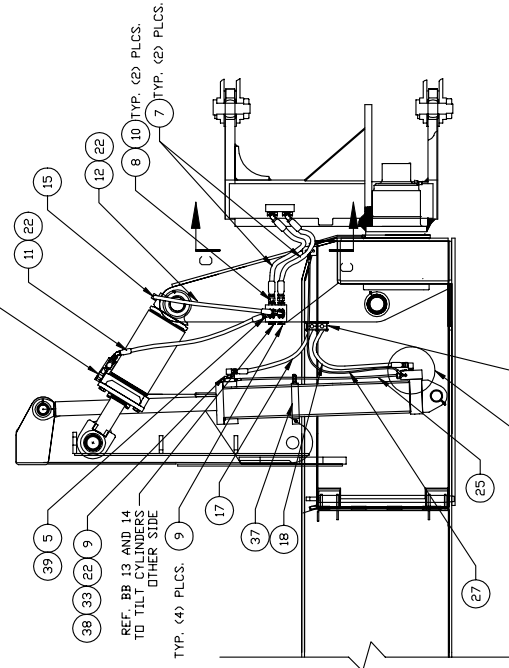

Hydraulic System - Bogie

SECTION A-A

SECTION B-B

BB 17 AND 18 FROM HOIST MANIFOLD OPPOSITE SIDE

SECTION C-C

DETAIL E

DETAIL D

Hydraulic System - Bogie

Item	Part No.	Qty	Description	Item	Part No.	Qty	Description
	577938		Hydraulic System - Bogie				
1	578471	2	. Manifold	17	245900	1	. Hose Assembly
2	578747	2	. Manifold	18	245901	1	. Hose Assembly
3	538595	2	. Valve, Restrictor	19	226566	1	. Hose Assembly
4	209142	2	. Fitting	20	245902	1	. Hose Assembly
5	578666	2	. Manifold	21	578705	1	. Clamp
6	245919	2	. Valve, Counterbalance	22	224951	4	. Fitting
	246809	1	. . Seal Kit	23	219502	1	. Fitting
7	234309	4	. Hose Assembly	24	240828	6	. Fitting
8	11740	4	. Kit, Split Flange	25	R1318402	2	. Hose Assembly
	201568	4	. . Lockwasher	26	233366	1	. Hose Assembly
	201615	4	. . Capscrew	27	244968	1	. Hose Assembly
	203446	1	. . O-Ring	28	211562	1	. Fitting
	209536	2	. . Clamp Half	29	23543	2	. Fitting
9	11759	10	. Kit, Split Flange	30	R13801972	2	. Fitting
	201567	4	. . Lockwasher	31	209488	2	. Fitting
	202201	4	. . Capscrew	32	209715	2	. Fitting
	203443	1	. . O-Ring	33	222886	2	. Fitting
	209535	2	. . Clamp Half	34	23955	1	. Hose Assembly
10	11741	4	. Fitting	35	231333	1	. Hose Assembly
11	245897	1	. Hose Assembly	36	240502	1	. Hose Assembly
12	21850	1	. Hose Assembly	37	578768	2	. Clamp
13	245898	1	. Hose Assembly	38	521926	2	. Flange, Gauge Port
14	245899	1	. Hose Assembly	39	578677	2	. Plate, Mounting
15	223783	2	. Fitting	40	229383	4	. Fitting
16	228961	2	. Clamp	41	229345	4	. Fitting