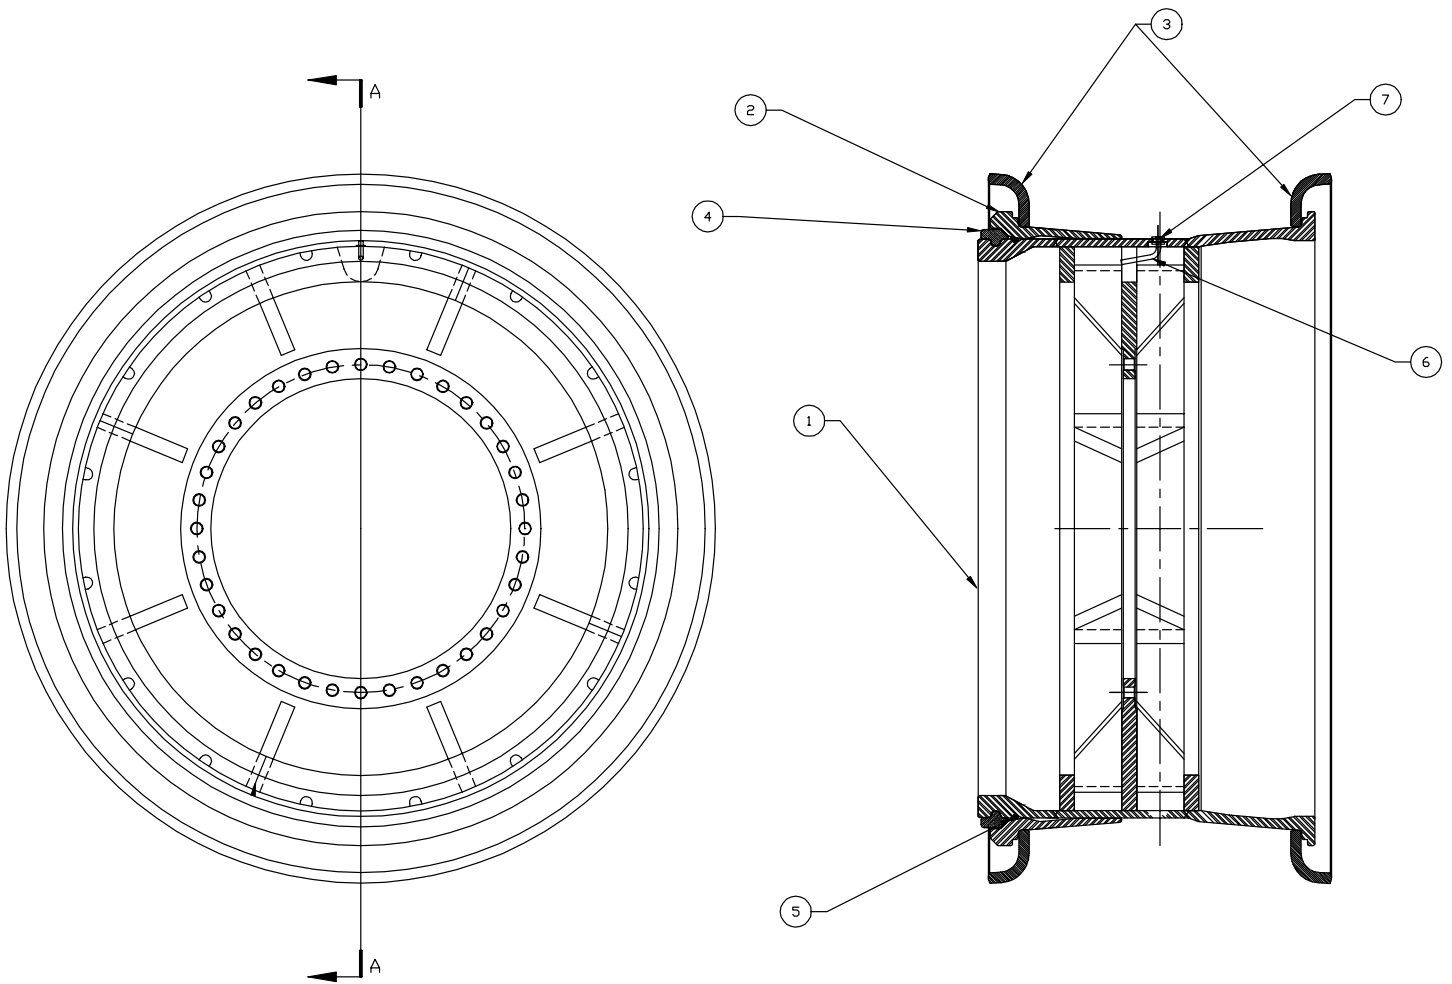

Wheel Assembly, Bogie

Item	Part No.	Qty	Description	Item	Part No.	Qty	Description
	577936		Wheel Assembly, Bogie	4	245326	1	. Ring, Lock
1	578246	1	. Wheel Weldment	5	245327	1	. O-Ring
2	245324	1	. Bead Seat	6	219310	1	. Stem, Valve
3	245325	2	. Flange	7	219142	1	. Spud