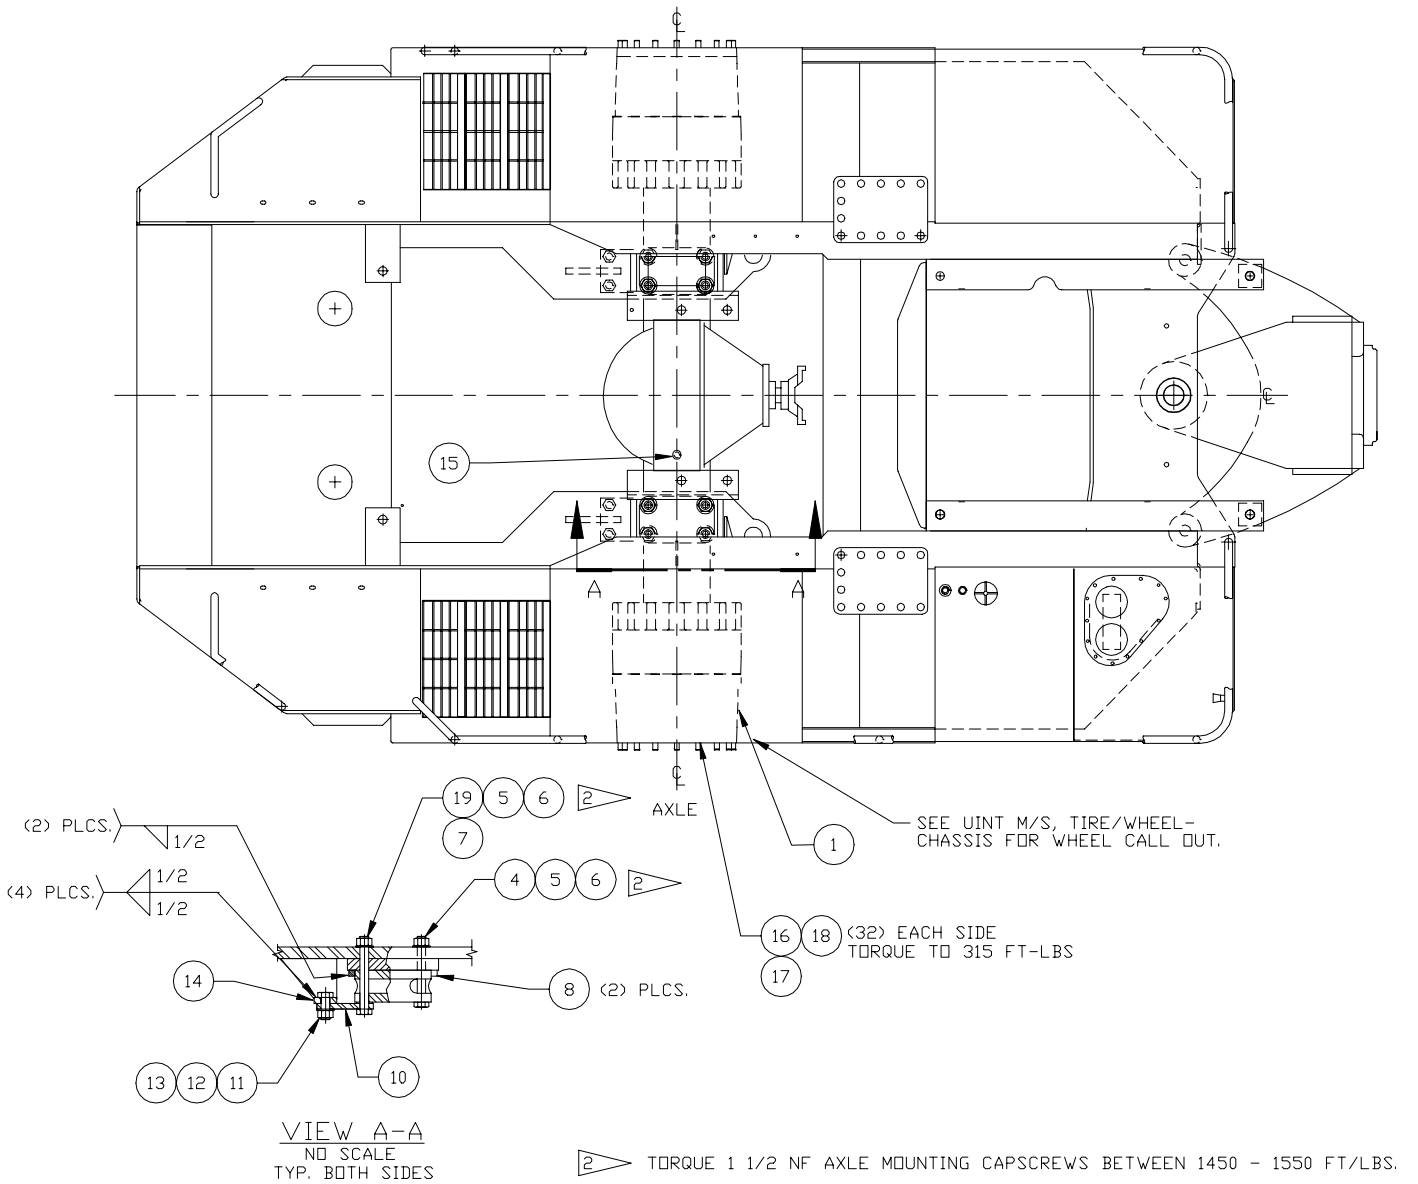

Axle Installation

Item	Part No.	Qty	Description	Item	Part No.	Qty	Description
	577934		Axle Installation				
1	* 577952	1	. Axle	14	562389	2	. Bar,Torque
4	224331	4	. Capscrew	15	200268	1	. Breather
5	234536	16	. Washer, Hard	16	241274	64	. Stud
6	220448	8	. Nut, Esna	17	222463	64	. Nut, Hex
7	556784	4	. Spacer	18	225176	64	. Washer, Hard
8	556710	4	. Stop,Axle	19	243339	4	. Capscrew
10	568770	2	. Link	20	239408	3qt	. Additive
11	224181	4	. Capscrew				
12	220918	4	. Nut, Esna				* See Separate Coverage
13	217419	4	. Washer, Hard				