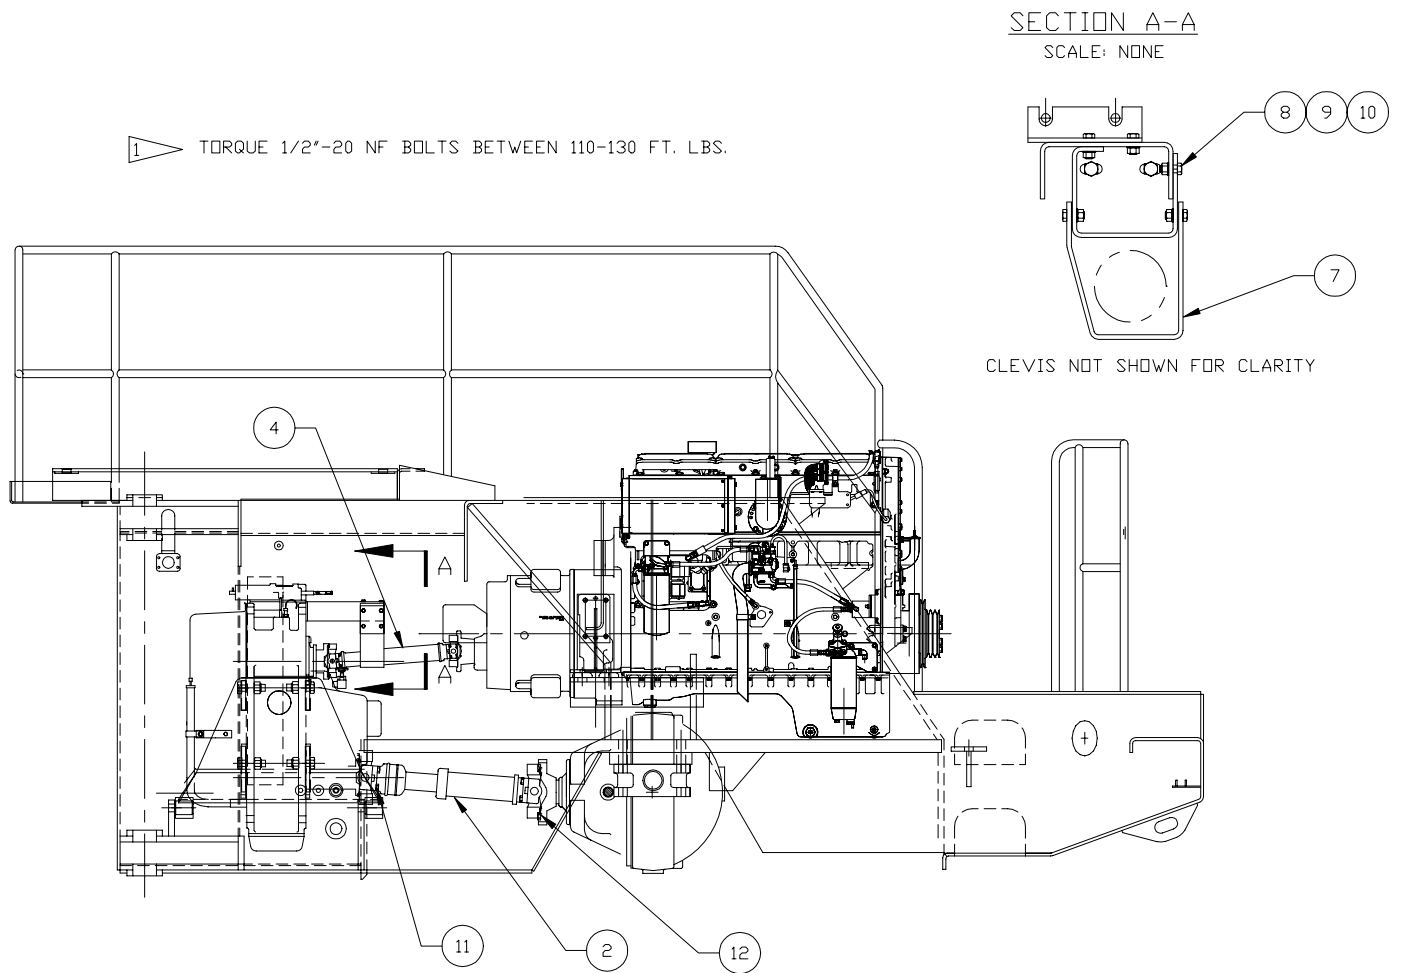

Drivetrain Installation

Item	Part No.	Qty	Description	Item	Part No.	Qty	Description
	577931		Drivetrain Installation				
2	* 243566	1	. Driveline Assembly	10	223427	4	. Washer, Flat
4	* 245763	1	. Driveline Assembly	11	223006	4	. Capscrew
7	578782	1	. Plate, Guard	12	222109	4	. Capscrew
8	201604	4	. Capscrew				
9	223654	4	. Nut, Esna				* See Separate Coverage