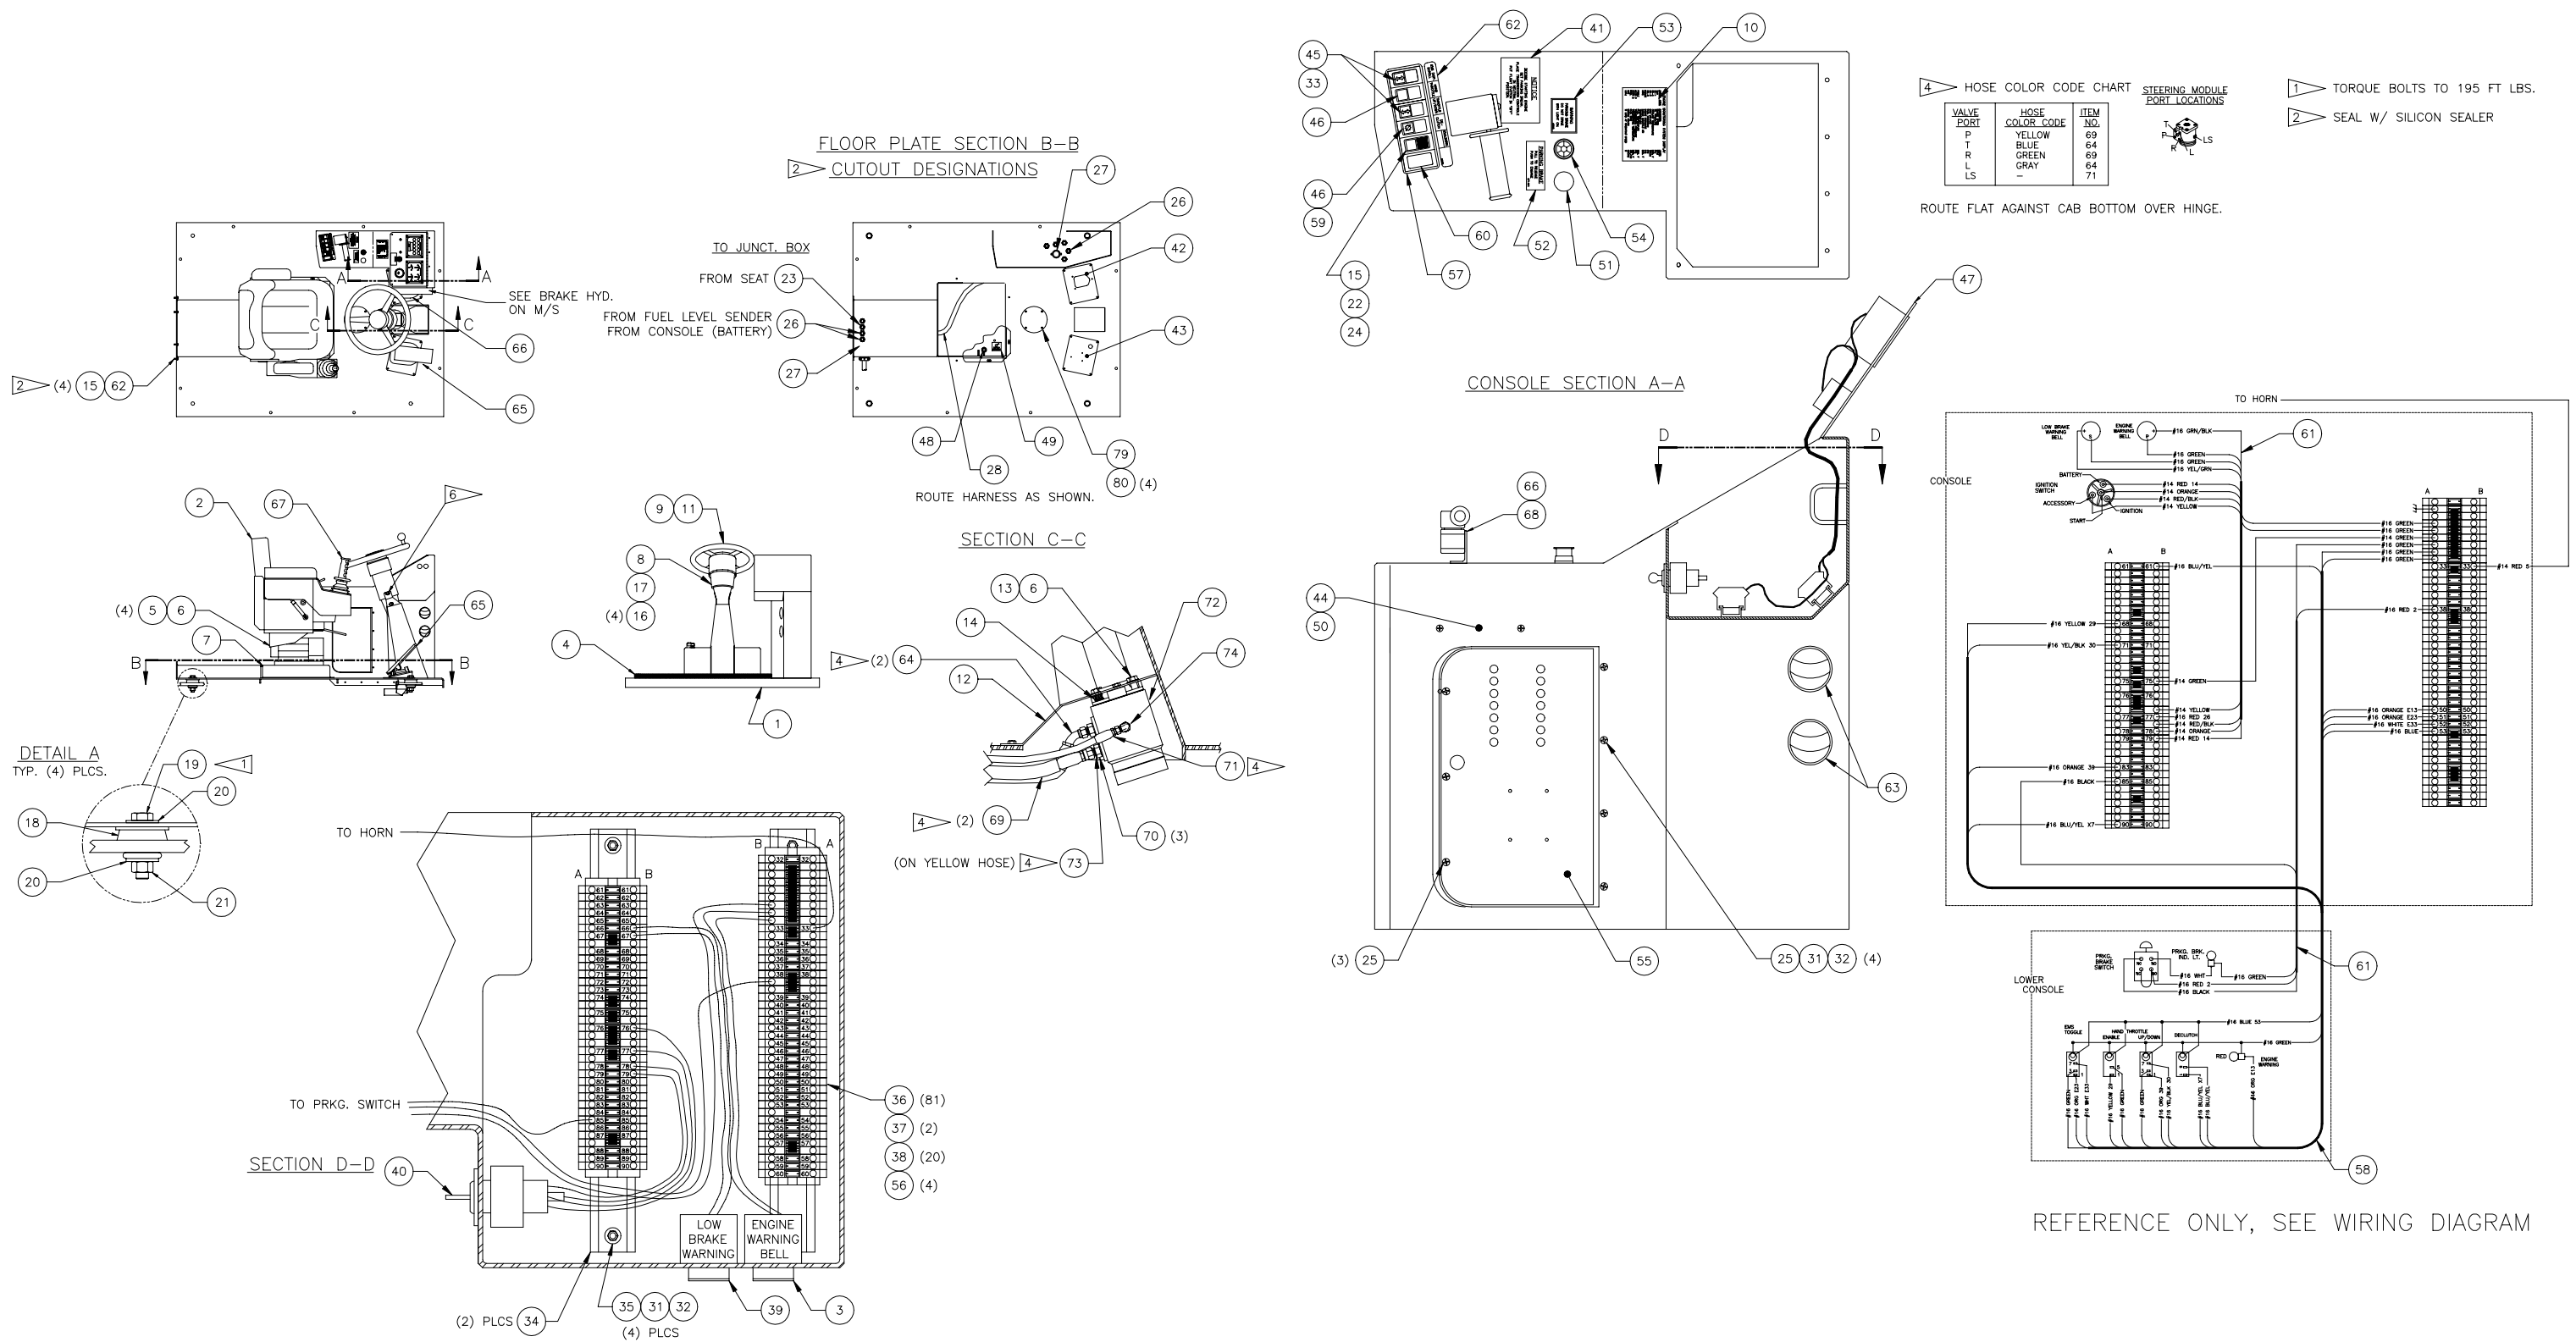

## Cowl Assembly

Item	Part No.	Qty	Description	Item	Part No.	Qty	Description
	<b>577930</b>		<b>Cowl Assembly</b>				
1	578351	1	. Cowl	41	575279	1	. Decal
2	* 578550	1	. Seat Assembly	42	568288	1	. Plate
3	243633	1	. Horn	43	578489	1	. Plate
4	* 578611	1	. Floor Mat Installation	44	578506	1	. Plate
5	223654	4	. Nut, Esna	45	243472	2	. Symbol, Switch
6	230282	6	. Washer, Flat	46	234736	2	. Switch, 24V
7	235038	3'	. Weatherstrip		234508	1	. . Socket
8	* 577575	1	. Steering Column		236901	1	. . Bulb
9	244506	1	. Steering Wheel	47	* 578515	1	. Panel Assembly, Instrument
10	576848	1	. Decal	48	224299	1	. Switch, Master Disconnect
11	234651	1	. Button, Horn	49	557494	1	. Decal
12	575038	1	. Plate	50	* 578516	1	. Sub-Panel Assembly, Plate
13	201634	2	. Capscrew	51	234264	1	. Control Unit
14	231931	2	. Capscrew	52	571461	1	. Decal
15	236502	1	. Lamp, Pilot	53	571430	1	. Decal
16	00181354	4	. Capscrew	54	225649	1	. Light, Reducer Panel
17	201570	4	. Washer, Spring	55	* 578517	1	. Panel Assembly, Door
18	224222	4	. Dampener, Vibration	56	241761	4	. Stop, End
19	230096	4	. Capscrew	57	234740	1	. Frame
20	00106268	8	. Washer, Flat	58	578566	1	. Wire Harness
21	223188	4	. Nut, Esna	59	237495	1	. Symbol, Out-Of-Gear
22	236503	1	. Lens, Reducer	60	234509	2	. Cover, Blank
23	219517	1	. Connector, Cord	61	578567	1	. Wiring, Console
24	236504	1	. Lens, Green	62	578533	1	. Decal
25	234495	11	. Capscrew	63	R840286	2	. Louver
26	227374	4	. Connector, Cord	64	241353	1	. Hose
27	226049	2	. Connector, Cord	65	* 243342	1	. Pedal, Electric Throttle
28	578573	1	. Wire Harness	66	578588	1	. Angle
29	227023	1	. Plug, Knockout	67	245328	1	. Joystick, Electric
30	223759	2	. Connector, Cord	68	* 245672	1	. Controller, Electric Shift
31	223645	8	. Nut, Esna	69	231338	2	. Hose
32	00103338	8	. Washer, Flat	70	23577	3	. Fitting
33	236488	2	. Switch	71	233001	1	. Hose
34	22628	2m	. Rail	72	235218	1	. Steering Unit
35	232969	4	. Capscrew	73	234393	1	. Valve, Check
36	236924	81	. Terminal Block	74	209486	1	. Fitting
37	236925	2	. Plate, End	80	574813	1	. Plate, Cover
38	236926	20	. Jumper, Horizontal				
39	R10547	1	. Buzzer				* See Separate Coverage
40	207155	1	. Switch, Ignition W/Keys				