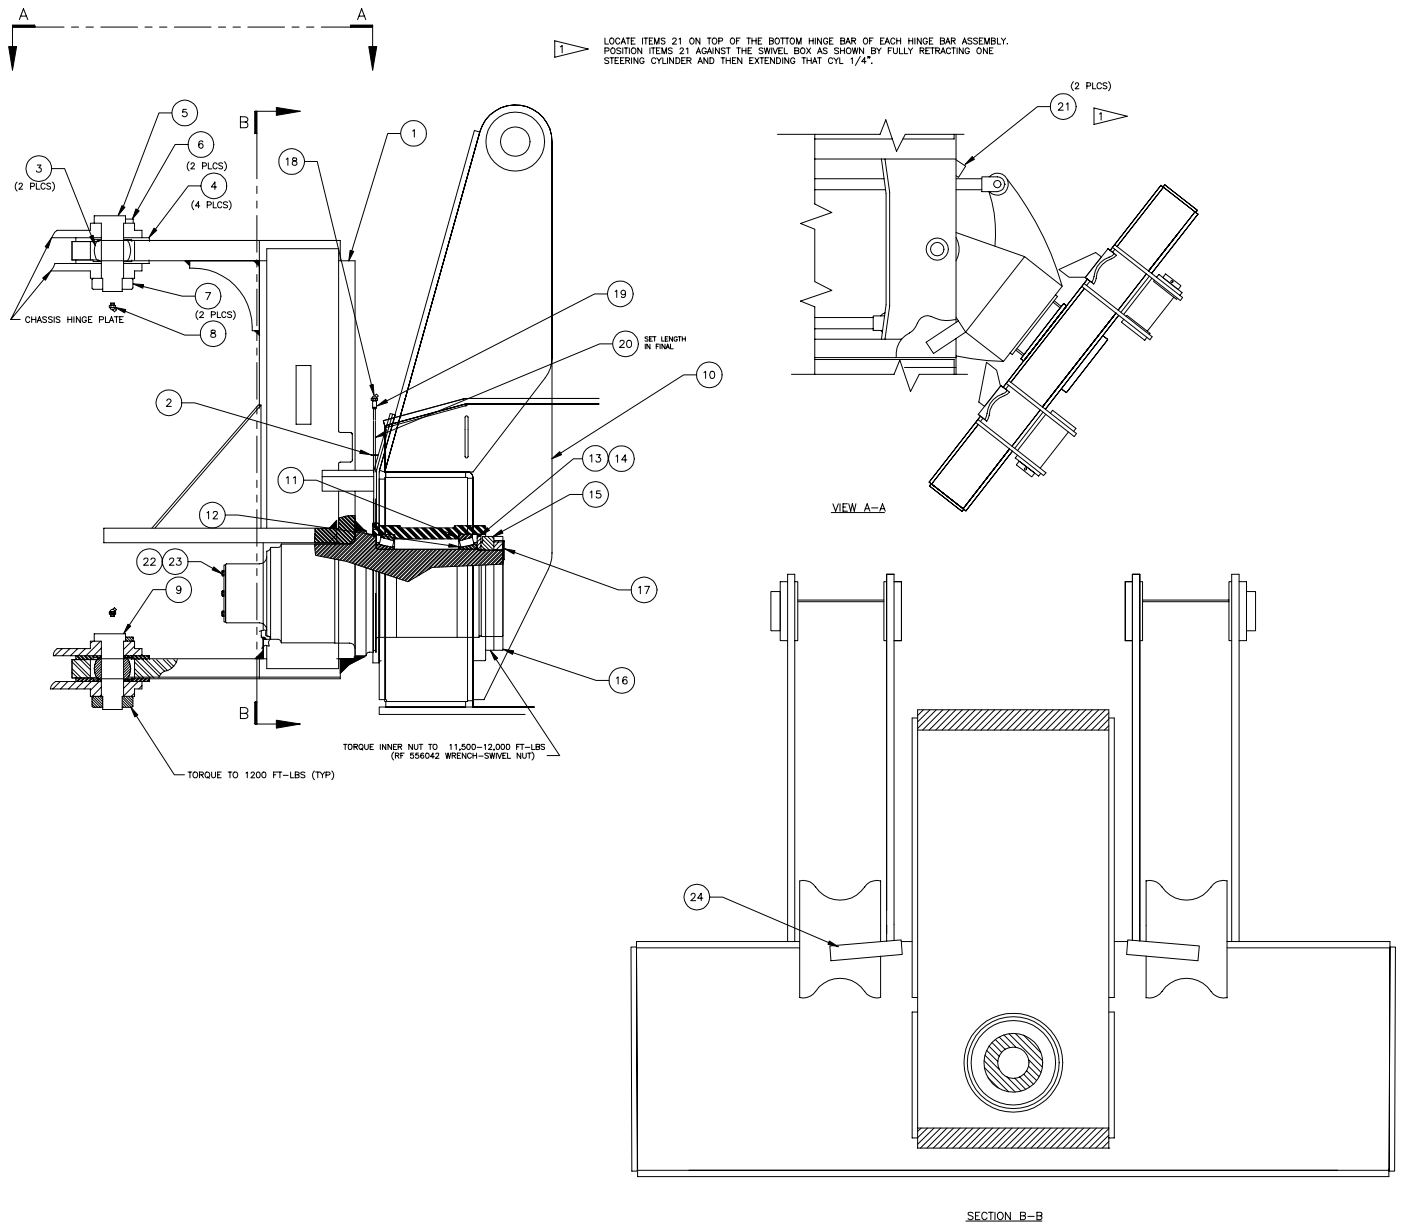

Swivel and Bogie Installation

Item	Part No.	Qty	Description	Item	Part No.	Qty	Description
577929 Swivel/Bogie Installation							
1	577950	1	. Swivel Box	13	203506	2	. O-Ring
2	222677	1	. Flat Washer	14	501873	1	. Seal, Oil
3	214314	2	. Bushing	15	539434	1	. Nut
4	500093	4	. Washer	16	501874	1	. Nut
5	567594	1	. Pin, Hinge	18	00271283	1	. Fitting, Lube
6	500243	2	. Bar, Spacer	19	00187394	1	. Coupling, Pipe
7	219928	2	. Nut, Jam	20	569784	1	. Fitting
8	00191758	2	. Fitting, Lube	21	524893	4	. Stop
9	537493	1	. Pin, Hinge	22	578549	1	. Plate
10	577971	1	. Bogie Assembly	23	223687	6	. Capscrew
11	204605	2	. Bearing Cup	24	578702	2	. Plate, Stop
12	200219	2	. Bearing Cone				