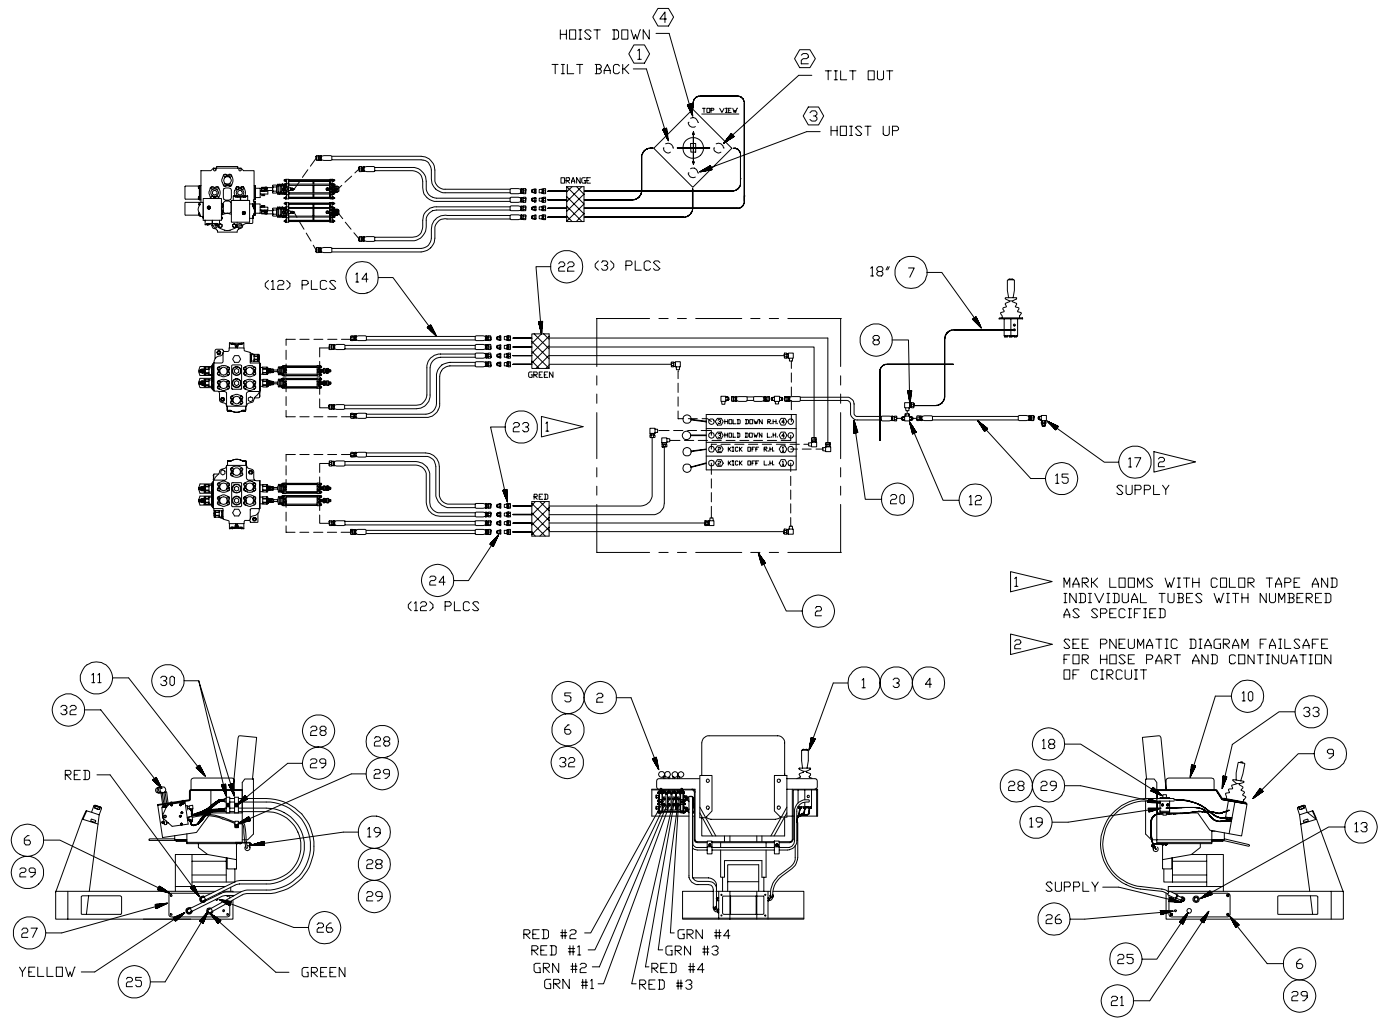

Air System - Implement

| Item | Part No. | Qty | Description | Item | Part No. | Qty | Description |
|------|---------------|-----|-------------------------------|------|----------|-----|-----------------|
| | 577783 | | Air System - Implement | | | | |
| 1 | * 227916 | 1 | . Remote Control Valve | 19 | 209576 | 4 | . Hose Assembly |
| 2 | * 577782 | 1 | . Air Valve Installation, LH | 20 | 208291 | 1 | . Hose Assembly |
| 3 | 00137352 | 4 | . Capscrew | 21 | 568743 | 1 | . Plate |
| 4 | 224189 | 4 | . Nut, Esna | 22 | 218879 | 56' | . Tube, Poly |
| 5 | 00114501 | 4 | . Nut, Jam | 23 | 215151 | 14 | . Fitting |
| 6 | 229186 | 12 | . Capscrew | 24 | 209910 | 14 | . Fitting |
| 7 | 215123 | 2' | . Hose, Plastic Air | 25 | 208264 | 4 | . Grommet |
| 8 | 214335 | 2 | . Fitting | 26 | 200363 | 3 | . Plug |
| 9 | 576346 | 1 | . Control | 27 | 572379 | 1 | . Plate |
| 10 | 570534 | 1 | . Armrest, RH | 28 | 222259 | 7 | . Capscrew |
| 11 | 572381 | 1 | . Armrest, LH | 29 | 00103339 | 14 | . Flat Washer |
| 13 | 220577 | 1 | . Connector, Cord | 30 | 209588 | 4 | . Clamp |
| 14 | 229455 | 12 | . Hose Assembly | 32 | 557726 | 1 | . Decal |
| 15 | 207848 | 1 | . Hose Assembly | 33 | 567173 | 1 | . Decal |
| 16 | 230668 | 8 | . Capscrew | | | | |
| 17 | 23543 | 1 | . Fitting | | | | |
| 18 | 209698 | 2 | . Clamp | | | | |