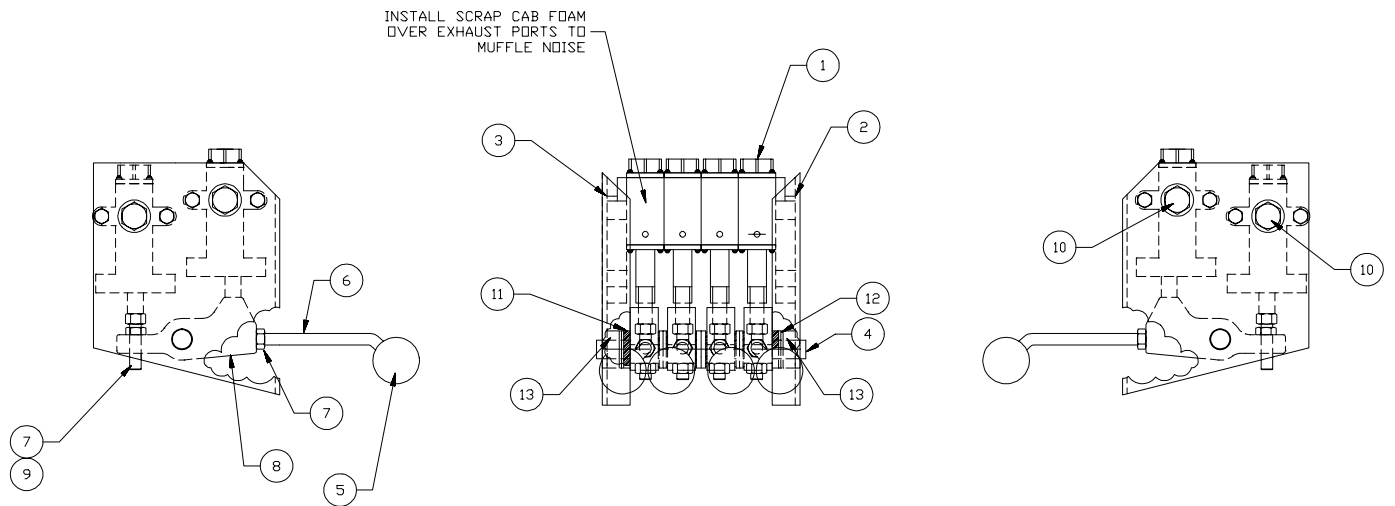

Air Valve Installation, LH

Item	Part No.	Qty	Description	Item	Part No.	Qty	Description
	577782		Air Valve Installation, LH				
1	* 215115	2	. 4-Spool Valve	9	201599	4	. Capscrew
2	577781	1	. Bracket, RH	10	00143997	2	. Plug, Pipe
3	577780	1	. Bracket, LH	11	211208	8	. Bearing, Nyliner
4	503042	1	. Shaft	12	201569	8	. Flat Washer
5	215062	4	. Knob, Handle	13	214973	2	. Set Collar
6	562457	4	. Handle, Valve				
7	00114502	8	. Nut, Jam				* See Separate Coverage
8	524359	4	. Arm, Rocker				