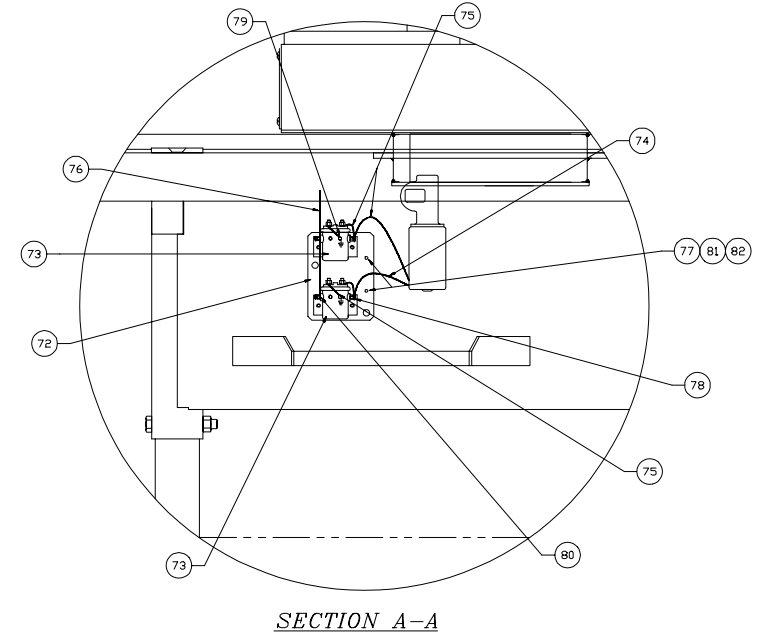

NOTE:
FOR MODULATED TRANS. AND
1ST & 2ND GEAR ONLY
AFTER DECLUTCH.

- 1 SEE IMPLEMENT CONTROLS ON M/S
- 2 SEE HYD. SYSTEM STEERING ON M/S
- 3 SEE CONTROLS-VEHICLE ON M/S
- 4 SEE AIR SYSTEM-VEHICLE ON M/S
- 5 SEE COWL & CAB INSULATION ON M/S
- 6 SEE HYD. SYS. BRAKES ON M/S
- 7 SEE HEATER INSTL. OPTION PLUG HOLES IF NOT USED
- 8 SEE A/C INSTL. OPTION COVER IF NOT USED