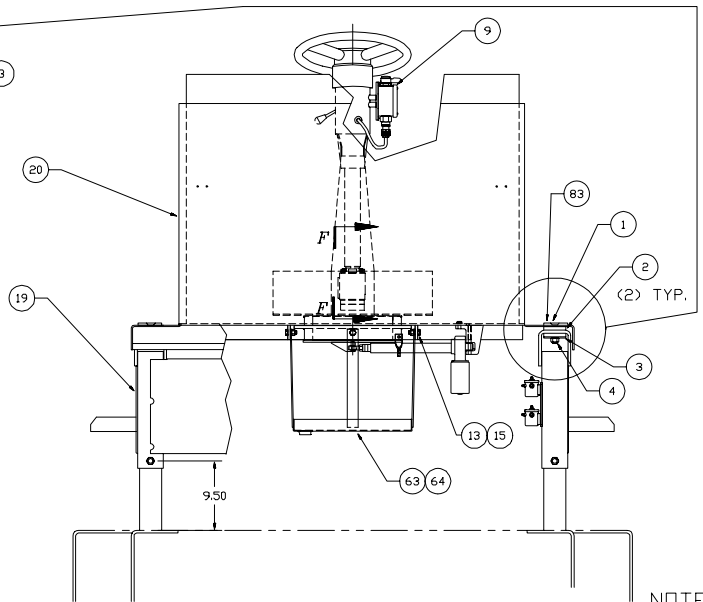

NOTE:
FOR MODULATED TRANS. AND
1ST & 2ND GEAR ONLY
AFTER DECLUTCH.

- 1 SEE IMPLEMENT CONTROLS ON M/S
- 2 SEE HYD. SYSTEM STEERING ON M/S
- 3 SEE CONTROLS-VEHICLE ON M/S
- 4 SEE AIR SYSTEM-VEHICLE ON M/S
- 5 SEE COWL & CAB INSULATION ON M/S
- 6 SEE HYD. SYS. BRAKES ON M/S
- 7 SEE HEATER INSTL. OPTION PLUG HOLES IF NOT USED
- 8 SEE A/C INSTL. OPTION COVER IF NOT USED