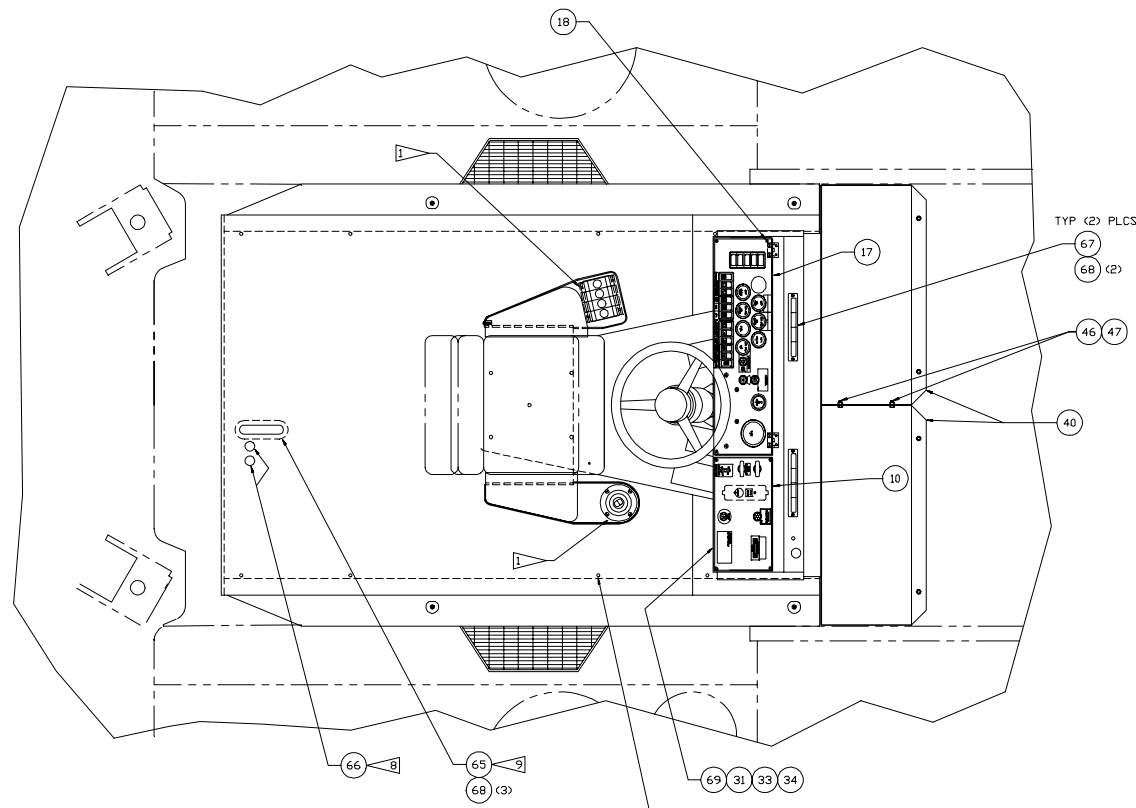

NOTE:
FOR MODULATED TRANS. AND
1ST & 2ND GEAR ONLY
AFTER DECLUTCH.

- 1 SEE IMPLEMENT CONTROLS ON M/S
- 2 SEE HYD. SYSTEM STEERING ON M/S
- 3 SEE CONTROLS-VEHICLE ON M/S
- 4 SEE AIR SYSTEM-VEHICLE ON M/S
- 5 SEE COWL & CAB INSULATION ON M/S
- 6 SEE HYD. SYS. BRAKES ON M/S
- 7 SEE HEATER INSTL. OPTION PLUG HOLES IF NOT USED
- 8 SEE A/C INSTL. OPTION COVER IF NOT USED