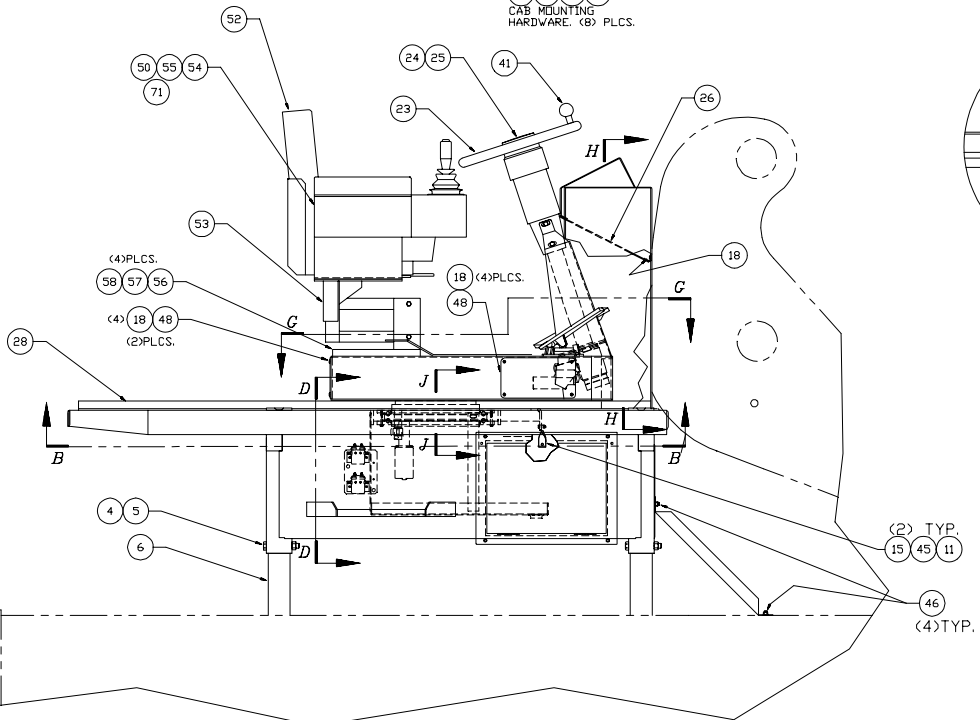

NOTE:
FOR MODULATED TRANS. AND
1ST & 2ND GEAR ONLY
AFTER DECLUTCH.

- 1 SEE IMPLEMENT CONTROLS ON M/S
- 2 SEE HYD. SYSTEM STEERING ON M/S
- 3 SEE CONTROLS-VEHICLE ON M/S
- 4 SEE AIR SYSTEM-VEHICLE ON M/S
- 5 SEE COWL & CAB INSULATION ON M/S
- 6 SEE HYD. SYS. BRAKES ON M/S
- 7 SEE HEATER INSTL. OPTION PLUG HOLES IF NOT USED
- 8 SEE A/C INSTL. OPTION COVER IF NOT USED