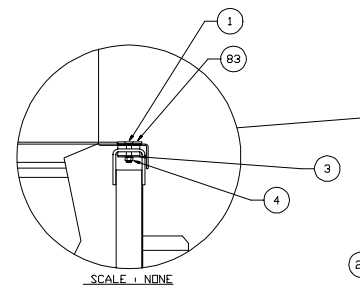

NOTE:
FOR MODULATED TRANS. AND
1ST & 2ND GEAR ONLY
AFTER DECLUTCH.

- 1 SEE IMPLEMENT CONTROLS ON M/S
- 2 SEE HYD. SYSTEM STEERING ON M/S
- 3 SEE CONTROLS-VEHICLE ON M/S
- 4 SEE AIR SYSTEM-VEHICLE ON M/S
- 5 SEE COWL & CAB INSULATION ON M/S
- 6 SEE HYD. SYS. BRAKES ON M/S
- 7 SEE HEATER INSTL. OPTION PLUG HOLES IF NOT USED
- 8 SEE A/C INSTL. OPTION COVER IF NOT USED