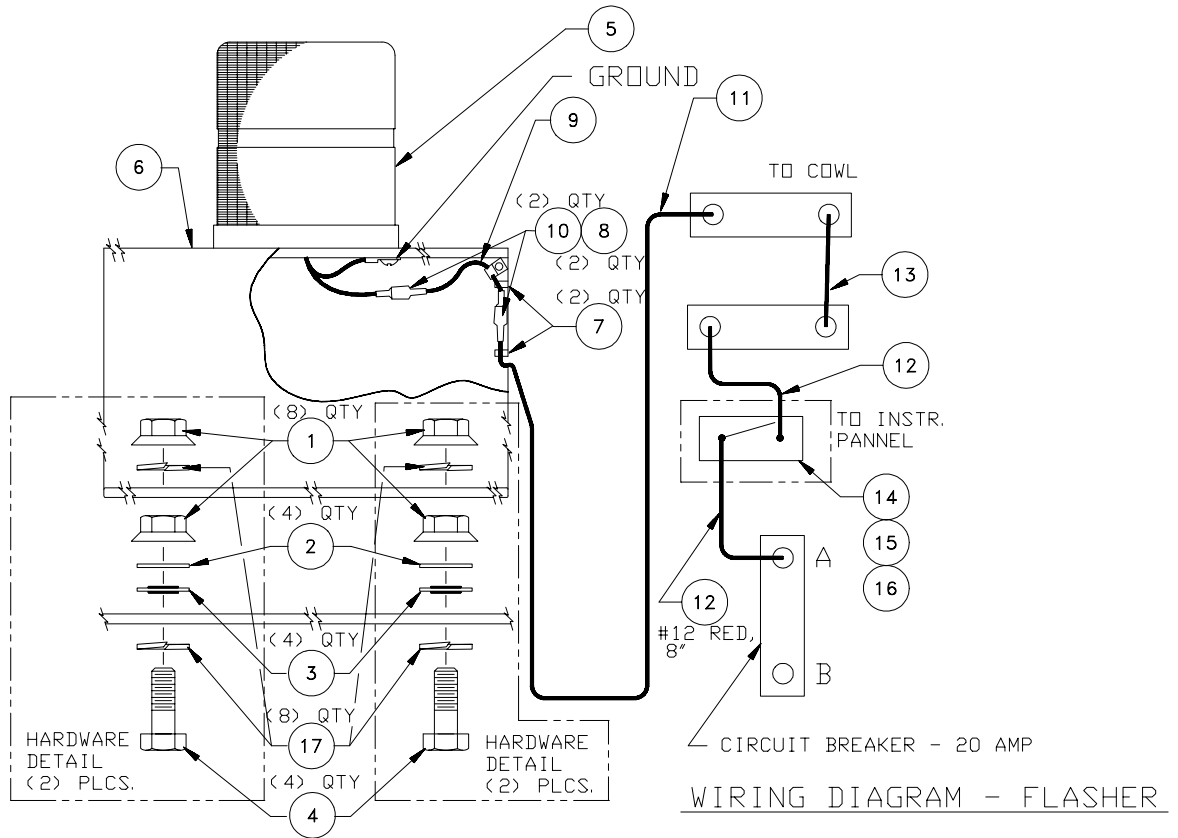

Strobe Light Installation (Blue)

| Item   | Part No. | Qty | Description      | Item | Part No. | Qty | Description      |
|--|----------|-----|------------------|------|----------|-----|------------------|
| <b>577755 Strobe Light Installation (Blue)</b> |          |     |                  |      |          |     |                  |
| 1  | 00274218 | 8   | . Nut, Serrated  | 10   | 221964   | 2   | . Terminal       |
| 2  | 00103340 | 4   | . Washer, Flat   | 11   | 534164   | 1   | . Wiring Harness |
| 3  | 214479   | 4   | . Seal           | 12   | 219411   | 4'  | . Wire           |
| 4  | 231661   | 4   | . Capscrew       | 13   | 523469   | 1   | . Wire Harness   |
| 5  | 245125   | 1   | . Light, Flasher | 14   | 219117   | 1   | . Switch, Toggle |
| 6  | 568959   | 1   | . Bracket        | 15   | 219118   | 1   | . Seal           |
| 7  | 204916   | 2   | . Clip           | 16   | 537245   | 1   | . Nameplate      |
| 8  | 221965   | 1   | . Terminal       | 17   | 201566   | 8   | . Washer, Lock   |
| 9  | 534163   | 1   | . Wire Harness   |      |          |     |                  |