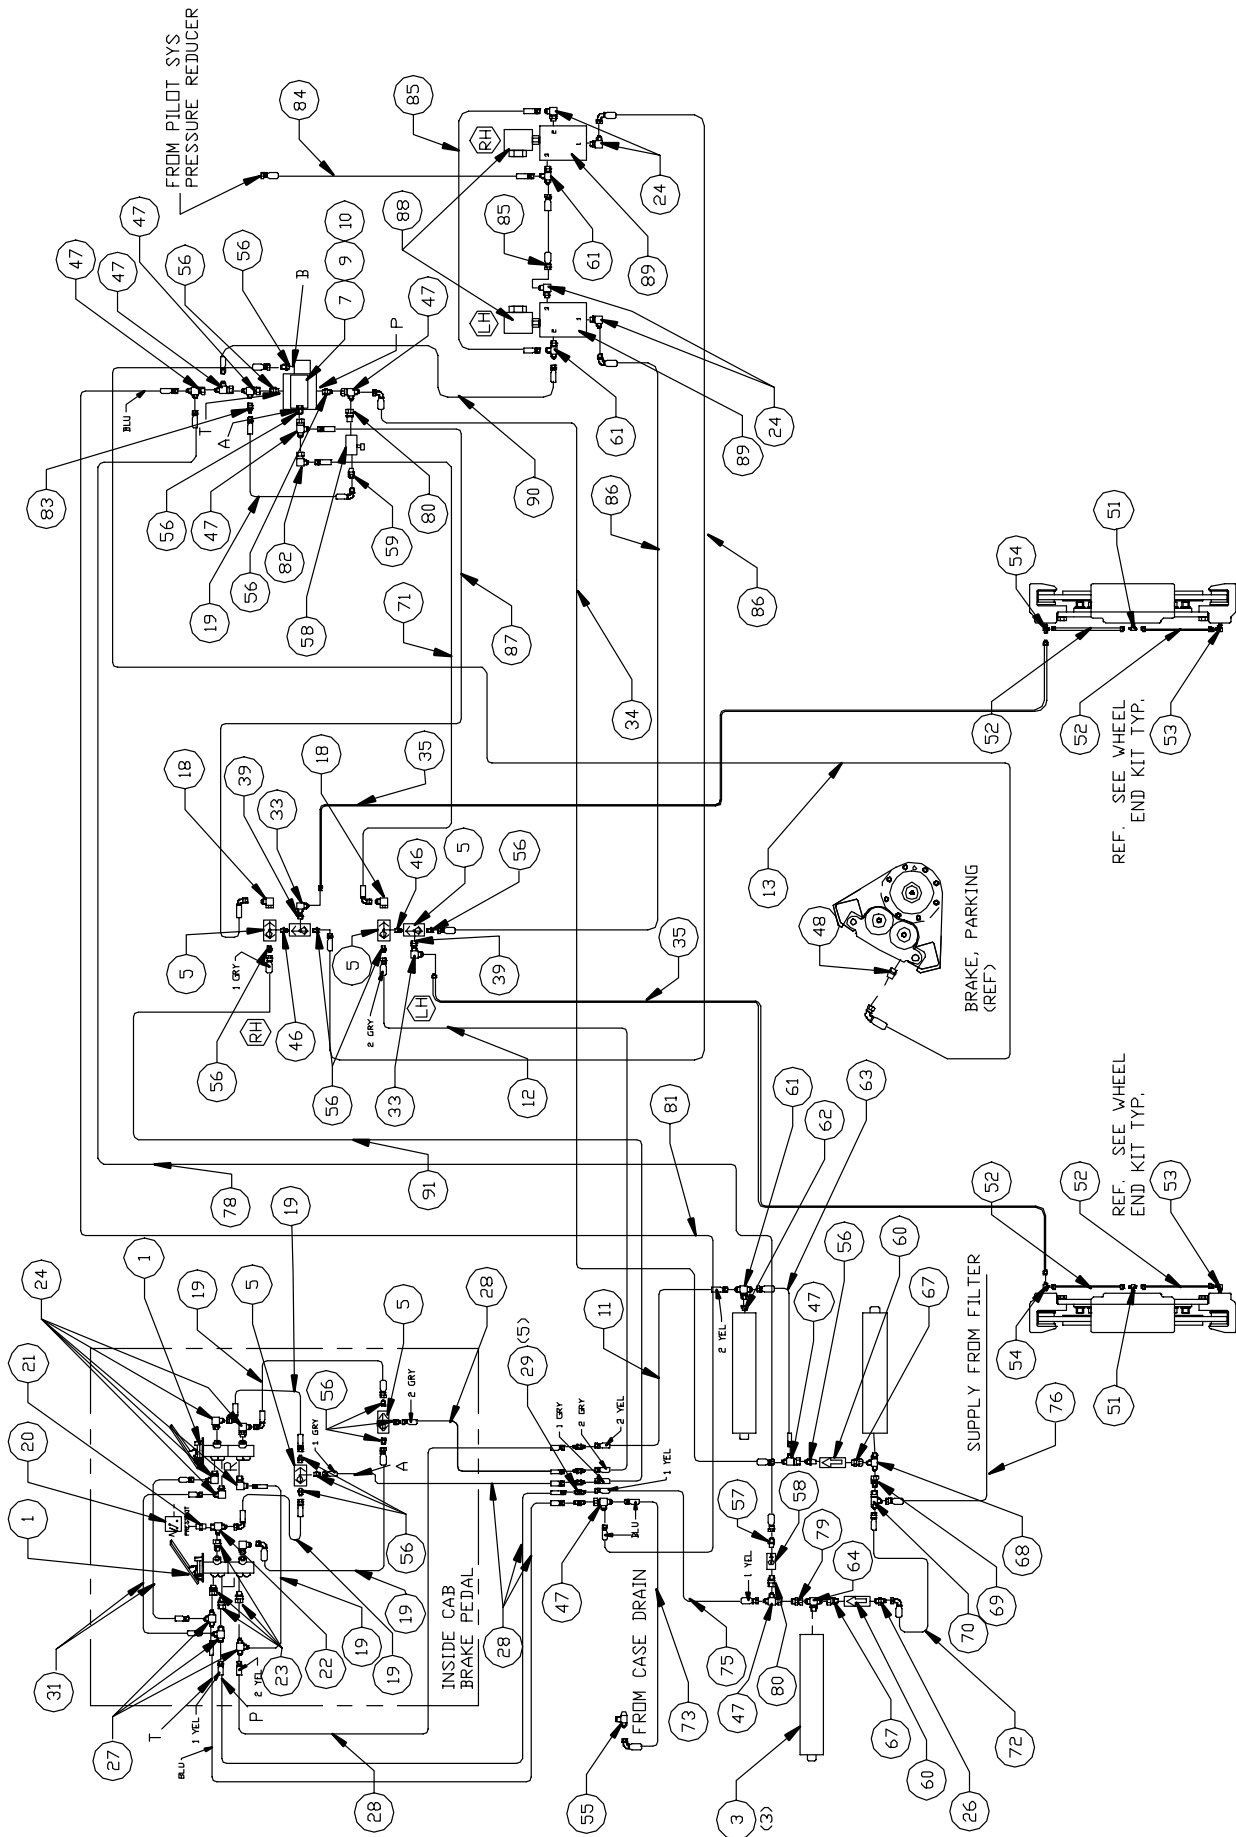

# Hydraulic Brake System

Item	Part No.	Qty	Description	Item	Part No.	Qty	Description
<b>577752 Hydraulic Brake System</b>							
1	* 244868	2	. Valve, Brake	56	23577	15	. Fitting, St
3	245411	3	. Accumulator	57	209752	2	. Fitting, St
4	215076	4	. Fitting, Te	58	17730	2	. Valve, Flow Control
5	245031	6	. Valve, Shuttle	59	209754	2	. Fitting, St
7	* 236261	1	. Valve	60	235692	2	. Valve, Check
9	231122	1	. Subplateate, Valve	61	223436	3	. Fitting, Te
10	572068	1	. Plate, Adapter	62	R832154	1	. Fitting, St
11	238879	1	. Hose Assembly	63	23960	1	. Hose Assembly
12	23954	1	. Hose Assembly	64	206323	1	. Fitting, Te
13	236451	1	. Hose Assembly	67	R14377	2	. Fitting, St
18	23945	2	. Fitting, El	68	206322	1	. Fitting, Te
19	232669	6	. Hose Assembly	69	14066	1	. Fitting, St
20	245138	1	. Switch, Pressure	70	214316	1	. Fitting, Te
21	20859	1	. Fitting, St	71	233937	1	. Hose Assembly
22	209457	1	. Fitting, Te	72	231324	1	. Hose Assembly
23	R830008	4	. Fitting, St	73	237275	1	. Hose Assembly
24	R13801972	9	. Fitting, El	75	244968	1	. Hose Assembly
26	209069	1	. Fitting, St	76	244739	1	. Hose Assembly
27	212393	3	. Fitting, Te	78	237686	1	. Hose Assembly
28	234511	5	. Hose Assembly	79	R832034	1	. Fitting, St
29	224968	5	. Fitting, St	80	R13984	2	. Fitting, St
30	209589	12	. Clamp	81	230445	1	. Hose Assembly
31	R13460	2	. Hose Assembly	82	212718	1	. Fitting, El
32	209696	12	. Clamp	83	229666	1	. Fitting, St
33	209486	4	. Fitting, El	84	231338	1	. Hose Assembly
34	245070	1	. Hose Assembly	85	231717	2	. Hose Assembly
35	578490	2	. Tube	86	237339	2	. Hose Assembly
39	14699	2	. Fitting, St	87	245287	1	. Hose Assembly
45	209579	12	. Clamp	88	243190	2	. Valve Body
46	227468	2	. Fitting, St	89	240976	2	. Cartridge, Valve
47	211562	8	. Fitting, Te		240977	1	. Seal Kit
48	222886	1	. Fitting, St		240975	1	. Coil
51	212717	2	. Fitting, Te	90	234789	1	. Hose Assembly
52	572573	4	. Tube Assembly	91	224969	1	. Hose Assembly
54	218666	2	. Fitting, Te				
55	221914	1	. Fitting, Te				