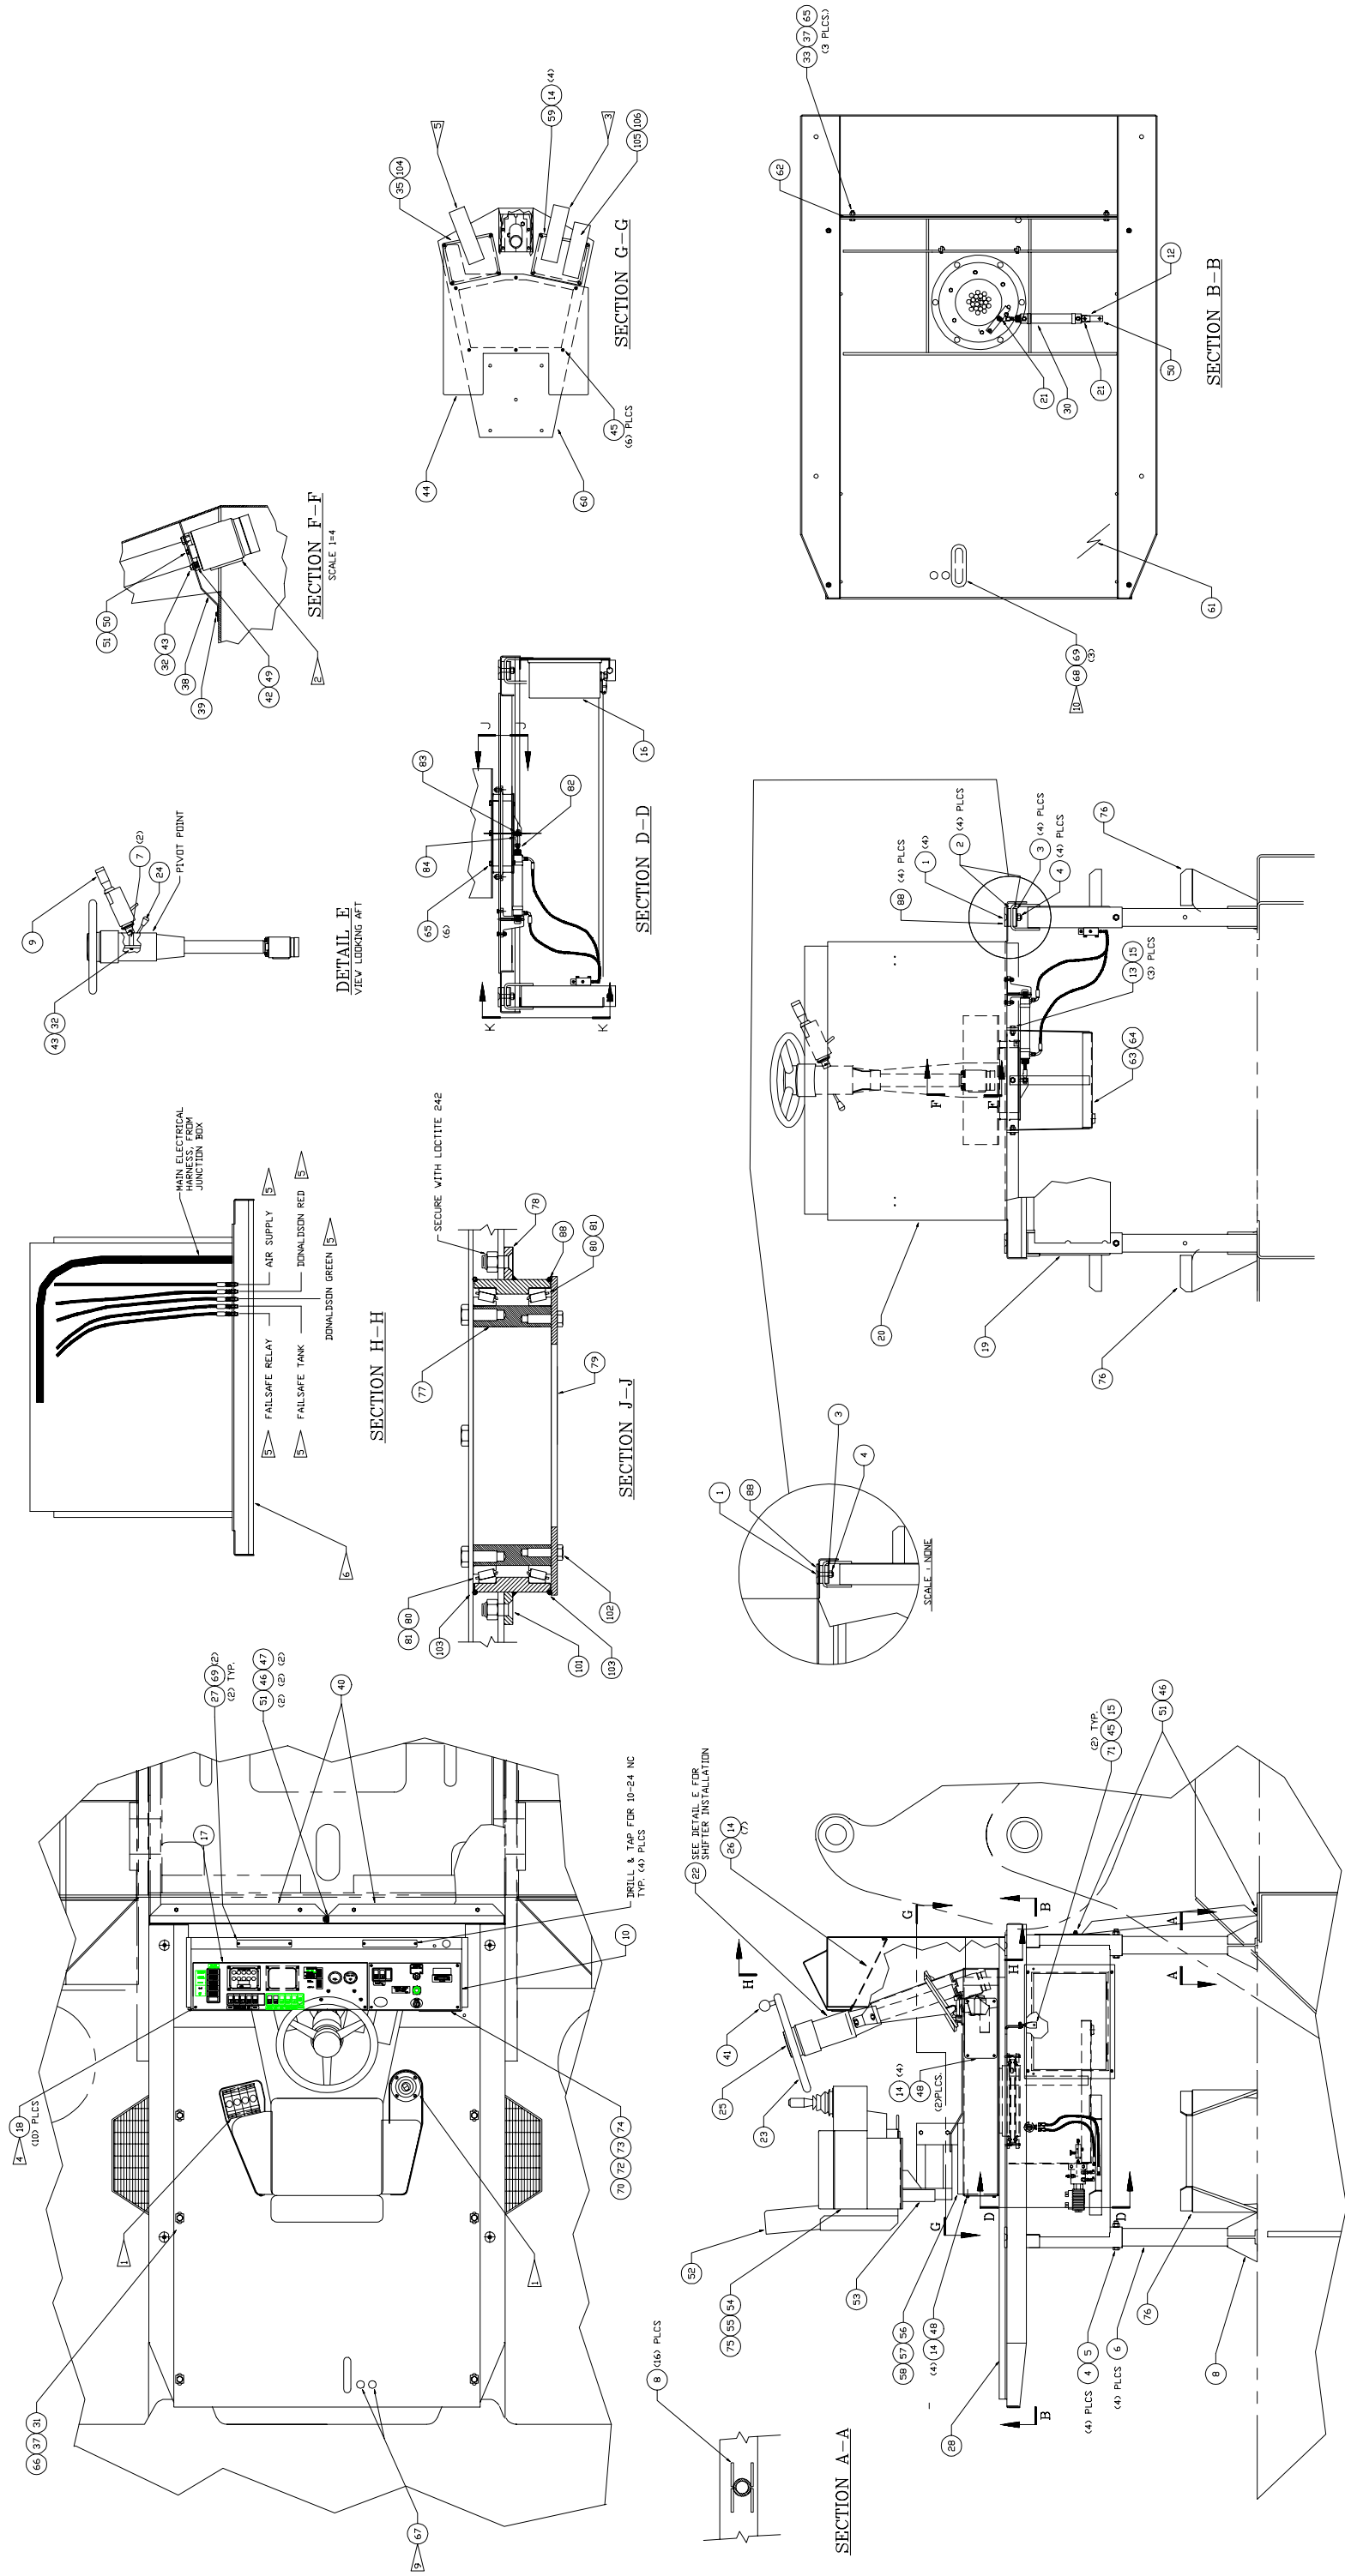

---

Cowl Assembly

SECTION K-K  
ITEMS OMITTED FOR CLARITY

Item	Part No.	Qty	Description	Item	Part No.	Qty	Description
<b>577745 Cowl Assembly</b>							
1	240158	4	. Capscrew	58	224119	4	. Nut, Esna
2	521106	8	. Pad	59	577273	1	. Plate, Pedal Mounting
3	521125	4	. Spacer	60	571436	1	. Seat Weldment, Pedestal
4	224121	8	. Nut, Esna	61	572762	1	. Floor Weldment
5	230893	4	. Capscrew	62	200301	4'	. Molding
6	533716	4	. Pipe, Support	63	570691	1	. Drip Pan Weldment
7	577425	2	. Spacer	64	209917	1	. Fitting, Mc
8	562366	16	. Gusset	65	00217219	15	. Capscrew
9	* 570645	1	. Handle, Control	66	201635	6	. Capscrew
10	* 577270	1	. Panel Assembly, Dash	67	R1933988	4	. Button, Plastic Plug
12	574208	1	. Bracket	68	572766	1	. Plate, Cover
13	230665	3	. Capscrew	69	234495	7	. Capscrew
14	234757	23	. Capscrew	70	573235	1	. Cover
15	222441	9	. Nut, Esna	71	572834	2	. Hanger
16	* 577614	1	. Junction Box Assembly	72	232969	4	. Capscrew
17	* 576632	1	. Panel Assembly, Instrument	73	00103338	4	. Washer, Flat
18	223146	10	. Mach Screw	74	234063	4	. Nut, Hex
19	576834	1	. Superstructure Weldment	75	240259	1	. Kit, Seatbelt Hardware
20	570343	1	. Cowl Weldment	76	540528	2	. Step Assembly
21	201611	2	. Capscrew	77	576444	1	. Tube
22	* 577575	1	. Column, Steering	78	576445	1	. Retainer Weldment, Bearing
23	244506	1	. Steering Wheel	79	576453	1	. Clevis Weldment
24	577424	1	. Spacer	80	243304	2	. Bearing Cup
25	230496	1	. Cap, Horn	81	243305	2	. Bearing Cone
26	* 577585	1	. Panel Assembly, Terminal	82	00272121	1	. Nut, Jam
27	573019	2	. Plate, Cover	83	242850	1	. Bearing, Nyliner
28	* 570581	1	. Floor Mat Installation	84	242852	1	. Ball Joint
29	222475	12	. Capscrew	85	242849	1	. Valve, Solenoid
30	242851	1	. Cylinder, Hydraulic		243208	1	. Seal Kit
31	570391	6	. Washer, Sq		243209	1	. Coil
32	229186	4	. Capscrew	86	209752	3	. Fitting, St
33	201569	3	. Washer, Flat	87	223929	3	. Fitting, St
35	577272	1	. Plate, Cover	88	574056	4	. Plate
37	224202	9	. Nut, Esna	89	243081	1	. Hose Assembly
38	570639	1	. Plate, Mounting	90	17711	1	. Hose Assembly
39	234868	2	. Capscrew	91	00103319	2	. Washer, Lock
40	566395	2	. Guard	92	576259	1	. Plate, Spacer
41	232182	1	. Knob, Spinner	93	049-2373	1	. Hose Assembly
42	225611	2	. Washer, Lock	94	243082	1	. Hose Assembly
43	00103339	4	. Washer, Flat	95	214316	2	. Fitting, Te
44	571684	1	. Plate, Cover	96	238039	2	. Connector, Plate
45	230668	6	. Capscrew	97	212718	2	. Fitting, El
46	223654	12	. Nut, Esna	98	211364	2	. Fitting, St
47	201602	2	. Capscrew	99	15503	1	. Fitting, St
48	567082	3	. Plate, Cover	100	17730	1	. Valve, Flow Control
49	231931	2	. Capscrew	101	222475	6	. Capscrew
50	201634	3	. Capscrew	102	201604	6	. Capscrew
51	222598	12	. Washer, Hard	103	240151	2	. O-Ring
52	* 236982	1	. Seat W/O Arms	104	224172	4	. Tap Scr
53	* 231800	1	. Pedestal & Swivel Assembly	105	* 243342	1	. Pedal, Electric Throttle
54	208264	1	. Grommet	106	243685	1	. Grommet, Rubber
55	215096	1	. Belt, Safety				
56	00179866	8	. Capscrew				* See Separate Coverage
57	09428830	4	. Washer, Flat				