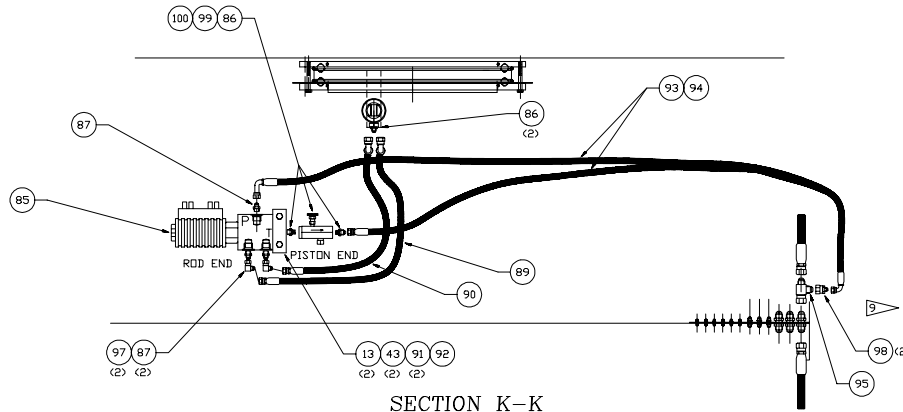

---

Cowl Assembly

SECTION K-K  
ITEMS OMITTED FOR CLARITY

Item	Part No.	Qty	Description	Item	Part No.	Qty	Description
<b>577745 Cowl Assembly</b>							
1	240158	4	. Capscrew	58	224119	4	. Nut, Esna
2	521106	8	. Pad	59	577273	1	. Plate, Pedal Mounting
3	521125	4	. Spacer	60	571436	1	. Seat Weldment, Pedestal
4	224121	8	. Nut, Esna	61	572762	1	. Floor Weldment
5	230893	4	. Capscrew	62	200301	4'	. Molding
6	533716	4	. Pipe, Support	63	570691	1	. Drip Pan Weldment
7	577425	2	. Spacer	64	209917	1	. Fitting, Mc
8	562366	16	. Gusset	65	00217219	15	. Capscrew
9	* 570645	1	. Handle, Control	66	201635	6	. Capscrew
10	* 577270	1	. Panel Assembly, Dash	67	R1933988	4	. Button, Plastic Plug
12	574208	1	. Bracket	68	572766	1	. Plate, Cover
13	230665	3	. Capscrew	69	234495	7	. Capscrew
14	234757	23	. Capscrew	70	573235	1	. Cover
15	222441	9	. Nut, Esna	71	572834	2	. Hanger
16	* 577614	1	. Junction Box Assembly	72	232969	4	. Capscrew
17	* 576632	1	. Panel Assembly, Instrument	73	00103338	4	. Washer, Flat
18	223146	10	. Mach Screw	74	234063	4	. Nut, Hex
19	576834	1	. Superstructure Weldment	75	240259	1	. Kit, Seatbelt Hardware
20	570343	1	. Cowl Weldment	76	540528	2	. Step Assembly
21	201611	2	. Capscrew	77	576444	1	. Tube
22	* 577575	1	. Column, Steering	78	576445	1	. Retainer Weldment, Bearing
23	244506	1	. Steering Wheel	79	576453	1	. Clevis Weldment
24	577424	1	. Spacer	80	243304	2	. Bearing Cup
25	230496	1	. Cap, Horn	81	243305	2	. Bearing Cone
26	* 577585	1	. Panel Assembly, Terminal	82	00272121	1	. Nut, Jam
27	573019	2	. Plate, Cover	83	242850	1	. Bearing, Nyliner
28	* 570581	1	. Floor Mat Installation	84	242852	1	. Ball Joint
29	222475	12	. Capscrew	85	242849	1	. Valve, Solenoid
30	242851	1	. Cylinder, Hydraulic		243208	1	. Seal Kit
31	570391	6	. Washer, Sq		243209	1	. Coil
32	229186	4	. Capscrew	86	209752	3	. Fitting, St
33	201569	3	. Washer, Flat	87	223929	3	. Fitting, St
35	577272	1	. Plate, Cover	88	574056	4	. Plate
37	224202	9	. Nut, Esna	89	243081	1	. Hose Assembly
38	570639	1	. Plate, Mounting	90	17711	1	. Hose Assembly
39	234868	2	. Capscrew	91	00103319	2	. Washer, Lock
40	566395	2	. Guard	92	576259	1	. Plate, Spacer
41	232182	1	. Knob, Spinner	93	049-2373	1	. Hose Assembly
42	225611	2	. Washer, Lock	94	243082	1	. Hose Assembly
43	00103339	4	. Washer, Flat	95	214316	2	. Fitting, Te
44	571684	1	. Plate, Cover	96	238039	2	. Connector, Plate
45	230668	6	. Capscrew	97	212718	2	. Fitting, El
46	223654	12	. Nut, Esna	98	211364	2	. Fitting, St
47	201602	2	. Capscrew	99	15503	1	. Fitting, St
48	567082	3	. Plate, Cover	100	17730	1	. Valve, Flow Control
49	231931	2	. Capscrew	101	222475	6	. Capscrew
50	201634	3	. Capscrew	102	201604	6	. Capscrew
51	222598	12	. Washer, Hard	103	240151	2	. O-Ring
52	* 236982	1	. Seat W/O Arms	104	224172	4	. Tap Scr
53	* 231800	1	. Pedestal & Swivel Assembly	105	* 243342	1	. Pedal, Electric Throttle
54	208264	1	. Grommet	106	243685	1	. Grommet, Rubber
55	215096	1	. Belt, Safety				
56	00179866	8	. Capscrew				* See Separate Coverage
57	09428830	4	. Washer, Flat				