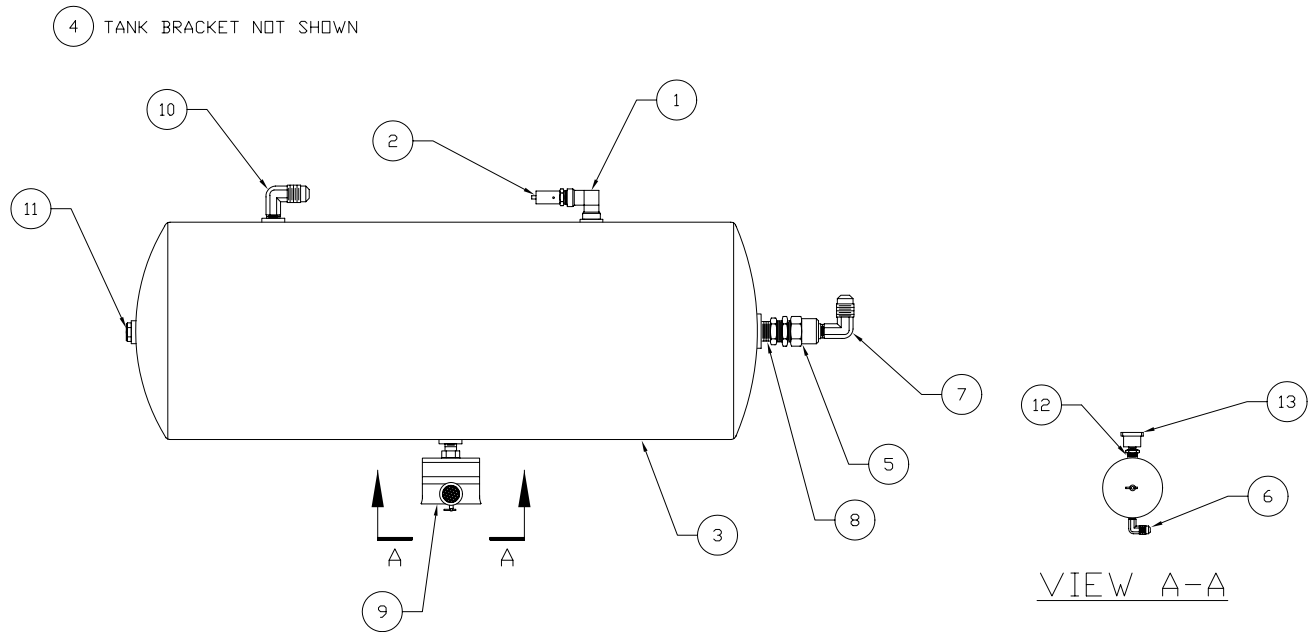

Air Tank Assembly

Item	Part No.	Qty	Description	Item	Part No.	Qty	Description
<b>577742 Air Tank Assembly</b>							
1	R1937536	1	. Fitting	8	209506	1	. Fitting
2	207901	1	. Relief Valve	9	* 232914	1	. Valve, Single Expello
3	207904	1	. Air Tank Assembly	10	209631	1	. Fitting
4	207905	2	. Bracket Assembly	11	209918	1	. Fitting
5	207917	1	. Check Valve	12	209500	1	. Fitting
6	209317	1	. Fitting	13	210299	1	. Air Cleaner
7	209399	1	. Fitting				