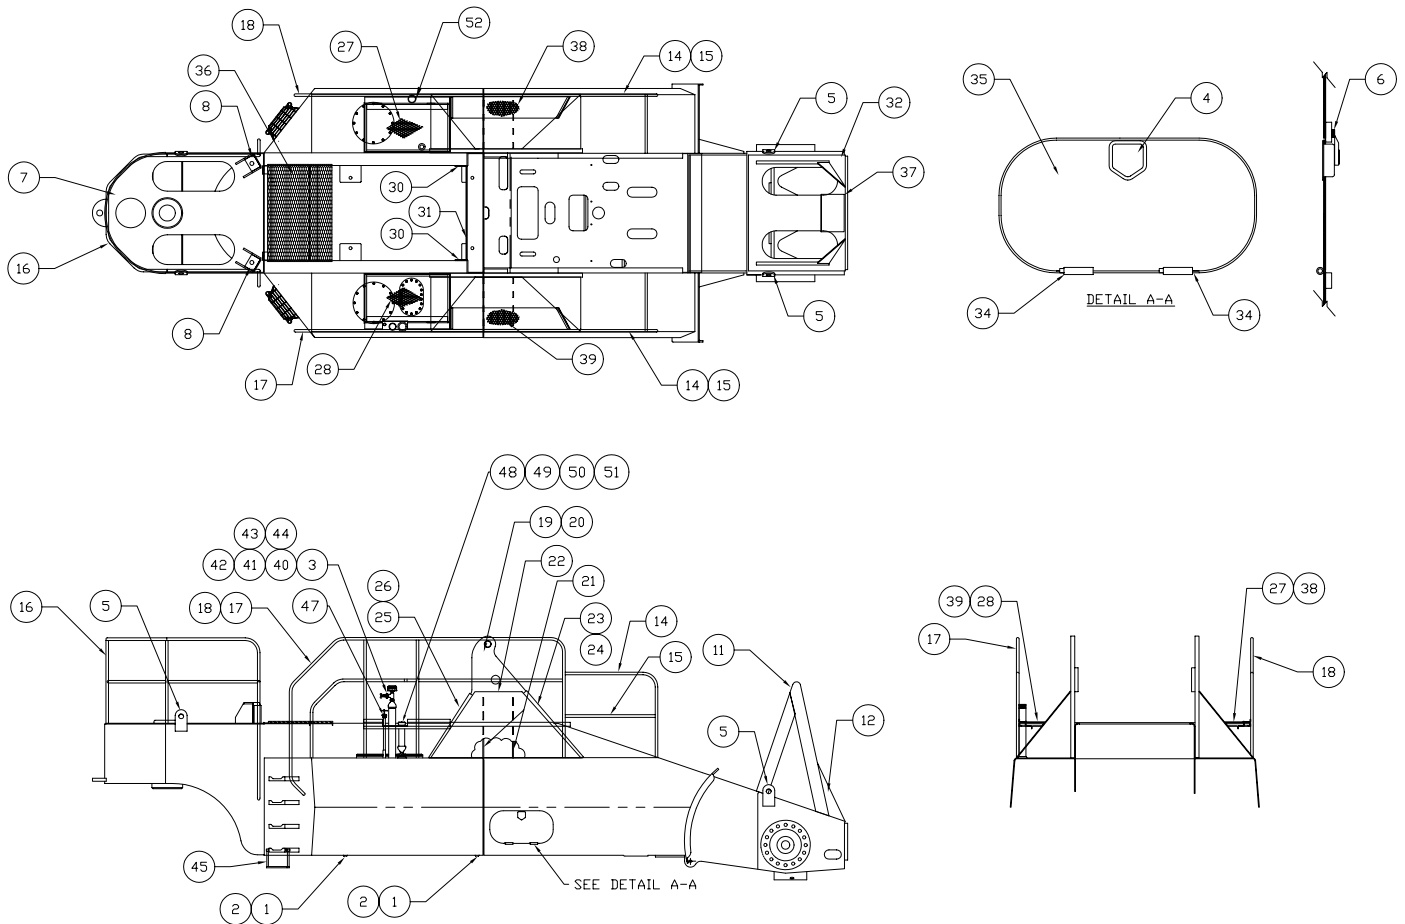

Chassis Assembly

Item	Part No.	Qty	Description	Item	Part No.	Qty	Description
577738 Chassis Assembly							
1	00144053	4	. Bushing, Reducer	30	542954	1	. Bar
2	201319	4	. Plate, Magnetic	31	542959	2	. Bar
3	209509	1	. Fitting	32	577828	1	. Chassis, Fnt
4	236307	2	. Handle, Drop 'T'	34	551380	4	. Hinge Assembly
5	508818	4	. Lifting Eye	35	560101	2	. Door, Tank
6	510074	2	. Strip, Backup	36	578388	1	. Grate Assembly
7	577737	1	. Chassis, Rear	37	522923	1	. Pad, Boom
8	522105	2	. Bracket Assembly	38	577989	1	. Catwalk, LH Fnt
11	526316	2	. Guard Assembly, Log	39	577990	1	. Catwalk, RH Fnt
12	526317	2	. Gusset	40	224744	1	. Filler Breather
14	529936	2	. Handrail	41	209159	1	. Fitting
15	529937	2	. Handrail	42	209505	1	. Fitting
16	529976	1	. Handrail Assembly, Rear Deck	43	211398	1	. Draincock
17	530005	1	. Handrail Assembly, RH	44	27122	1	. Bush, Reducer
18	530006	1	. Handrail Assembly, LH	45	* 564345	2	. Step Assembly, Aux
19	536872	1	. Plate Weldment, Boom Mtg	46	526719	1	. Gusset
20	536873	1	. Plate Weldment, Boom Mtg	47	561108	1	. Dipstick Assembly
21	536902	4	. Gusset	48	561748	1	. Pipe Assembly, Fuel Fill
22	536903	2	. Platecover	49	237707	1	. Strainer, Return Line
23	536904	1	. Platefnt	50	221265	1	. Nipple, Pipe
24	536905	1	. Platefnt	51	227953	1	. Fitting
25	536906	1	. Platerear	52	566931	1	. Fuel Fill
26	536907	1	. Platerear				
27	577987	1	. Catwalk, LH				
28	577988	1	. Catwalk, RH				