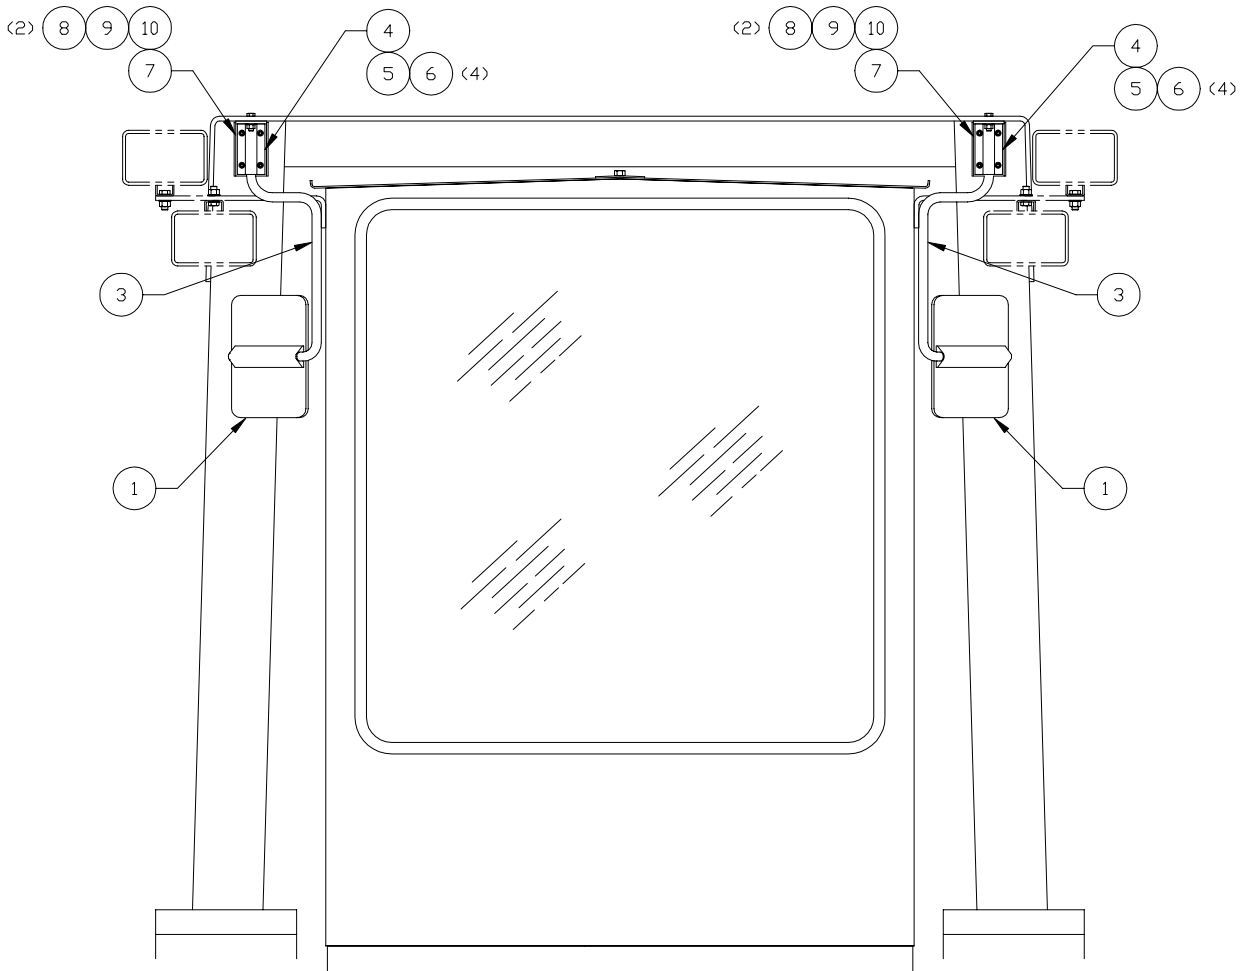

Mirror Installation

Item	Part No.	Qty	Description	Item	Part No.	Qty	Description
577704 Mirror Installation							
1	234986	2	. Mirror	7	570503	2	. Mirror Mount
3	574537	2	. Tube, Mirror	8	201634	4	. Capscrew
4	234987	2	. Mount, Mirror	9	230282	4	. Washer, Flat
5	R132007	8	. Mach Screw	10	223654	4	. Nut, Esna
6	00190637	8	. Nut, Esna				