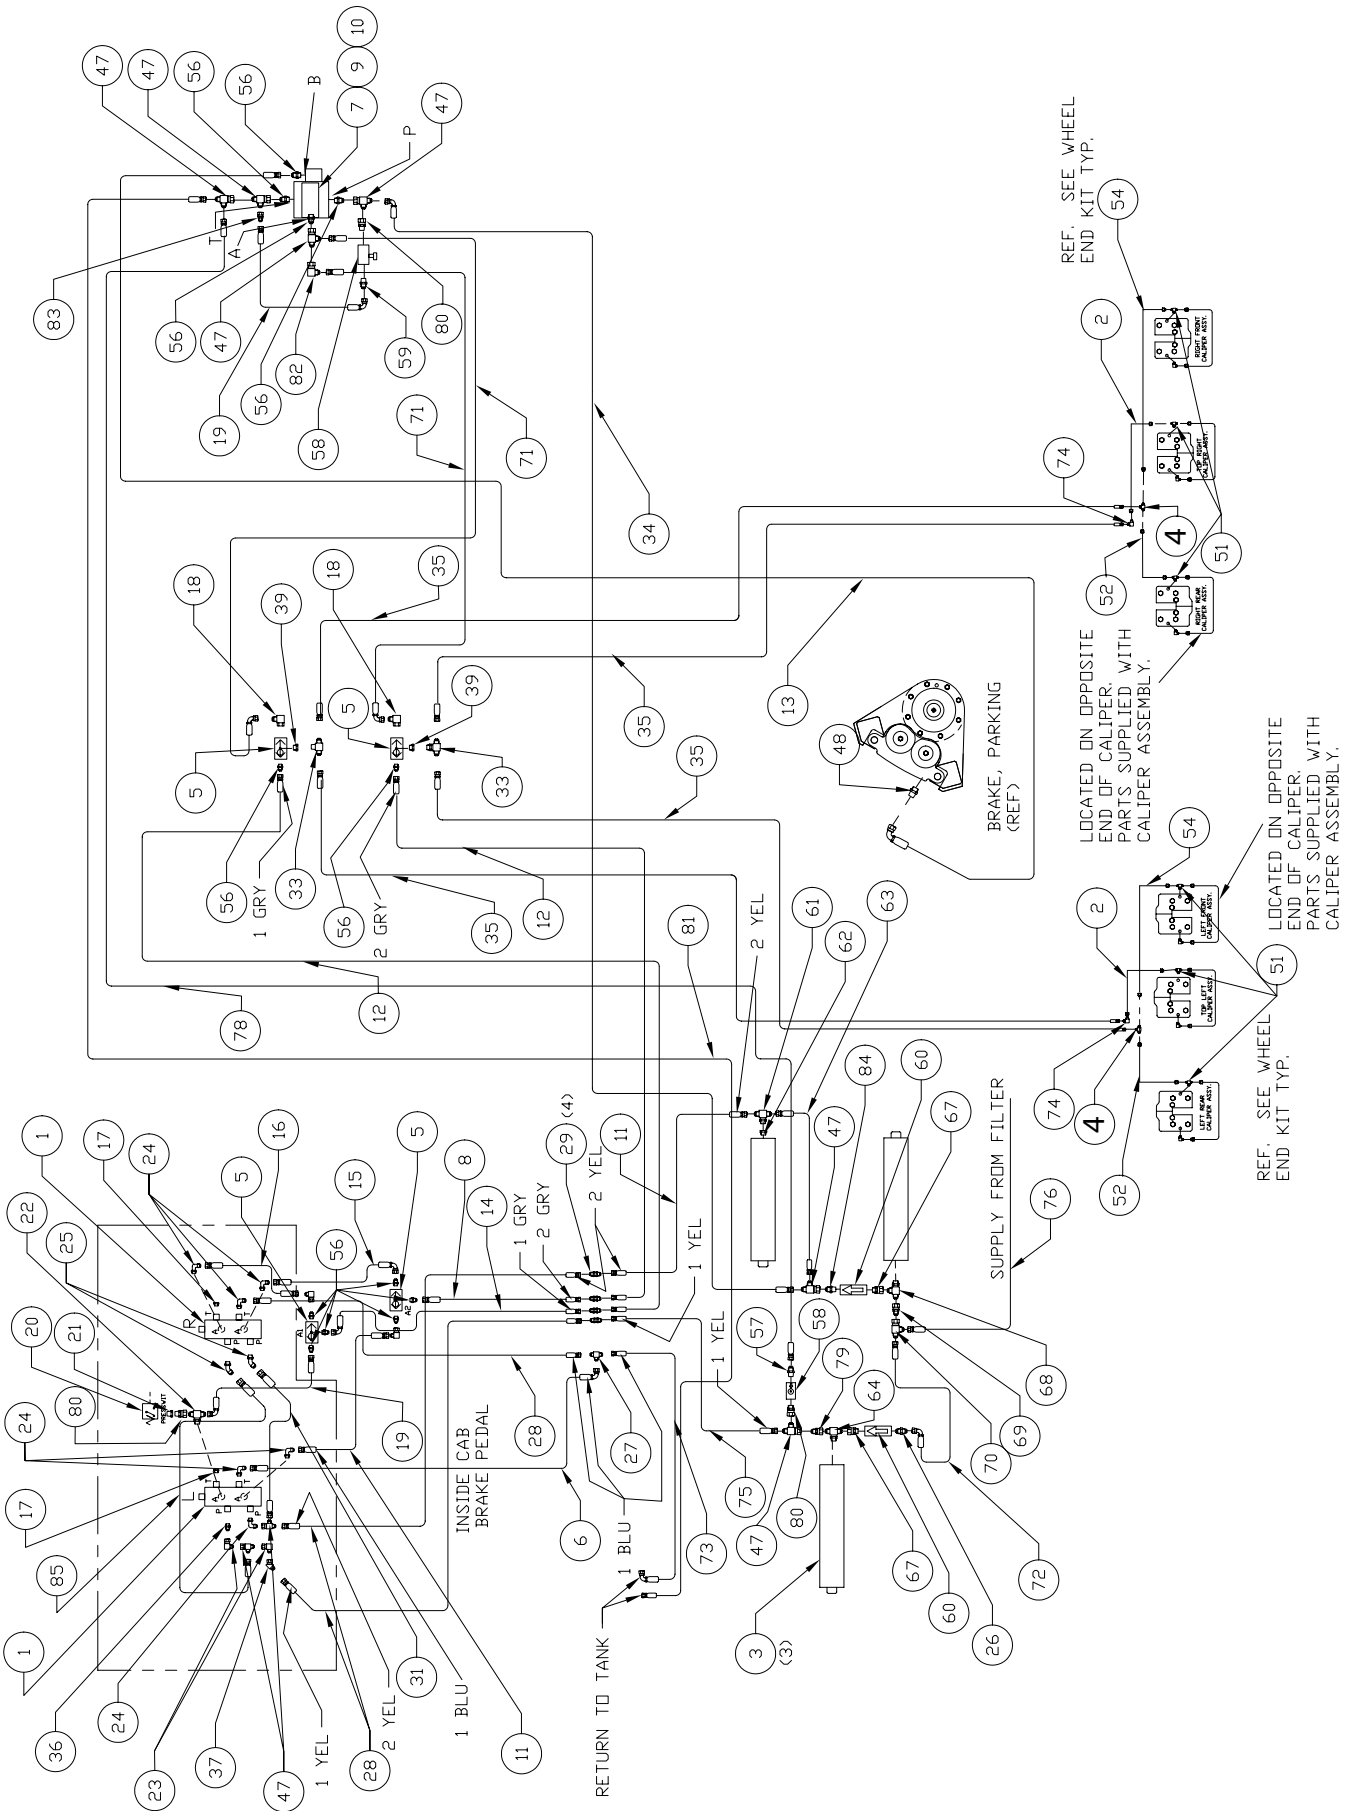

---

Brake Hydraulic System

# Brake Hydraulic System

Item	Part No.	Qty	Description	Item	Part No.	Qty	Description
	<b>577695</b>		<b>Brake Hydraulic System</b>				
1	* 244868	2	. Brake Valve	37	224736	1	. Fitting
2	577358	2	. Tube Assembly	39	14699	2	. Fitting
3	245411	3	. Accumulator	45	209579	12	. Clamp
4	215076	4	. Fitting	47	211562	8	. Fitting
5	245031	4	. Valve, Shuttle	48	222886	1	. Fitting
6	241260	1	. Hose Assembly	51	217482	6	. Fitting
7	* 236261	1	. Solenoid Valve	52	559062	2	. Tube Assembly
8	245285	1	. Hose Assembly	54	559063	2	. Tube Assembly
9	231122	1	. Subplate	56	23577	12	. Fitting
10	572068	1	. Plate, Adapter	57	209752	2	. Fitting
11	236163	2	. Hose Assembly	58	17730	2	. Valve, Flow Control
12	23954	2	. Hose Assembly	59	209754	2	. Fitting
13	23955	1	. Hose Assembly	60	235692	2	. Valve, Check
14	245286	1	. Hose Assembly	61	223436	1	. Fitting
15	237256	1	. Hose Assembly	62	R832154	1	. Fitting
16	231717	2	. Hose Assembly	63	23960	1	. Hose Assembly
17	212762	2	. Fitting	64	206323	1	. Fitting
18	23945	2	. Fitting	67	R14377	2	. Fitting
19	232669	1	. Hose Assembly	68	206322	1	. Fitting
20	245138	1	. Switch, Pressure	69	14066	1	. Fitting
21	224069	1	. Fitting	70	214316	1	. Fitting
22	R13807532	1	. Fitting	71	237308	2	. Hose Assembly
23	211561	5	. Fitting	72	244871	1	. Hose Assembly
24	R13801972	6	. Fitting	73	245053	1	. Hose Assembly
25	209482	2	. Fitting	74	223215	2	. Fitting
26	209069	1	. Fitting	75	244968	1	. Hose Assembly
27	212393	1	. Fitting	76	244739	1	. Hose Assembly
28	236164	3	. Hose Assembly	78	237686	1	. Hose Assembly
29	224968	4	. Fitting	79	R832034	1	. Fitting
30	209589	12	. Clamp	80	R13984	3	. Fitting
31	245288	1	. Hose Assembly	81	230445	1	. Hose Assembly
32	209696	12	. Clamp	82	212718	1	. Fitting
33	218666	2	. Fitting	83	229666	1	. Fitting
34	245070	1	. Hose Assembly	84	245069	1	. Fitting
35	220470	5	. Hose Assembly	85	23956	1	. Hose
36	211560	1	. Fitting				