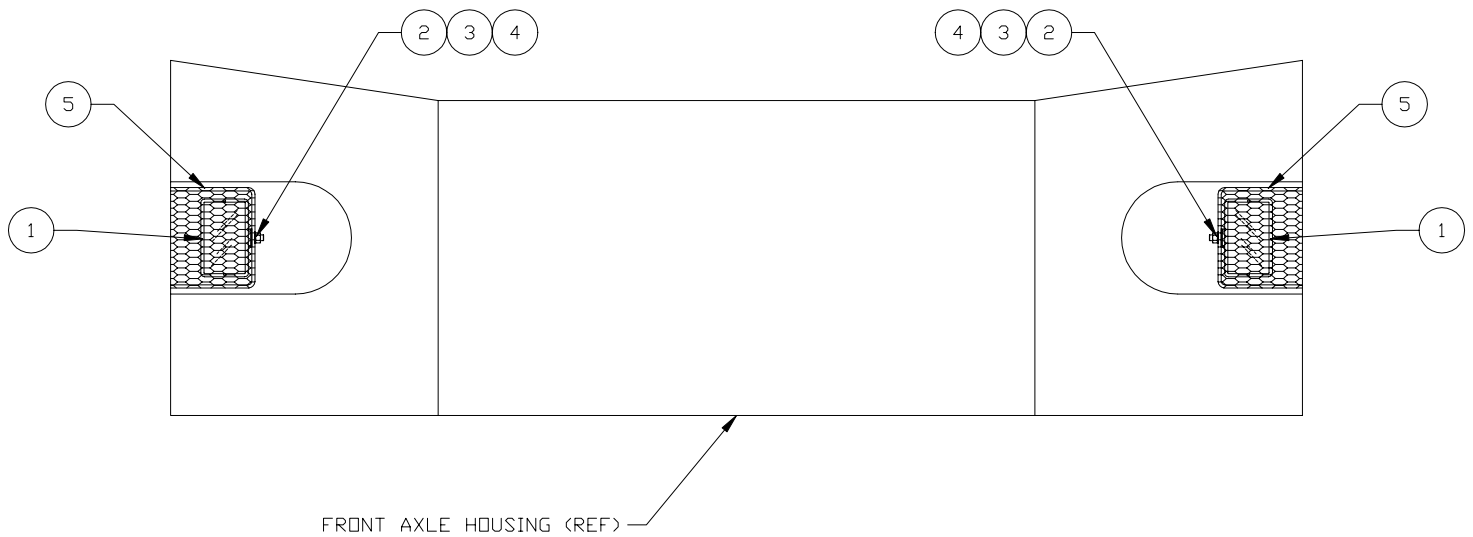

Carriage Lights Installation

Item	Part No.	Qty	Description	Item	Part No.	Qty	Description
	<b>577686</b>		<b>Light Installation, Axle</b>				
1	R13659	2	. Light	4	540541	1	. Wire Harness
2	223427	2	. Washer	5	577126	2	. Guard Assembly
3	R11499	2	. Nut				