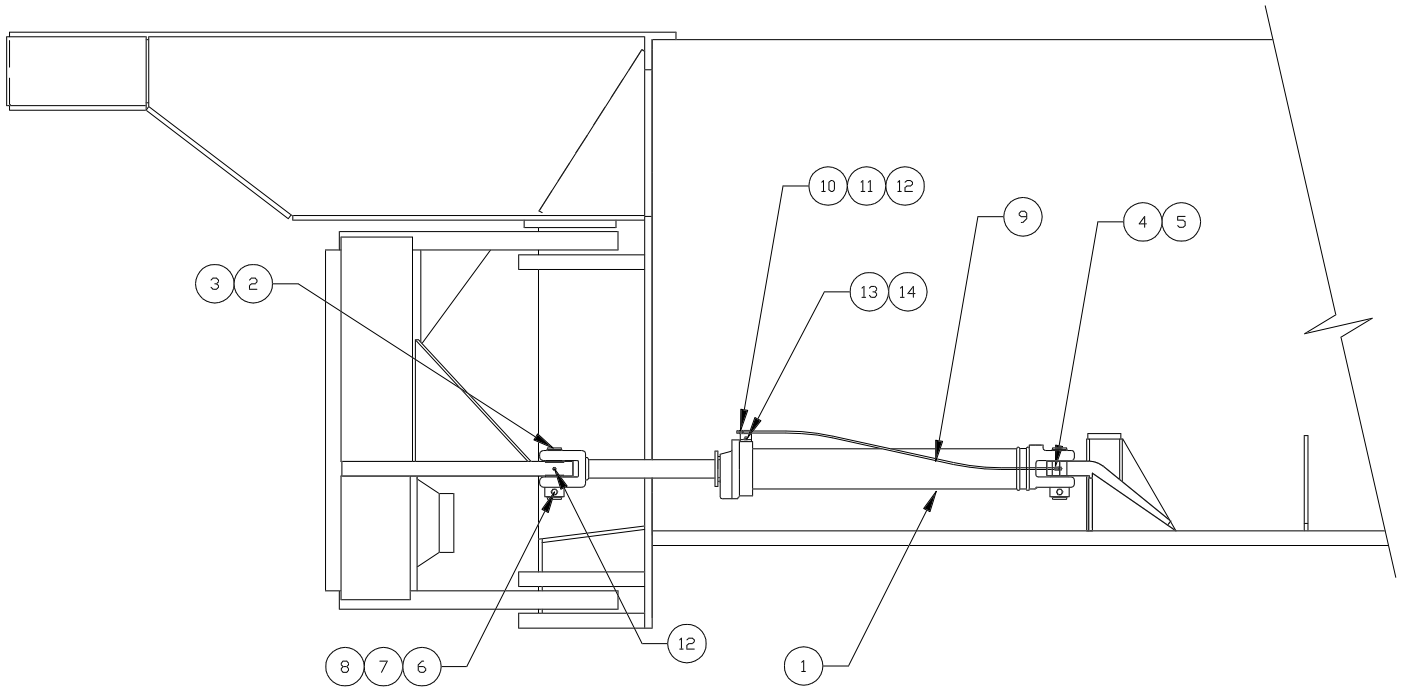

Steering Cylinder Installation

Item	Part No.	Qty	Description	Item	Part No.	Qty	Description
	577662		Steering Cylinder Installation				
1	* 569593	2	. Steering Cylinder	9	210279	2	. Hose Assembly
2	204502	4	. Bearing, Spherical	10	209750	2	. Fitting
3	577088	4	. Pin, Steering Cylinder	11	508790	2	. Bracket Assembly
4	00114794	2	. Nipple, Pipe	12	00191758	4	. Fitting, Lube
5	209084	2	. Fitting	13	223654	2	. Nut, Esna
6	230596	4	. Capscrew	14	236572	2	. Stud, Weld
7	222615	4	. Flat Washer				
8	224202	4	. Nut, Esna				