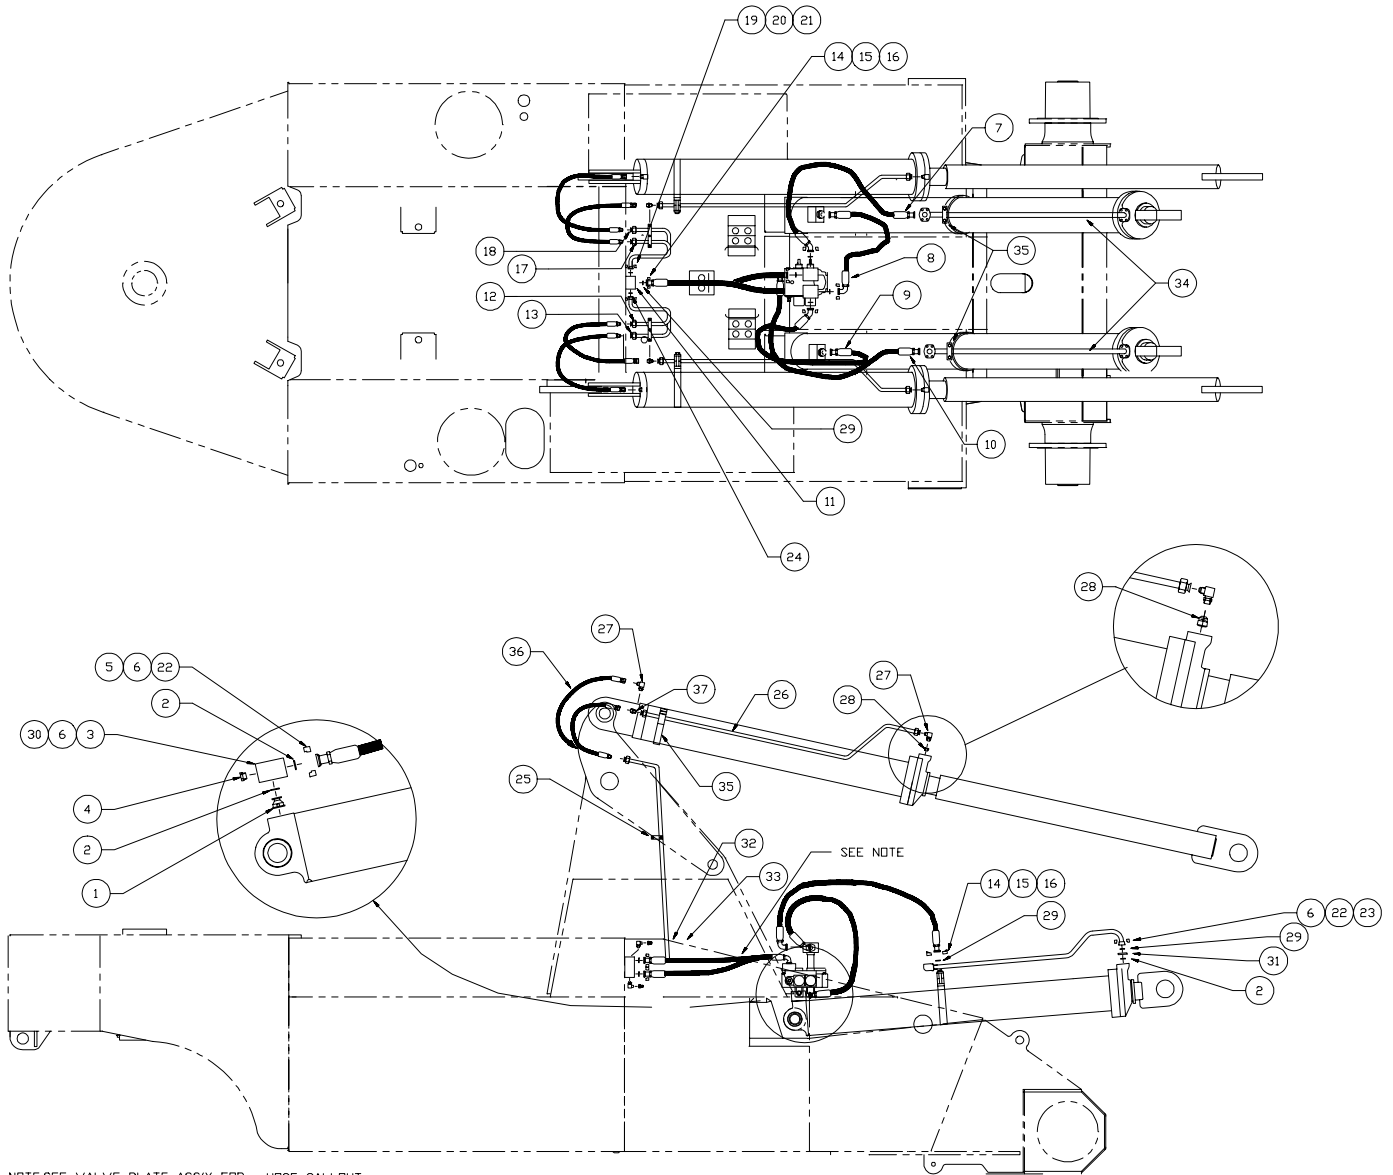

Hydraulic System - Hoist & Tilt

NOTE:SEE VALVE PLATE ASS'Y FOR HOSE CALLOUT

Item	Part No.	Qty	Description	Item	Part No.	Qty	Description
577642 Hydraulic System - Hoist & Tilt							
1	538596	2	. Valve, Restrictor	20	202201	16	. Capscrew
2	203519	6	. O-Ring	21	201567	16	. Lockwasher
3	538631	2	. Manifold	22	00179889	16	. Capscrew
4	209423	2	. Fitting	23	525802	4	. Flange, Split
5	209537	4	. Clamp Half	24	203443	4	. O-Ring
6	200604	24	. Lockwasher	25	225310	2	. Clamp
7	234028	1	. Hose Assembly	26	560168	2	. Tube Assembly
8	234029	1	. Hose Assembly	27	223783	4	. Fitting
9	234030	1	. Hose Assembly	28	538595	2	. Valve, Restrictor
10	234031	1	. Hose Assembly	29	203446	4	. O-Ring
11	561433	1	. Manifold	30	00179896	8	. Capscrew
12	577638	1	. Tube	31	525801	2	. Spacer
13	577639	1	. Tube	32	225107	2	. Fitting
14	209536	4	. Clamp Half	33	228040	2	. Coupler, Male
15	201615	16	. Capscrew	34	568443	2	. Tube
16	201568	16	. Lockwasher	35	563857	4	. Clamp
17	577640	1	. Tube	36	226563	4	. Hose Assembly
18	577641	1	. Tube	37	209442	2	. Fitting
19	209535	8	. Clamp Half				