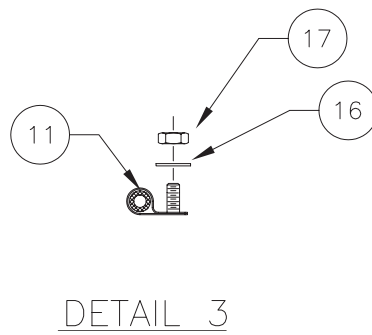

Remote Lube System

Remote Lube System

Item	Part No.	Qty	Description	Item	Part No.	Qty	Description
577637 Remote Lube System							
1	227472	16	. Hose Assembly	11	209579	22	. Clamp
2	227473	4	. Hose Assembly	12	209696	4	. Clamp
3	227474	2	. Hose Assembly	13	209699	40	. Clamp
4	220470	2	. Hose Assembly	14	209700	2	. Clamp
5	227927	2	. Hose Assembly	15	561751	2	. Manifold, Lube
6	227476	2	. Hose Assembly	16	223427	44	. Flat Washer
7	241230	2	. Hose Assembly	17	223654	44	. Nut, Esna
8	209405	12	. Fitting	18	00191758	18	. Fitting, Lube
9	209750	4	. Fitting	19	209790	18	. Fitting
10	209436	12	. Fitting				