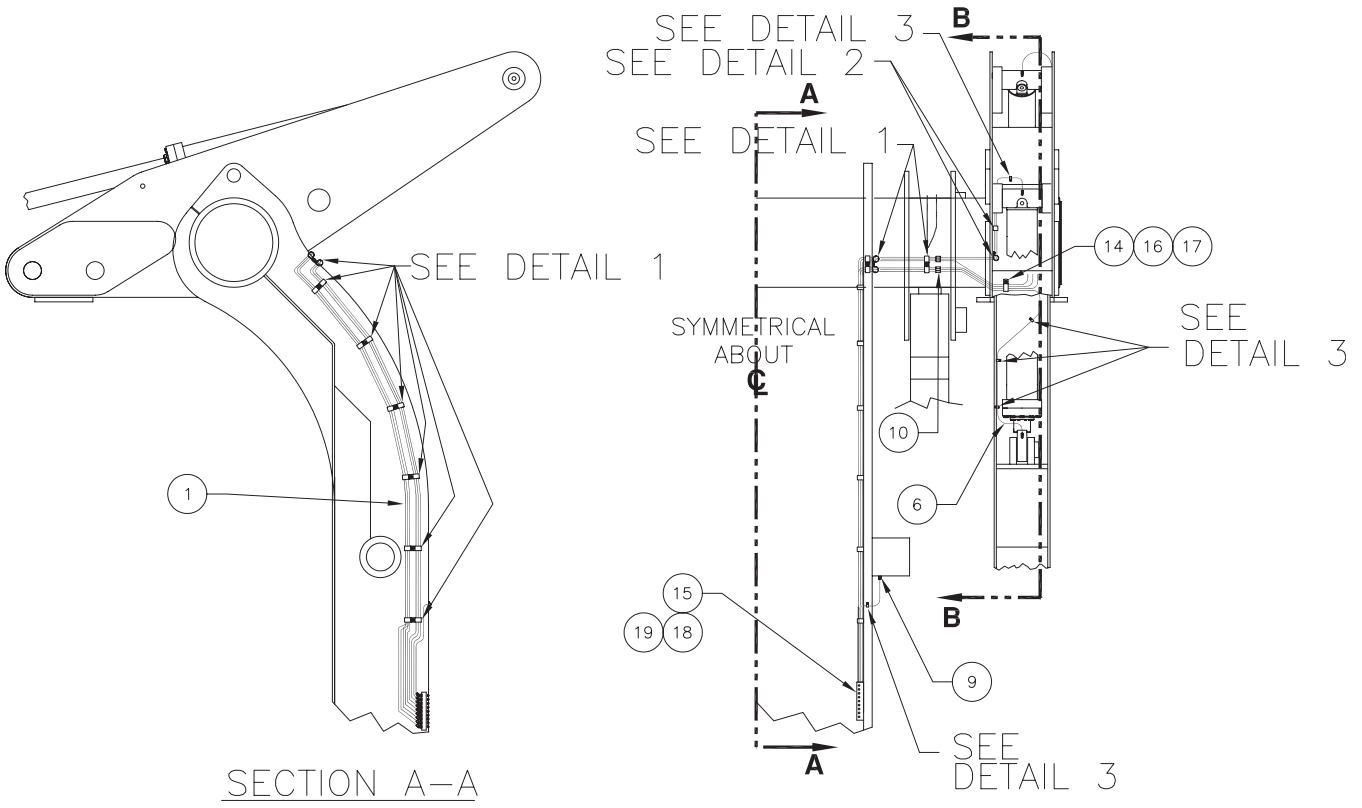

Remote Lube System

Remote Lube System

Item	Part No.	Qty	Description	Item	Part No.	Qty	Description
577637 Remote Lube System							
1	227472	16	. Hose Assembly	11	209579	22	. Clamp
2	227473	4	. Hose Assembly	12	209696	4	. Clamp
3	227474	2	. Hose Assembly	13	209699	40	. Clamp
4	220470	2	. Hose Assembly	14	209700	2	. Clamp
5	227927	2	. Hose Assembly	15	561751	2	. Manifold, Lube
6	227476	2	. Hose Assembly	16	223427	44	. Flat Washer
7	241230	2	. Hose Assembly	17	223654	44	. Nut, Esna
8	209405	12	. Fitting	18	00191758	18	. Fitting, Lube
9	209750	4	. Fitting	19	209790	18	. Fitting
10	209436	12	. Fitting				