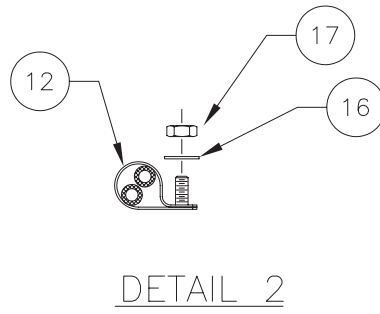

Remote Lube System

Remote Lube System

Item	Part No.	Qty	Description	Item	Part No.	Qty	Description
577637 Remote Lube System							
1	227472	16	. Hose Assembly	11	209579	22	. Clamp
2	227473	4	. Hose Assembly	12	209696	4	. Clamp
3	227474	2	. Hose Assembly	13	209699	40	. Clamp
4	220470	2	. Hose Assembly	14	209700	2	. Clamp
5	227927	2	. Hose Assembly	15	561751	2	. Manifold, Lube
6	227476	2	. Hose Assembly	16	223427	44	. Flat Washer
7	241230	2	. Hose Assembly	17	223654	44	. Nut, Esna
8	209405	12	. Fitting	18	00191758	18	. Fitting, Lube
9	209750	4	. Fitting	19	209790	18	. Fitting
10	209436	12	. Fitting				