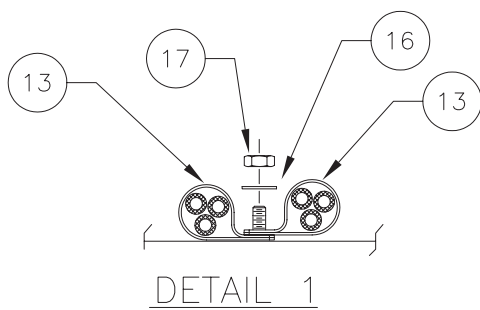

Remote Lube System

Remote Lube System

Item	Part No.	Qty	Description	Item	Part No.	Qty	Description
577637 Remote Lube System							
1	227472	16	. Hose Assembly	11	209579	22	. Clamp
2	227473	4	. Hose Assembly	12	209696	4	. Clamp
3	227474	2	. Hose Assembly	13	209699	40	. Clamp
4	220470	2	. Hose Assembly	14	209700	2	. Clamp
5	227927	2	. Hose Assembly	15	561751	2	. Manifold, Lube
6	227476	2	. Hose Assembly	16	223427	44	. Flat Washer
7	241230	2	. Hose Assembly	17	223654	44	. Nut, Esna
8	209405	12	. Fitting	18	00191758	18	. Fitting, Lube
9	209750	4	. Fitting	19	209790	18	. Fitting
10	209436	12	. Fitting				