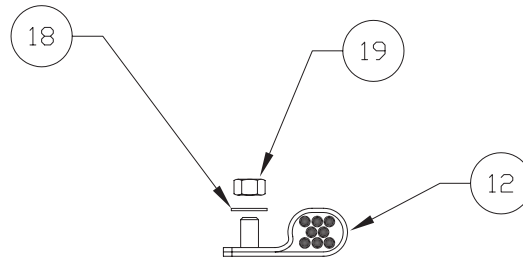

Remote Lube, Carriage

Remote Lube, Carriage

Item	Part No.	Qty	Description	Item	Part No.	Qty	Description
577633 Remote Lube, Carriage							
1	233033	2	. Hose Assembly	14	209579	14	. Clamp
2	233001	2	. Hose Assembly	15	209698	2	. Clamp
3	229556	4	. Hose Assembly	16	224816	10	. Clamp
5	229557	2	. Hose Assembly	18	225611	26	. Lockwasher
6	229555	2	. Hose Assembly	19	00102635	26	. Nut, Hex
7	227477	2	. Hose Assembly	20	209405	10	. Fitting
8	243759	2	. Hose Assembly	21	209750	26	. Fitting
9	243760	16	. Hose Assembly	22	00191758	18	. Fitting, Lube
10	42491	2	. Manifold	23	209436	16	. Fitting
12	209703	6	. Clamp	24	227722	2	. Hose Assembly
13	209700	2	. Clamp				

DETAIL -C-

DETAIL -D-

DETAIL -B-