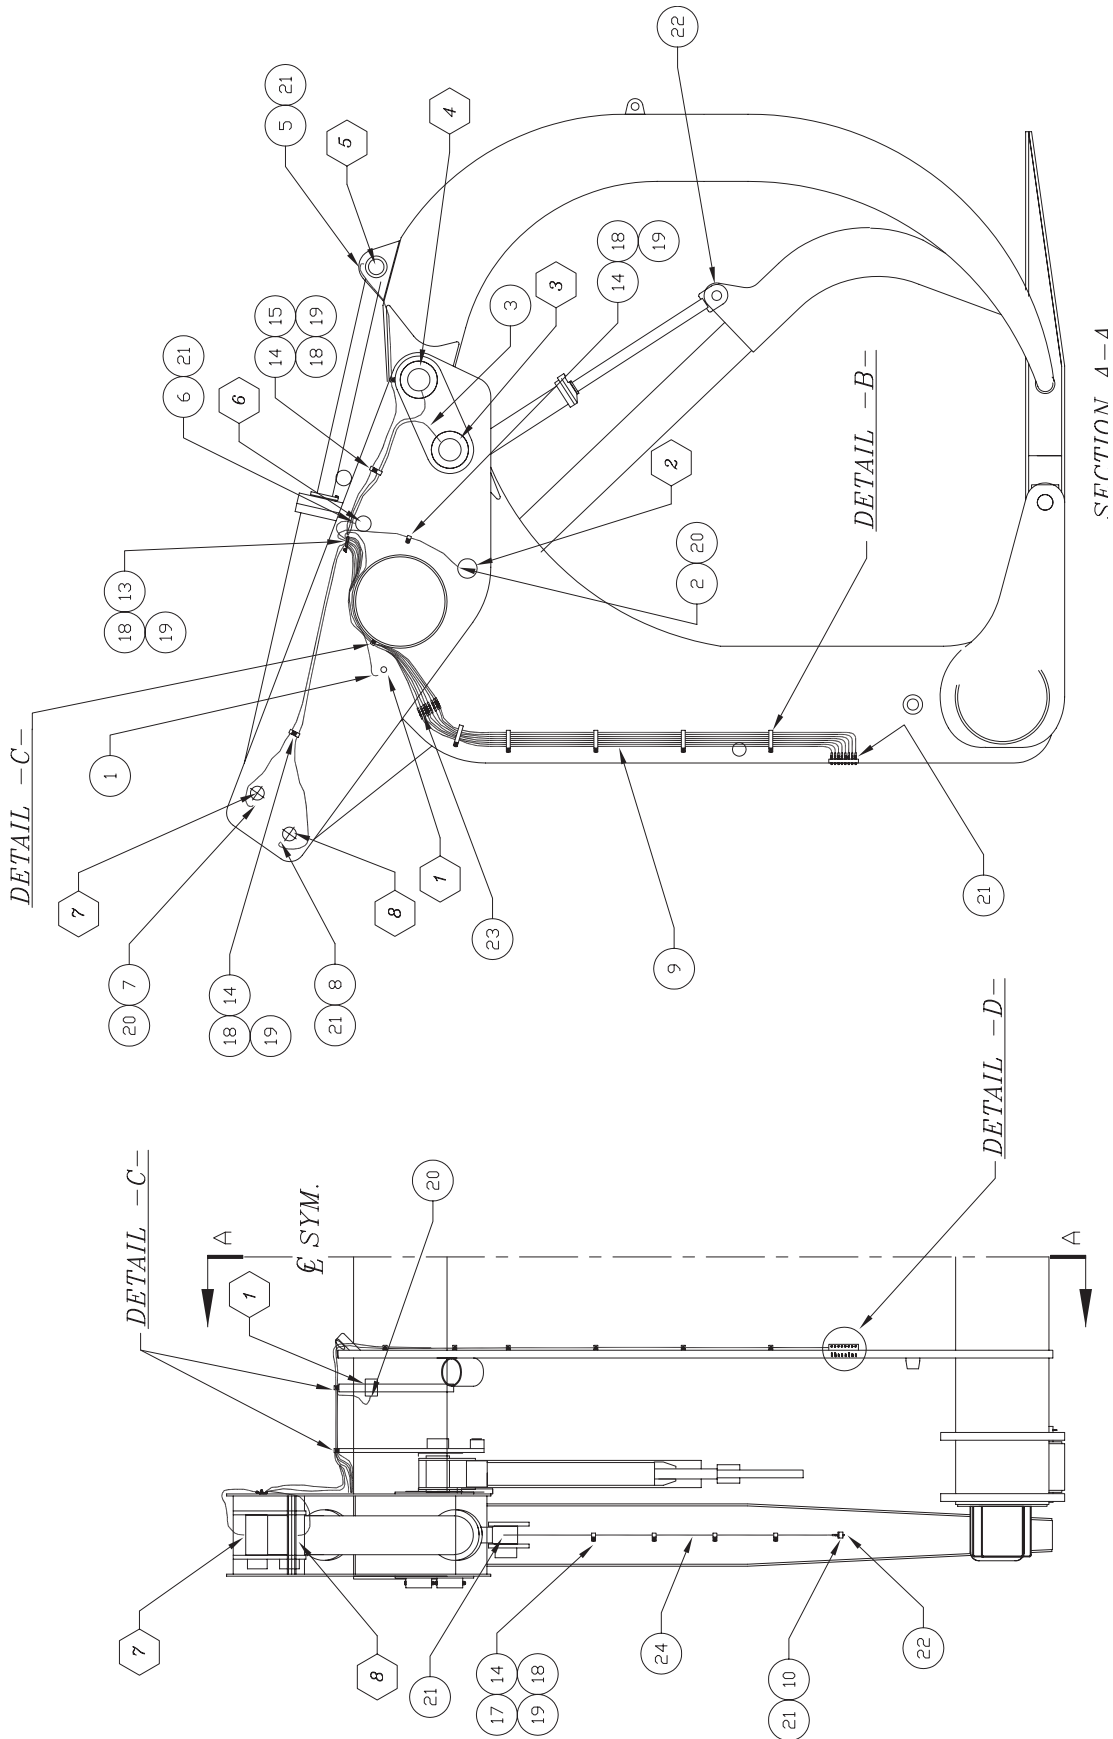

Remote Lube, Carriage

Remote Lube, Carriage

Item	Part No.	Qty	Description	Item	Part No.	Qty	Description
577633 Remote Lube, Carriage							
1	233033	2	. Hose Assembly	14	209579	14	. Clamp
2	233001	2	. Hose Assembly	15	209698	2	. Clamp
3	229556	4	. Hose Assembly	16	224816	10	. Clamp
5	229557	2	. Hose Assembly	18	225611	26	. Lockwasher
6	229555	2	. Hose Assembly	19	00102635	26	. Nut, Hex
7	227477	2	. Hose Assembly	20	209405	10	. Fitting
8	243759	2	. Hose Assembly	21	209750	26	. Fitting
9	243760	16	. Hose Assembly	22	00191758	18	. Fitting, Lube
10	42491	2	. Manifold	23	209436	16	. Fitting
12	209703	6	. Clamp	24	227722	2	. Hose Assembly
13	209700	2	. Clamp				

DETAIL -C-

DETAIL -D-

DETAIL -B-