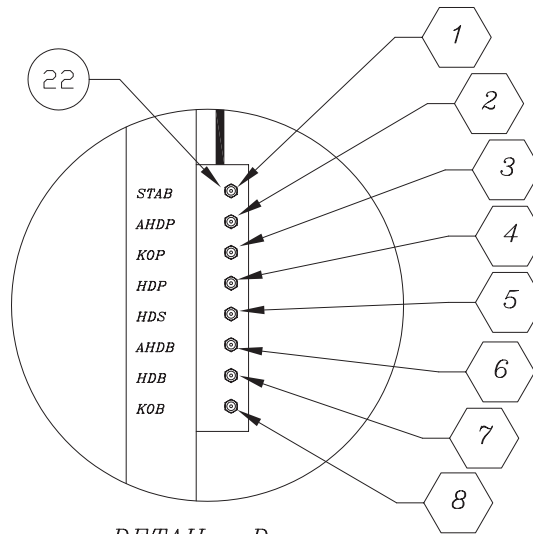

Remote Lube, Carriage

Remote Lube, Carriage

Item	Part No.	Qty	Description	Item	Part No.	Qty	Description
577633 Remote Lube, Carriage							
1	233033	2	. Hose Assembly	14	209579	14	. Clamp
2	233001	2	. Hose Assembly	15	209698	2	. Clamp
3	229556	4	. Hose Assembly	16	224816	10	. Clamp
5	229557	2	. Hose Assembly	18	225611	26	. Lockwasher
6	229555	2	. Hose Assembly	19	00102635	26	. Nut, Hex
7	227477	2	. Hose Assembly	20	209405	10	. Fitting
8	243759	2	. Hose Assembly	21	209750	26	. Fitting
9	243760	16	. Hose Assembly	22	00191758	18	. Fitting, Lube
10	42491	2	. Manifold	23	209436	16	. Fitting
12	209703	6	. Clamp	24	227722	2	. Hose Assembly
13	209700	2	. Clamp				

DETAIL -C-

DETAIL -D-

DETAIL -B-