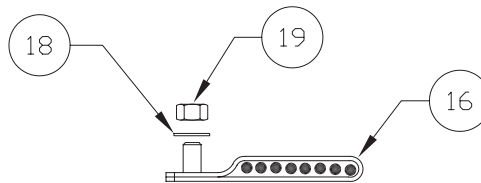

Remote Lube, Carriage

Remote Lube, Carriage

Item	Part No.	Qty	Description	Item	Part No.	Qty	Description
577633 Remote Lube, Carriage							
1	233033	2	. Hose Assembly	14	209579	14	. Clamp
2	233001	2	. Hose Assembly	15	209698	2	. Clamp
3	229556	4	. Hose Assembly	16	224816	10	. Clamp
5	229557	2	. Hose Assembly	18	225611	26	. Lockwasher
6	229555	2	. Hose Assembly	19	00102635	26	. Nut, Hex
7	227477	2	. Hose Assembly	20	209405	10	. Fitting
8	243759	2	. Hose Assembly	21	209750	26	. Fitting
9	243760	16	. Hose Assembly	22	00191758	18	. Fitting, Lube
10	42491	2	. Manifold	23	209436	16	. Fitting
12	209703	6	. Clamp	24	227722	2	. Hose Assembly
13	209700	2	. Clamp				

DETAIL -C-

DETAIL -D-

DETAIL -B-