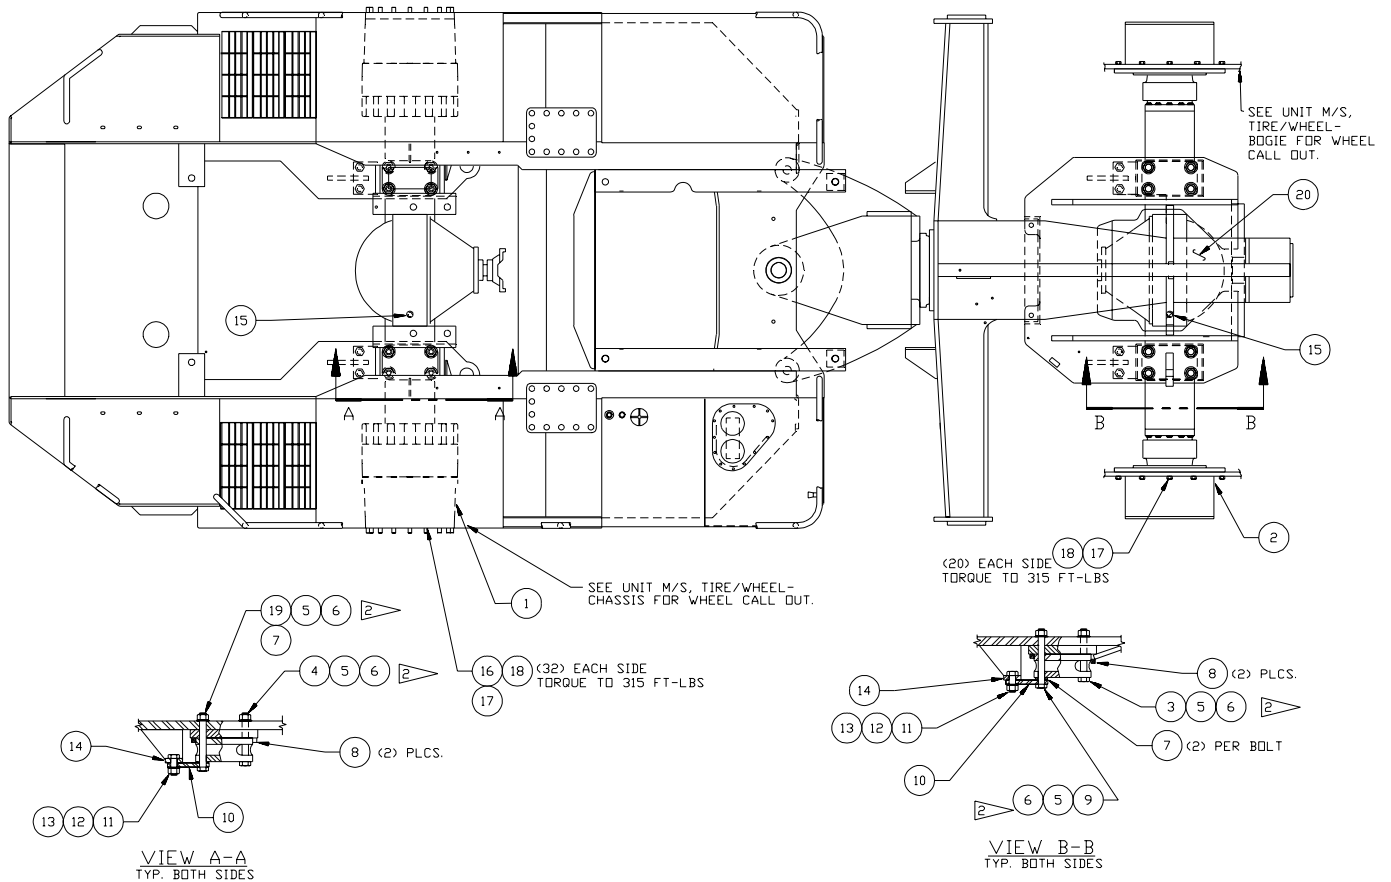

Axle Installation

- 1 ▽ CD-1000 #123 WAS SHIPPED WITH CAPSCREWS 00186729
- 2 ▽ TORQUE 1 1/2 NF AXLE MOUNTING CAPSCREWS BETWEEN 1450 - 1550 FT/LBS.

Item	Part No.	Qty	Description	Item	Part No.	Qty	Description
	577624		Axle Installation				
1	* 577623	1	. Axle, Rear Chassis	12	220918	8	. Nut, Esna
2	* 240379	1	. Axle, Front Bogie	13	217419	8	. Hard Washer
3	224220	4	. Capscrew	14	562389	4	. Bar, Torque
4	224331	4	. Capscrew	15	200268	2	. Breather
5	234536	32	. Hard Washer	16	241274	64	. Stud
6	220448	16	. Nut, Esna	17	222463	104	. Nut, Hex
7	556784	12	. Spacer	18	225176	104	. Hard Washer
8	556710	8	. Stop, Axle	19	243339	4	. Capscrew
9	234538	4	. Capscrew	20	239408	3	. Additive
10	568770	4	. Link				
11	224181	8	. Capscrew				