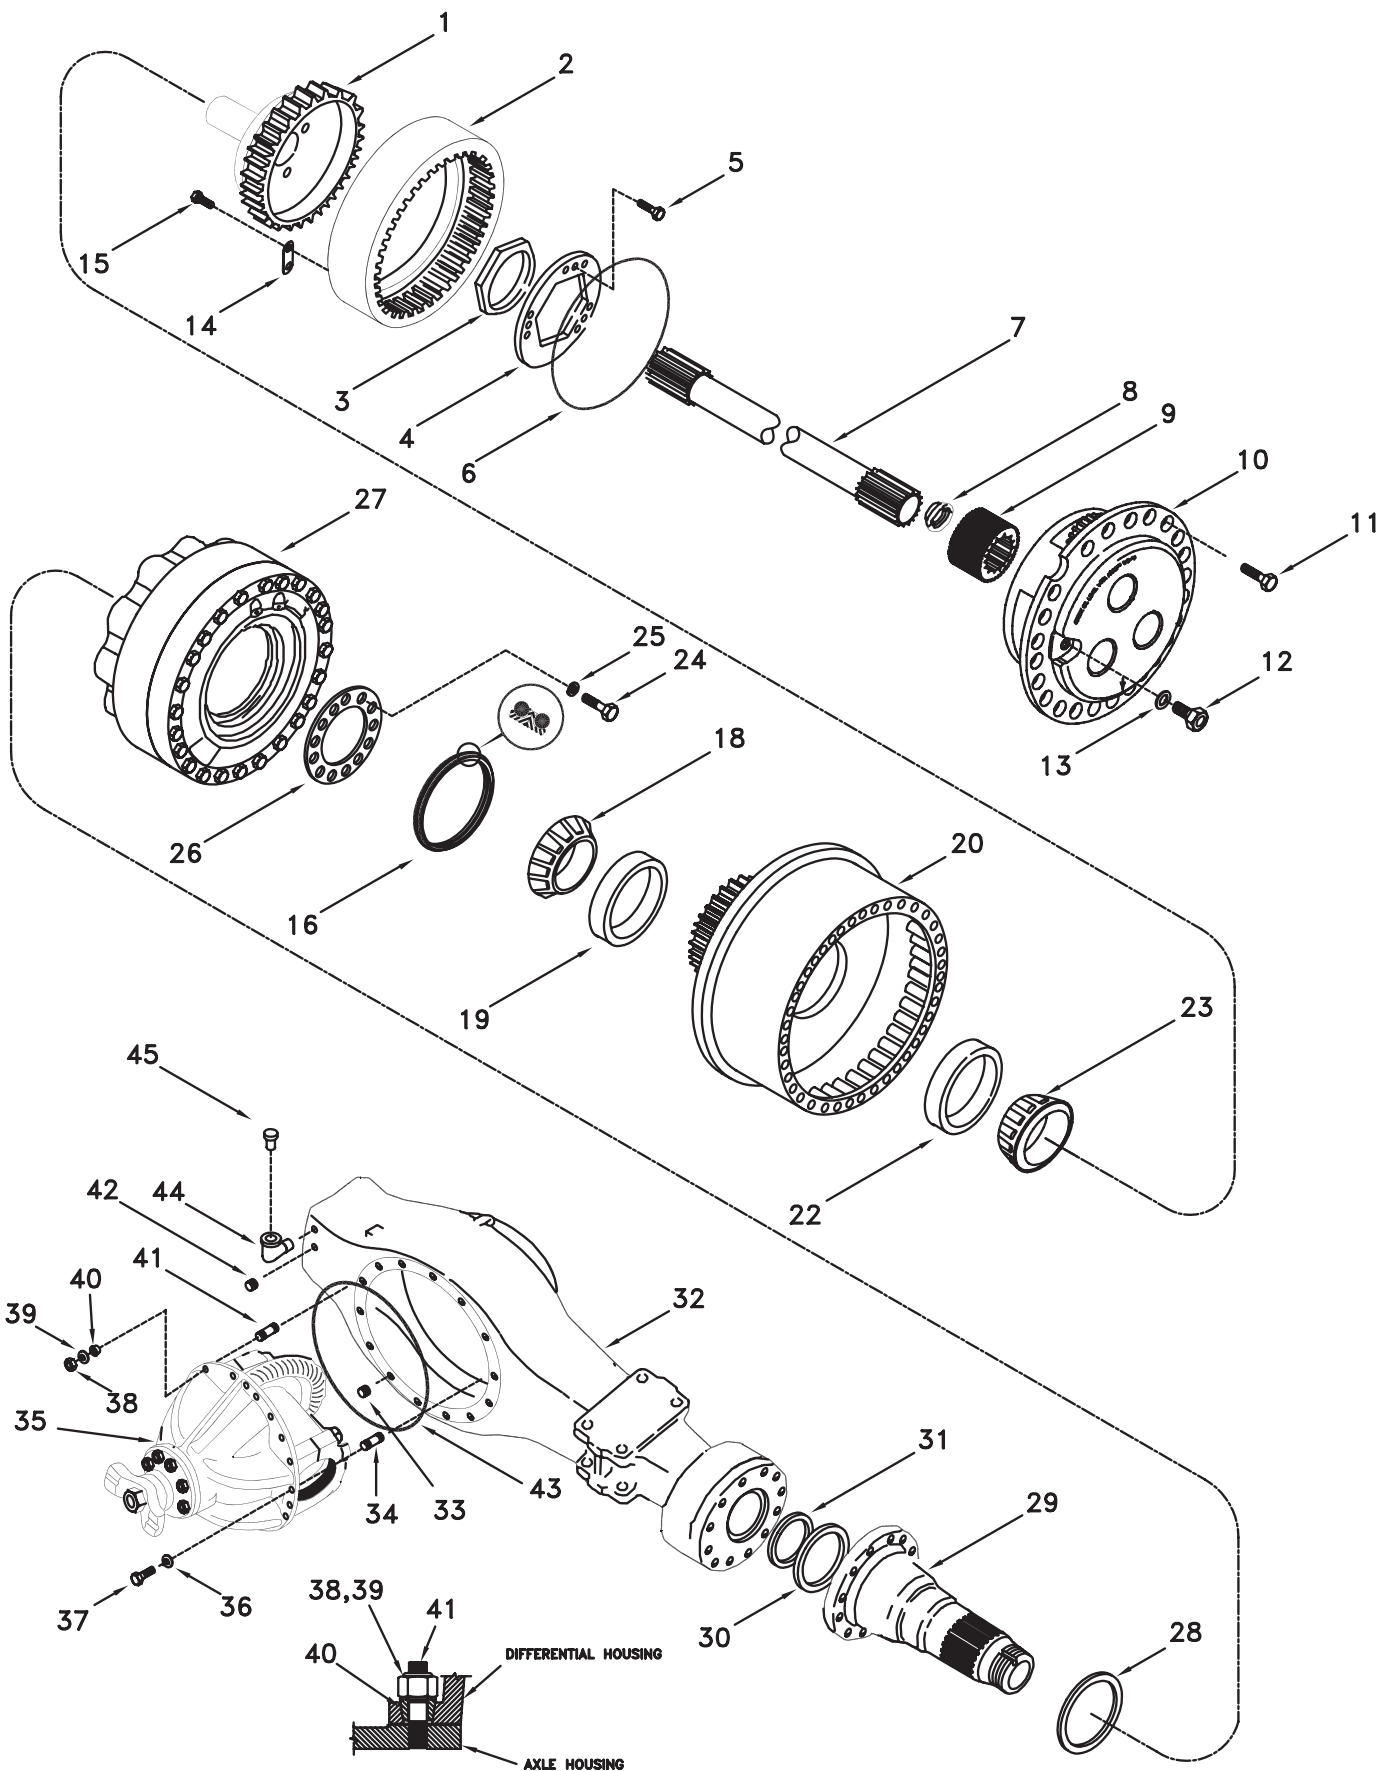

Axle, Rear Chassis

Axle, Rear Chassis

Item	Part No.	Qty	Description	Item	Part No.	Qty	Description
	577623		Axle, Rear Chassis				
1	*a 241088	2	. Internal Hub	27	* 240597	2	. Brake Assembly
2	*a 241089	2	. Internal Gear	28	240596	2	. Seal
3	241090	2	. Nut	29	241127	2	. Spindle
4	241091	2	. Nut	30	240596	2	. Seal
5	R13806149	12	. Capscrew	31	240599	2	. Seal
6	211838	2	. O-Ring	32	241104	1	. Axle Housing
7	241123	2	. Axle Shaft	33	241094	1	. Plug
8	223600	2	. Thrust Washer	34	218116	10	. Stud
9	241093	2	. Sun Gear	35	* 253101	1	. Differential & Carrier
10	* 241083	2	. Planet Carrier Assembly	36	200607	4	. Lockwasher
11	241124	6	. Capscrew	37	217763	4	. Capscrew
12	241094	2	. Plug	38	217779	22	. Nut
13	R13804268	2	. O-Ring	39	R104412	22	. Washer
14	*a 223610	12	. Plate	40	R4094932	12	. Dowel
15	*a 226279	24	. Capscrew	41	218117	12	. Stud
16	240585	2	. Seal	42	241094	1	. Plug
18	241098	2	. Bearing Cone	43	218126	1	. O-Ring
19	*b 241099	2	. Bearing Cup	44	217011	1	. Elbow
20	241126	2	. Hub & Cup Assembly	45	200268	1	. Breather
22	*b 217833	2	. Bearing Cup				
23	217832	2	. Bearing Cone				
24	241103	26	. Capscrew				
25	217419	26	. Washer				
26	240598	2	. Ring				

* See Separate Coverage
 *a Included In 241107 Internal Gear & Hub Assembly
 *b Included In 241126 Hub & Cup Assembly