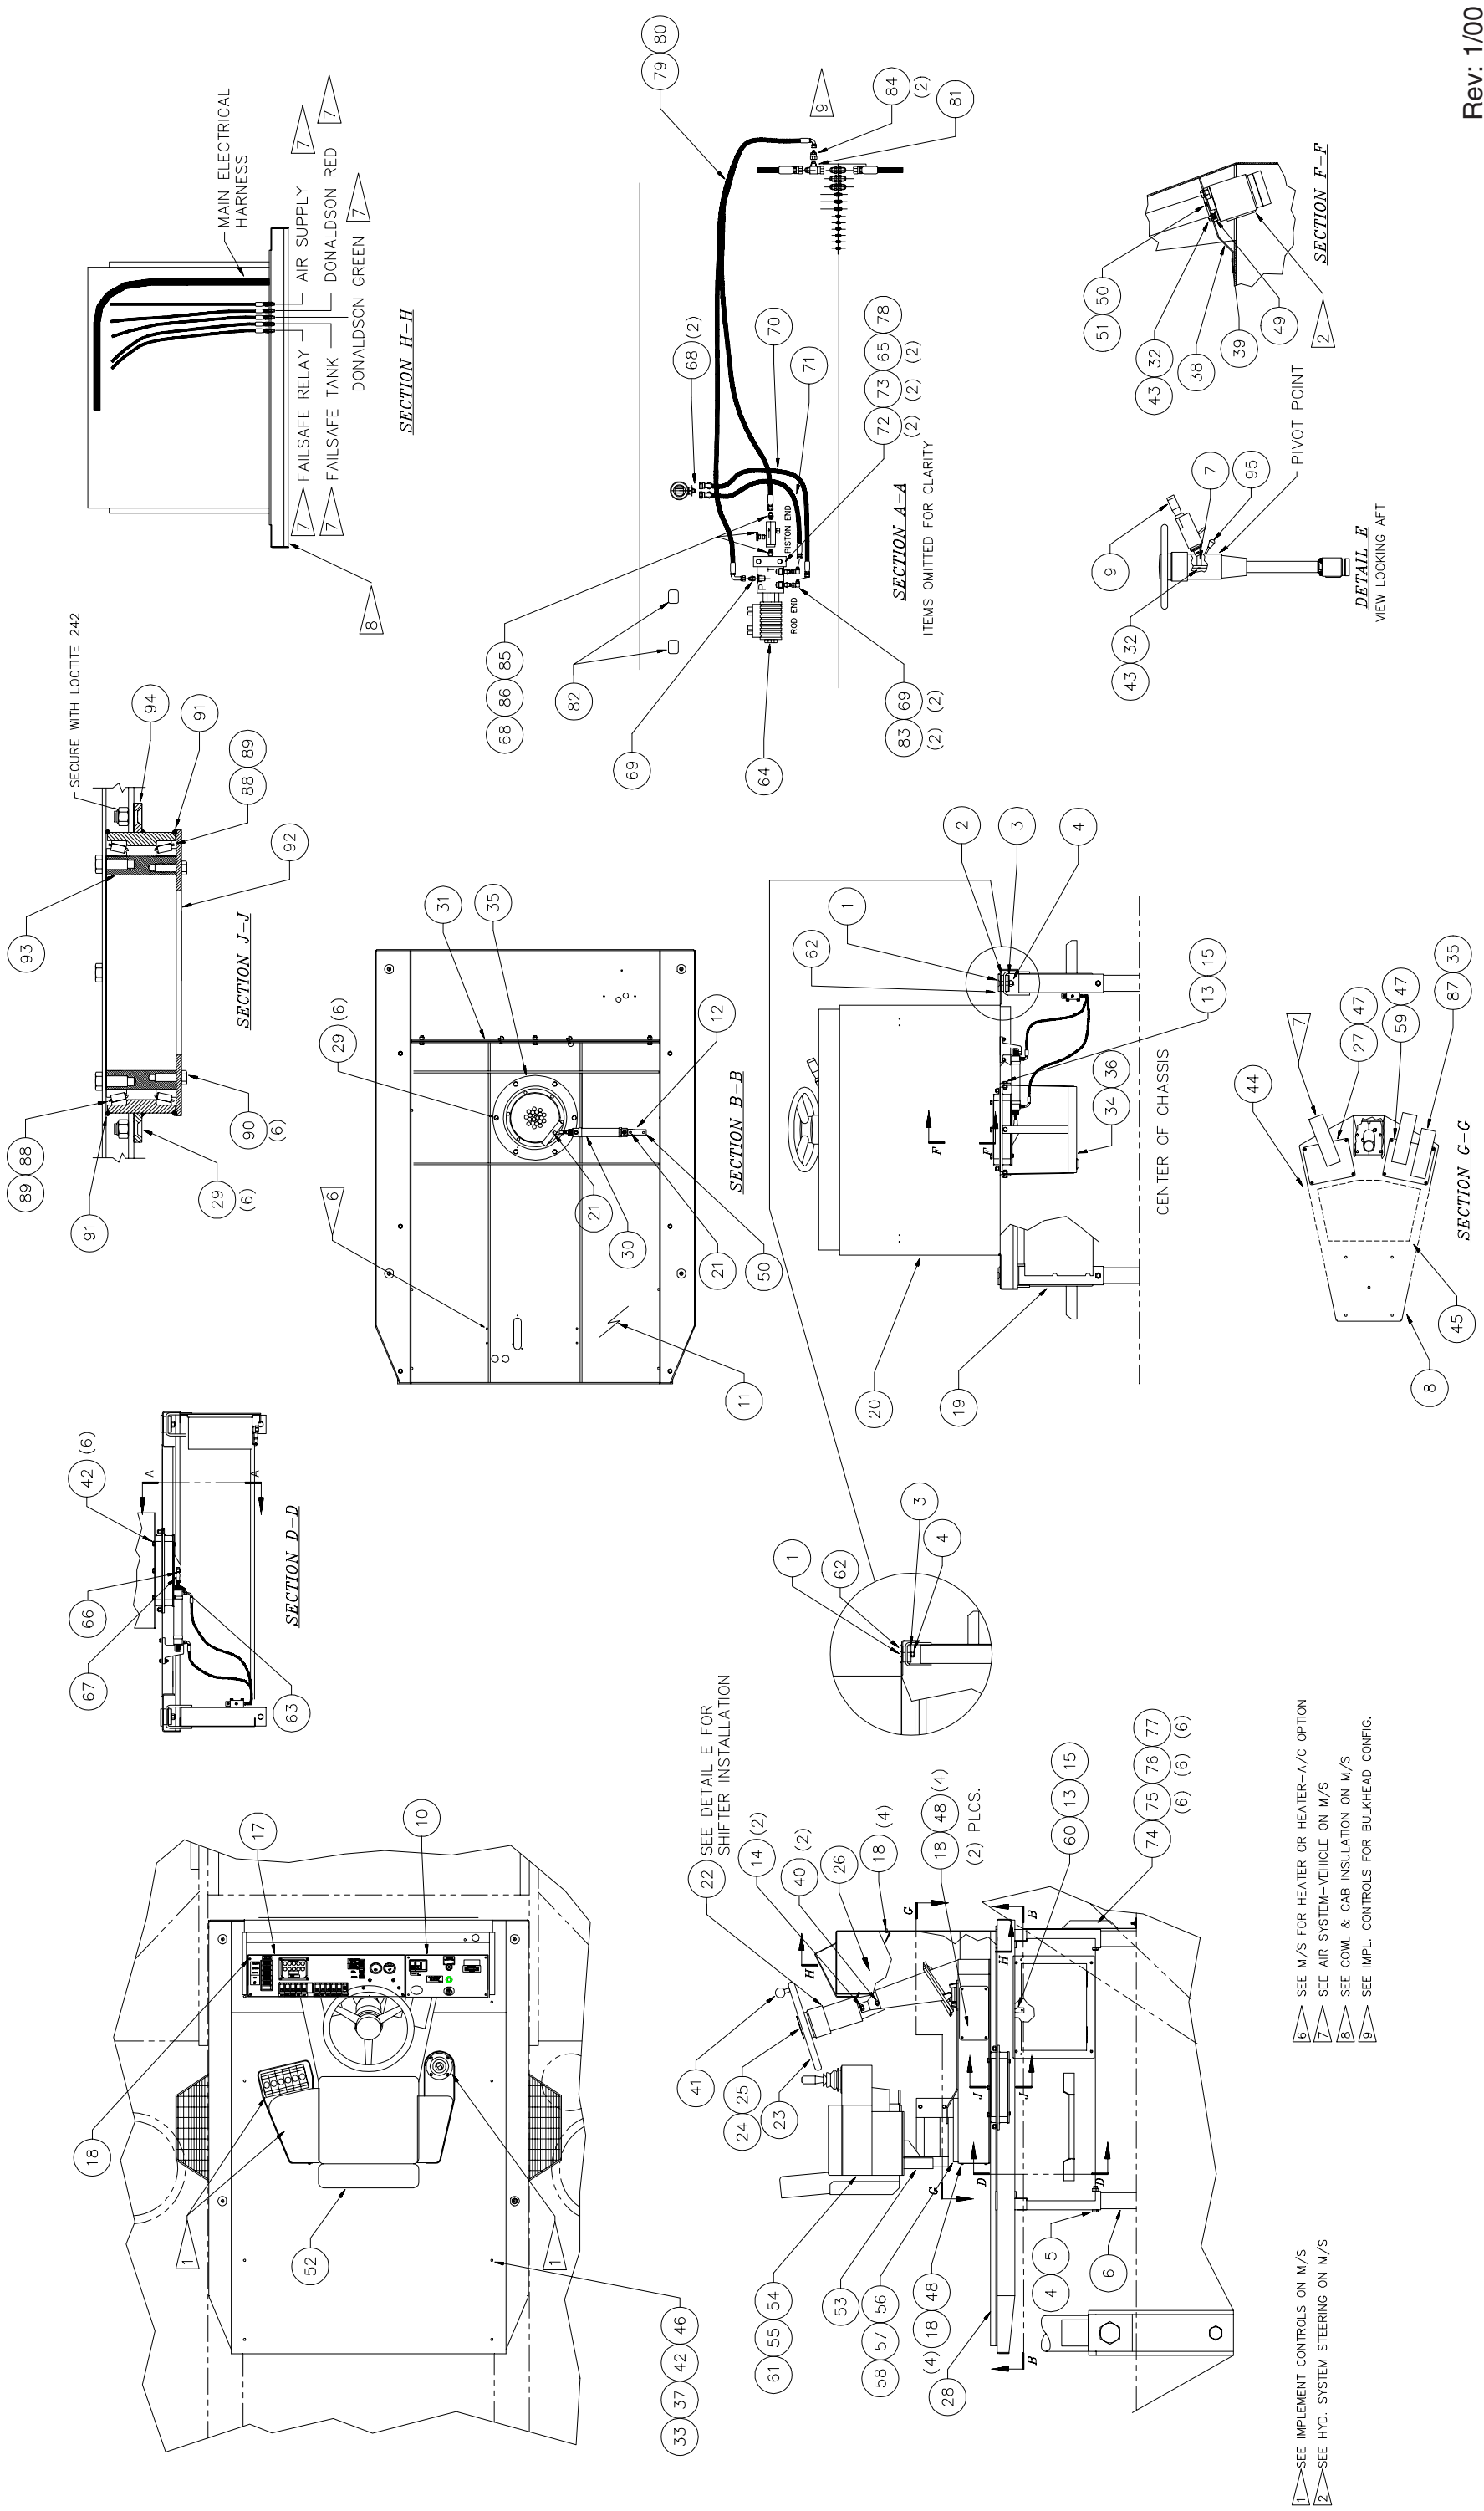

Cowl Assembly

Cowl Assembly

Item	Part No.	Qty	Description	Item	Part No.	Qty	Description
	577613		Cowl Assembly				
1	240158	4	. Capscrew	50	201634	4	. Capscrew
2	521106	8	. Pad	51	222598	2	. Hard Washer
3	521125	4	. Spacer	52	* 236982	1	. Seat Assembly
4	224121	8	. Nut, Esna	53	* 243290	1	. Seat Suspension
5	230893	4	. Capscrew	54	208264	1	. Grommet
6	560556	4	. Pipe, Stand	55	215096	1	. Belt, Safety
7	577425	2	. Spacer	56	00179866	8	. Capscrew
8	571436	1	. Seat, Pedestal	57	09428830	4	. Flat Washer
9	* 570645	1	. Control Handle - Electric	58	224119	4	. Nut, Esna
10	* 577270	1	. Dash Panel Assembly	59	577273	1	. Plate, Pedal Mt
11	572762	1	. Floor	60	572834	2	. Hanger
12	574208	1	. Bracket	61	240259	1	. Kit, Seatbelt Hardware
13	230665	5	. Capscrew	62	574056	4	. Plate
14	00181354	2	. Capscrew	63	00272121	1	. Nut, Jam
15	222441	4	. Nut, Esna	64	242849	1	. Valve, Solenoid
16	* 577614	1	. Junction Box Assembly		243208	1	. . Seal Kit
17	* 576632	1	. Instrument Panel Assembly		243209	1	. . Coil
18	223146	31	. Mach Screw	66	242850	1	. Bearing, Nyliner
19	576039	1	. Superstructure	67	242852	1	. Ball Joint
20	570343	1	. Cowl	68	209752	3	. Fitting
21	201611	2	. Capscrew	69	223929	3	. Fitting
22	* 577575	1	. Steering Column Installation	70	243081	1	. Hose Assembly
23	244506	1	. Steering Wheel	71	17711	1	. Hose Assembly
25	230496	1	. Cap, Horn	73	00103319	2	. Lockwasher
26	* 577585	1	. Terminal Panel Assembly	74	573382	1	. Guard
27	577272	1	. Plate, Cover	75	221314	6	. Stud, Weld
28	* 570581	1	. Floor Mat Installation	76	223654	6	. Nut, Esna
29	222475	6	. Capscrew	77	223427	6	. Flat Washer
30	242851	1	. Cylinder, Hydraulic	78	576259	1	. Plate, Spacer
31	200301	4'	. Molding	79	049-2373	1	. Hose Assembly
32	229186	6	. Capscrew	80	243082	1	. Hose Assembly
33	201569	8	. Flat Washer	81	214316	2	. Fitting
34	570691	1	. Drip Pan	82	238039	2	. Connector, Plug
35	243685	1	. Grommet	83	212718	2	. Fitting
36	209917	1	. Fitting	84	211364	2	. Fitting
37	224202	8	. Nut, Esna	85	15503	1	. Fitting
38	570639	1	. Plate, Mounting	86	17730	1	. Valve, Flow Control
39	234868	2	. Capscrew	87	* 243342	1	. Pedal, Electric Throttle
40	00181360	2	. Capscrew	88	243304	2	. Bearing Cup
41	232182	1	. Knob, Spinner	89	243305	2	. Bearing Cone
42	00217219	14	. Capscrew	90	201604	6	. Capscrew
43	00103339	8	. Flat Washer	91	240151	2	. O-Ring
44	571684	1	. Plate, Cover	92	576453	1	. Clevis
45	230668	6	. Capscrew	93	576444	1	. Tube
46	570391	8	. Square Washer	94	576445	1	. Retainer, Bearing
47	224172	14	. Tap Screw	95	577424	1	. Spacer
48	567082	3	. Plate, Cover				
49	231931	2	. Capscrew				* See Separate Coverage