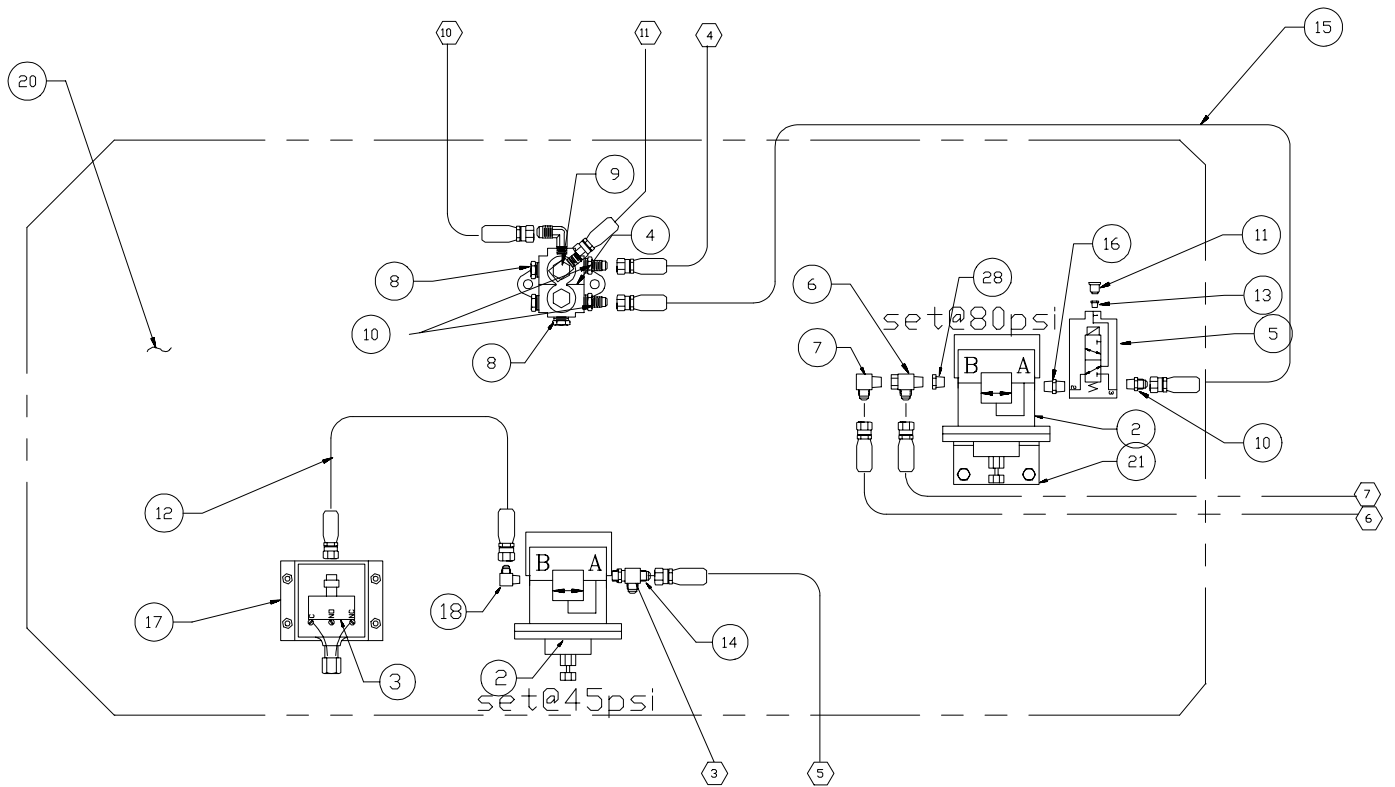

Air Valve Module

- 3 FROM TREADLE VALVE
- 4 TO PARK BRAKE SWITCH ON PANEL
- 5 TO BRAKE RELAYS
- 6 CONNECT TO SEAT
- 7 CONNECT TO PILOT CONTROLS
- 9 TO RIGHT BRAKE BUTTON
- 10 TO SUPPLY PRESSURE/AIR TANK
- 11 TO TREADLE VALVE

Item	Part No.	Qty	Description	Item	Part No.	Qty	Description
	577610		Air Valve Module				
2	* 201352	2	. Holdback Valve	13	209500	1	. Fitting
3	219150	1	. Switch, Pressure	14	215197	1	. Fitting
4	207902	1	. Manifold	15	-----	1	. Hose Assembly
5	* 239444	1	. Valve, Solenoid 24V	16	222321	1	. Fitting
6	209952	1	. Fitting	17	541732	1	. Bracket
7	209317	1	. Fitting	18	209920	1	. Fitting
8	209512	6	. Fitting	20	577578	1	. Plate, Air Valve
9	209394	1	. Fitting	21	545588	2	. Bracket
10	209921	2	. Fitting	28	229944	1	. Fitting
11	210299	1	. Air Cleaner				
12	216477	2	. Hose Assembly				* See Separate Coverage