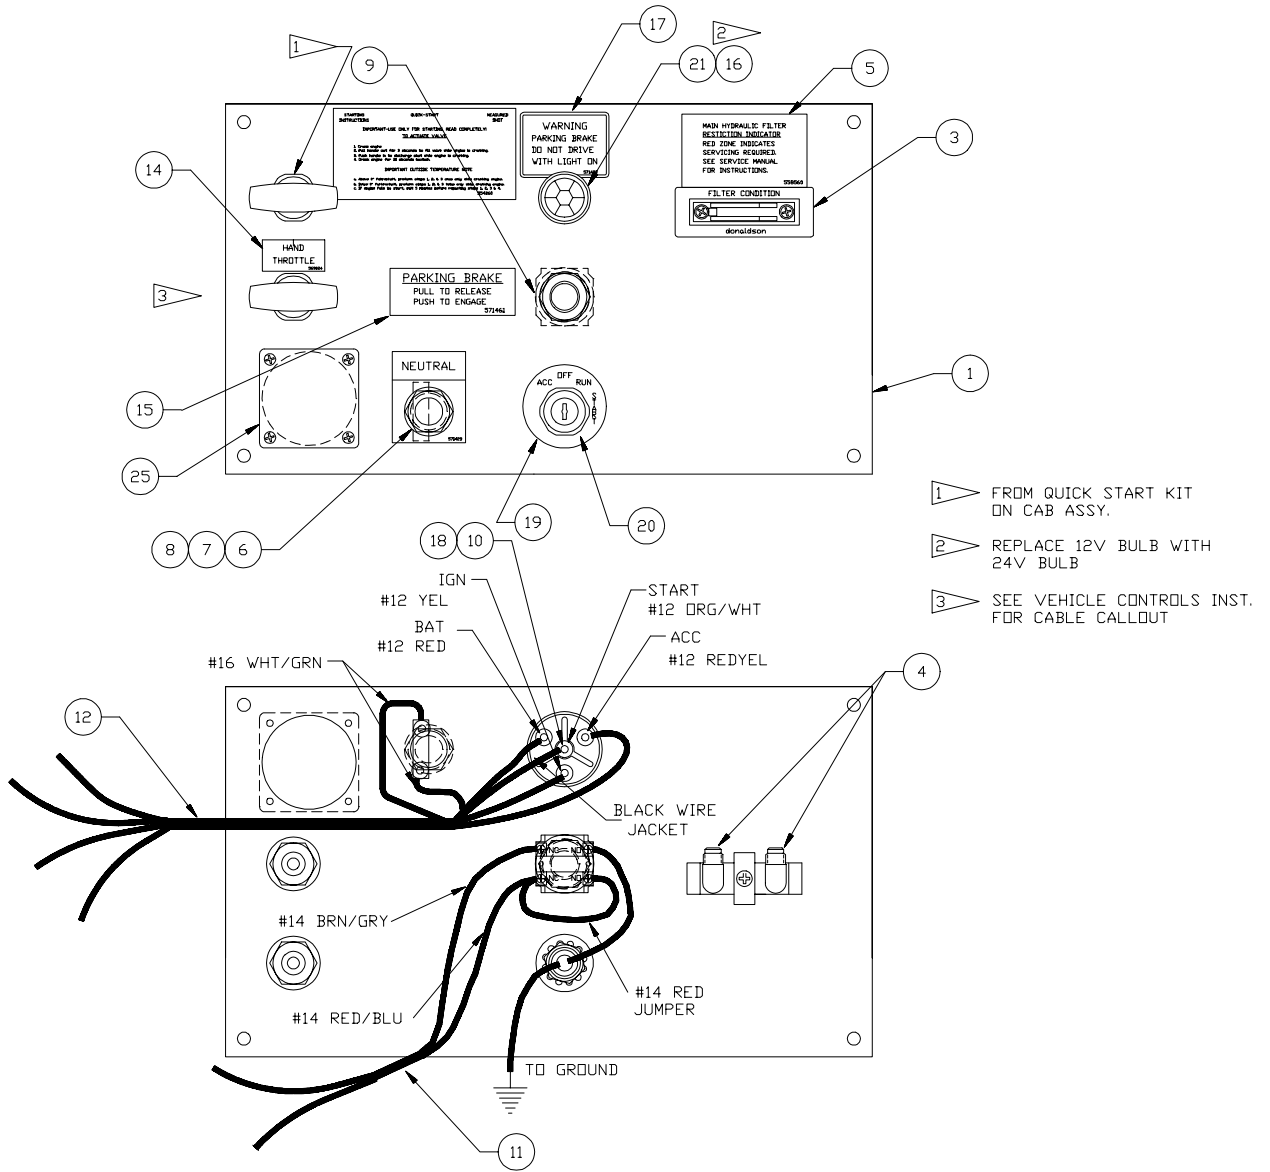

Dash Panel Assembly

Item	Part No.	Qty	Description	Item	Part No.	Qty	Description
	<b>577582</b>		<b>Dash Panel Assembly</b>				
1	571412	1	. Plate, Dash	12	571505	1	. Wire Harnesses
2	554260	1	. Decal	14	569024	1	. Decal
3	224305	1	. Indicator	15	571461	1	. Decal
4	209085	2	. Fitting	16	230886	1	. Bulb, Light
5	558560	1	. Decal	17	571430	1	. Decal
6	23595	1	. Contact Block	18	223799	4	. Nut, Esna
7	27295	1	. Button, Push	19	546943	1	. Decal
8	571429	1	. Decal	20	207155	1	. Switch, Ignition W/Keys
9	234264	1	. Control Unit	21	225649	1	. Light, Reducer Panel
10	00103338	4	. Flat Washer	25	572982	1	. Plate, Cover
11	571504	1	. Wire Harnesses				