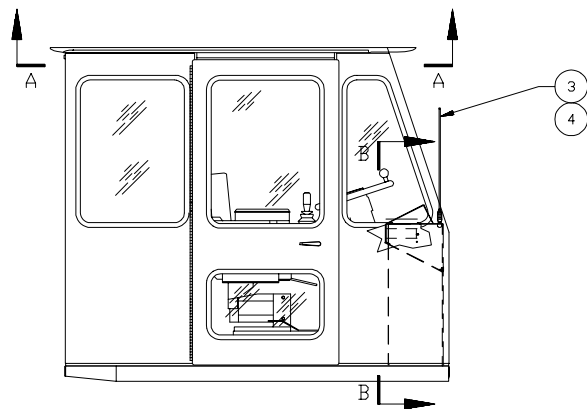

Stereo CD Player Installation

SECTION A-A

SEE M/S, ANSI ELECTRIC, FOR WIRING DIAGRAM.

SECTION C-C

CAB VIEW

SECTION B-B

Item	Part No.	Qty	Description	Item	Part No.	Qty	Description
577572 Stereo CD Player Installation							
1	244837	1	. Stereo/CD Player	7	00422653	4	. Machine Screw
2	226686	2	. Speaker	8	12723	4	. Seal
3	226688	1	. Antenna	9	00103338	4	. Flat Washer
4	229946	1	. Cable, Antennae	10	223799	5	. Nut, Esna
5	570896	1	. Bracket	11	230640	1	. Machine Screw
6	553781	4	. Spacer	12	240832	4	. Grommet