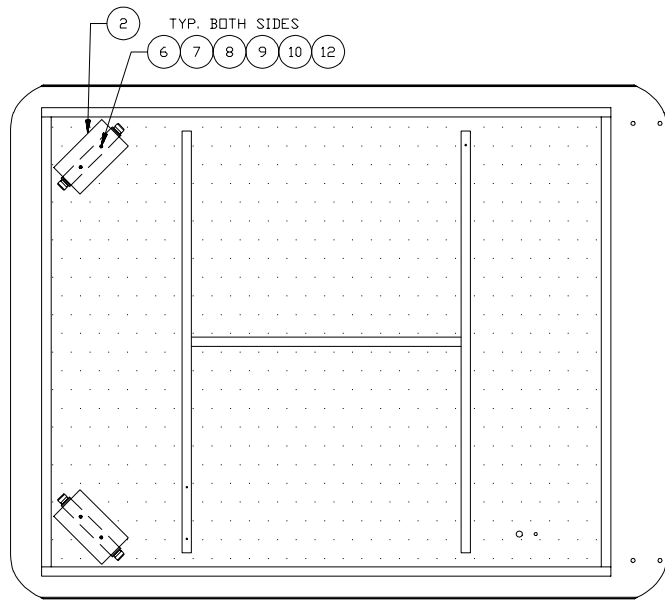

Stereo CD Player Installation

SECTION A-A

SEE M/S, ANSI ELECTRIC, FOR WIRING DIAGRAM.

SECTION C-C

CAB VIEW

SECTION B-B

Item	Part No.	Qty	Description	Item	Part No.	Qty	Description
577572 Stereo CD Player Installation							
1	244837	1	. Stereo/CD Player	7	00422653	4	. Machine Screw
2	226686	2	. Speaker	8	12723	4	. Seal
3	226688	1	. Antenna	9	00103338	4	. Flat Washer
4	229946	1	. Cable, Antennae	10	223799	5	. Nut, Esna
5	570896	1	. Bracket	11	230640	1	. Machine Screw
6	553781	4	. Spacer	12	240832	4	. Grommet