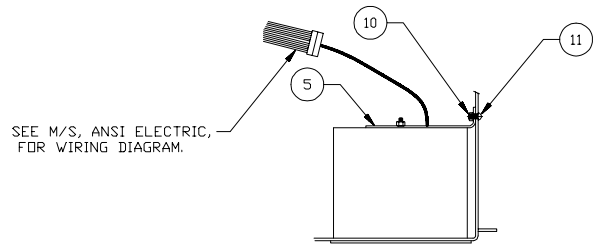

Stereo CD Player Installation

SECTION A-A

SEE M/S, ANSI ELECTRIC, FOR WIRING DIAGRAM.

SECTION C-C

CAB VIEW

SECTION B-B

Item	Part No.	Qty	Description	Item	Part No.	Qty	Description
577572 Stereo CD Player Installation							
1	244837	1	. Stereo/CD Player	7	00422653	4	. Machine Screw
2	226686	2	. Speaker	8	12723	4	. Seal
3	226688	1	. Antenna	9	00103338	4	. Flat Washer
4	229946	1	. Cable, Antennae	10	223799	5	. Nut, Esna
5	570896	1	. Bracket	11	230640	1	. Machine Screw
6	553781	4	. Spacer	12	240832	4	. Grommet